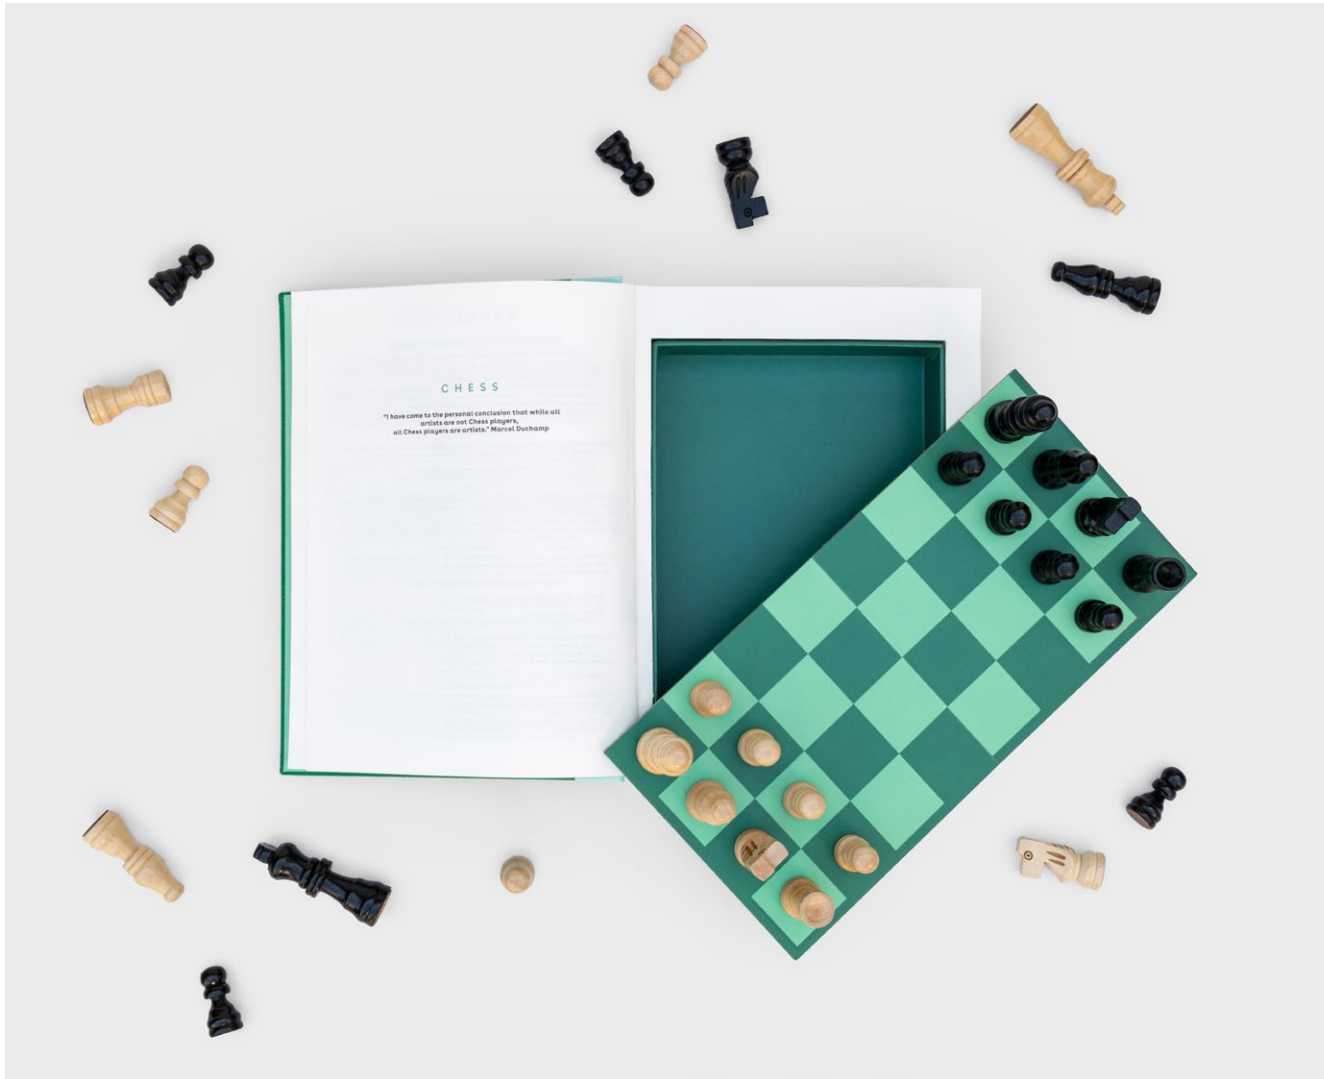

The Games Library - Chess

- Wooden Chess set within a book
- Classic book-cloth bound hardback book
- Cut out pages conceal the board and pieces

Pack Size: 6

Product in pack: W160 x H220 x D40mm • W6.3 x H8.7 x D1.6in

Item Code: LK TGLCHESS