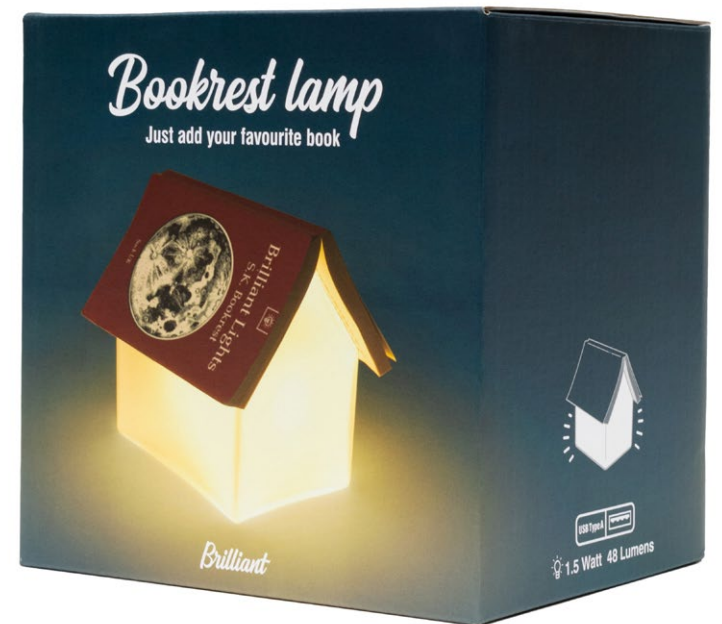

**Product in pack:** W159 x H175 x D219mm • W6.25 x H6.88 x D8.62in

**Item Code:** SK LIGHTSKULL1

# Book Rest Lamp

- An LED house shaped reading lamp.
- Frosted, semi-transparent appearance produces a soft warm light.
- Ideal as a reading lamp and as a book rest.

**Pack Size:** 4

**Product in pack:** W155 x H155 x D120mm • W6.10 x H6.10 x D4.72in