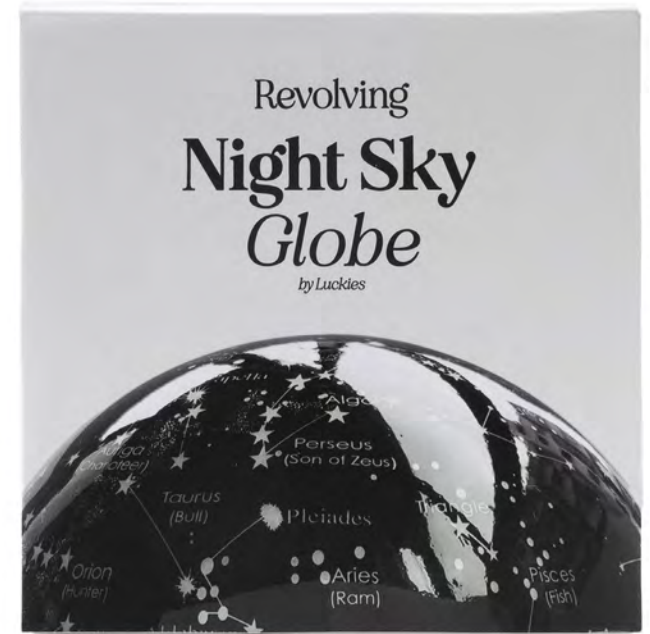

Smiley®Globe

- Smiley x Suck desk globe collaboration
- Yellow and black colourway
- 14cm size

Pack Size: 6

Product in pack: W150 x H175 x D150mm • W5.9 x H6.8 x D5.9in

Item Code: SK GLOBESMY1

Revolving Night Sky Globe