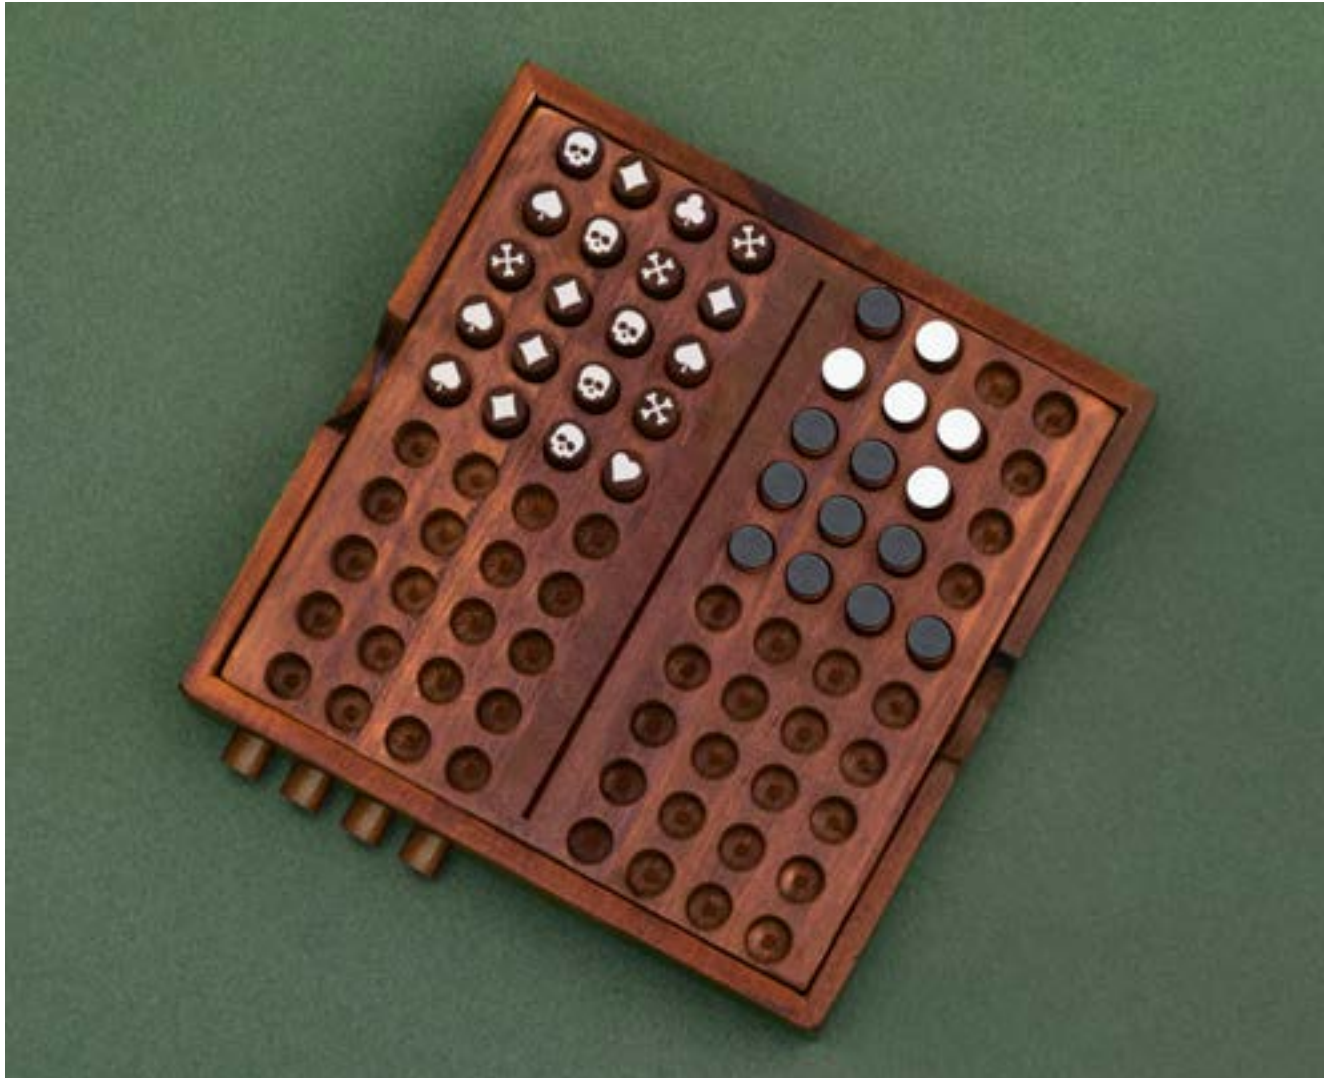

Codebreaker

- Deluxe wooden two-player strategy game
- Includes 102 wooden playing pegs
- All in one design, the box is the playing board

Pack Size: 12

Product in pack: W140 x H140x D25mm • W5.51 x H5.51 x D0.98in

Item Code: LK IAGCB