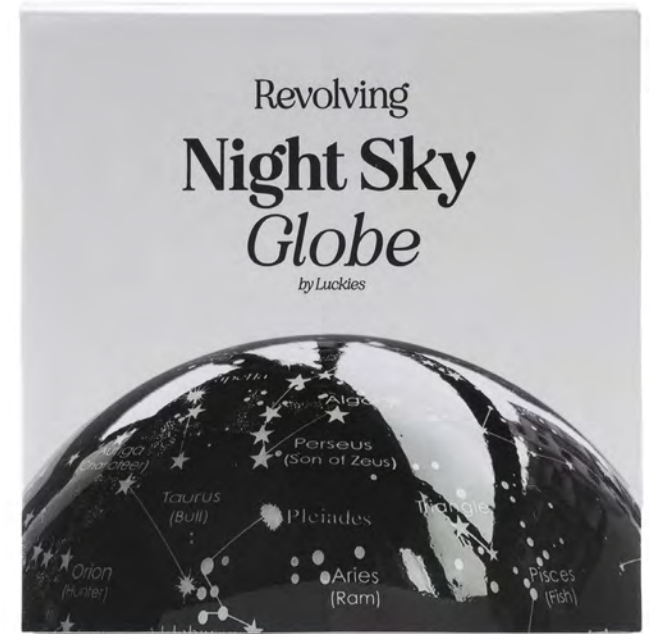

# Revolving Night Sky Globe

- Spins for 30 days non-stop on one battery
- Illuminated & Detailed constellations
- 14-second full rotation

**Pack Size: 6**

**Product in pack: W140 xH140 x D140mm • W5.5 x H5.5 x D5.5in**