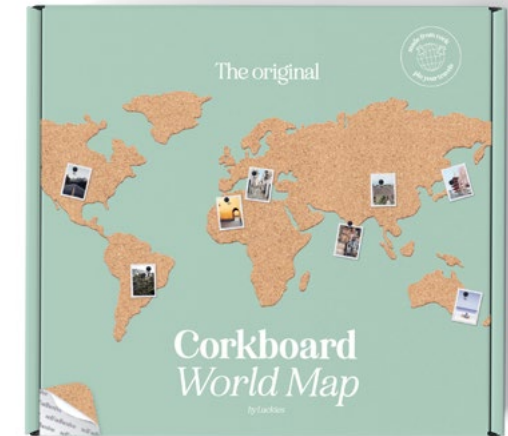

Peace Out

- Premium headphone display styled as peace pose.
- Suitable for headsets or in in-ear headphones.
- Weighted, and with non-slip felt base.

Pack Size: LK LUKPEA: 6 • LK LUKPEAM: 12

Product: W135 x H285 x D90mm • W5.31 x H11.22 x D3.54in

Product (mini): W90 x H180 x D60mm • W3.54 x H7.08 x D2.36in

Item Code: LK LUKPEA
Item Code: Mini: LK LUKPEAM

Smartphone Projector 2.0

- Turn your smartphone into a home cinema.
- Fits phones up to 80mm x 160mm (3.2 x 6.2 inches).
- Compatible with iPhone 6 and iPhone 6 Plus - comes ready assembled.

Pack Size: 12

Product in pack: W175 x H185 x D105mm • W6.88 x H7.28 x D4.13in

Item Code: LK LUKPRO2
Item Code: LK LUKPRO2G

Corkboard World Map

- Self-adhesive corkboard in the shape of the world.
- Perfect for formulating travel plans or attaching memorabilia.
- Contains 16 cork pieces and a box of 16 pins.