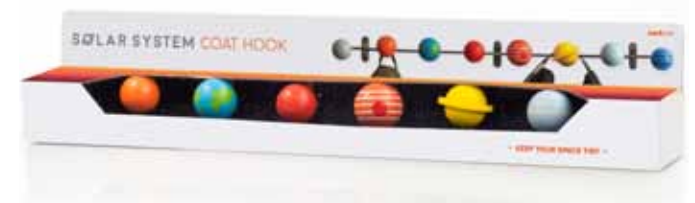

White Cork Globe

- Countries printed white on natural cork that you can stick pins into. (Pins included.)
- Plot where you've been or plan your next adventure.
- Rotates on a sturdy, stainless steel base.

Pack Size: Small: 4 • Large: 2

Product in pack: Small: Ø 14cm • Ø 5.5" • Large: Ø 25cm • Ø 10"

Item Code: Small: SK CORKGLOBE6
Item Code: Large: SK CORKGLOBE5

SOLAR SYSTEM COAT HOOK

Solar System Hooks

Keep Your Space Tidy! If you are tired of searching the universe for somewhere to put all your gear then look no further. Wall fixings included.