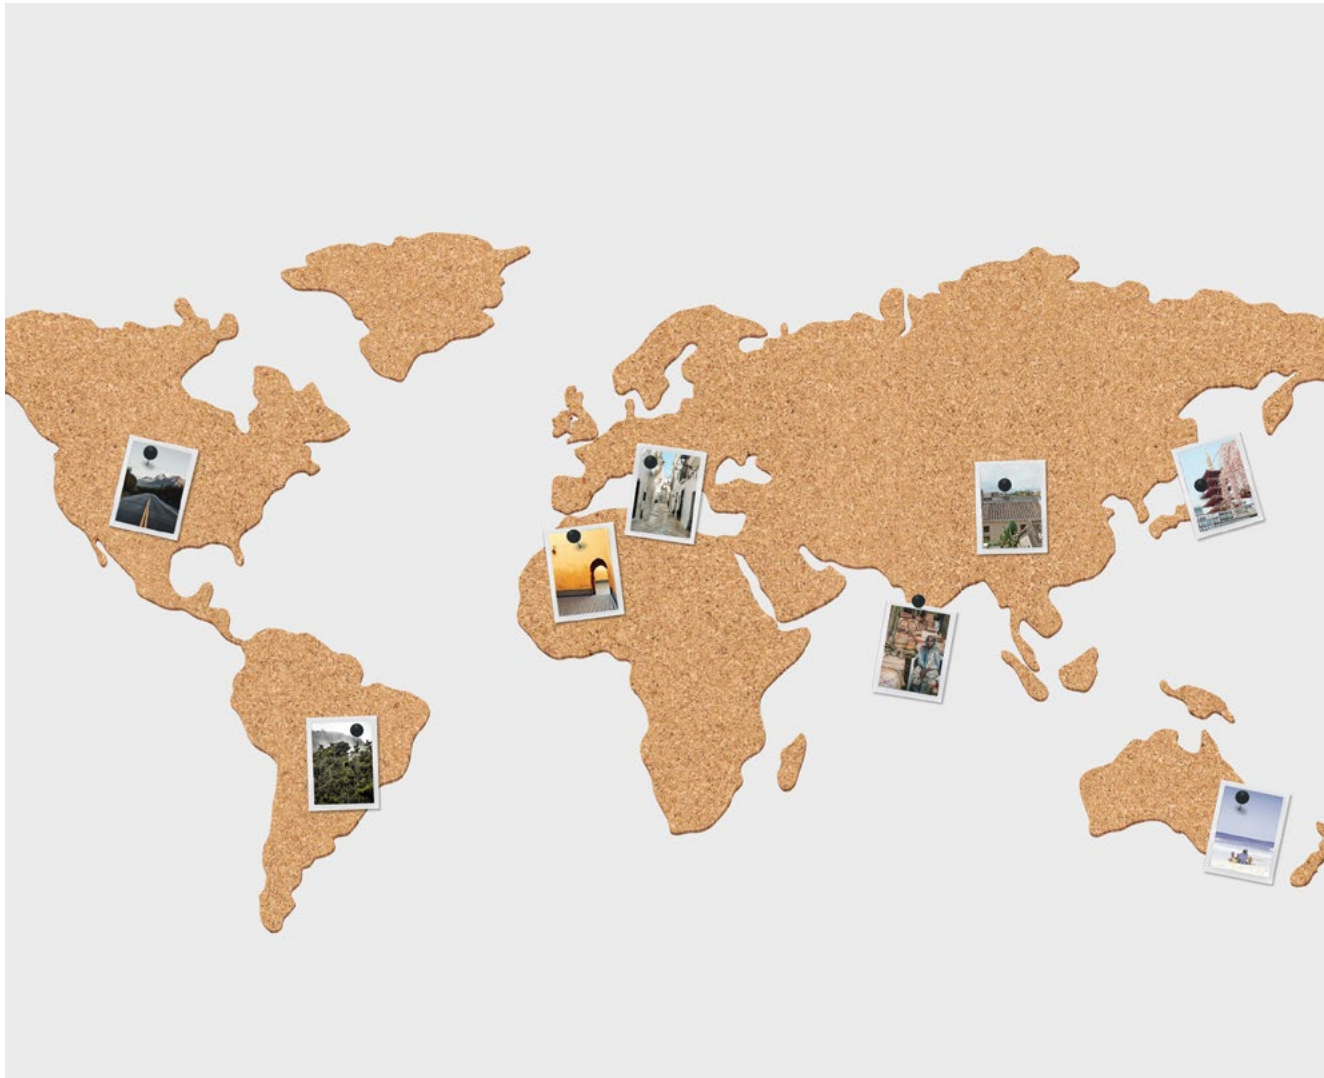

# Peace Out

- Premium headphone display styled as peace pose.
- Suitable for headsets or in in-ear headphones.
- Weighted, and with non-slip felt base.

**Pack Size:** LK LUKPEA: 6 • LK LUKPEAM: 12

**Product:** W135 x H285 x D90mm • W5.31 x H11.22 x D3.54in

# Corkboard World Map

- Self-adhesive corkboard in the shape of the world.
- Perfect for formulating travel plans or attaching memorabilia.
- Contains 16 cork pieces and a box of 16 pins.

**Pack Size:** 12