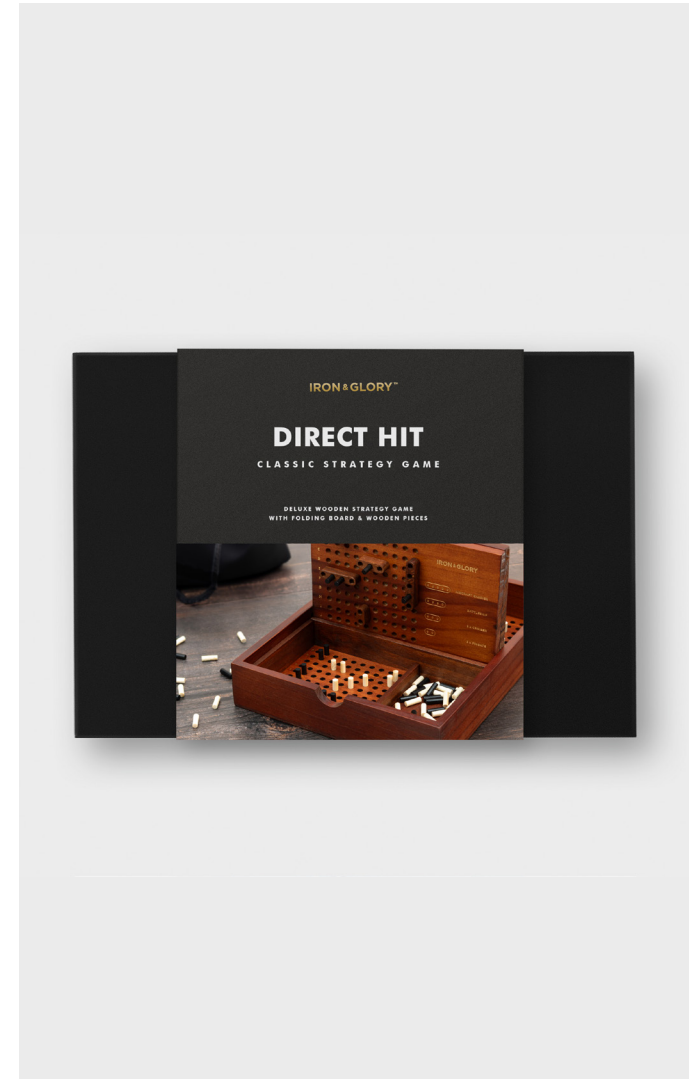

Direct Hit

- Deluxe two player wooden board game
- Includes 240 hit and miss pegs and 12 ships
- All in one design, the box is the playing board

Pack Size: 6

Product in pack: W280 x H55 x D220mm • W11.6 x H2.1 x D8.66in

Item Code: LK IAGDH