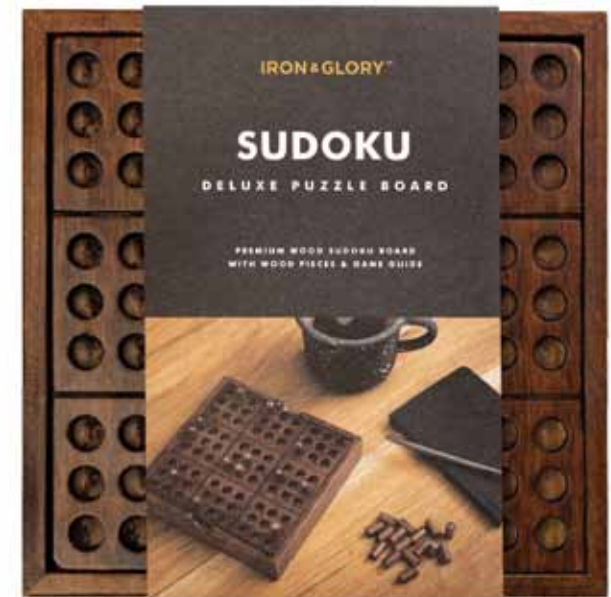

Sudoku by Iron & Glory

- Premium wooden sudoku puzzle.
- Includes 81 numbered, wooden pegs.
- Game guide included with instructions, puzzles & solutions.

Pack Size: 12

Product in pack: W140 x H140x D25mm • W5.51 x H5.51 x D0.98in

Item Code: LK IAGS