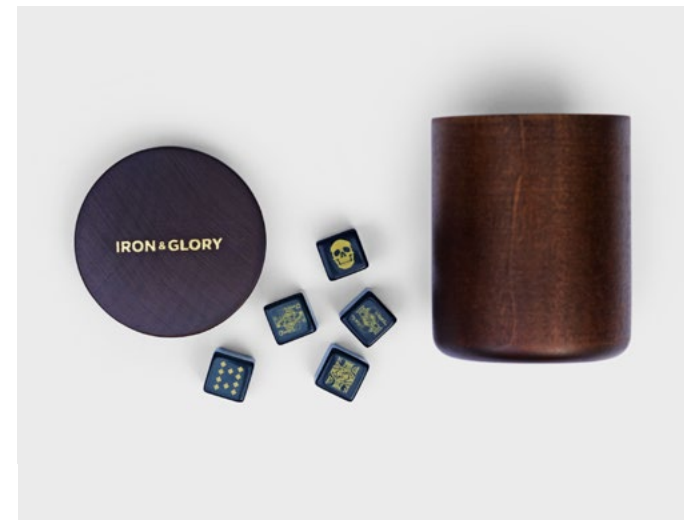

# Codebreaker

- Deluxe wooden two-player strategy game
- Includes 102 wooden playing pegs
- All in one design, the box is the playing board

**Pack Size:** 12

**Product in pack:** W140 x H140x D25mm • W5.51 x H5.51 x D0.98in

**Item Code:** LK IAGCB

# Games Night

- Many games inside one box
- Dice, cards, checkers, dominoes
- Box is the playing board

**Pack Size:** 12

**Product in pack:** W140 x H140 x D28.5 mm • W5.5 x H5.5 x D1.1 in

**Code:** LK IAGGN