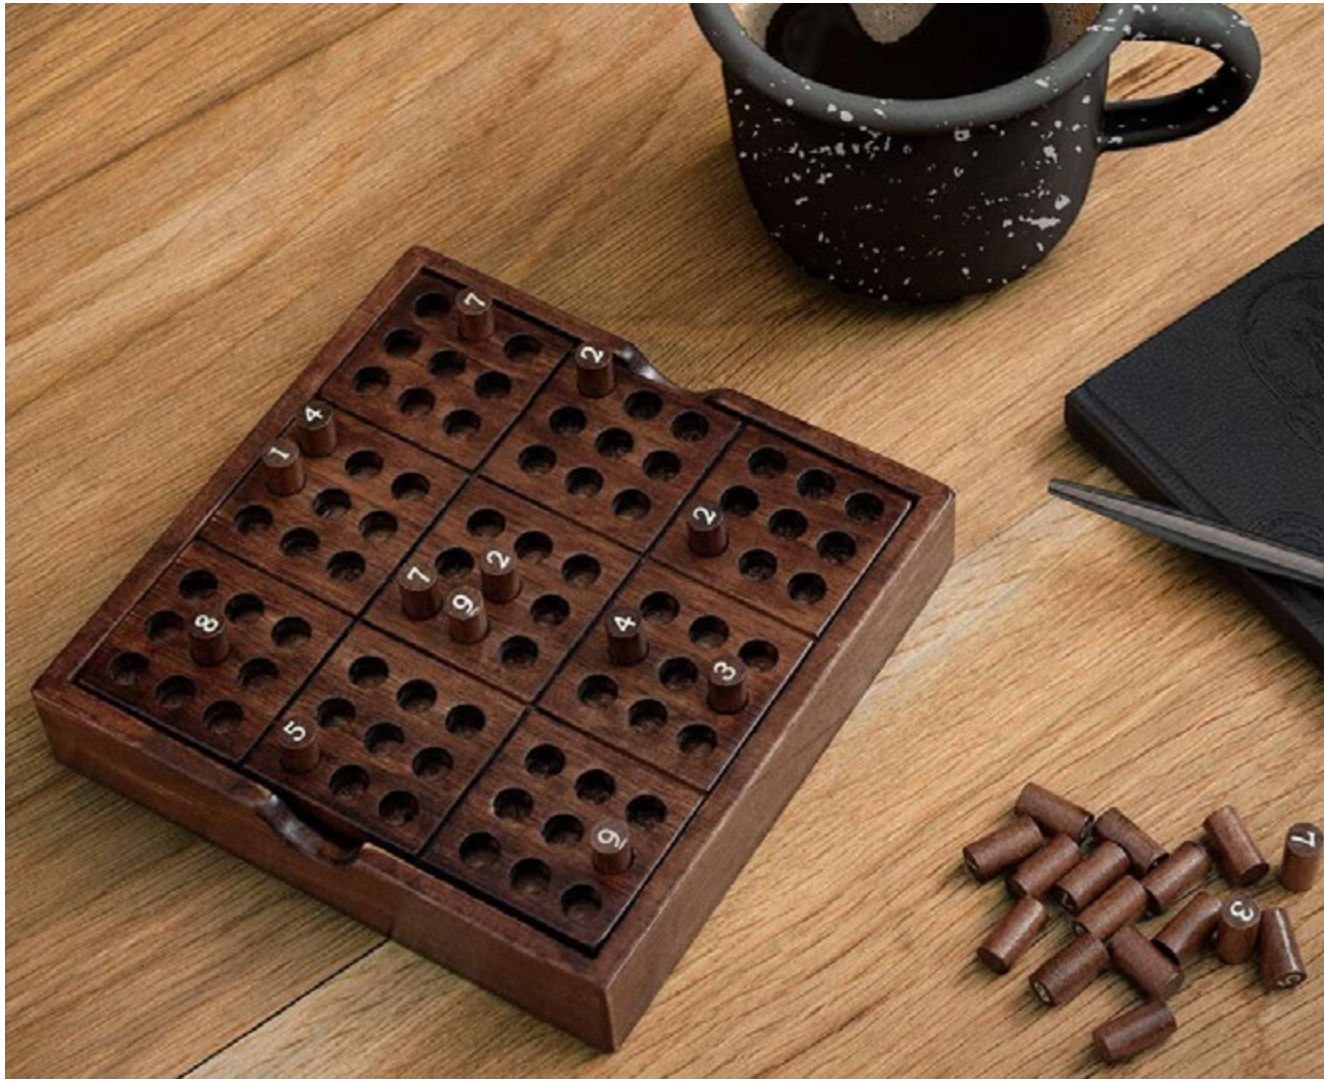

Sudoku

- Premium wooden sudoku puzzle.
- Includes 81 numbered, wooden pegs.
- Game guide included with instructions, puzzles & solutions.

Pack Size: 12

Product in pack: W140 x H140 x D25mm • W5.51 x H5.51 x D0.98in

Item Code: LK IAGS