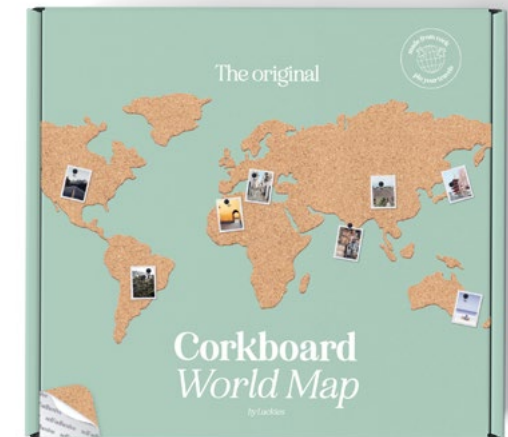

# Peace Out

- Premium headphone display styled as peace pose.
- Suitable for headsets or in in-ear headphones.
- Weighted, and with non-slip felt base.

**Pack Size:** LK LUKPEA: 6 • LK LUKPEAM: 12

**Product:** W135 x H285 x D90mm • W5.31 x H11.22 x D3.54in

**Product (mini):** W90 x H180 x D60mm • W3.54 x H7.08 x D2.36in

**Item Code:** LK LUKPEA  
**Item Code:** Mini: LK LUKPEAM

# Corkboard World Map

- Self-adhesive corkboard in the shape of the world.
- Perfect for formulating travel plans or attaching memorabilia.
- Contains 16 cork pieces and a box of 16 pins.

**Pack Size:** 12