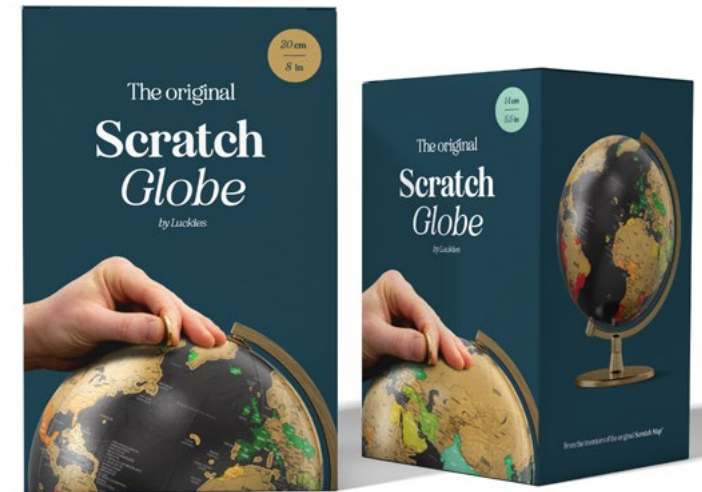

# Skull Bookends

- Life-size replica of a human skull
- Cut in half down the middle
- Fill your head with books!

**Pack Size:** 4

**Product in pack:** W190 x H190 x D180 mm • W7.5 x H7.5 x D7.1 in

**Code:** SK BOOKSKULL1

# Scratch Globe

- Features a top layer of scratchable foil to keep a personal record of your travels.
- Deluxe globe with premium metal stand, looks great on any bookshelf.
- Available in 14cm and 20cm diameter versions.