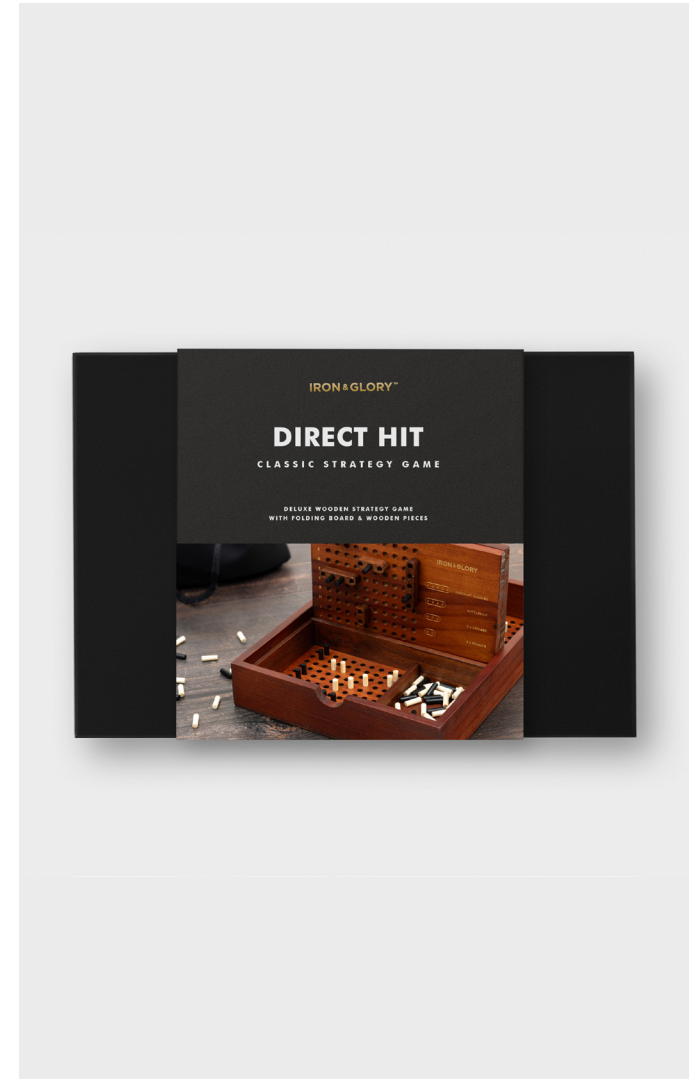

Pack Size: 2

Product in pack: W159 x H175 x D219mm • W6.25 x H6.88 x D8.62in

Item Code: SK LIGHTSKULL1

Book Rest Lamp

- An LED house shaped reading lamp.
- Frosted, semi-transparent appearance produces a soft warm light.
- Ideal as a reading lamp and as a book rest.

Pack Size: 4

Product in pack: W155 x H155 x D120mm • W6.10 x H6.10 x D4.72in

Item Code: SK BOOKREST2 UNI

Dead Man's Hand by Iron & Glory

- Premium poker set.
- 100 custom poker chips (4 different colour ways, 25 of each).
- Wooden presentation box / engraved metal dealer chip / deck of playing cards.

Pack Size: 3

Product in pack: W216 x H186 x D75mm • W8.50 x H7.32 x D2.95in

Item Code: LK IAGDMH

Direct Hit

- Deluxe two player wooden board game
- Includes 240 hit and miss pegs and 12 ships
- All in one design, the box is the playing board