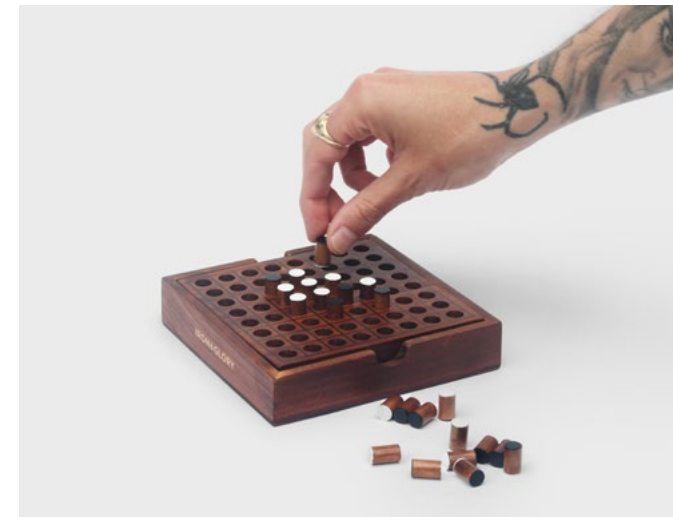

Reversi

- Deluxe two-player board game
- 64 reversible wooden playing pegs
- Printed rules and instructions included

Pack Size: 12

Product in pack: W140 x H140 x D25 mm • W5.5 x H5.5 x D1 in

Code: LK IAGREV