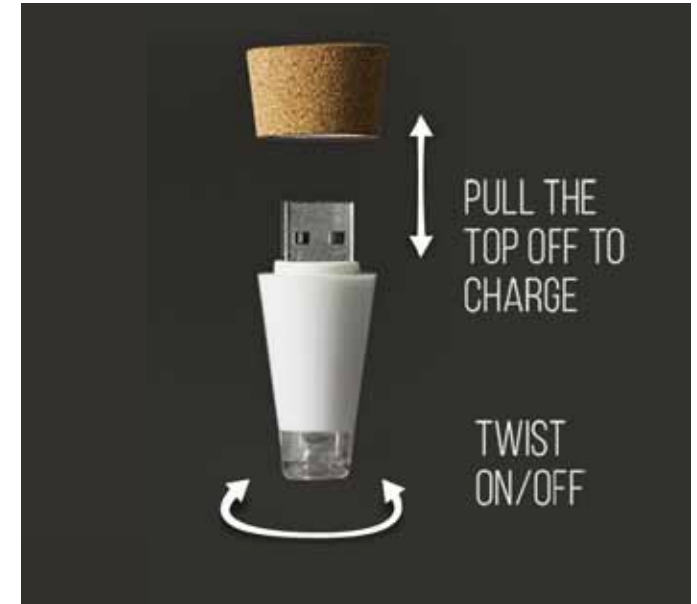

Rechargeable Bottle Light

- Rechargeable light that turns bottles into lamps.
- Cork-shaped light that fits into almost any bottle.
- Recharges via USB in 1 hour, runs for 3 hours when fully charged.

Pack Size: 12

Product in pack: Single: W22 x H50 x D23mm • W3.1 x H5.0 x D1.0in

Twin Pack: W100 x H164 x D25mm • W3.93 x H6.45 x D0.98in

Item Code: Single Pack: SK LIGHTBOTTLE1

Item Code: Twin Pack: SK LIGHTBOTTLE2