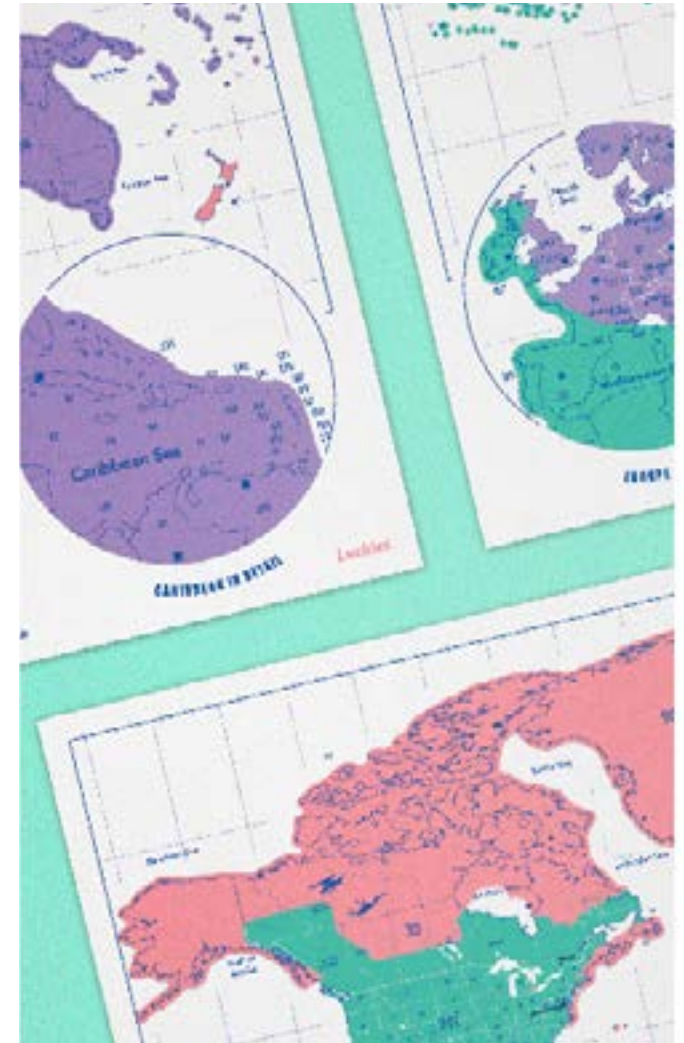

Neon Scratch Maps

- Remove the foil layer to record your travels
- A unique wall art piece, in vivid neon colours
- A3 size for the modern mini apartment

Pack Size: 12

Product in pack: W424 x H301 x D3mm

Item Code: LK LUKSNEON1