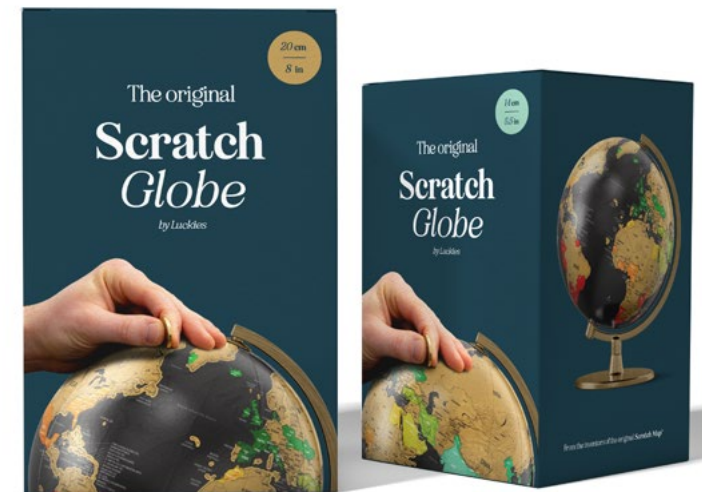

Item Code (14cm): LK LUKSG2
Item Code (20cm): LK LUKSG3