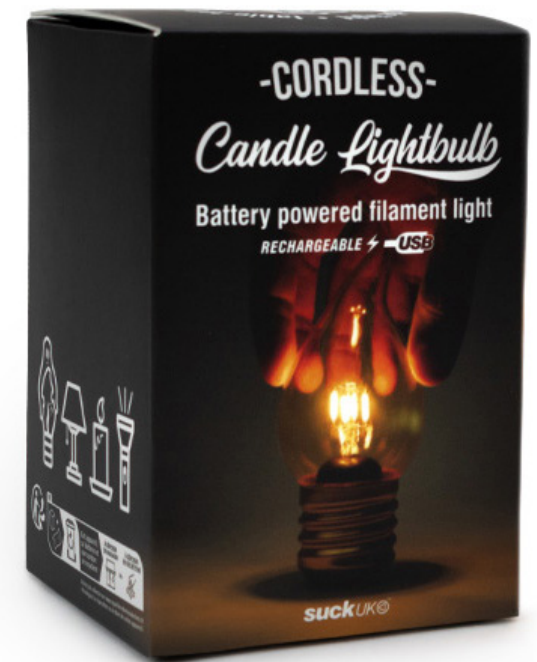

# Love Potion

- Apothecary bottle with glowing pink 'Love Heart' inside
- Glass, cork and metal construction
- USB rechargeable cable included

**Pack Size:** 6

**Product in pack:** W85 x H140x D85mm

**Item Code:** LIGHTPOT1

# Poison Potion

- Apothecary bottle with glowing white 'Poison Skull' inside
- Glass, cork and metal construction
- USB rechargeable cable included

**Pack Size:** 6

**Product in pack:** W85 x H140x D85mm

**Item Code:** LIGHTPOT2

# Cordless Candle Lightbulb

- Switch between on, off and flickering modes
- Golden tinted glass to offer a warm glow
- USB rechargeable, cable included

**Pack Size:** 6

**Product in pack:** W85 x H130x D85mm