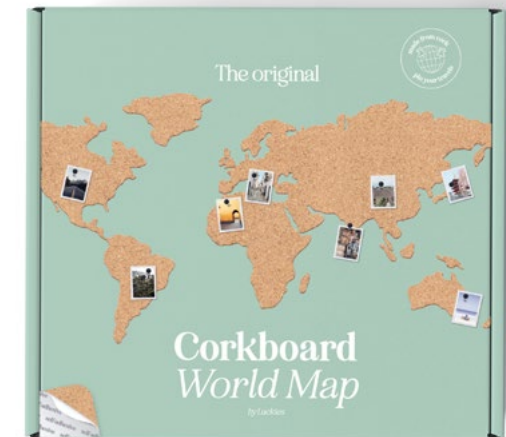

# Peace Out

- Premium headphone display styled as peace pose.
- Suitable for headsets or in in-ear headphones.
- Weighted, and with non-slip felt base.

**Pack Size:** LK LUKPEA: 6 • LK LUKPEAM: 12

**Product:** W135 x H285 x D90mm • W5.31 x H11.22 x D3.54in

**Product (mini):** W90 x H180 x D60mm • W3.54 x H7.08 x D2.36in

**Item Code:** LK LUKPEA  
**Item Code:** Mini: LK LUKPEAM

# Corkboard World Map

- Self-adhesive corkboard in the shape of the world.
- Perfect for formulating travel plans or attaching memorabilia.
- Contains 16 cork pieces and a box of 16 pins.

**Pack Size:** 12