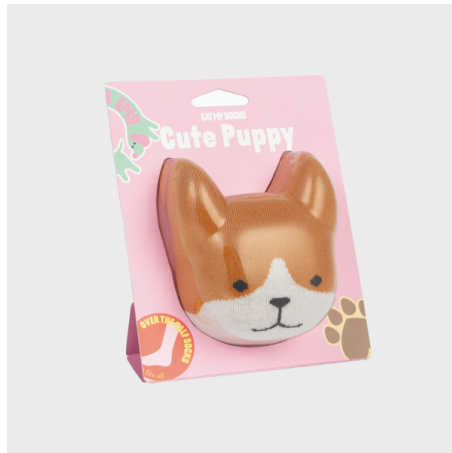

Declaration of Conformity

EMS, SOCKS, CUTE PUPPY, BROWN

Customs TBC

Item code DY EMSNOCPUBR

Product Bar Code 8436564298232

Country of origin China

SUCK UK LTD

Camden Park Studio, Camden Park Road, London NW1 9AY