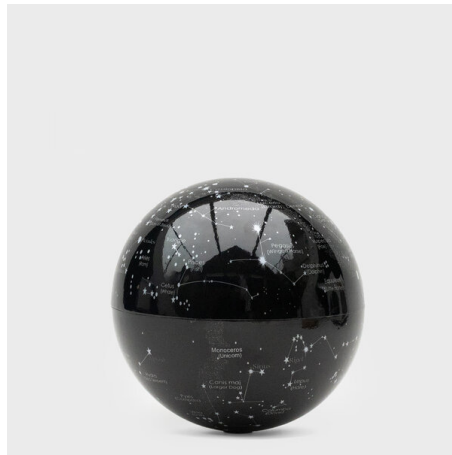

### REVOLVING GLOBE - NIGHT SKY

#### Printed Globes

Item code LK LUKRGNS

Product Bar Code

Country of origin China