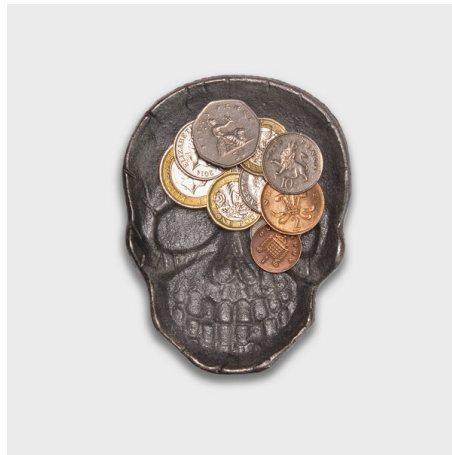

### **SKULL DISH COIN TRAY**

**Articles of cast iron**

Item code SK DISHSKULL2

Product Bar Code

Country of origin China