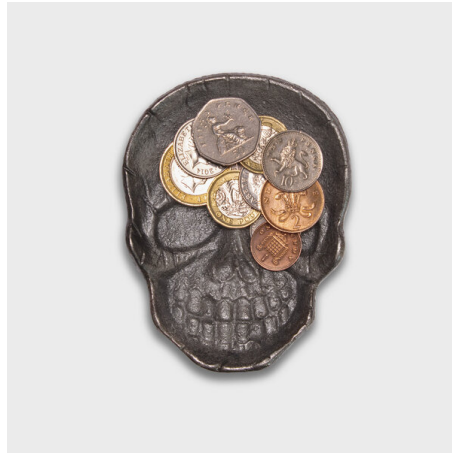

Declaration of Conformity

SKULL DISH COIN TRAY

Articles of cast iron

Item code SK DISH SKULL2

Product Bar Code 5060576596234

Country of origin China

SUCK UK LTD

Camden Park Studio, Camden Park Road, London NW1 9AY

UK Registered Company Number 4718480

SUCK UK LTD certify SKULL COIN TRAY is in conformity with the essential health, safety and environmental protection requirements of European Directives.

A handwritten signature in black ink, appearing to read 'Jude Biddulph & Sam Hurt'.