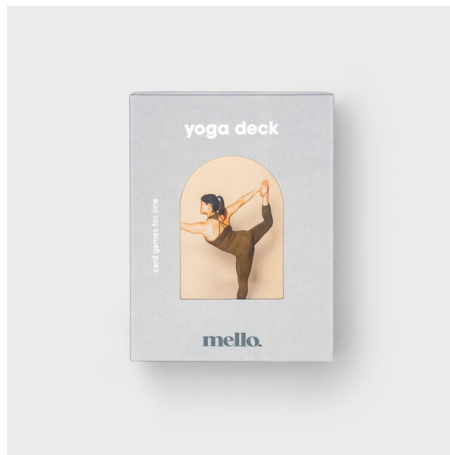

### YOGA DECK (MELLO)

Printed matter

Item code LK MEYD

Product Bar Code 5060146597036

Country of origin China