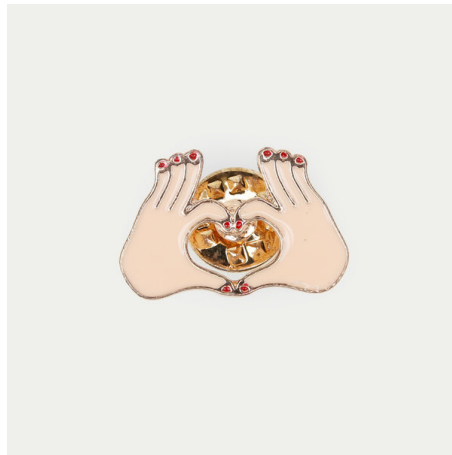

Declaration of Conformity

ENAMEL PIN - HAND HEART

Pins of Steel

Item code GW PINHEART1

Product Bar Code 5060043069384

Country of origin China

SUCK UK LTD

Camden Park Studio, Camden Park Road, London NW1 9AY

UK Registered Company Number 4718480

SUCK UK LTD certify HAND HEART ENAMEL PINS is in conformity with the essential health, safety and environmental protection requirements of European Directives.

A handwritten signature in black ink, appearing to read 'Jude Biddulph & Sam Hurt'.