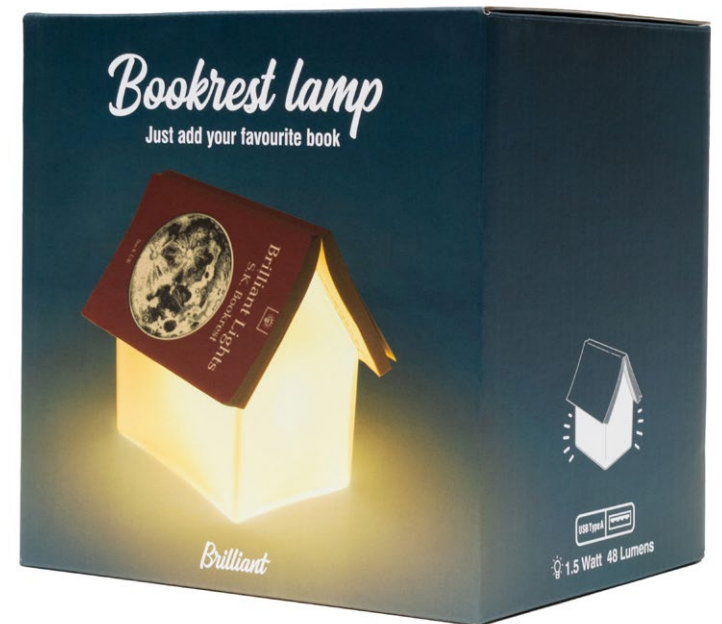

Item Code: SK BOOKREST2 UNI