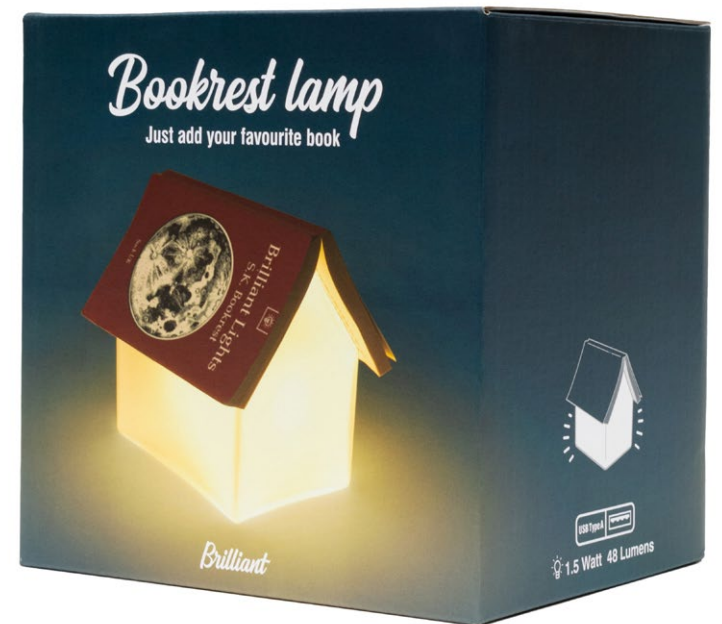

### Day and Night Clock

Showing you the time with a 24hour circling skyline backdrop.

**Pack Size:** 4

**Code:** SK CLOCK DN1

5 060043 066338 >  
SK CLOCK DN1  
Day & Night Clock

**UPC/EAN CODE:** 5-060043-066338

# Rechargeable Multicolour Bottle Light

- Cork shaped light that fits into almost any bottle.
- Twist to change between 7 different colours.
- Recharges via USB in 1 hour, runs for 3 hours when fully charged.

**Pack Size:** 12

**Product in pack:** W22 x H50 x D23mm • W3.1 x H5.0 x D1.0in

**Item Code:** SK LIGHTBOTTLE3

# Book Rest Lamp

- An LED house shaped reading lamp.
- Frosted, semi-transparent appearance produces a soft warm light.
- Ideal as a reading lamp and as a book rest.

**Pack Size:** 4

**Product in pack:** W155 x H155 x D120mm • W6.10 x H6.10 x D4.72in