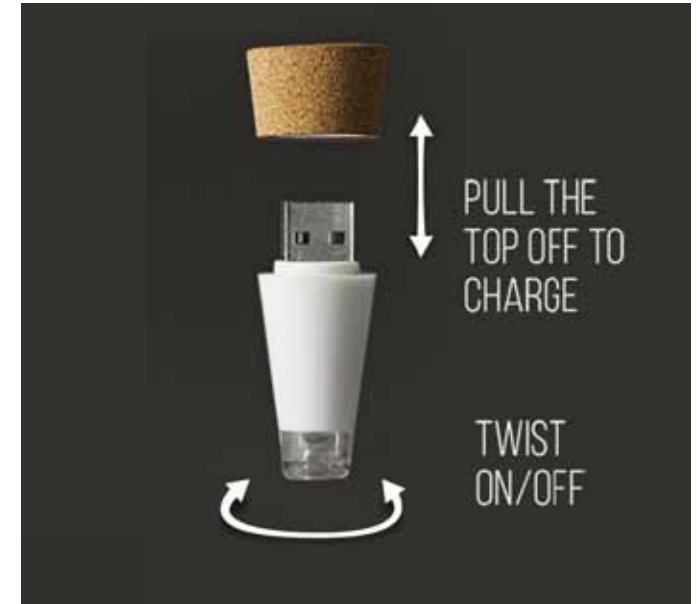

Bottle Lights

suckUK®

Rechargeable Bottle Light

- Rechargeable light that turns bottles into lamps.
- Cork-shaped light that fits into almost any bottle.
- Recharges via USB in 1 hour, runs for 3 hours when fully charged.

Rechargeable Multicolour Bottle Light

- Cork shaped light that fits into almost any bottle.
- Twist to change between 7 different colours.
- Recharges via USB in 1 hour, runs for 3 hours when fully charged.

Pack Size: 12

Product in pack: W22 x H50 x D23mm • W3.1 x H5.0 x D1.0in

Item Code: SK LIGHTBOTTLE3

Rechargeable Bottle String Light

- Cork shaped LED bottle string light
- Fits almost every shape and style of bottle.
- Recharges via USB in 1 hour, runs for 4 hours.

Pack Size: 12

Product in pack: W100 x H163 x D28mm • W3.93 x H6.41 x D1.10in

Item Code: SK LIGHTSTRING2

Rechargeable Candle Bottle Light

- Candle shaped light which fits in almost any bottle.
- Choose between a subtle flickering effect or steady light.
- Recharges via USB in 1 hour, runs for 3 hours when fully charged.