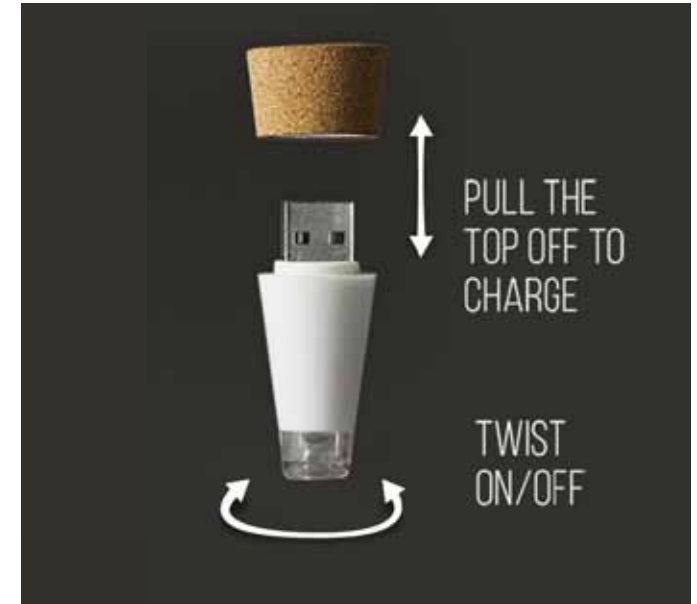

Bottle Lights

suckUK™

Rechargeable Bottle Light

- Rechargeable light that turns bottles into lamps.
- Cork-shaped light that fits into almost any bottle.
- Recharges via USB in 1 hour, runs for 3 hours when fully charged.

Rechargeable Multicolour Bottle Light

- Cork shaped light that fits into almost any bottle.
- Twist to change between 7 different colours.
- Recharges via USB in 1 hour, runs for 3 hours when fully charged.

Pack Size: 12

Product in pack: W22 x H50 x D23mm • W3.1 x H5.0 x D1.0in

Item Code: SK LIGHTBOTTLE3

Rechargeable Bottle String Light

- Cork shaped LED bottle string light
- Fits almost every shape and style of bottle.
- Recharges via USB in 1 hour, runs for 4 hours.

Pack Size: 12

Product in pack: W100 x H163 x D28mm • W3.93 x H6.41 x D1.10in

Item Code: SK LIGHTSTRING2

Rechargeable Candle Bottle Light

- Candle shaped light which fits in almost any bottle.
- Choose between a subtle flickering effect or steady light.
- Recharges via USB in 1 hour, runs for 3 hours when fully charged.