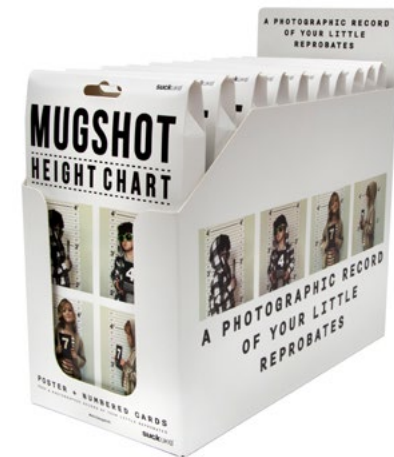

# Socks on the Rocks

- Socks designed to look like whiskey on ice
- Cut-glass whiskey glass for smooth drinking
- Premium packaging with gold foil detailing

**Pack Size:** 6

**Product in pack:** W90 x H120 x D90mm • W3.5 x H4.7 x D3.5in

# Pick Me!

- Life sized engraved gold guitar pick
- Solid metal with gold plating
- Black and gold personalisable gift box

**Pack Size:** 12

**Product in pack:** W58 x H117 x D45 mm • W2.3 x H4.6 x D1.8 in

# Mugshot Height Chart

- Double sided poster with measurements in feet & inches / metres & cm
- 10 double sided number cards to show your age
- Keep a photographic record of your little ones as they grow

# 3m Of Facts

- 10ft auto-locking tape measure filled with facts.
- 60 facts ranging in dimension-based topics.
- Measure in both Metric (cm) & Imperial (inches).

**Pack Size:** 24

**Product in pack:** W80 x H127 x D22.5mm • W3.1 x H5 x D0.8 in