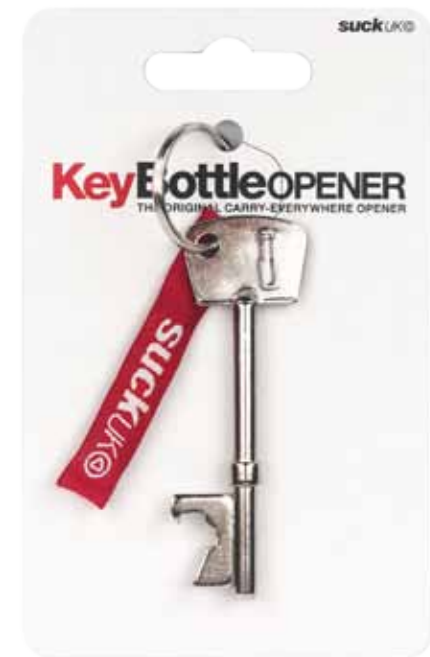

# World Timeline Tape

- Both working tape measure and illustrated chronology of world history.
- 10ft, double sided measuring tape.
- Auto-locking feature.

**Pack Size:** 24

**Product in pack:** W80 x H127 x D22.5mm • W3.1 x H5 x D0.8 in

**Item Code:** SK TAPETIME1

# TV Lunch Box

- Vintage Tv shaped lunch box
- Lenticular cartoon animation
- Tin with printed swing tag

**Pack Size:** 6

**Product in pack:** W206 x H176 x D98 mm • W8.1 x H6.9 x D3.9 in

**Code:** SK LUNCHTV4

# Key Bottle Opener

- Looks like a regular key - opens bottles.
- Compact, subtle and incredibly useful.
- A modern design classic in its own lifetime!

**Pack Size:** 25

**Product in pack:** W80 x H125 x D12mm • W3.15 x H4.92 x 0.47in