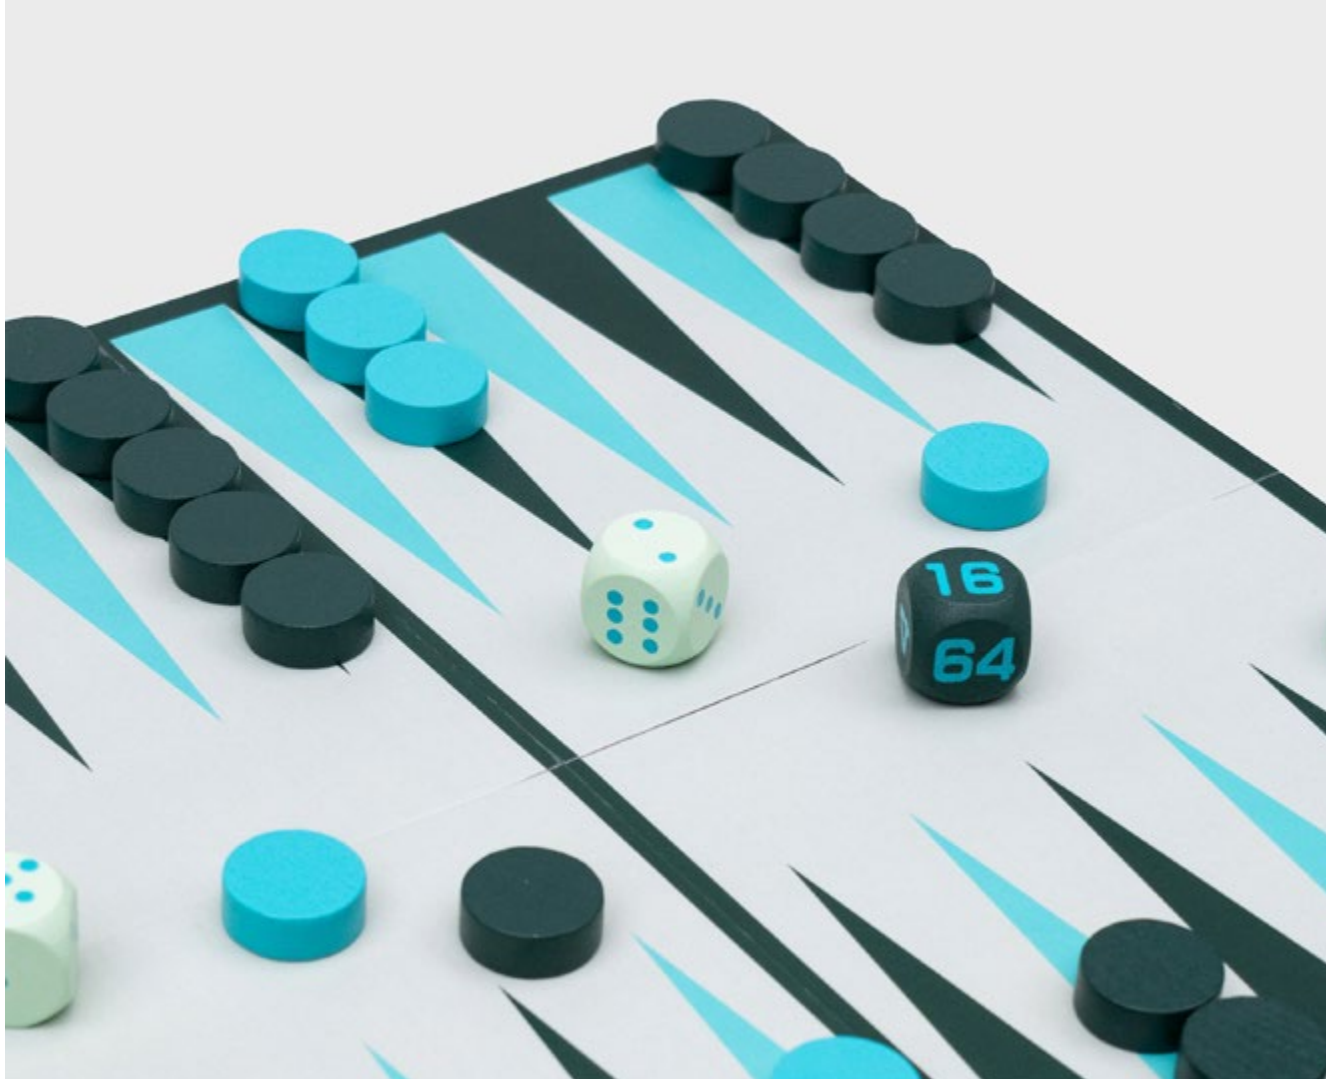

suckUK®
Games

BOXO - Solitaire

- Full colour printed box with debossed and varnish detailing
- Acrylic board with punched out holes to hold the marble pieces.

Pack Size: 12

Product in pack: W145 x H145 x D40mm • W5.7x H5.7 x D1.5in

Item Code: SK BOXOSOL1

BOXO - Ludo

- Full colour printed box with debossed and varnish detailing
- Painted wooden pieces.
- Fold out board.

Pack Size: 12

Product in pack: W145 x H145 x D40mm • W5.7x H5.7 x D1.5in

Item Code: SK BOXOLUDO1

BOXO - Backgammon

- Full colour printed box with debossed and varnish detailing
- Painted wooden pieces.
- Fold out board.

Pack Size: 12

Product in pack: W145 x H145 x D40mm • W5.7x H5.7 x D1.5in

Item Code: SK BOXOBACKG1

BOXO - Chess

- Full colour printed box with debossed and varnish detailing
- Painted wooden pieces.
- Fold out board.

Pack Size: 12

Product in pack: W145 x H145 x D40mm • W5.7x H5.7 x D1.5in