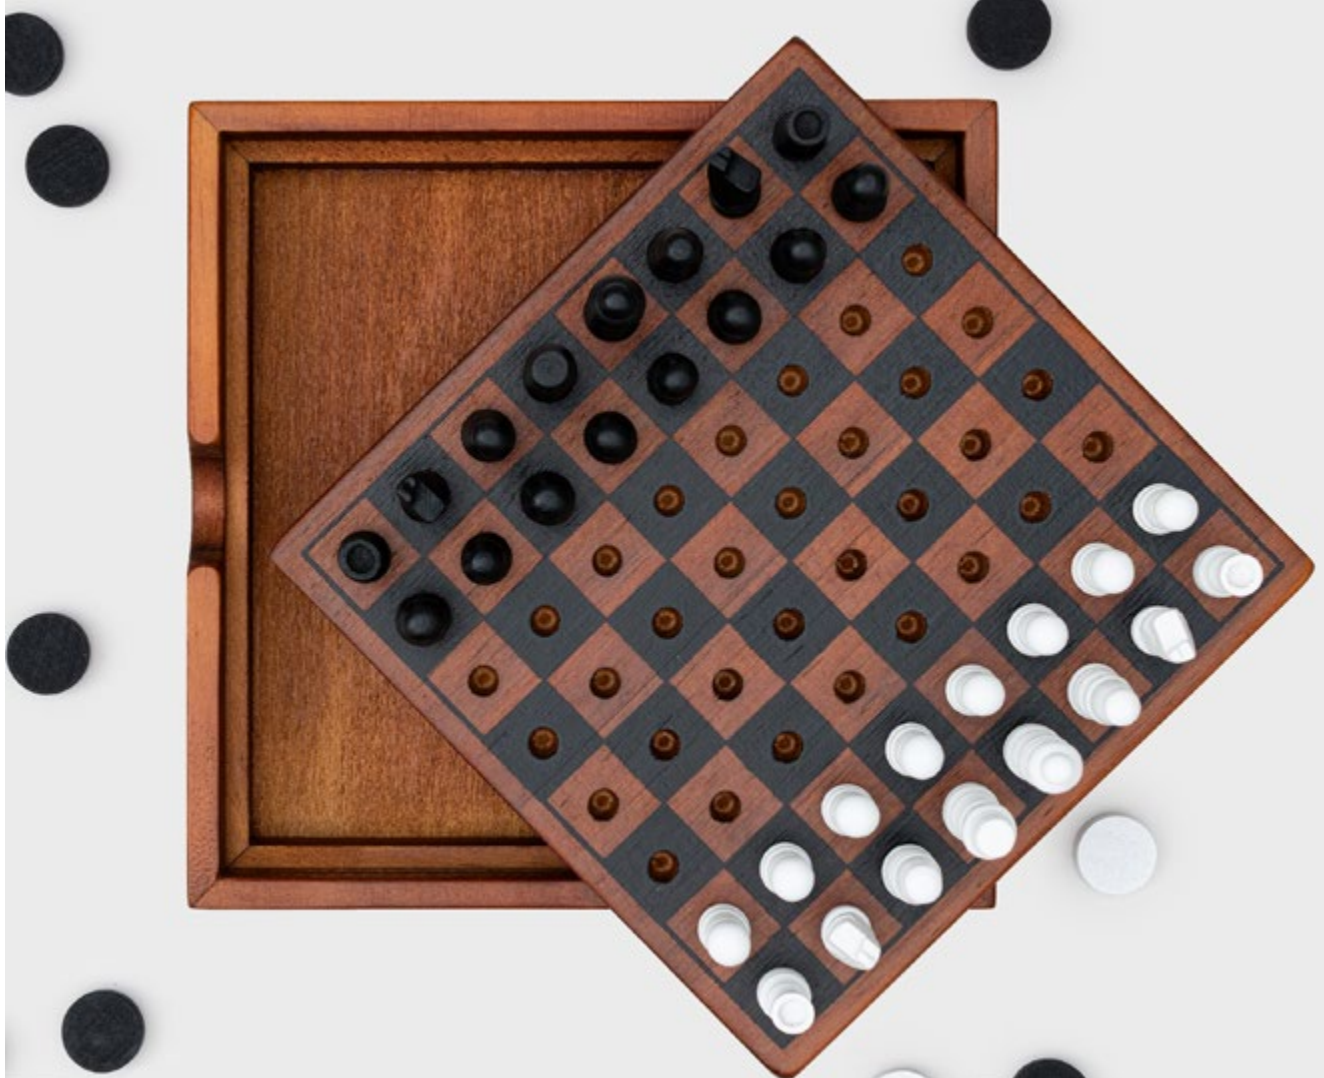

Pack Size: 12

Product in pack: W140 x H140 x D25 mm • W5.5 x H5.5 x D1 in

Code: LK IAGREV

Codebreaker

- Deluxe wooden two-player strategy game
- Includes 102 wooden playing pegs
- All in one design, the box is the playing board

Pack Size: 12

Product in pack: W140 x H140x D25mm • W5.51 x H5.51 x D0.98in

Item Code: LK IAGCB

Chess & Checkers

- Combination of both chess and checkers in a deluxe board set
- All in one design, the storage box is the playing board
- Bags included to store game pieces

Pack Size: 12

Product in pack: W140 x H140 x D25mm • W5.51 x H5.51 x D0.98in

Item Code: LK IAGCC

Ludo

- Deluxe Ludo wooden family board game
- All in one design, the storage box is the playing board
- Instructions on how to play both Ludo and Uckers