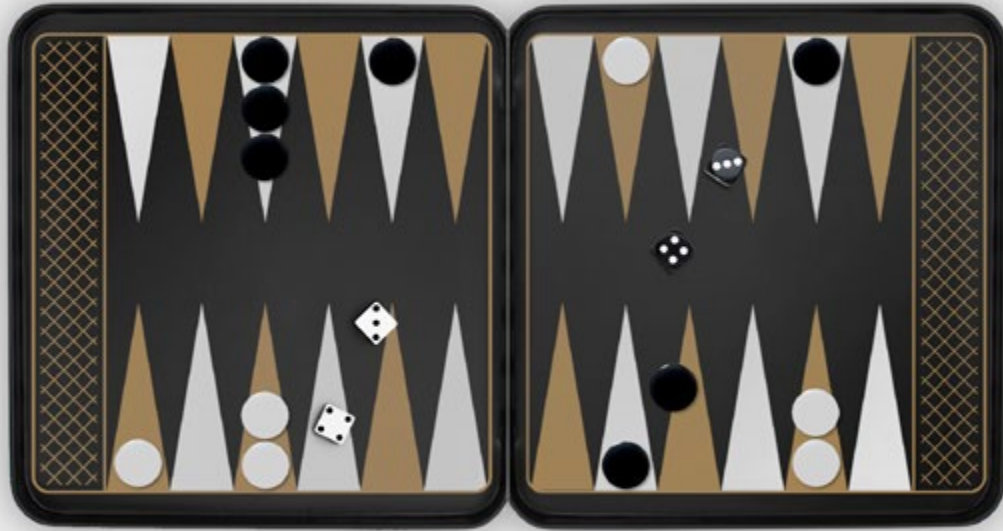

Item Code: SK BOXODOM1

Play On by Iron & Glory

- Mini travel domino set.
- Traditional “double six” set (contains 28 tiles).
- Machine turned face detail.

Pack Size: 12

Product in pack: W95 x H72 x D25mm • W3.75 x H2.85 x D1.00in

Item Code: LK IAGPO

Game On Chess Set by Iron & Glory

- Magnetic travel chess set.
- The tin is the board.
- Velvet carry pouch.

Pack Size: 12

Product in pack: W132 x H132 x D10mm • W5.2 x H5.2 x D0.4in

Item Code: LK IAGGO

Game On Checkers

- Magnetic pieces.
- Draw string bag to store pieces.
- Use the metal tin to play.

Pack Size: 12

Product in pack: W135 x H13x D135mm • W5.3 x H0.5 x D5.3in

Item Code: LK IAGGOC

Game On Backgammon

- Magnetic pieces.
- Draw string bag to store pieces.
- Use the metal tin to play.

Pack Size: 12

Product in pack: W135 x H13x D135mm • W5.3 x H0.5 x D5.3in

Item Code: LK IAGGOB

Sudoku XL

- Deluxe wooden sudoku playing board.
- Includes 81 numbered, wooden pegs.
- All in one design, the storage box is the playing board.