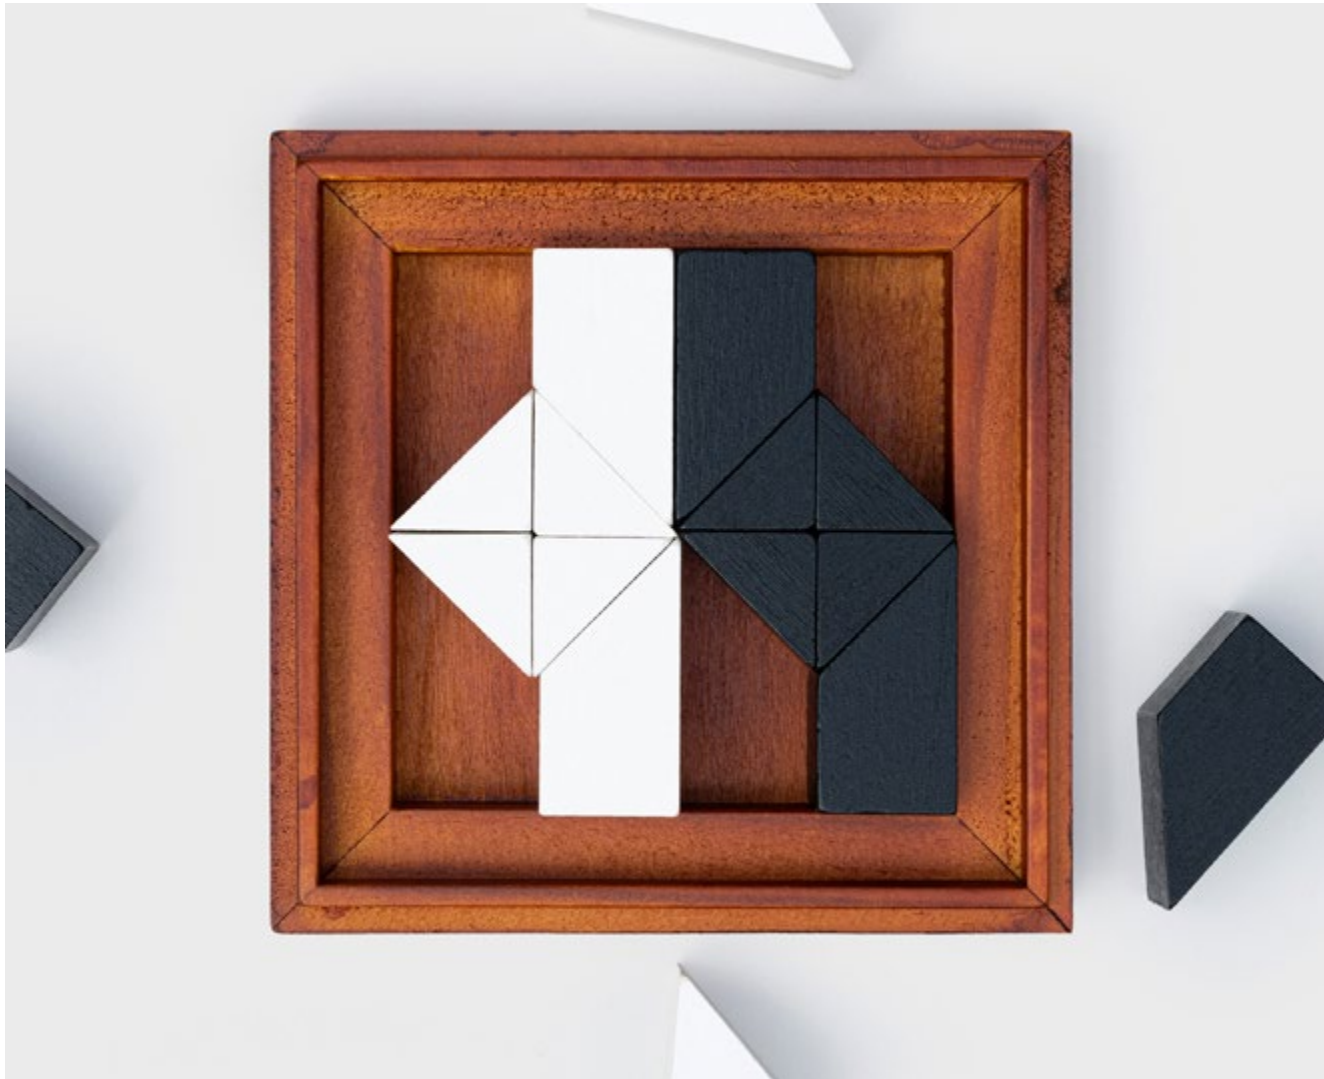

Shapeshifter

- Deluxe tangram wooden puzzle
- 16 abstract wooden peices, including instructions on how to play
- All in one design, the storage box is the playing board

Pack Size: 12

Product in pack: W140 x H140 x D25mm • W5.51 x H5.51 x D0.98in

Item Code: LK IAGSS