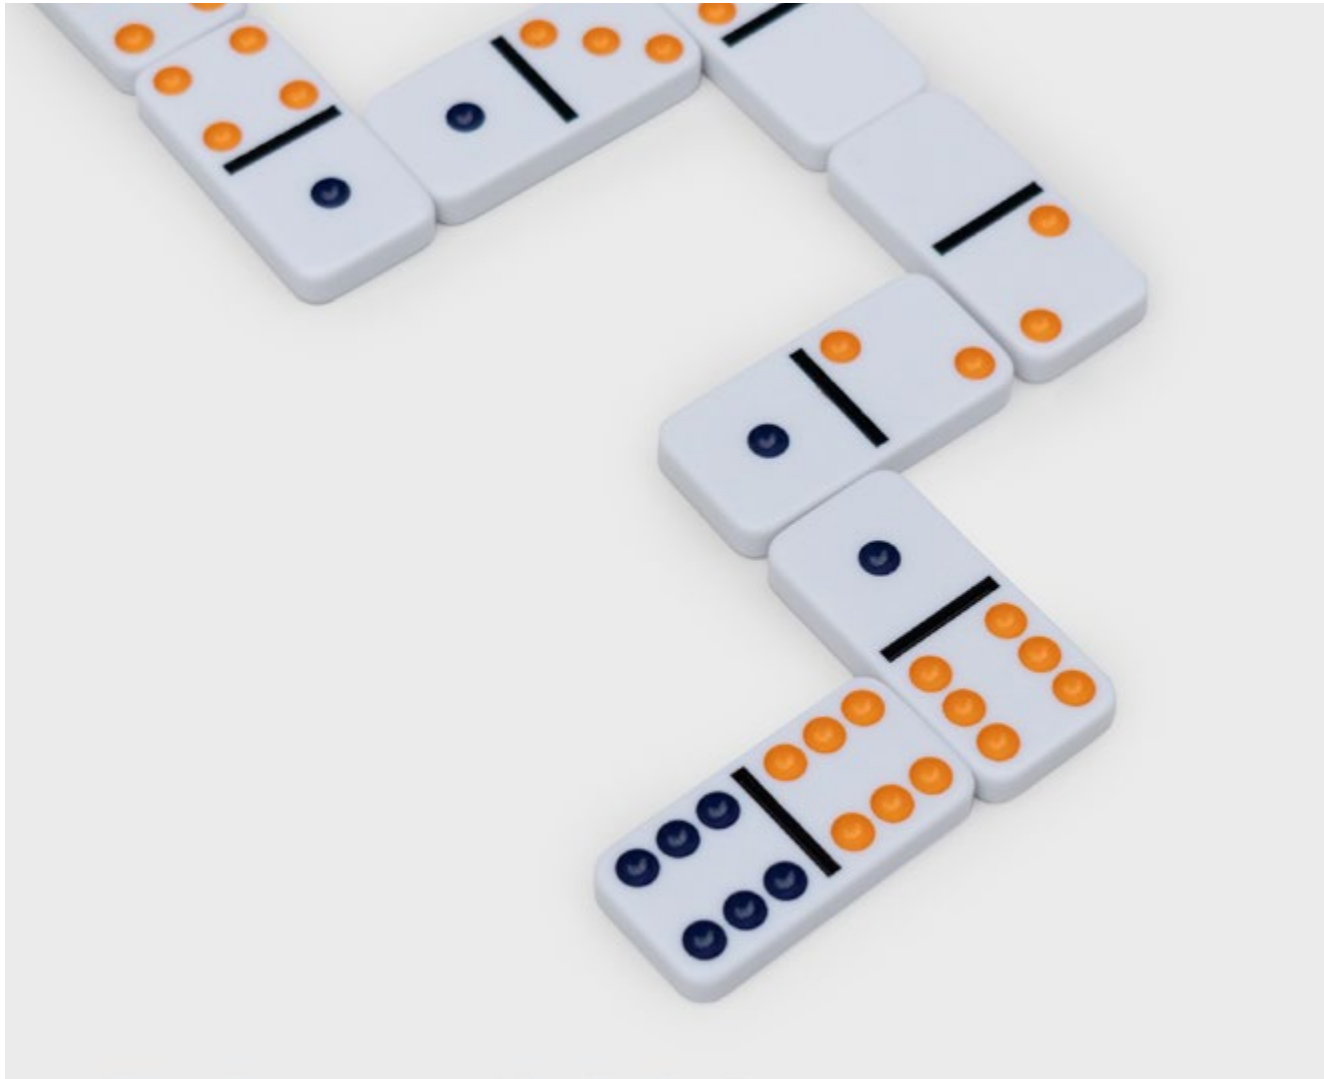

Item Code: SK BOXOBACKG1

BOXO - Chess

- Full colour printed box with debossed and varnish detailing
- Painted wooden pieces.
- Fold out board.

Pack Size: 12

Product in pack: W145 x H145 x D40mm • W5.7x H5.7 x D1.5in

Item Code: SK BOXOCHESS1

BOXO - Checkers

- Full colour printed box with debossed and varnish detailing
- Painted wooden pieces.
- Fold out board.

Pack Size: 12

Product in pack: W145 x H145 x D40mm • W5.7x H5.7 x D1.5in

Item Code: SK BOXOCHECK1

BOXO - Dominoes

- Full colour printed box with debossed and varnish detailing
- 28 'ivory' dominoes with coloured dots.

Pack Size: 12

Product in pack: W145 x H145 x D40mm • W5.7x H5.7 x D1.5in

Item Code: SK BOXODOM1

Play On by Iron & Glory

- Mini travel domino set.
- Traditional “double six” set (contains 28 tiles).
- Machine turned face detail.

Pack Size: 12

Product in pack: W95 x H72 x D25mm • W3.75 x H2.85 x D1.00in