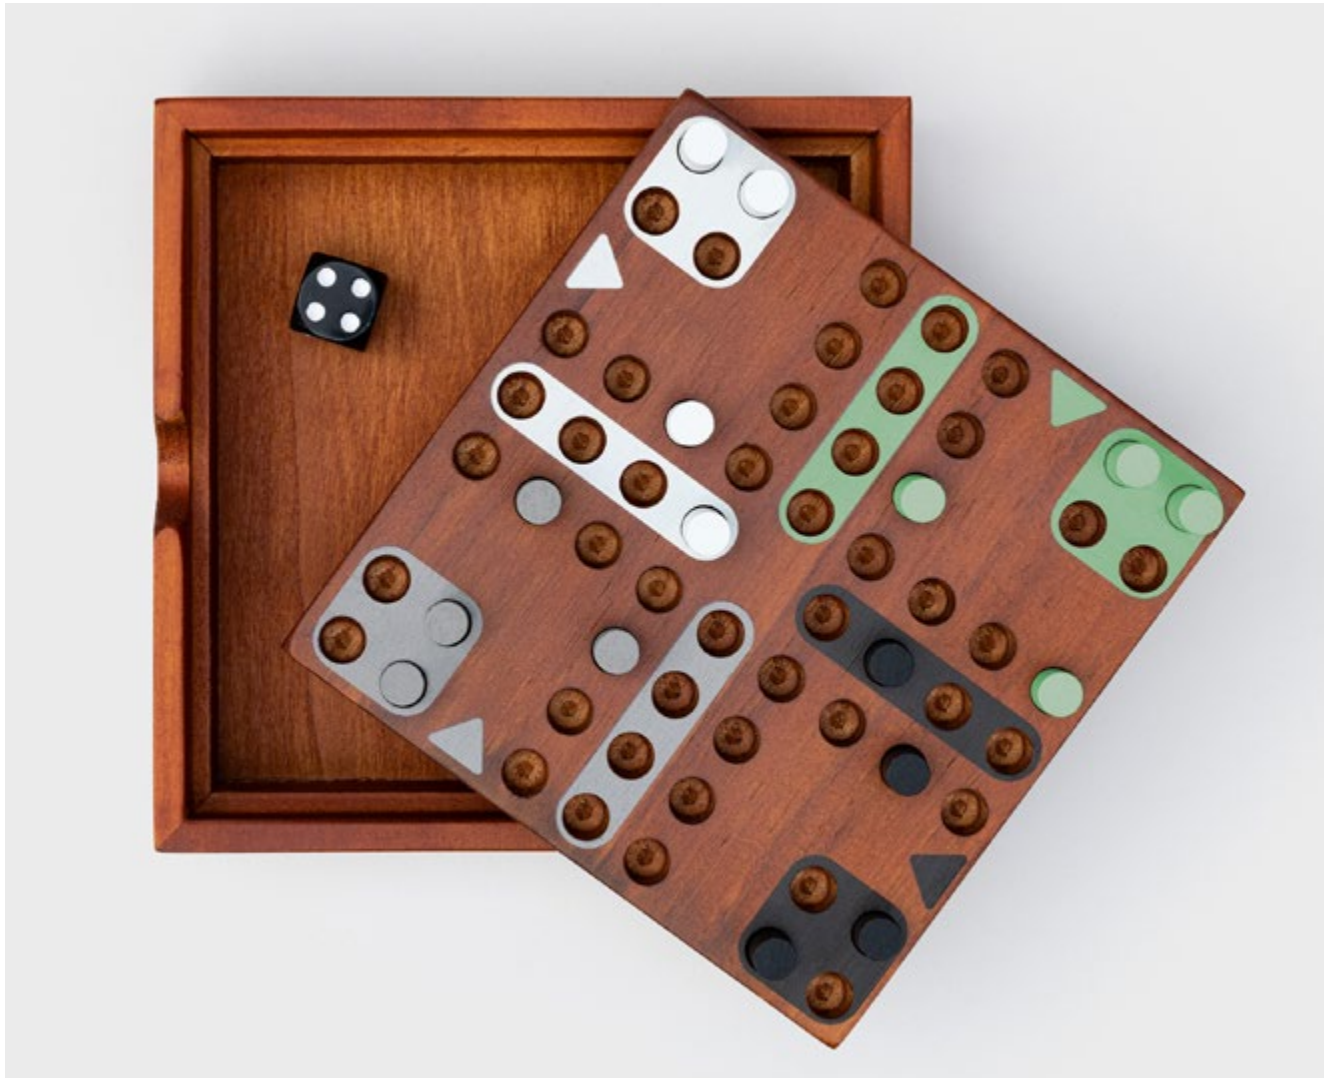

Pack Size: 12

Product in pack: W140 x H140 x D25 mm • W5.5 x H5.5 x D1 in

Code: LK IAGREV

Codebreaker

- Deluxe wooden two-player strategy game
- Includes 102 wooden playing pegs
- All in one design, the box is the playing board

Pack Size: 12

Product in pack: W140 x H140x D25mm • W5.51 x H5.51 x D0.98in

Item Code: LK IAGCB

Chess & Checkers

- Combination of both chess and checkers in a deluxe board set
- All in one design, the storage box is the playing board
- Bags included to store game pieces

Pack Size: 12

Product in pack: W140 x H140 x D25mm • W5.51 x H5.51 x D0.98in

Item Code: LK IAGCC

Ludo

- Deluxe Ludo wooden family board game
- All in one design, the storage box is the playing board
- Instructions on how to play both Ludo and Uckers