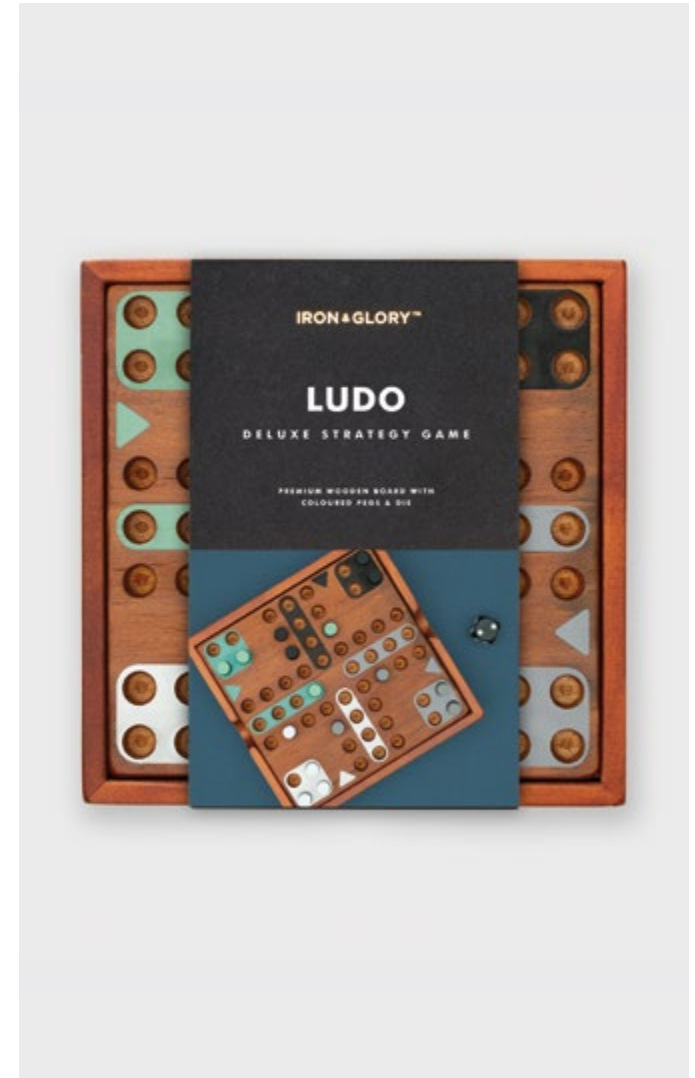

Pack Size: 12

Product in pack: W140 x H140 x D25 mm • W5.5 x H5.5 x D1 in

Code: LK IAGREV

Codebreaker

- Deluxe wooden two-player strategy game
- Includes 102 wooden playing pegs
- All in one design, the box is the playing board

Pack Size: 12

Product in pack: W140 x H140x D25mm • W5.51 x H5.51 x D0.98in

Item Code: LK IAGCB

Chess & Checkers

- Combination of both chess and checkers in a deluxe board set
- All in one design, the storage box is the playing board
- Bags included to store game pieces

Pack Size: 12

Product in pack: W140 x H140 x D25mm • W5.51 x H5.51 x D0.98in

Item Code: LK IAGCC

Ludo

- Deluxe Ludo wooden family board game
- All in one design, the storage box is the playing board
- Instructions on how to play both Ludo and Uckers