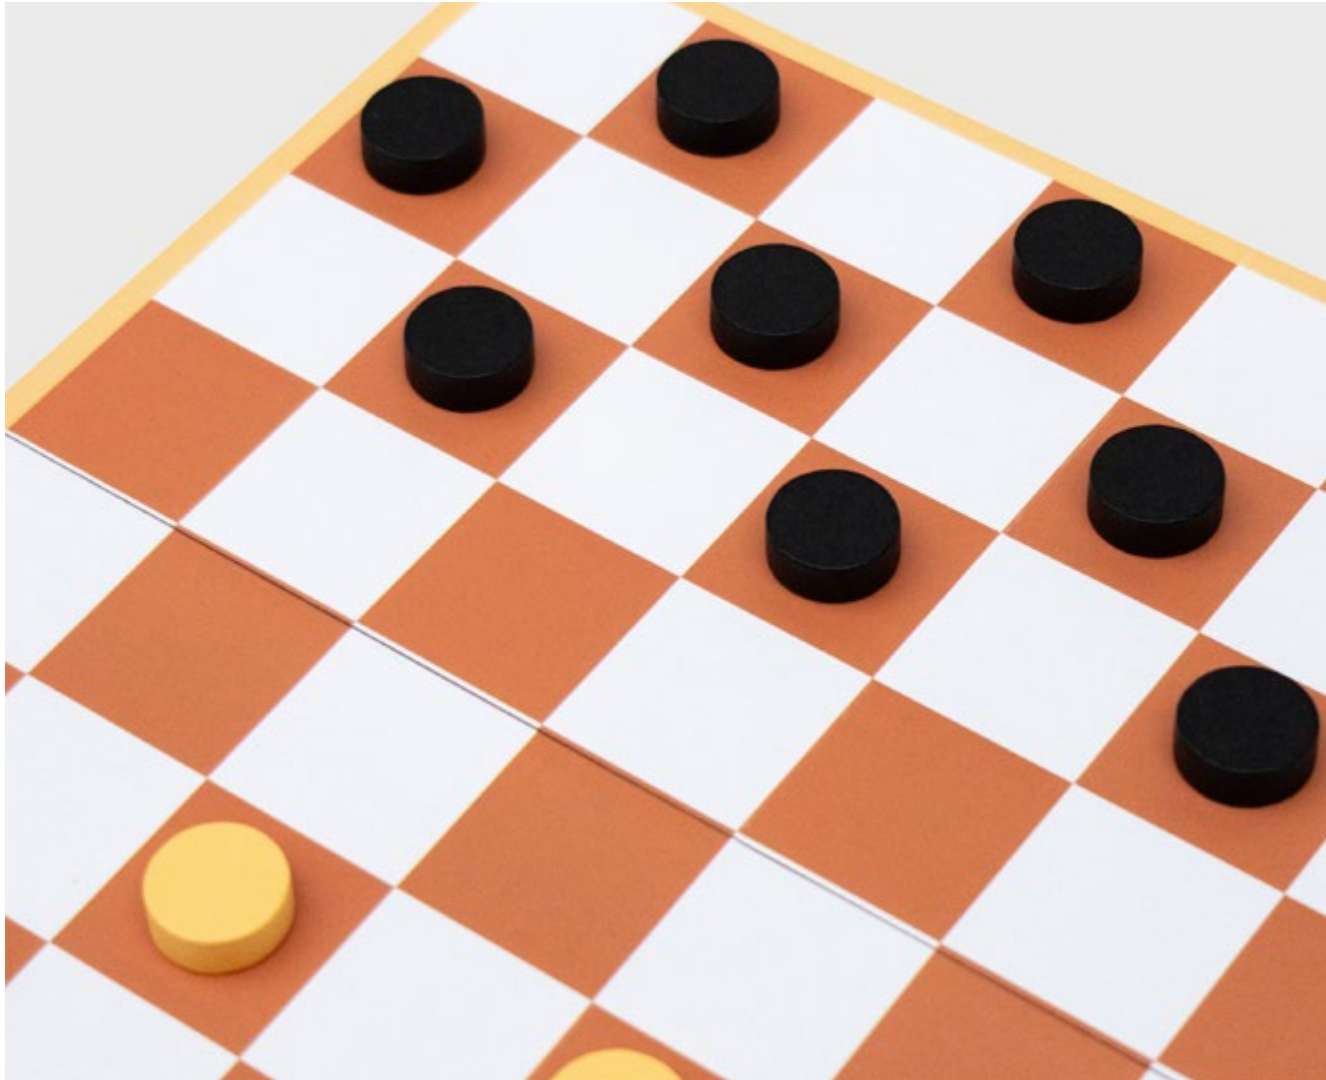

Item Code: SK BOXOLUDO1

BOXO - Backgammon

- Full colour printed box with debossed and varnish detailing
- Painted wooden pieces.
- Fold out board.

Pack Size: 12

Product in pack: W145 x H145 x D40mm • W5.7x H5.7 x D1.5in

Item Code: SK BOXOBACKG1

BOXO - Chess

- Full colour printed box with debossed and varnish detailing
- Painted wooden pieces.
- Fold out board.

Pack Size: 12

Product in pack: W145 x H145 x D40mm • W5.7x H5.7 x D1.5in

Item Code: SK BOXOCHESS1

BOXO - Checkers

- Full colour printed box with debossed and varnish detailing
- Painted wooden pieces.
- Fold out board.

Pack Size: 12

Product in pack: W145 x H145 x D40mm • W5.7x H5.7 x D1.5in

Item Code: SK BOXOCHECK1

BOXO - Dominoes

- Full colour printed box with debossed and varnish detailing
- 28 'ivory' dominoes with coloured dots.

Pack Size: 12

Product in pack: W145 x H145 x D40mm • W5.7x H5.7 x D1.5in