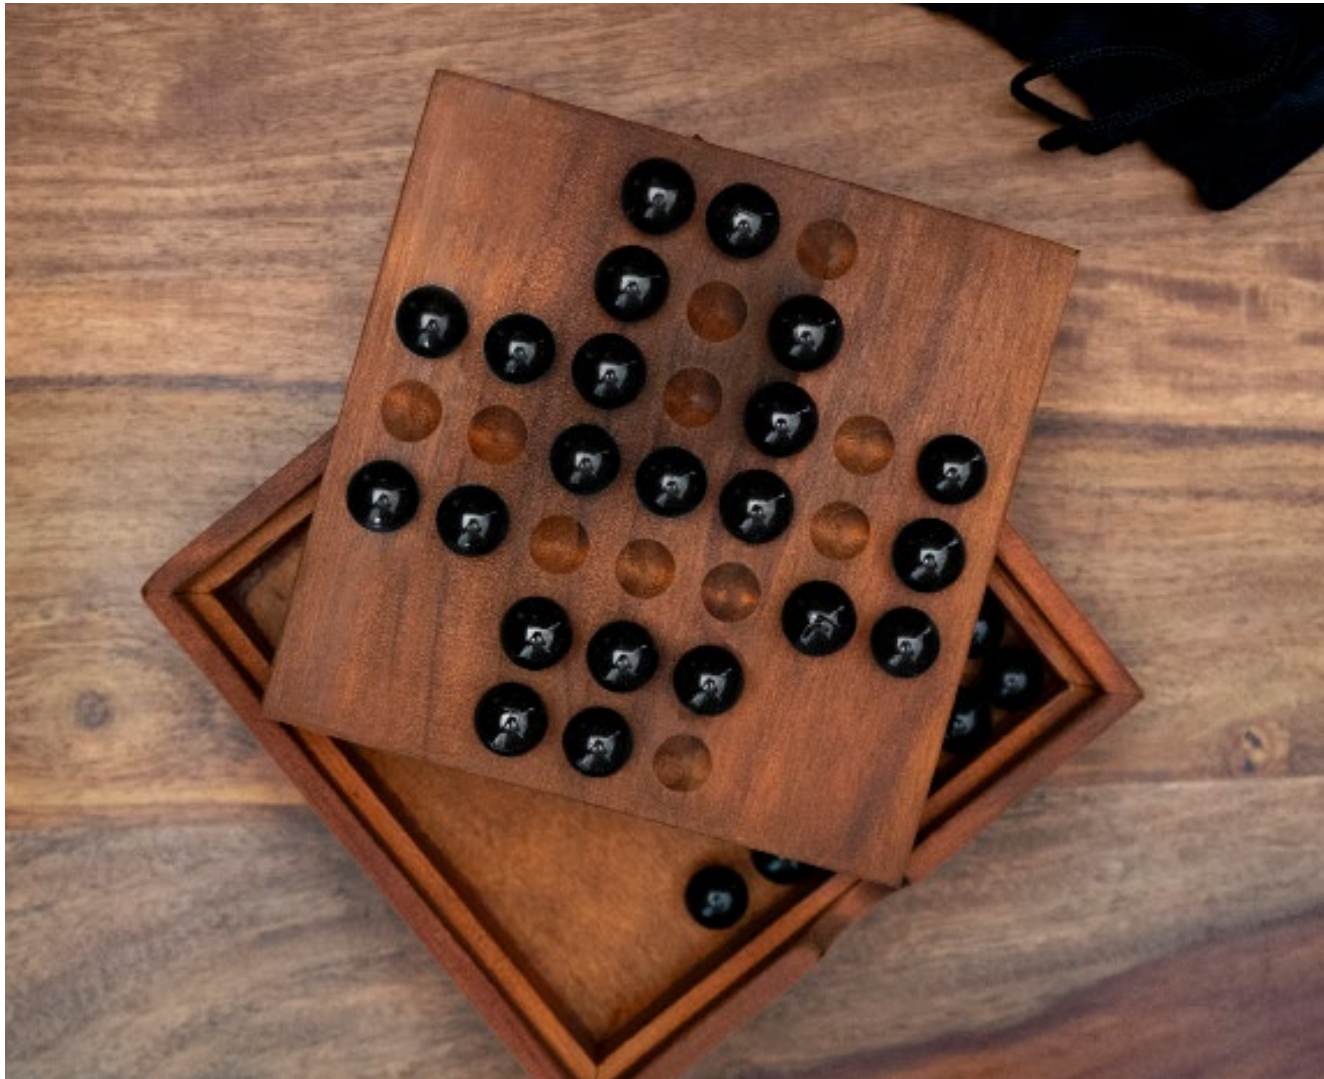

Solitaire

- Premium wooden solitaire / solo noble set.
- All in one design, the storage box is the playing board.
- Contains wood game board, 33 glass marbles, cotton bag & game guide.

Pack Size: 12

Product in pack: W140 x H140 x D25mm • W5.51 x H5.51 x D0.98in