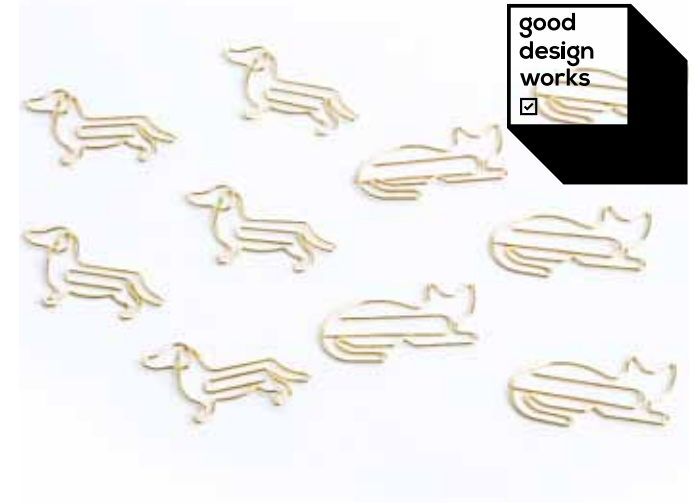

Cat and Dog Paper Clips

A set of 5 gold clips to keep all your papers in order.
Cats and dogs sold separately.

Pack Size: 24

Code: **Cat:** GW CLIPCAT1 / **Dog:** GW CLIPDOG1

UPC/EAN CODE: Cat: 5-060043-069162
UPC/EAN CODE: Dog: 5-060043-069179