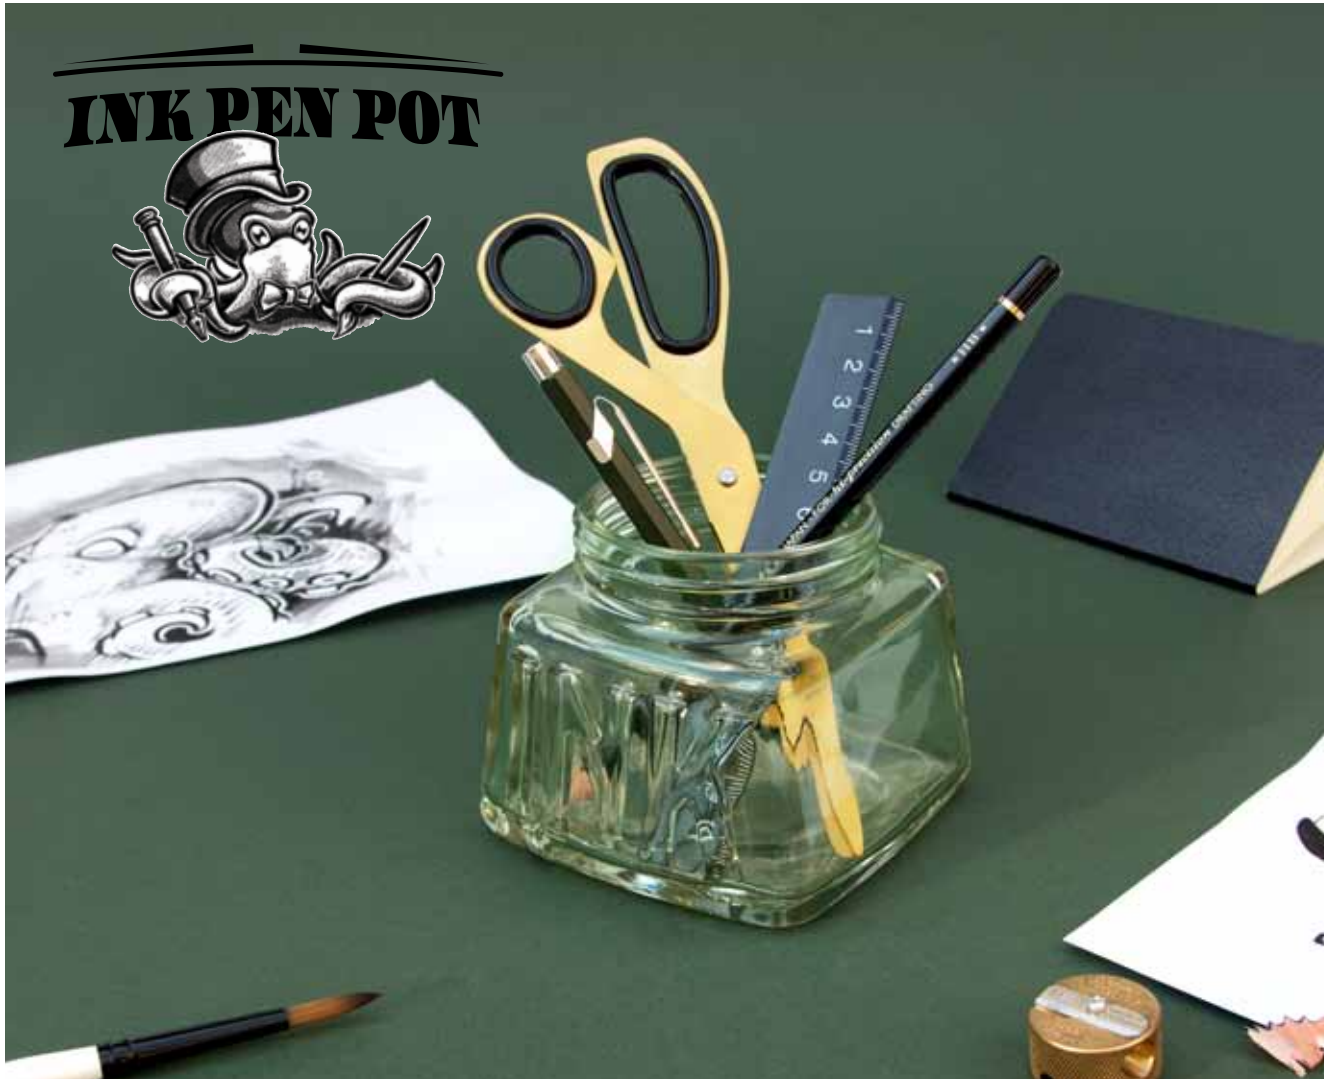

# Ink Pen Pot

- Modern take on a timeless classic.
- Organise your writing tools.
- Green tinted soda glass.

**Pack Size:** 12

**Product in pack:** W95 x H90 x D95mm • W3.74 x H3.54 x D3.74in

**Item Code:** SK PENPOTINK1