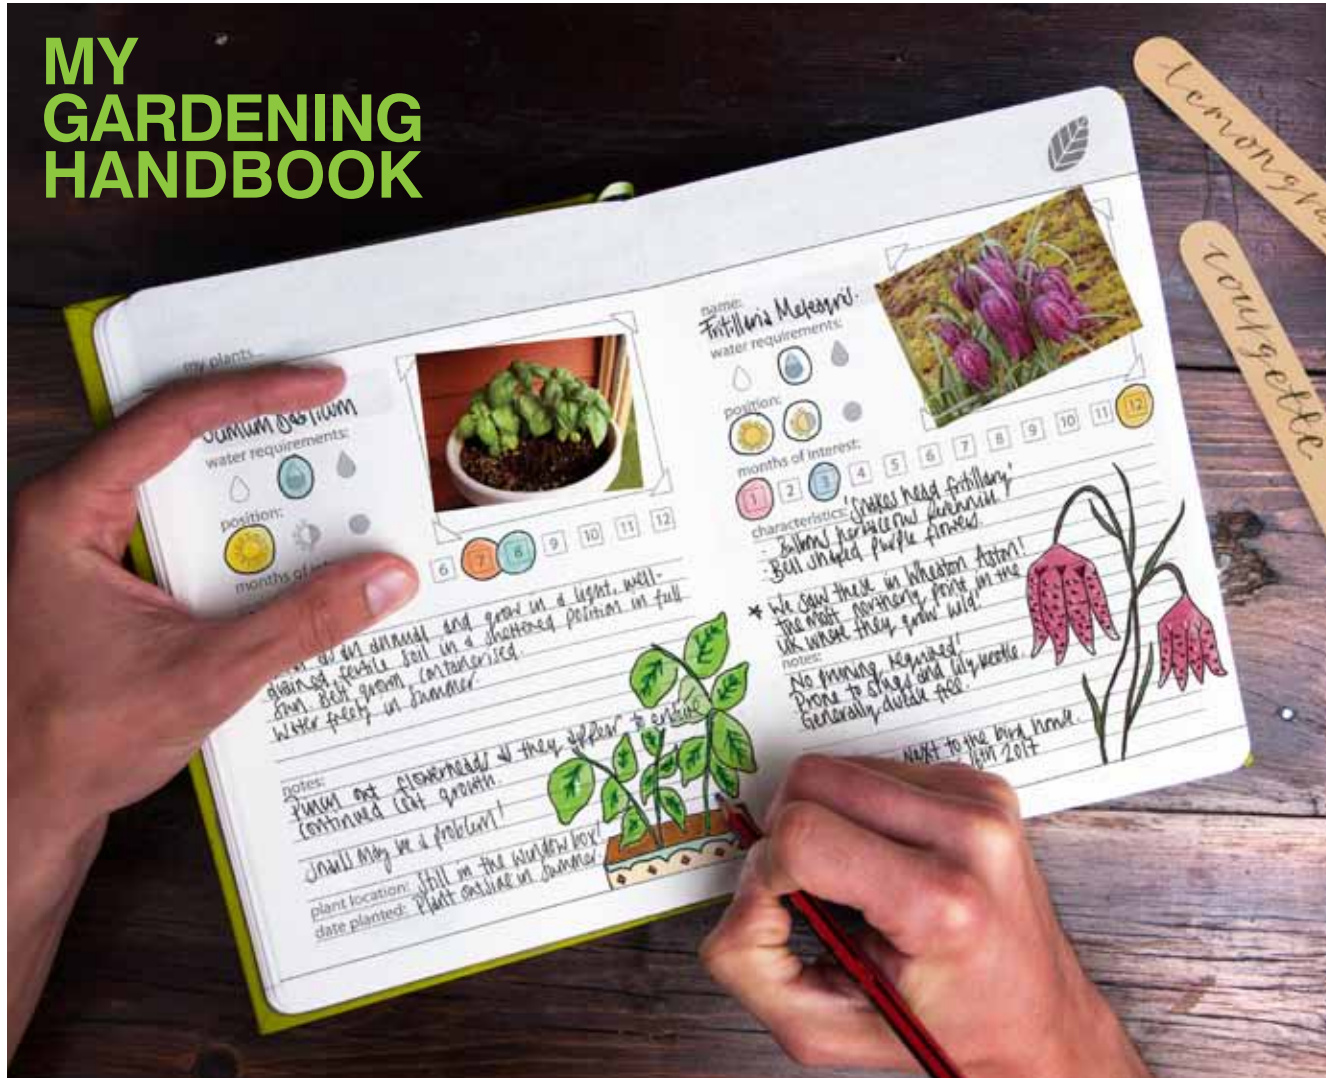

# Ink Pen Pot

- Modern take on a timeless classic.
- Organise your writing tools.
- Green tinted soda glass.

**Pack Size:** 12

**Product in pack:** W95 x H90 x D95mm • W3.74 x H3.54 x D3.74in

**Item Code:** SK PENPOTINK1

# MY GARDENING HANDBOOK