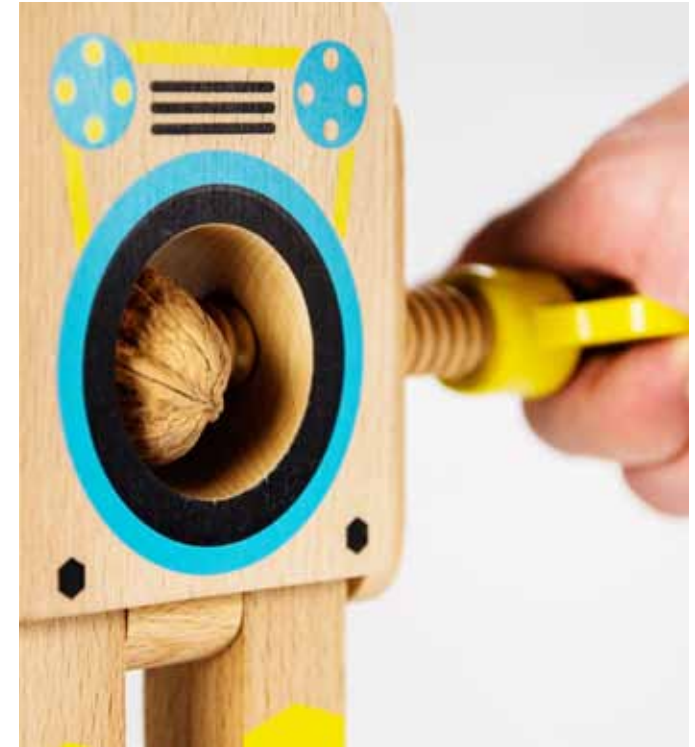

NUT CRACKER

Robot Nutcrackers

Retro beech wood robots crack tough nuts. Sizes sold separately

Pack Size: 6

Product in pack: LARGE: W135 x H365 x D75mm / W5.31 x H14.37 x D2.95in

SMALL: W140 x H270 x D60mm / W5.51 x H10.63 x D2.36in

Code: LARGE BLUE: SK NUTROBOTL1 / SMALL RED: SK NUTROBOTS1 /

SMALL NATURAL: SK NUTROBOTS2

5 060043 063894 >
NUTROBOTL1
Large Blue Robot Nutcracker

5 060043 063177 >
NUTROBOTS1
Small Red Robot Nutcracker

5 060043 066369 >
NUTROBOTS2
Small Natural Robot Nutcracker

UPC/EAN CODE: 5-060043-063894 (LARGE)
UPC/EAN CODE: 5-060043-063177 (SMALL RED)
UPC/EAN CODE: 5-060043-063177 (SMALL NATURAL)