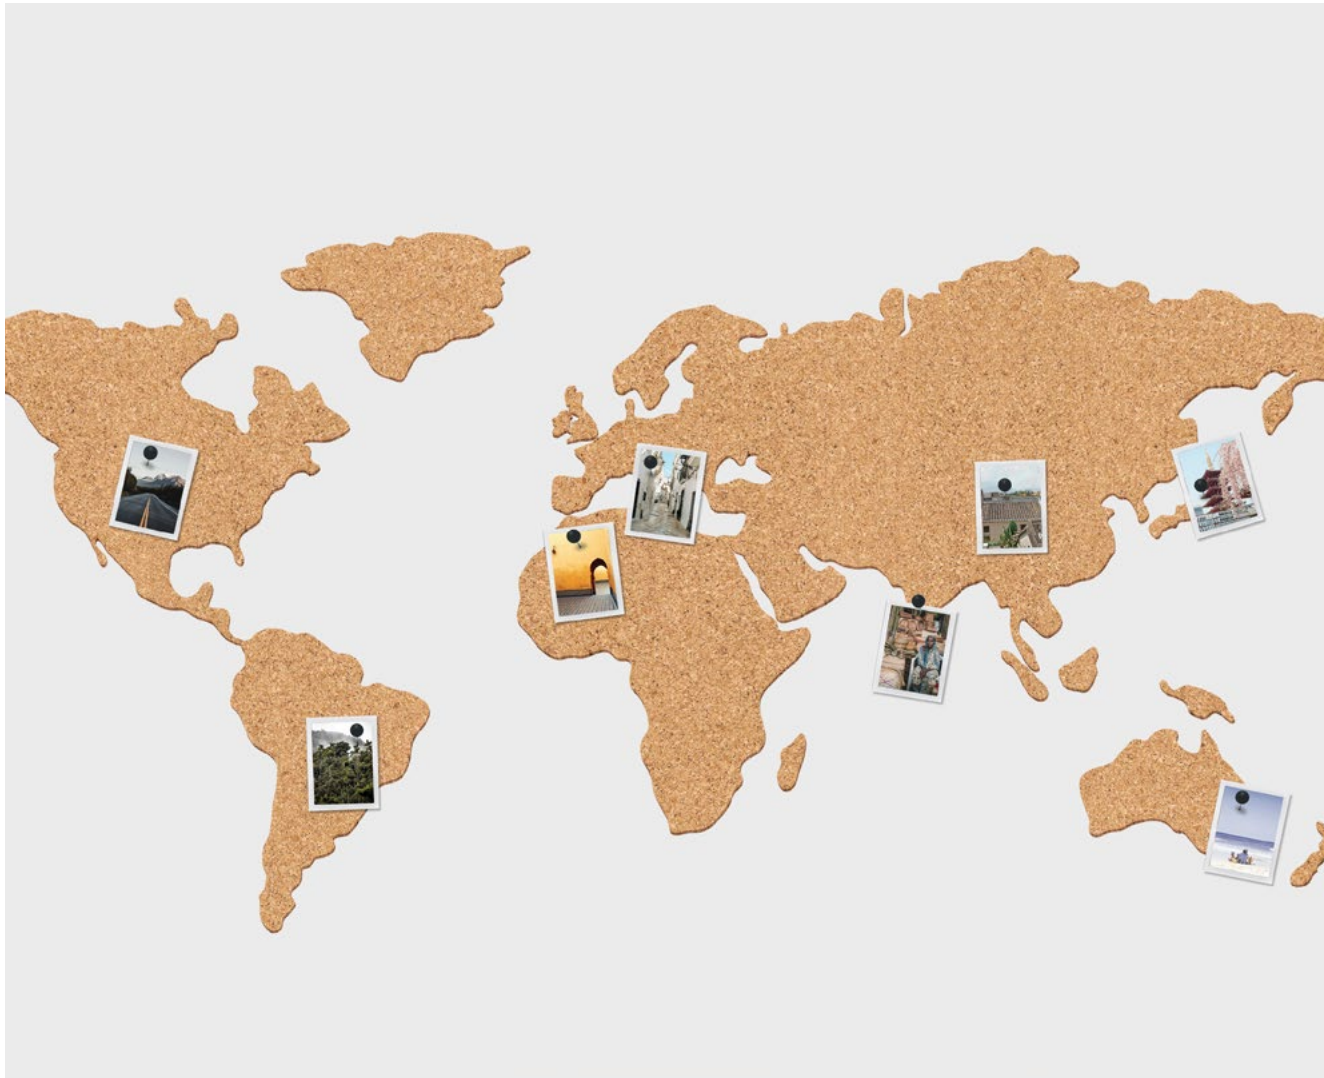

Item Code: Small: SK CORKGLOBE2
Item Code: Large: SK CORKGLOBE1
Item Code: XL: SK CORKGLOBE7

White Cork Globe

- Countries printed white on natural cork that you can stick pins into. (Pins included.)
- Plot where you've been or plan your next adventure.
- Rotates on a sturdy, stainless steel base.

Pack Size: 12

Product: W594 x H825mm • W23.38 x H32.48in

Product: Small: W290 x H420mm • W11.41 x H16.53in

Item Code: LK LUKSD
Item Code: Small: LK LUKSDT

Scratch Map Original

- Remove the foil top layer to record your travels.
- Includes US and Australian state lines, includes Canadian provinces and territories.
- Made in the UK.

Pack Size: 12

Product: W594 x H825mm • W23.38 x H32.48in

Product: Small: W290 x H420mm • W11.41 x H16.53in

Item Code: Small: LK LUKSTRA
Item Code: Large: LK LUSCR

Neon Scratch Maps

- Remove the foil layer to record your travels
- A unique wall art piece, in vivid neon colours
- A3 size for the modern mini apartment

Pack Size: 12

Product in pack: W424 x H301 x D3mm

Item Code: LK LUKSNEON1

Corkboard World Map

- Self-adhesive corkboard in the shape of the world.
- Perfect for formulating travel plans or attaching memorabilia.
- Contains 16 cork pieces and a box of 16 pins.