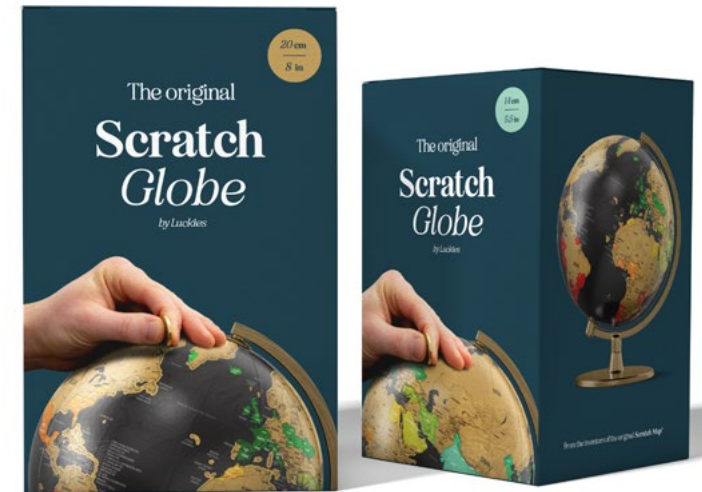

Globes

suckUK®

Smiley Globe

- Smiley x Suck desk globe collaboration
- Yellow and black colourway
- 14cm size

Pack Size: 6

Product in pack: W150 x H175 x D150mm • W5.9 x H6.8 x D5.9in

Item Code: SK GLOBESMY1

Scratch Globe

- Features a top layer of scratchable foil to keep a personal record of your travels.
- Deluxe globe with premium metal stand, looks great on any bookshelf.
- Available in 14cm and 20cm diameter versions.

World Tour by Iron & Glory

- 20cm black and gold double axis globe.
- Brushed metal frame and base.
- Intricately detailed map.

Pack Size: 3

Product in pack: W225 x H280 x D225mm • W8.85 x H9.64 x D8.85in

Item Code: Small: SK CORKGLOBE2
Item Code: Large: SK CORKGLOBE1
Item Code: XL: SK CORKGLOBE7

White Cork Globe

- Countries printed white on natural cork that you can stick pins into. (Pins included.)
- Plot where you've been or plan your next adventure.
- Rotates on a sturdy, stainless steel base.