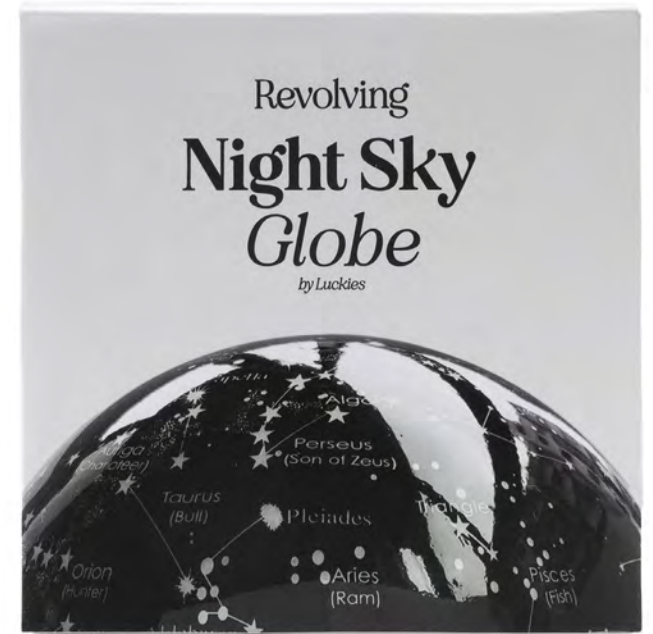

Item Code: LK IAGWT

Cork Globes

- A globe you can stick pins in.
- Rotates on a sturdy, stainless steel base.
- Pack of 6 red map pins included.

Pack Size: Small: 4 • Large: 2 • XL: 1

Product: Small: 5.5" (Ø 14cm) • Large: 10" (Ø 25cm) • XL: 12.5" (Ø 32cm)

Item Code: Small: SK CORKGLOBE2
Item Code: Large: SK CORKGLOBE1
Item Code: XL: SK CORKGLOBE7

White Cork Globe

- Countries printed white on natural cork that you can stick pins into. (Pins included.)
- Plot where you've been or plan your next adventure.
- Rotates on a sturdy, stainless steel base.

Pack Size: Small: 4 • Large: 2

Product in pack: Small: Ø 14cm • Ø 5.5" • Large: Ø 25cm • Ø 10"

Item Code: Small: SK CORKGLOBE6
Item Code: Large: SK CORKGLOBE5

Revolving Globe

- Battery powered spinning desk globe. (AA battery not included.)
- 14-second full rotation - spins for up to 30 days non-stop on one battery.
- High-gloss finish.

Pack Size: 6

Product in pack: W140 x H142 x D140mm • W5.51 x H5.59 x D5.51in

Item Code: LK LUKRG

Revolving Night Sky Globe

- Spins for 30 days non-stop on one battery
- Illuminated & Detailed constellations
- 14-second full rotation