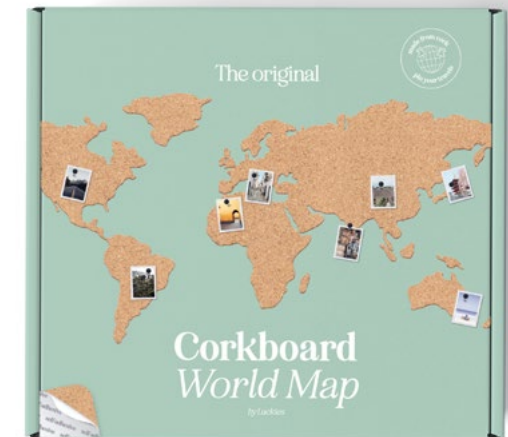

Pack Size: 12

Product: W594 x H825mm • W23.38 x H32.48in

Product: Small: W290 x H420mm • W11.41 x H16.53in

Item Code: LK LUKSD
Item Code: Small: LK LUKSDT

Scratch Map Original

- Remove the foil top layer to record your travels.
- Includes US and Australian state lines, includes Canadian provinces and territories.
- Made in the UK.

Pack Size: 12

Product: W594 x H825mm • W23.38 x H32.48in

Product: Small: W290 x H420mm • W11.41 x H16.53in

Item Code: Small: LK LUKSTRA
Item Code: Large: LK LUSCR

Neon Scratch Maps

- Remove the foil layer to record your travels
- A unique wall art piece, in vivid neon colours
- A3 size for the modern mini apartment

Pack Size: 12

Product in pack: W424 x H301 x D3mm

Item Code: LK LUKSNEON1

Corkboard World Map

- Self-adhesive corkboard in the shape of the world.
- Perfect for formulating travel plans or attaching memorabilia.
- Contains 16 cork pieces and a box of 16 pins.

Pack Size: 12

Assembled map: W1000 x H455 x D5.5mm • W39.37 x H17.91 x D0.22in

Item Code: LK LUKCORK