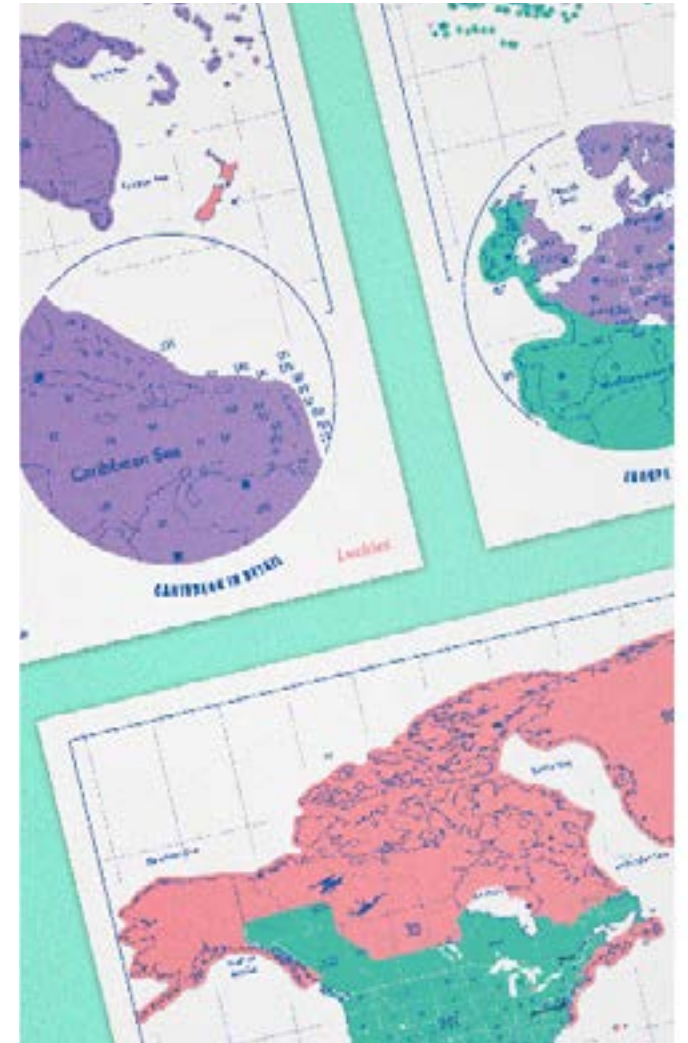

Item Code: LK IAGWT

Cork Globes

- A globe you can stick pins in.
- Rotates on a sturdy, stainless steel base.
- Pack of 6 red map pins included.

Pack Size: Small: 4 • Large: 2 • XL: 1

Product: Small: 5.5" (Ø 14cm) • Large: 10" (Ø 25cm) • XL: 12.5" (Ø 32cm)

Item Code: Small: SK CORKGLOBE2
Item Code: Large: SK CORKGLOBE1
Item Code: XL: SK CORKGLOBE7

White Cork Globe

- Countries printed white on natural cork that you can stick pins into. (Pins included.)
- Plot where you've been or plan your next adventure.
- Rotates on a sturdy, stainless steel base.

Pack Size: 12

Product: W594 x H825mm • W23.38 x H32.48in

Product: Small: W290 x H420mm • W11.41 x H16.53in

Item Code: LK LUKSD
Item Code: Small: LK LUKSDT

Scratch Map Original

- Remove the foil top layer to record your travels.
- Includes US and Australian state lines, includes Canadian provinces and territories.
- Made in the UK.

Pack Size: 12

Product: W594 x H825mm • W23.38 x H32.48in

Product: Small: W290 x H420mm • W11.41 x H16.53in

Item Code: Small: LK LUKSTRA
Item Code: Large: LK LUSCR

Neon Scratch Maps

- Remove the foil layer to record your travels
- A unique wall art piece, in vivid neon colours
- A3 size for the modern mini apartment