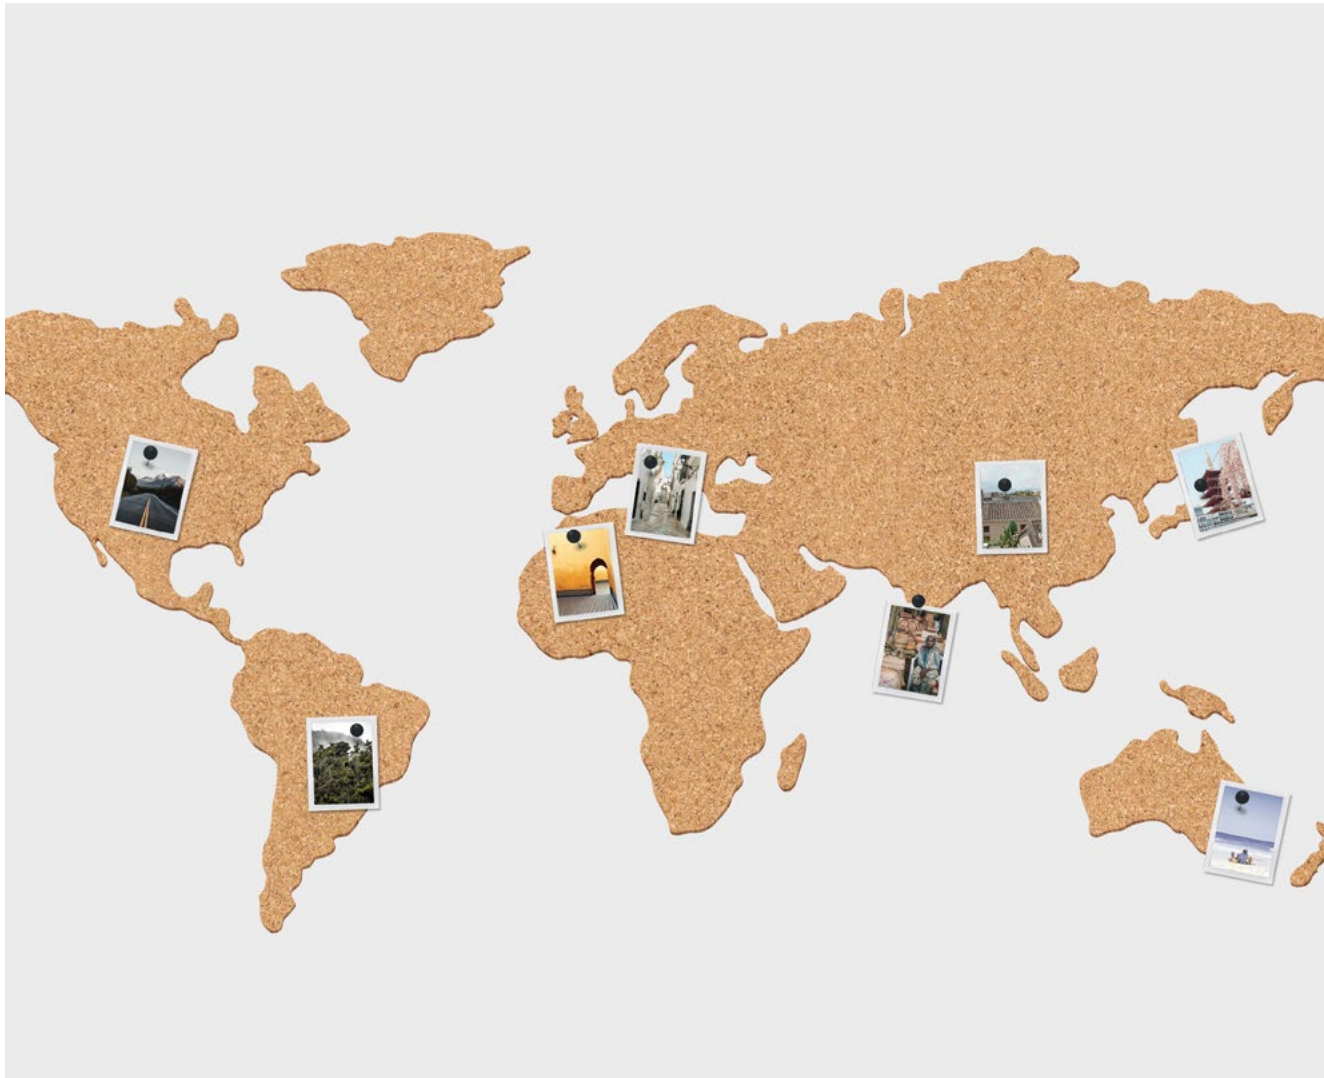

Cork Globes

- A globe you can stick pins in.
- Rotates on a sturdy, stainless steel base.
- Pack of 6 red map pins included.

Pack Size: Small: 4 • Large: 2 • XL: 1

Product: Small: 5.5" (Ø 14cm) • Large: 10" (Ø 25cm) • XL: 12.5" (Ø 32cm)

Item Code: Small: SK CORKGLOBE2
Item Code: Large: SK CORKGLOBE1
Item Code: XL: SK CORKGLOBE7

White Cork Globe

- Countries printed white on natural cork that you can stick pins into. (Pins included.)
- Plot where you've been or plan your next adventure.
- Rotates on a sturdy, stainless steel base.

Pack Size: 6

Product in pack: W140 x H142 x D140mm • W5.51 x H5.59 x D5.51in

Item Code: LK LUKRG

World Tour by Iron & Glory

- 20cm black and gold double axis globe.
- Brushed metal frame and base.
- Intricately detailed map.

Pack Size: 3

Product in pack: W225 x H280 x D225mm • W8.85 x H9.64 x D8.85in

Item Code: LK IAGWT

Corkboard World Map

- Self-adhesive corkboard in the shape of the world.
- Perfect for formulating travel plans or attaching memorabilia.
- Contains 16 cork pieces and a box of 16 pins.