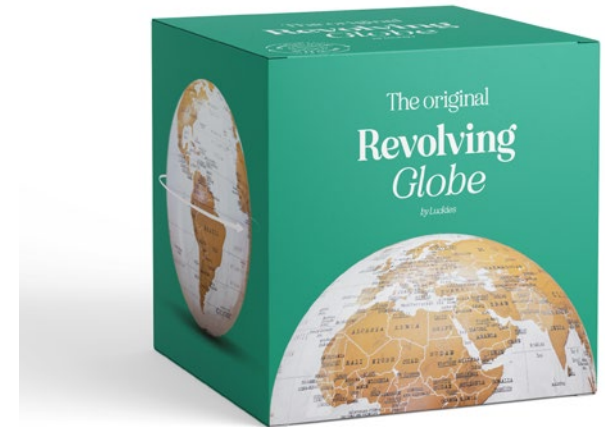

Item Code: LK IAGWT

Cork Globes

- A globe you can stick pins in.
- Rotates on a sturdy, stainless steel base.
- Pack of 6 red map pins included.

Pack Size: Small: 4 • Large: 2 • XL: 1

Product: Small: 5.5" (Ø 14cm) • Large: 10" (Ø 25cm) • XL: 12.5" (Ø 32cm)

Item Code: Small: SK CORKGLOBE2
Item Code: Large: SK CORKGLOBE1
Item Code: XL: SK CORKGLOBE7

White Cork Globe

- Countries printed white on natural cork that you can stick pins into. (Pins included.)
- Plot where you've been or plan your next adventure.
- Rotates on a sturdy, stainless steel base.

Pack Size: Small: 4 • Large: 2

Product in pack: Small: Ø 14cm • Ø 5.5" • Large: Ø 25cm • Ø 10"

Item Code: Small: SK CORKGLOBE6
Item Code: Large: SK CORKGLOBE5

Revolving Globe

- Battery powered spinning desk globe. (AA battery not included.)
- 14-second full rotation - spins for up to 30 days non-stop on one battery.
- High-gloss finish.

Pack Size: 6

Product in pack: W140 x H142 x D140mm • W5.51 x H5.59 x D5.51in

Item Code: LK LUKRG

Revolving Night Sky Globe

- Spins for 30 days non-stop on one battery
- Illuminated & Detailed constellations
- 14-second full rotation