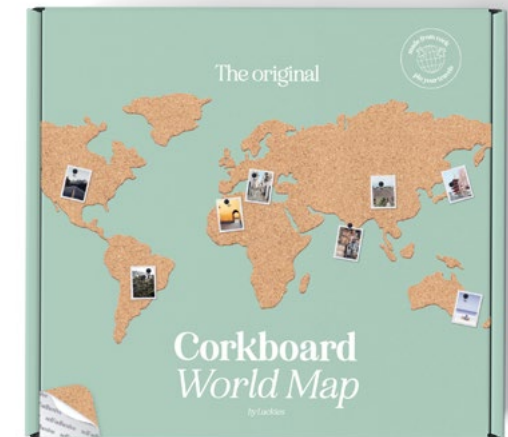

Item Code: Small: SK CORKGLOBE2
Item Code: Large: SK CORKGLOBE1
Item Code: XL: SK CORKGLOBE7

White Cork Globe

- Countries printed white on natural cork that you can stick pins into. (Pins included.)
- Plot where you've been or plan your next adventure.
- Rotates on a sturdy, stainless steel base.

Pack Size: Small: 4 • Large: 2

Product in pack: Small: Ø 14cm • Ø 5.5" • Large: Ø 25cm • Ø 10"

Item Code: Small: SK CORKGLOBE6
Item Code: Large: SK CORKGLOBE5

Revolving Globe

- Battery powered spinning desk globe. (AA battery not included.)
- 14-second full rotation - spins for up to 30 days non-stop on one battery.
- High-gloss finish.

Pack Size: 6

Product in pack: W140 x H142 x D140mm • W5.51 x H5.59 x D5.51in

Item Code: LK LUKRG

World Tour by Iron & Glory

- 20cm black and gold double axis globe.
- Brushed metal frame and base.
- Intricately detailed map.

Pack Size: 3

Product in pack: W225 x H280 x D225mm • W8.85 x H9.64 x D8.85in

Item Code: LK IAGWT

Corkboard World Map

- Self-adhesive corkboard in the shape of the world.
- Perfect for formulating travel plans or attaching memorabilia.
- Contains 16 cork pieces and a box of 16 pins.