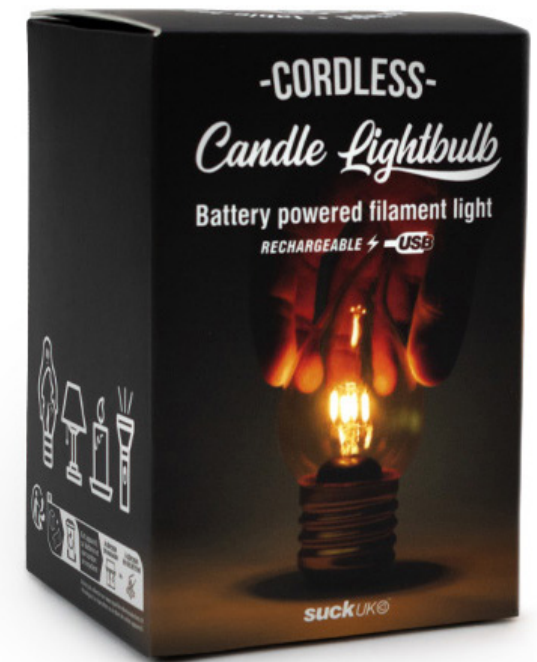

Item Code: SK TIDYCHIMP1

Poison Potion

- Apothecary bottle with glowing white 'Poison Skull' inside
- Glass, cork and metal construction
- USB rechargeable cable included

Pack Size: 6

Product in pack: W85 x H140x D85mm

Item Code: LIGHTPOT2

Cordless Candle Lightbulb

- Switch between on, off and flickering modes
- Golden tinted glass to offer a warm glow
- USB rechargeable, cable included

Pack Size: 6

Product in pack: W85 x H130x D85mm

Item Code: LIGHTBULB6

Skull Bookends

- Life-size replica of a human skull
- Cut in half down the middle
- Fill your head with books!

Pack Size: 4

Product in pack: W190 x H190 x D180 mm • W7.5 x H7.5 x D7.1 in

Product in pack: W120 x H230 x D120 mm • W4.7 x H9 x D4.7 in

Code: SK TIDYHAND1

Skull Tidy

- A hollow skull for your essentials.
- Highly detailed surface and shape.
- The ideal place to store your wallet, keys, phone, jewellery or makeup.