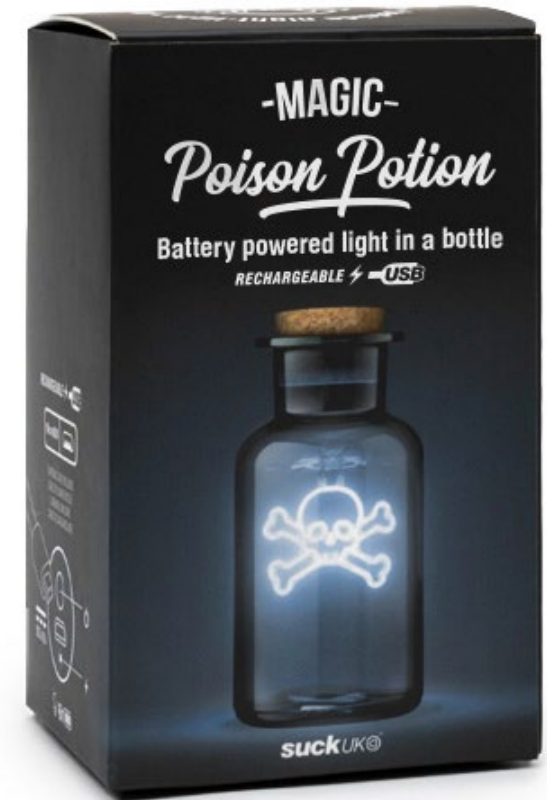

Chimp Tidy

- Ceramic chimp head with secret storage compartment for your daily clutter.
- Headphone Stand, Hat Holder, Glasses, Keys, Spare Change...
- Get organised you monkey!

Pack Size: 2

Product in pack: W180 x H270 x D210 mm • W7 x H11 x D8 in

Item Code: SK TIDYCHIMP1

Poison Potion

- Apothecary bottle with glowing white 'Poison Skull' inside
- Glass, cork and metal construction
- USB rechargeable cable included

Pack Size: 6

Product in pack: W85 x H140x D85mm