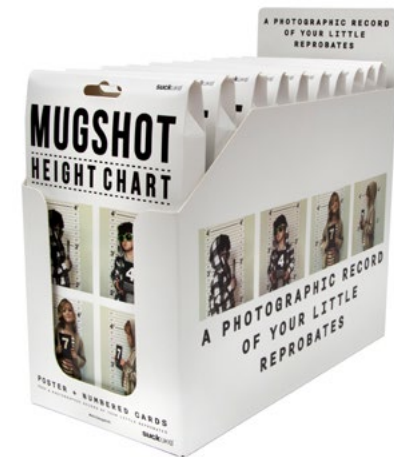

Pack Size: 12

Product in pack: W48 x H235 x D32 mm • W2 x H9 x D1.3 in

Code: SK TONGSKULL1

Playing Card Drink Mats

- 54 different drink marker beer mats (Full deck of 52 + 2 Jokers).
- Absorbent, durable paper pulp, great for soaking up spills.
- Use as drink markers, remember your card, don't lose your drink.

Pack Size: 12

Product in pack: W104 x H68 x D97mm • W4.09 x H2.68 x D3.82in

Item Code: SK DMATPLAY1

Mugshot Height Chart

- Double sided poster with measurements in feet & inches / metres & cm
- 10 double sided number cards to show your age
- Keep a photographic record of your little ones as they grow

Pack Size: 24

Product in pack: W136 x H230 x D21 mm • W5.4 x H9 x D0.8 in

Code: SK CHARTLINEUP

Skull Coin Tray

- One piece heavy, cast iron dish
- Grinning skull with crooked teeth
- Plastic free product & packaging