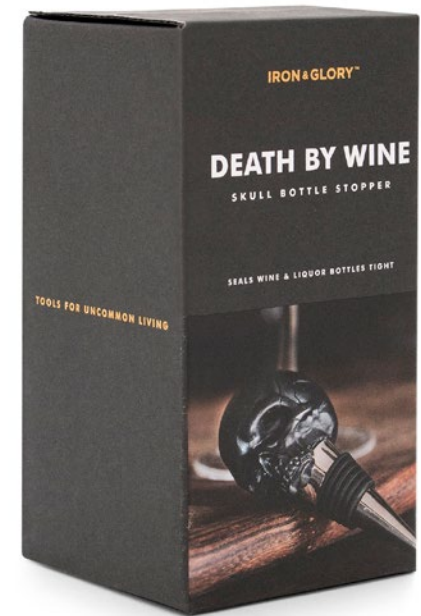

Pack Size: 6

Product in pack: W85 x H130x D85mm

Item Code: LIGHTBULB5

Hidden Skulls Umbrella

- Raindrops expose a pattern of skulls.
- Skulls appear when the umbrella gets wet / Pattern is invisible when dry.
- Carbon fibre struts / Lightweight / Super-tough / Telescopic / Matching slip-on carry case..

Pack Size: 6

Product in pack: W255 x H110 x D55 mm • W10 x H4.3 x D2.2 in

Code: SK UMBRELLASKL1

Death by Wine by Iron & Glory

- Skull wine bottle stopper.
- Metal body with a silicone seal and a resin skull in a matte black finish.
- Stylish presentation box.

Pack Size: 12

Product in pack: W65 x H130 x D65mm • W2.55 x H5.11 x D2.55in

Item Code: Black: LK IAGDBWB

Apocalypse Survival Kit by Iron & Glory

- Five piece survival set.
- Multi-tool / Wire Saw
- Compass / Key ring whistle / Key ring torch

Pack Size: 12

Product in pack: W95 x H72 x D25mm • W3.75 x H2.85 x D1.00in

Item Code: LK IAGASK

Legless Cork Screw

- Pirate bottle opener.
- Easy opener lever, foil cutter, beer bottle opener.
- Made from stainless steel and matt black rubber.