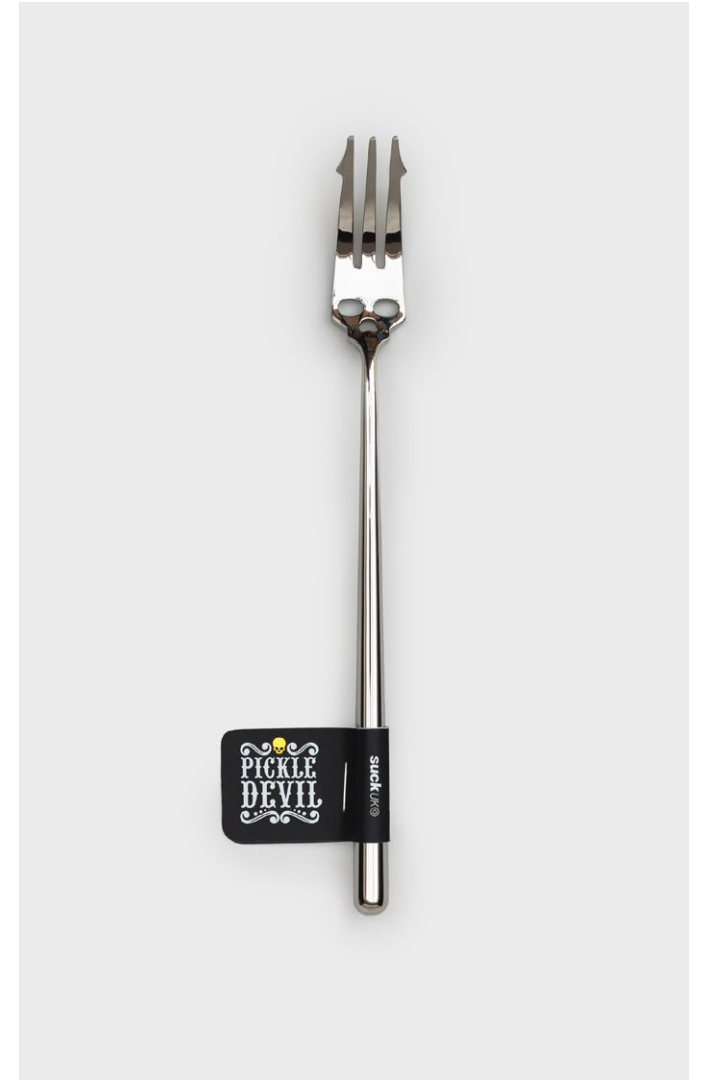

PICKLE FORK

- Skull pickle fork
- Polished high-grade stainless steel
- Printed tag with gold foil

Pack Size: 12

Product in pack: W65 x H330x D2mm

Item Code: SK SPOONSKULL6