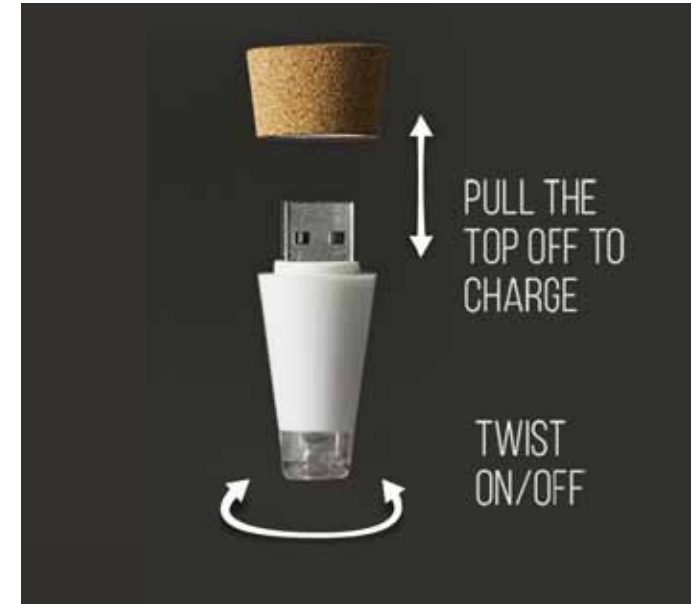

Legless Corkscrew

- Pirate bottle opener.
- Easy open lever, foil cutter and beer bottle opener.
- Made from stainless steel and matte black rubber.

Pack Size: 12

Product in pack: W78 x H268 x D18mm • W3.07 x H10.55 x D0.71in

Item Code: SK BOPIRATE1

Rechargeable Bottle Light

- Rechargeable light that turns bottles into lamps.
- Cork-shaped light that fits into almost any bottle.
- Recharges via USB in 1 hour, runs for 3 hours when fully charged.

Pack Size: 6

Product in pack: W85 x H130 x D85mm • W3.3 x H5.2 x D3.3in

Item Code: SK LIGHTBULB1

Skull Lamp

- Dead cool ceramic table lamp.
- Made from 100% natural, unglazed ceramic with LED lights that shine through the surface.
- USB powered with inline on/off switch on the cable.