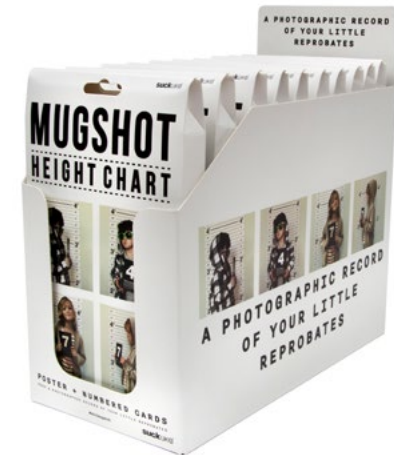

Legless Corkscrew

- Pirate bottle opener.
- Easy open lever, foil cutter and beer bottle opener.
- Made from stainless steel and matte black rubber.

Pack Size: 12

Product in pack: W78 x H268 x D18mm • W3.07 x H10.55 x D0.71in

Item Code: SK BOPIRATE1

Rechargeable Bottle Light

- Rechargeable light that turns bottles into lamps.
- Cork-shaped light that fits into almost any bottle.
- Recharges via USB in 1 hour, runs for 3 hours when fully charged.

Pack Size: 12

Product in pack: Single: W22 x H50 x D23mm • W3.1 x H5.0 x D1.0in

Twin Pack: W100 x H164 x D25mm • W3.93 x H6.45 x D0.98in

Item Code: Single Pack: SK LIGHTBOTTLE1

Item Code: Twin Pack: SK LIGHTBOTTLE2

Mugshot Height Chart

- Double sided poster with measurements in feet & inches / metres & cm
- 10 double sided number cards to show your age
- Keep a photographic record of your little ones as they grow