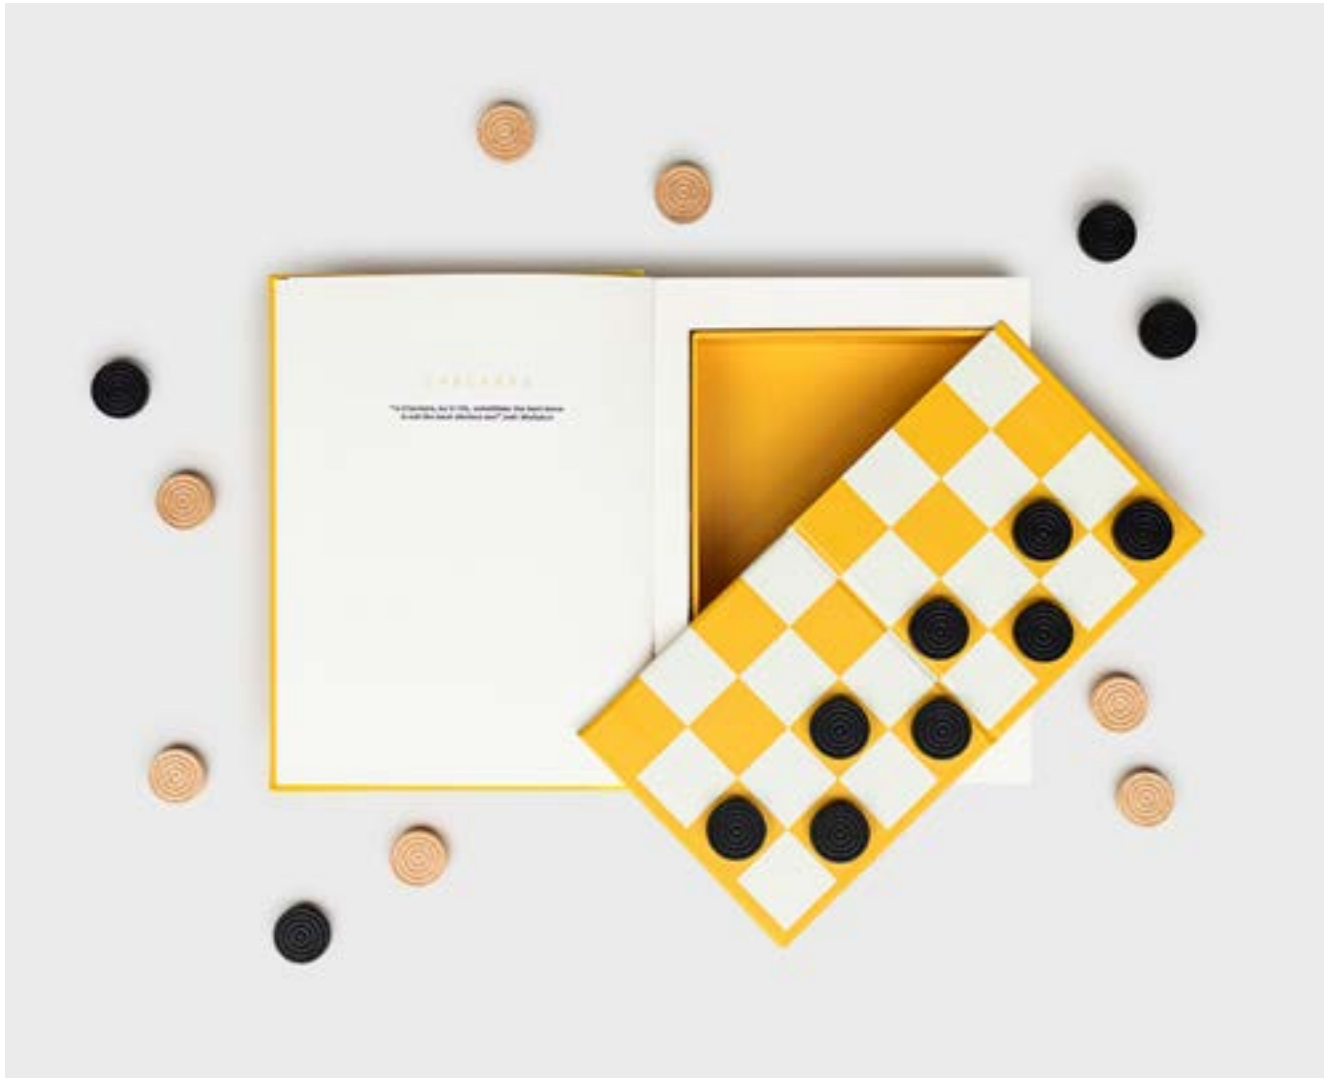

The Games Library - Checkers

- Wooden Checkers set within a book
- Classic book-cloth bound hardback book
- Cut out pages conceal the board and pieces

Pack Size: 6

Product in pack: W160 x H220 x D40mm • W6.3 x H8.7 x D1.6in

Item Code: LK TGLCHECK