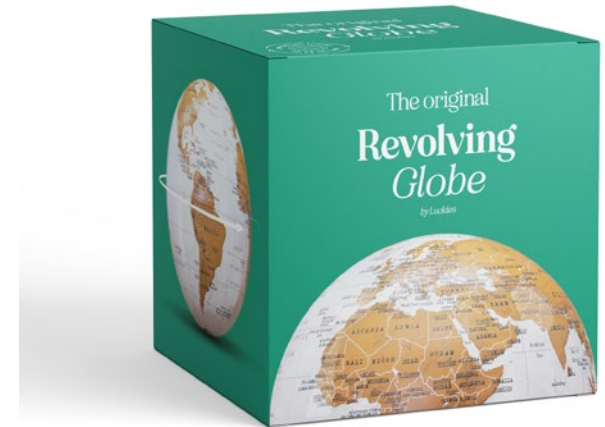

Revolving Globe

- Battery powered spinning desk globe. (AA battery not included.)
- 14-second full rotation - spins for up to 30 days non-stop on one battery.
- High-gloss finish.

Pack Size: 6

Product in pack: W140 x H142 x D140mm • W5.51 x H5.59 x D5.51in

Item Code: LK LUKRG