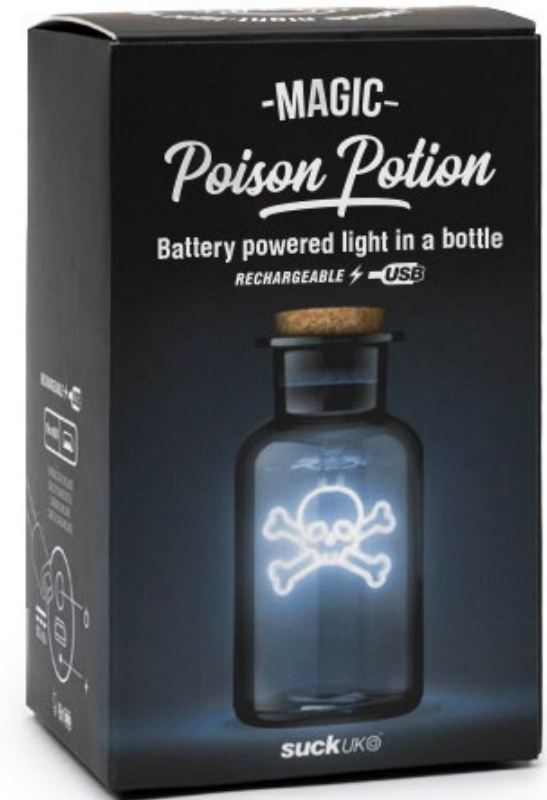

- Spins for 30 days non-stop on one battery
- Illuminated & Detailed constellations
- 14-second full rotation

Pack Size: 6

Product in pack: W140 xH140 x D140mm • W5.5 x H5.5 x D5.5in

Item Code: LK LUKRGNS

Cordless Calavera Lightbulb

- Sugar skull cordless lightbulb
- Glass and metal construction
- USB rechargeable, cable included

Pack Size: 6

Product in pack: W85 x H130x D85mm

Item Code: LIGHTBULB5

Love Potion

- Apothecary bottle with glowing pink 'Love Heart' inside
- Glass, cork and metal construction
- USB rechargeable cable included

Pack Size: 6

Product in pack: W85 x H140x D85mm

Item Code: LIGHTPOT1

Poison Potion

- Apothecary bottle with glowing white 'Poison Skull' inside
- Glass, cork and metal construction
- USB rechargeable cable included

Pack Size: 6

Product in pack: W85 x H140x D85mm

Item Code: LIGHTPOT2

Cordless Candle Lightbulb