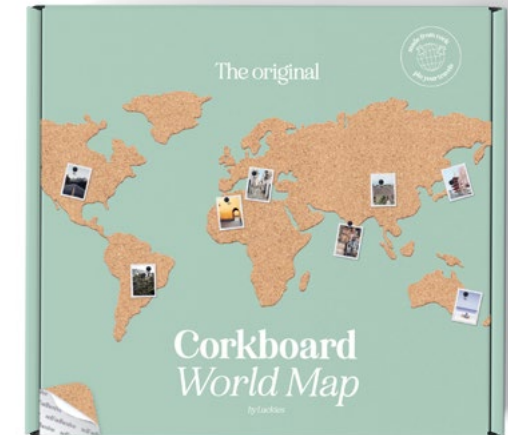

Peace Out

- Premium headphone display styled as peace pose.
- Suitable for headsets or in in-ear headphones.
- Weighted, and with non-slip felt base.

Pack Size: LK LUKPEA: 6 • LK LUKPEAM: 12

Product: W135 x H285 x D90mm • W5.31 x H11.22 x D3.54in

Product (mini): W90 x H180 x D60mm • W3.54 x H7.08 x D2.36in

Item Code: LK LUKPEA
Item Code: Mini: LK LUKPEAM

Smartphone Projector 2.0

- Turn your smartphone into a home cinema.
- Fits phones up to 80mm x 160mm (3.2 x 6.2 inches).
- Compatible with iPhone 6 and iPhone 6 Plus - comes ready assembled.

Pack Size: 12

Product in pack: W175 x H185 x D105mm • W6.88 x H7.28 x D4.13in

Item Code: LK LUKPRO2
Item Code: LK LUKPRO2G

Corkboard World Map

- Self-adhesive corkboard in the shape of the world.
- Perfect for formulating travel plans or attaching memorabilia.
- Contains 16 cork pieces and a box of 16 pins.