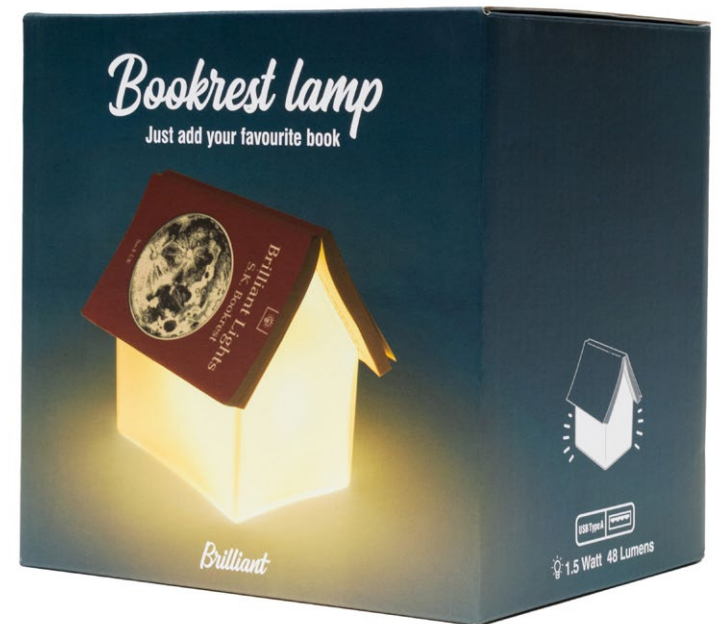

Pack Size: 6

Product in pack: W85 x H130 x D85mm • W3.3 x H5.2 x D3.3in

Item Code: SK LIGHTBULB1

Skull Lamp

- Dead cool ceramic table lamp.
- Made from 100% natural, unglazed ceramic with LED lights that shine through the surface.
- USB powered with inline on/off switch on the cable.

Pack Size: 2

Product in pack: W159 x H175 x D219mm • W6.25 x H6.88 x D8.62in

Item Code: SK LIGHTSKULL1

Book Rest Lamp

- An LED house shaped reading lamp.
- Frosted, semi-transparent appearance produces a soft warm light.
- Ideal as a reading lamp and as a book rest.

Pack Size: 4

Product in pack: W155 x H155 x D120mm • W6.10 x H6.10 x D4.72in

Item Code: SK BOOKREST2 UNI

Dead Man's Hand by Iron & Glory

- Premium poker set.
- 100 custom poker chips (4 different colour ways, 25 of each).
- Wooden presentation box / engraved metal dealer chip / deck of playing cards.