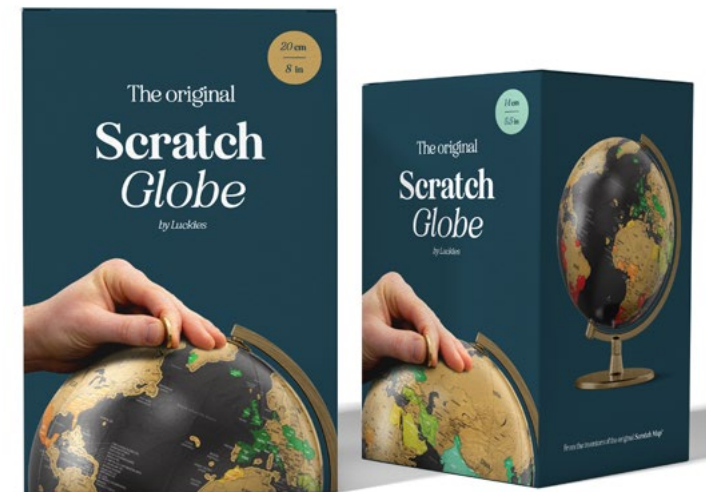

Item Code (14cm): LK LUKSG2
Item Code (20cm): LK LUKSG3