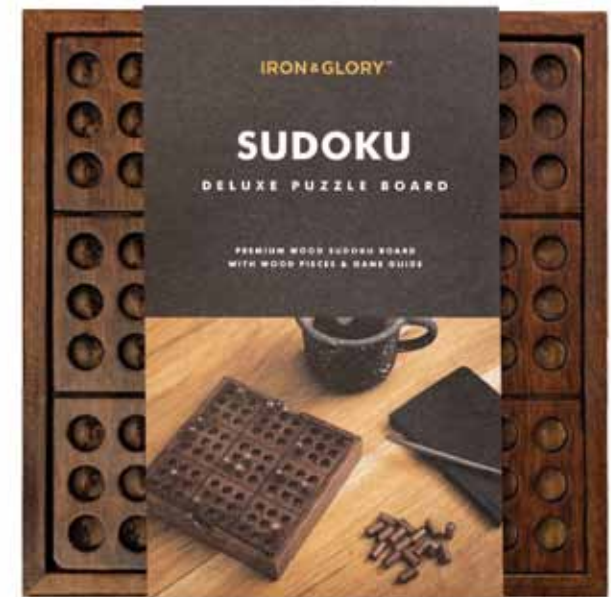

Pack Size: 6

Product in pack: W280 x H55 x D220mm • W11.6 x H2.1 x D8.66in

Item Code: LK IAGDH

Solitaire by Iron & Glory

- Premium wooden solitaire / solo noble set.
- All in one design, the storage box is the playing board.
- Contains wood game board, 33 glass marbles, cotton bag & game guide.

Pack Size: 12

Product in pack: W140 x H140x D25mm • W5.51 x H5.51 x D0.98in

Item Code: LK IAGSOL

Tic-Tac-Toe by Iron & Glory

- Premium wooden tic-tac-toe / noughts & crosses set.
- All in one design, the storage box is the playing board.
- Contains wood game board, 10 wooden playing pieces & game guide.

Pack Size: 12

Product in pack: W140 x H140x D25mm • W5.51 x H5.51 x D0.98in

Item Code: LK IAGTIC

Reversi

- Deluxe two-player board game
- 64 reversible wooden playing pegs
- Printed rules and instructions included

Pack Size: 12

Product in pack: W140 x H140 x D25 mm • W5.5 x H5.5 x D1 in

Code: LK IAGREV

Sudoku by Iron & Glory

- Premium wooden sudoku puzzle.
- Includes 81 numbered, wooden pegs.
- Game guide included with instructions, puzzles & solutions.