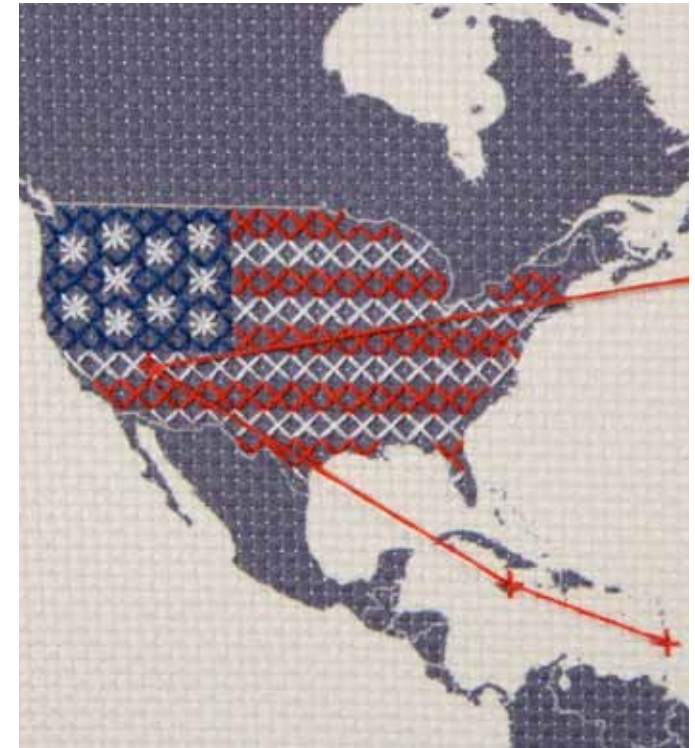

Pack Size: Small: 4 • Large: 2 • XL: 1

Product: Small: 5.5" (Ø 14cm) • Large: 10" (Ø 25cm) • XL: 12.5" (Ø 32cm)

Item Code: Small: SK CORKGLOBE2
Item Code: Large: SK CORKGLOBE1
Item Code: XL: SK CORKGLOBE7

White Cork Globe

- Countries printed white on natural cork that you can stick pins into. (Pins included.)
- Plot where you've been or plan your next adventure.
- Rotates on a sturdy, stainless steel base.

Pack Size: Small: 4 • Large: 2

Product in pack: Small: Ø 14cm • Ø 5.5" • Large: Ø 25cm • Ø 10"

Item Code: Small: SK CORKGLOBE6
Item Code: Large: SK CORKGLOBE5

CROSS STITCH MAP

-Record your travels in thread-

Cross Stitch Map

You can sew your own way. 4 coloured embroidery threads and 2 embroidery needles included

Pack Size: 6

Product in pack: W600 x H75 x D55mm / W23.6 x H2.95 x D2.16in

Code: SK MAPSTITCH1

MAPSTITCH1
Stitch World Map