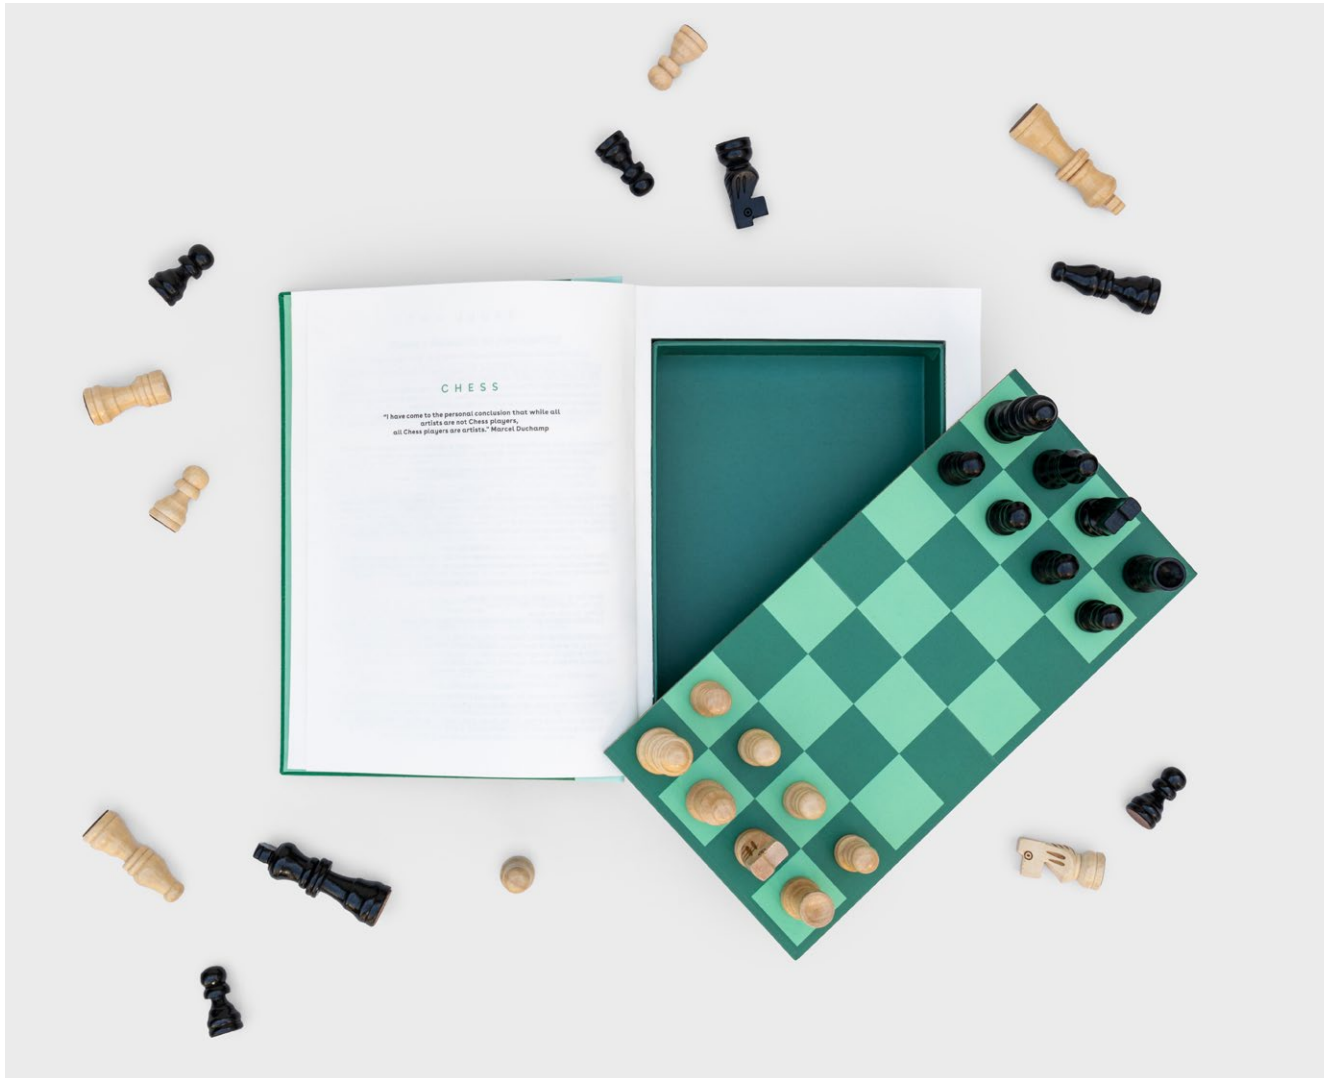

The Games Library - Chess

- Wooden Chess set within a book
- Classic book-cloth bound hardback book
- Cut out pages conceal the board and pieces

Pack Size: 6

Product in pack: W160 x H220 x D40mm • W6.3 x H8.7 x D1.6in

Item Code: LK TGLCHESS