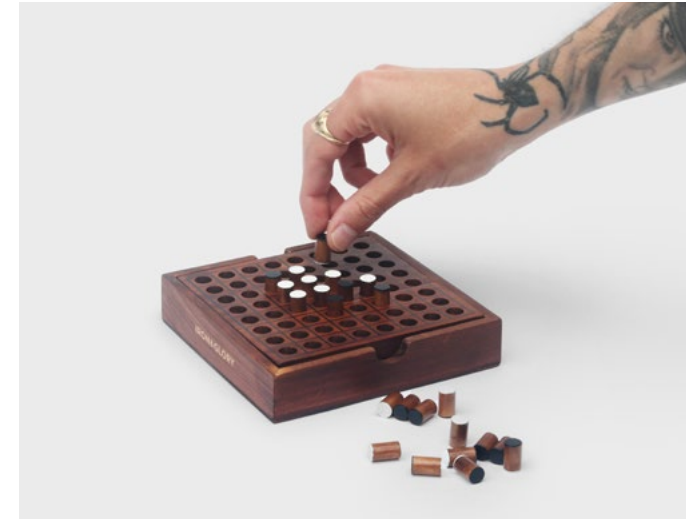

Reversi

- Deluxe two-player board game
- 64 reversible wooden playing pegs
- Printed rules and instructions included

Pack Size: 12

Product in pack: W140 x H140 x D25 mm • W5.5 x H5.5 x D1 in

Code: LK IAGREV