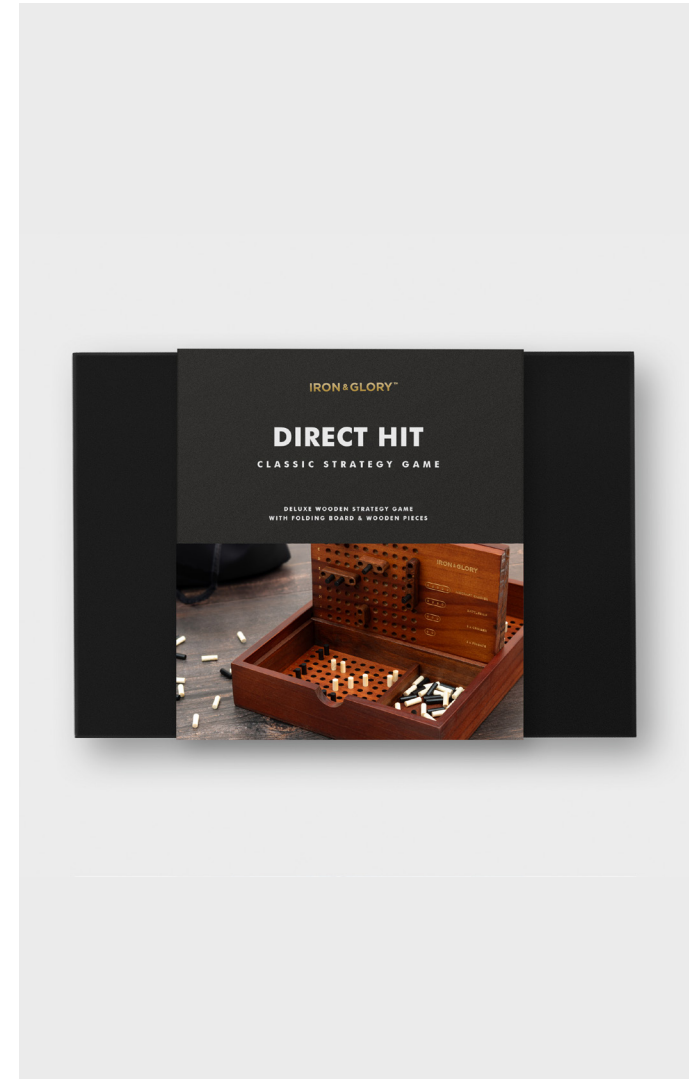

Pack Size: 2

Product in pack: W159 x H175 x D219mm • W6.25 x H6.88 x D8.62in

Item Code: SK LIGHTSKULL1

Book Rest Lamp

- An LED house shaped reading lamp.
- Frosted, semi-transparent appearance produces a soft warm light.
- Ideal as a reading lamp and as a book rest.

Pack Size: 4

Product in pack: W155 x H155 x D120mm • W6.10 x H6.10 x D4.72in

Item Code: SK BOOKREST2 UNI

Dead Man's Hand by Iron & Glory

- Premium poker set.
- 100 custom poker chips (4 different colour ways, 25 of each).
- Wooden presentation box / engraved metal dealer chip / deck of playing cards.

Pack Size: 3

Product in pack: W216 x H186 x D75mm • W8.50 x H7.32 x D2.95in

Item Code: LK IAGDMH

Direct Hit

- Deluxe two player wooden board game
- Includes 240 hit and miss pegs and 12 ships
- All in one design, the box is the playing board

Pack Size: 6

Product in pack: W280 x H55 x D220mm • W11.6 x H2.1 x D8.66in

Item Code: LK IAGDH

Solitaire by Iron & Glory

- Premium wooden solitaire / solo noble set.
- All in one design, the storage box is the playing board.
- Contains wood game board, 33 glass marbles, cotton bag & game guide.