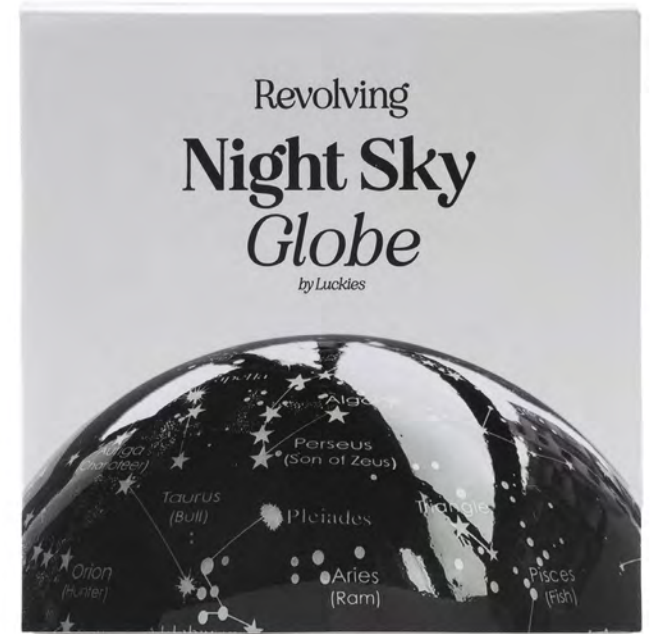

Item Code: SK DISHSKULL2

Pencil Light

- The tip is the switch.
- The eraser lights up.
- Quality aluminium body.

Pack Size: 6

Product in pack: W63 x H200 x D27mm •W2.4 x H7.87 x D1.06n

Item Code: SK LIGHTPENCIL1

Smiley Globe

- Smiley x Suck desk globe collaboration
- Yellow and black colourway
- 14cm size

Pack Size: 6

Product in pack: W150 x H175 x D150mm • W5.9 x H6.8 x D5.9in

Item Code: SK GLOBESMY1

Revolving Night Sky Globe