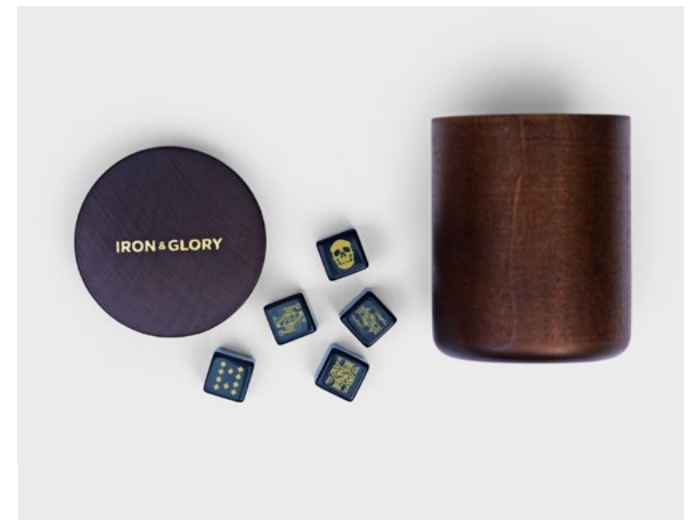

Shake, Rattle & Roll

- Deluxe poker dice game
- Wooden shaker cup with lid
- Five black and gold dice

Pack Size: 12

Product in pack: W75 x H95 x D75 mm • W3 x H3.7 x D3 in

Code: LK IAGSRR