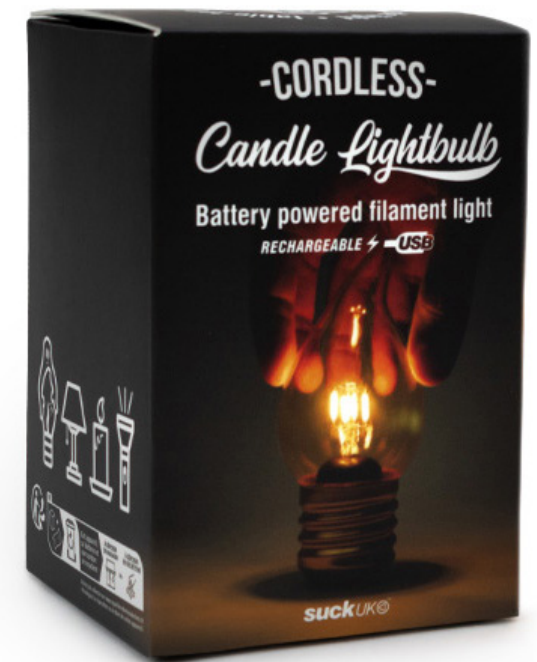

- Apothecary bottle with glowing pink 'Love Heart' inside
- Glass, cork and metal construction
- USB rechargeable cable included

Pack Size: 6

Product in pack: W85 x H140x D85mm

Item Code: LIGHTPOT1

Poison Potion

- Apothecary bottle with glowing white 'Poison Skull' inside
- Glass, cork and metal construction
- USB rechargeable cable included

Pack Size: 6

Product in pack: W85 x H140x D85mm

Item Code: LIGHTPOT2

Cordless Candle Lightbulb

- Switch between on, off and flickering modes
- Golden tinted glass to offer a warm glow
- USB rechargeable, cable included

Pack Size: 6

Product in pack: W85 x H130x D85mm

Item Code: LIGHTBULB6

Cordless Smiley Lightbulb

- Our renowned cordless bulb, now in a bright yellow Smiley edition
- Glass and metal construction
- USB rechargeable cable included

Pack Size: 6

Product in pack: W85 x H130x D85mm

Item Code: LIGHTBULBSY1