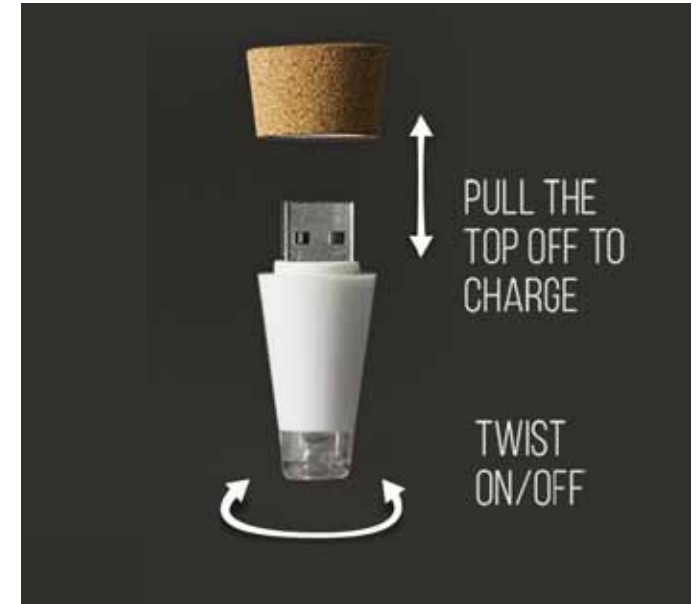

Pack Size: 6

Product in pack: W538xH40xD51mm / W21.2xH1.57xD2.00in

Code: SK HOOKPLANETS1

5 060043 066291 >
HOOKPLANETS1
Solar System Coat Rack

UPC/EAN CODE: 5-060043-066291

Rechargeable Bottle Light

- Rechargeable light that turns bottles into lamps.
- Cork-shaped light that fits into almost any bottle.
- Recharges via USB in 1 hour, runs for 3 hours when fully charged.