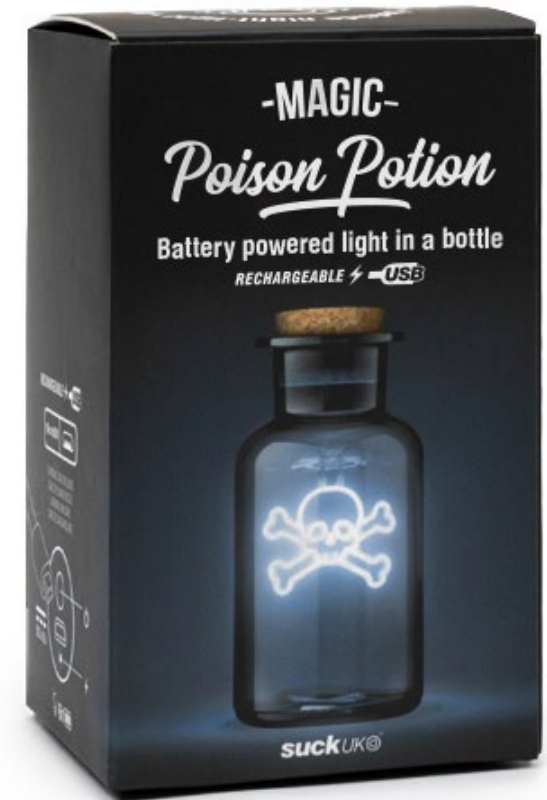

# Love Potion

- Apothecary bottle with glowing pink 'Love Heart' inside
- Glass, cork and metal construction
- USB rechargeable cable included

**Pack Size:** 6

**Product in pack:** W85 x H140x D85mm

**Item Code:** LIGHTPOT1

# Poison Potion

- Apothecary bottle with glowing white 'Poison Skull' inside
- Glass, cork and metal construction
- USB rechargeable cable included

**Pack Size:** 6

**Product in pack:** W85 x H140x D85mm