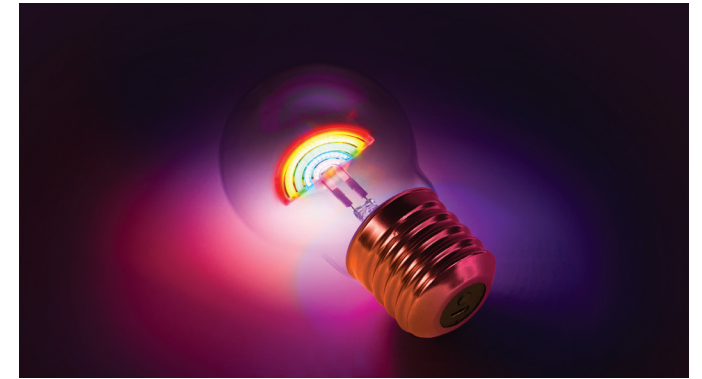

Cordless Rainbow Lightbulb

- USB Rechargeable battery powered lightbulb with multi-coloured, rainbow, filament.
- Metal & Glass - looks and feels just like a regular lightbulb.
- Hold it safely in your hands, a great table decoration or night light.

Pack Size: 6

Product in pack: W85 x H130 x D85mm • W3.3 x H5.2 x D3.3in

Item Code: SK LIGHTBULB3