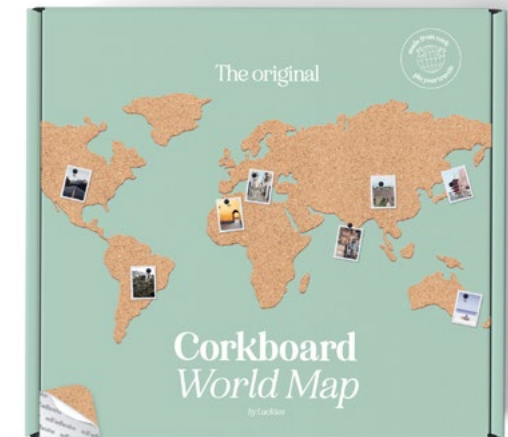

- Unique, patterned socks in a bold beer-can pack.
- Size – UK 7-11 / US 8-12 / EUR 41-45.
- Hazy IPA (Orange) Blonde (Yellow) Imperial Stout (Black)

Pack Size: 12

Product in can: W65 x H127 x D65mm • W2.55 x H5.00 x D2.55in

Item Code: Hazy IPA: LK LUKCSA
 Item Code: Blonde: LK LUKCSL
 Item Code: Imperial Stout: LK LUKCSS

Ice Cream Socks

- Novelty giftable and delicious looking socks.
- Ankle sock; one size fits all. One pair per pack.
- Available in: Mint Choc Chip, Hundreds & Thousands, Blueberry Ripple, Raspberry Ripple

Pack Size: 12

Product: W260 x H75 x D5mm • W10.23 x H2.95 x D0.19in

Item Code: Blueberry Ripple: LK LUKSOBR
Item Code: Hundreds & Thousands: LK LUKSOCH
Item Code: Mint Choc Chip: LK LUKSOCM
Item Code: Raspberry Ripple: LK LUKSOCRR

Corkboard World Map

- Self-adhesive corkboard in the shape of the world.
- Perfect for formulating travel plans or attaching memorabilia.
- Contains 16 cork pieces and a box of 16 pins.

Pack Size: 12

Assembled map: W1000 x H455 x D5.5mm • W39.37 x H17.91 x D0.22in