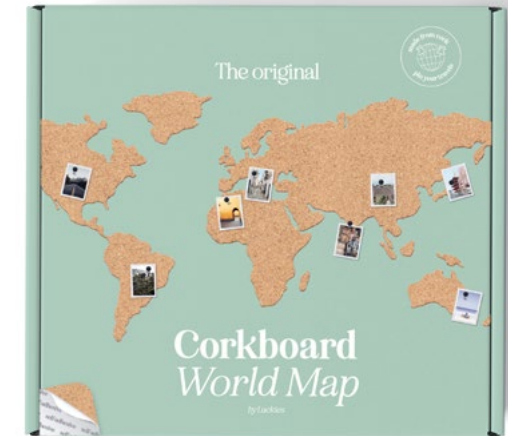

Pack Size: 6

Product in pack: W65 x H127 x D65mm • W2.56 x H5 x D2.56in

Item Code: Cherryade: LK LUKSSCH
Item Code: Bubblegum: LK LUKSSBU
Item Code: Cream Soda: LK LUKSSCS

Revolving Globe

- Battery powered spinning desk globe. (AA battery not included.)
- 14-second full rotation - spins for up to 30 days non-stop on one battery.
- High-gloss finish.

Pack Size: 6

Product in pack: W140 x H142 x D140mm • W5.51 x H5.59 x D5.51in

Item Code: LK LUKRG

Brown Paper Bag

- Insulated lunch bag with magnetic fastening.
- Perfect for packed lunches and picnics.
- Tear proof / splash proof.

Pack Size: 6

Product: W200 x H230 x D150mm • W7.87 x H9.05 x D5.90in

Item Code: LK LUKBRW

Corkboard World Map

- Self-adhesive corkboard in the shape of the world.
- Perfect for formulating travel plans or attaching memorabilia.
- Contains 16 cork pieces and a box of 16 pins.

Pack Size: 12

Assembled map: W1000 x H455 x D5.5mm • W39.37 x H17.91 x D0.22in

Item Code: LK LUKCORK