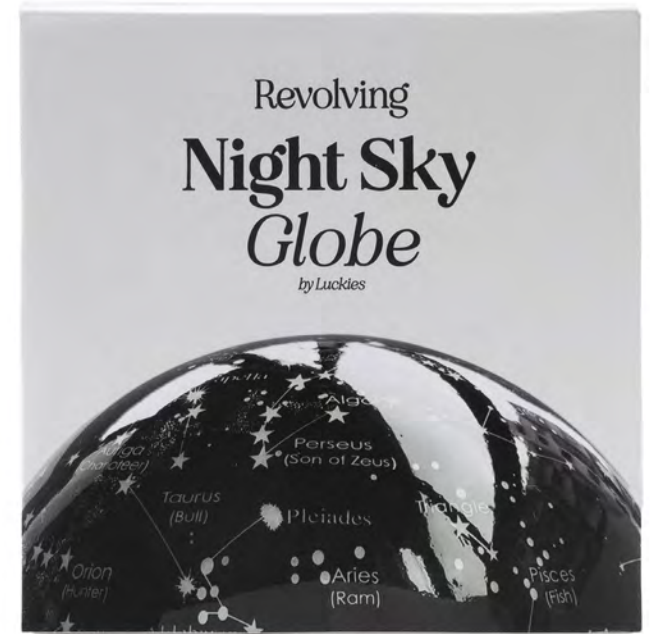

Item Code: Hazy IPA: LK LUKCSA
 Item Code: Blonde: LK LUKCSL
 Item Code: Imperial Stout: LK LUKCSS

Ice Cream Socks

- Novelty giftable and delicious looking socks.
- Ankle sock; one size fits all. One pair per pack.
- Available in: Mint Choc Chip, Hundreds & Thousands, Blueberry Ripple, Raspberry Ripple

Pack Size: 12

Product: W260 x H75 x D5mm • W10.23 x H2.95 x D0.19in

Item Code: Blueberry Ripple: LK LUKSOBR
Item Code: Hundreds & Thousands: LK LUKSOCH
Item Code: Mint Choc Chip: LK LUKSOCM
Item Code: Raspberry Ripple: LK LUKSOCRR

Item Code: LK LUKCORK

Revolving Night Sky Globe

- Spins for 30 days non-stop on one battery
- Illuminated & Detailed constellations
- 14-second full rotation

Pack Size: 6

Product in pack: W140 xH140 x D140mm • W5.5 x H5.5 x D5.5in