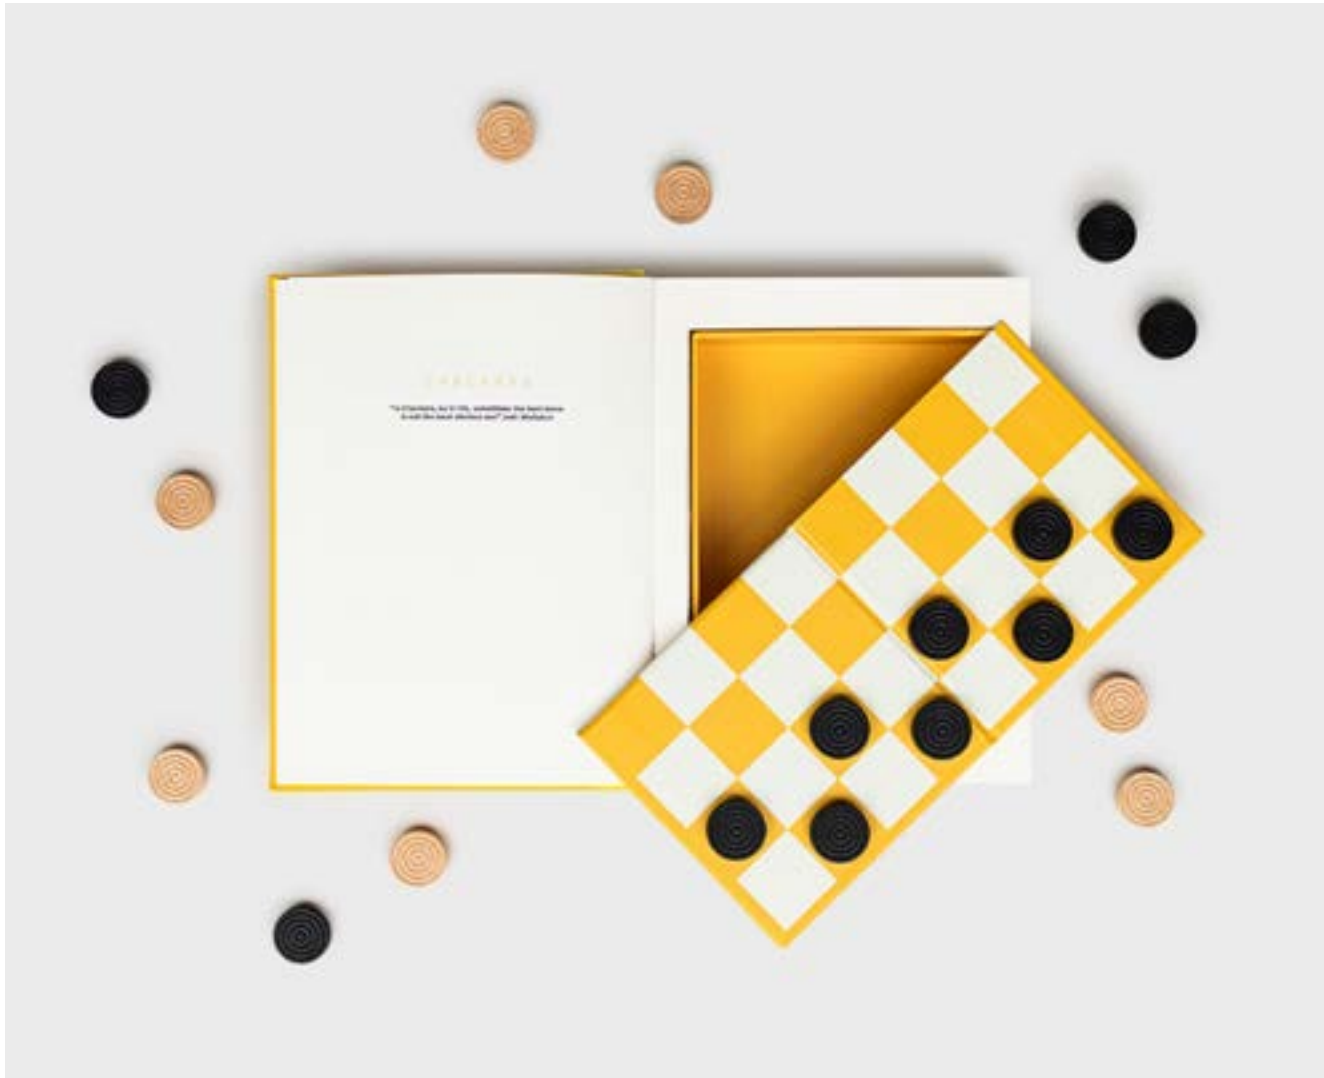

Item Code: LK TGLCHESS

The Games Library - Backgammon

- Wooden Backgammon set within a book
- Classic book-cloth bound hardback book
- Cut out pages conceal the board and pieces

Pack Size: 6

Product in pack: W160 x H220 x D40mm • W6.3 x H8.7 x D1.6in

Item Code: LK TGLBACKG

The Games Library - Checkers

- Wooden Checkers set within a book
- Classic book-cloth bound hardback book
- Cut out pages conceal the board and pieces

Pack Size: 6

Product in pack: W160 x H220 x D40mm • W6.3 x H8.7 x D1.6in