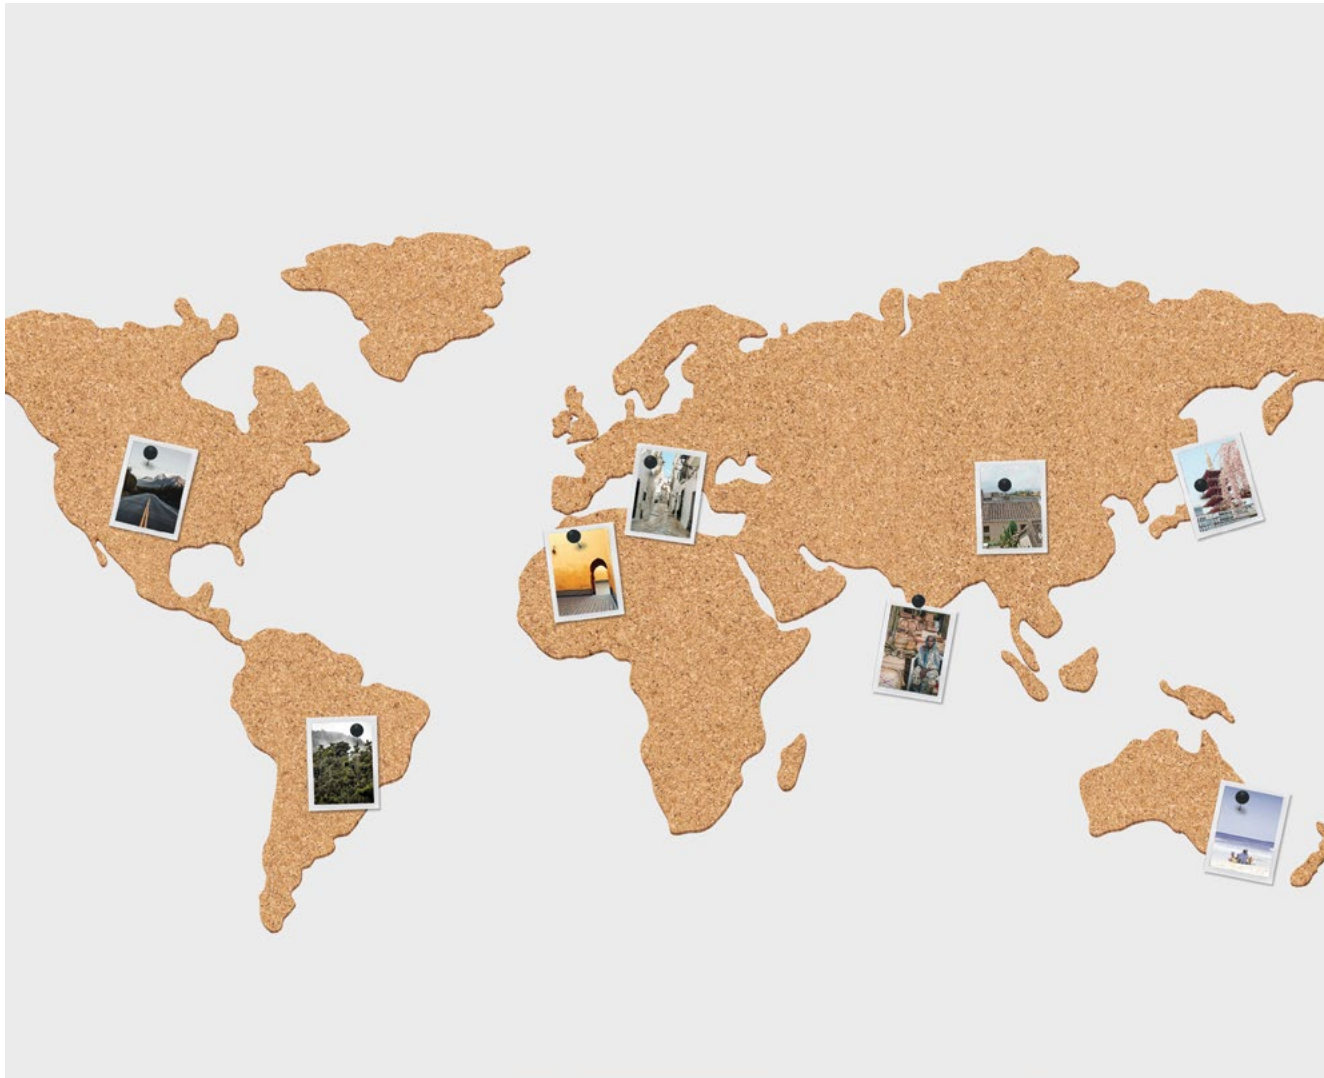

Item Code: Hazy IPA: LK LUKCSA
 Item Code: Blonde: LK LUKCSL
 Item Code: Imperial Stout: LK LUKCSS

Ice Cream Socks

- Novelty giftable and delicious looking socks.
- Ankle sock; one size fits all. One pair per pack.
- Available in: Mint Choc Chip, Hundreds & Thousands, Blueberry Ripple, Raspberry Ripple

Corkboard World Map

- Self-adhesive corkboard in the shape of the world.
- Perfect for formulating travel plans or attaching memorabilia.
- Contains 16 cork pieces and a box of 16 pins.

Pack Size: 12

Assembled map: W1000 x H455 x D5.5mm • W39.37 x H17.91 x D0.22in

Item Code: LK LUKCORK

Revolving Night Sky Globe

- Spins for 30 days non-stop on one battery
- Illuminated & Detailed constellations
- 14-second full rotation

Pack Size: 6

Product in pack: W140 xH140 x D140mm • W5.5 x H5.5 x D5.5in