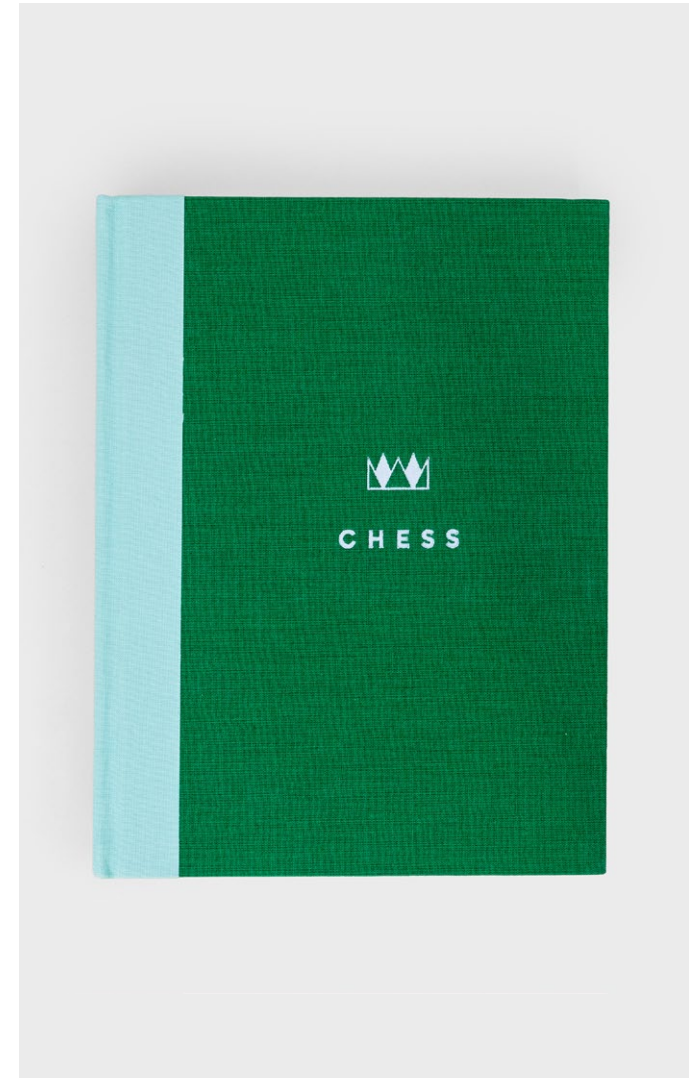

The Games Library - Ludo

- Wooden Ludo set within a book
- Classic book-cloth bound hardback book
- Cut out pages conceal the board and pieces

Pack Size: 6

Product in pack: W160 x H220 x D40mm • W6.3 x H8.7 x D1.6in

Item Code: LK TGLLUDO

The Games Library - Chess

- Wooden Chess set within a book
- Classic book-cloth bound hardback book
- Cut out pages conceal the board and pieces

Pack Size: 6

Product in pack: W160 x H220 x D40mm • W6.3 x H8.7 x D1.6in