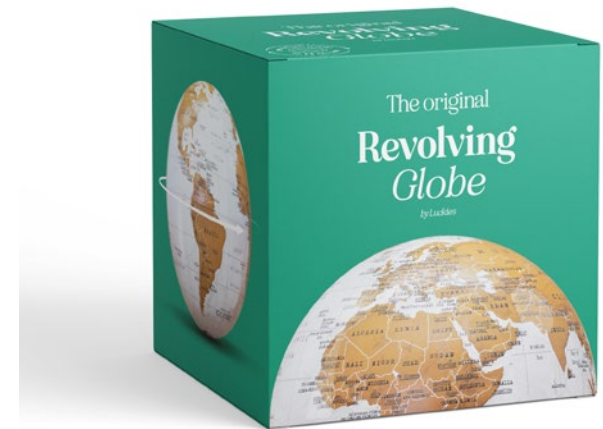

Revolving Globe

- Battery powered spinning desk globe. (AA battery not included.)
- 14-second full rotation - spins for up to 30 days non-stop on one battery.
- High-gloss finish.

Pack Size: 6

Product in pack: W140 x H142 x D140mm • W5.51 x H5.59 x D5.51in

Item Code: LK LUKRG