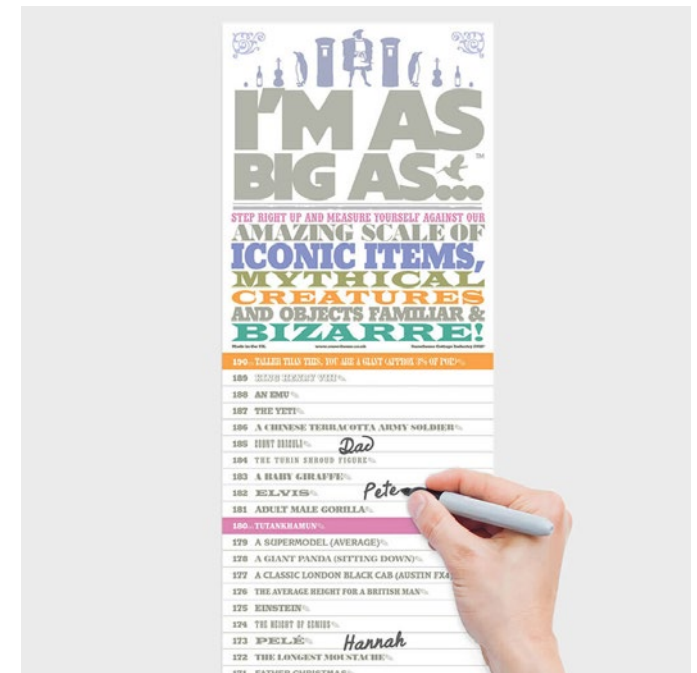

Corkboard World Map

- Self-adhesive corkboard in the shape of the world.
- Perfect for formulating travel plans or attaching memorabilia.
- Contains 16 cork pieces and a box of 16 pins.

Pack Size: 12

Assembled map: W1000 x H455 x D5.5mm • W39.37 x H17.91 x D0.22in

Item Code: LK LUKCORK

Revolving Night Sky Globe

- Spins for 30 days non-stop on one battery
- Illuminated & Detailed constellations
- 14-second full rotation

Pack Size: 6

Product in pack: W140 xH140 x D140mm • W5.5 x H5.5 x D5.5in

Item Code: LK LUKRGNS

Revolving Globe

- Battery powered spinning desk globe. (AA battery not included.)
- 14-second full rotation - spins for up to 30 days non-stop on one battery.
- High-gloss finish.

Pack Size: 6

Product in pack: W140 x H142 x D140mm • W5.51 x H5.59 x D5.51in

Item Code: LK LUKRG

I'm As Big As...

- Measure your height against mythical creatures, famous names, amazing animals, and iconic objects.
- A wonderful way to track the growth of children.
- Not just for little ones, goes from zero to 6'3