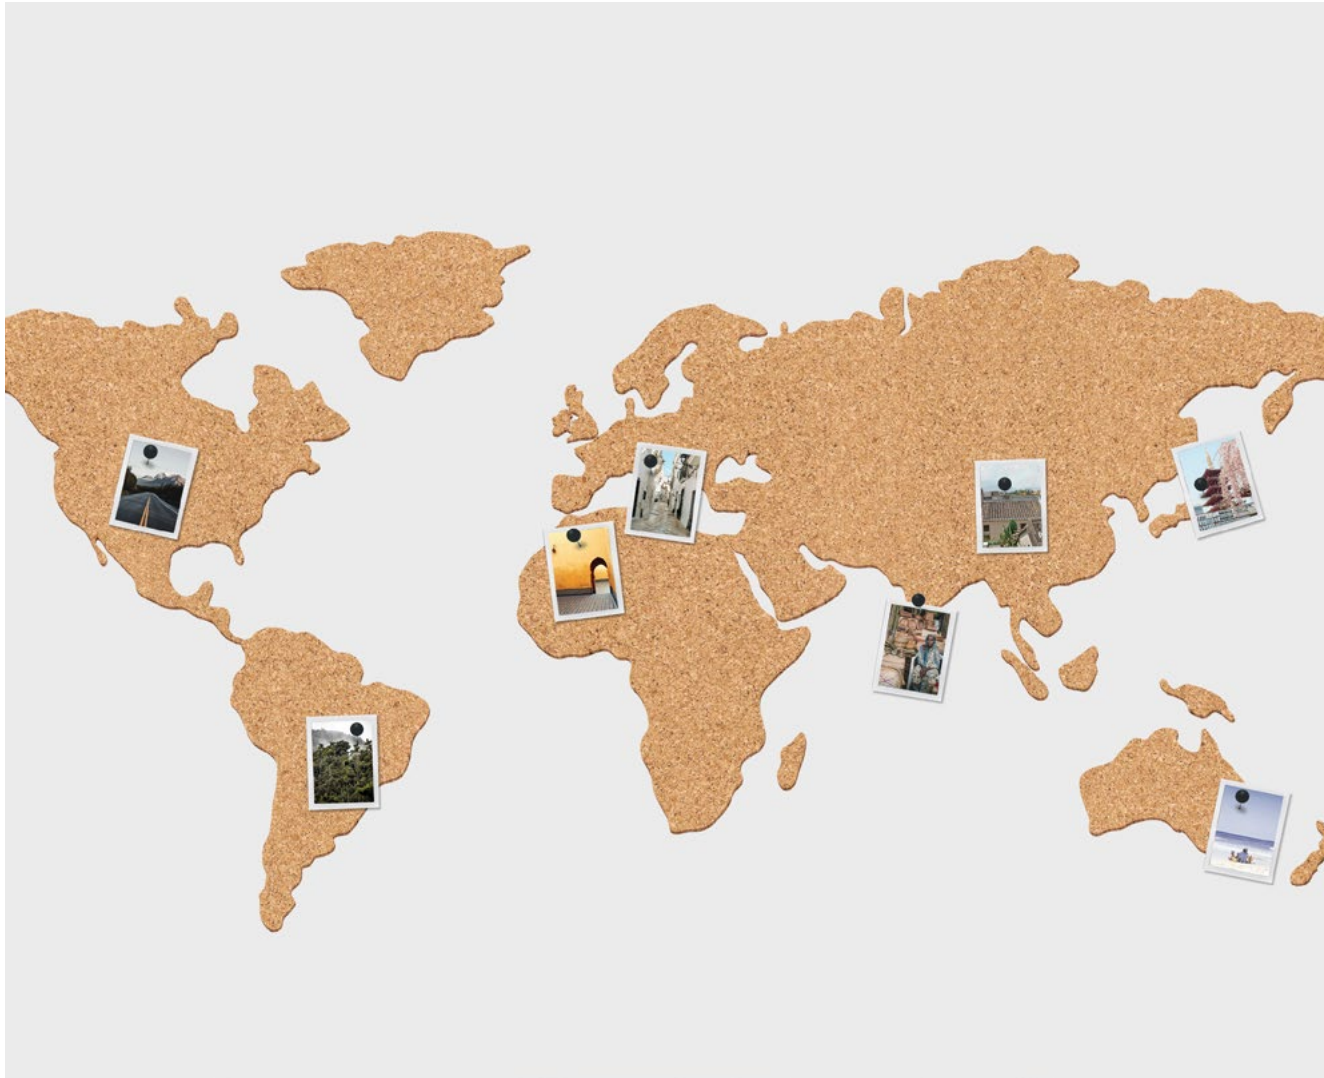

Pack Size: 6

Product: W200 x H230 x D150mm • W7.87 x H9.05 x D5.90in

Item Code: LK LUKBRW

Corkboard World Map

- Self-adhesive corkboard in the shape of the world.
- Perfect for formulating travel plans or attaching memorabilia.
- Contains 16 cork pieces and a box of 16 pins.