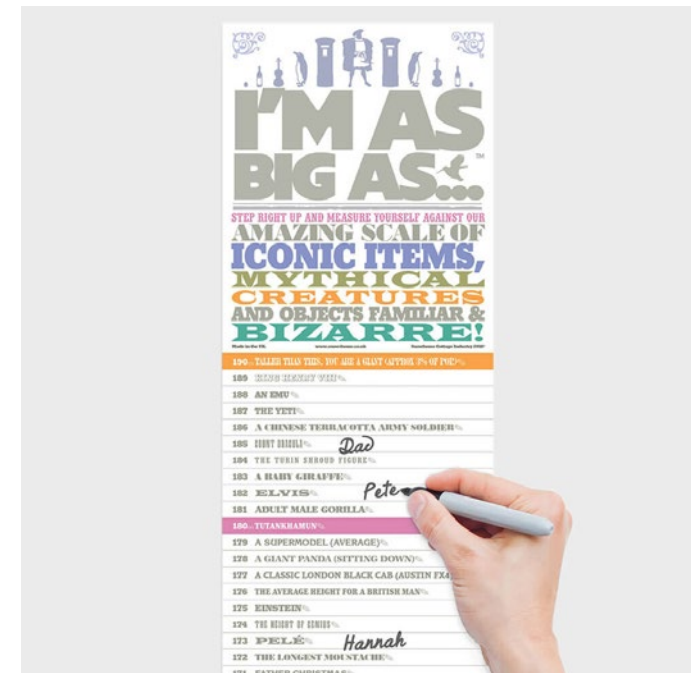

Item Code: LK TGLCHECK

Socks on the Rocks

- Socks designed to look like whiskey on ice
- Cut-glass whiskey glass for smooth drinking
- Premium packaging with gold foil detailing

Pack Size: 6

Product in pack: W90 x H120 x D90mm • W3.5 x H4.7 x D3.5in

Item Code: LK SOCKROCK1

I'm As Big As...

- Measure your height against mythical creatures, famous names, amazing animals, and iconic objects.
- A wonderful way to track the growth of children.
- Not just for little ones, goes from zero to 6'3

Pack Size: 12

Product in pack: W175 x H380 x D4mm • W6.89 x H14.96 x D0.16in

Item Code: LK BIGAS

You Rock!

- Miniature rock salute statue and lucky charm.
- Use as desk decor, a lucky charm, ring holder or gift to a friend to tell them they're awesome.
- Solid polyresin. Includes optional felt and sticky bases.