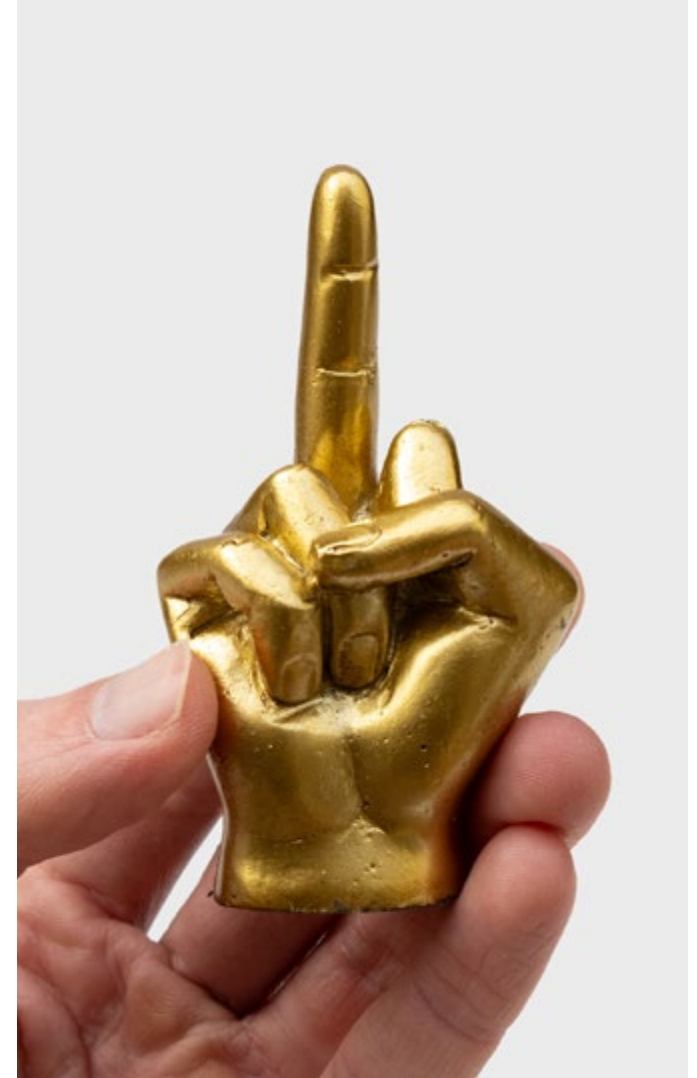

Item Code: LK SOCKROCK1

You Rock!

- Miniature rock salute statue and lucky charm.
- Use as desk decor, a lucky charm, ring holder or gift to a friend to tell them they're awesome.
- Solid polyresin. Includes optional felt and sticky bases.

Pack Size: 12

Product in pack: W58 x H115 x D45mm • W2.28 x H4.53 x D1.77in

Item Code: LK LUKYORO

Small Gestures - Love You

- Pocket size gold heart-fingers charm.
- Show you're rooting for your friends.
- Solid mini statue with soft felt base.

Pack Size: 12

Product in pack: W57 x H42 x D115mm • W2.2 x H1.6 x D4.5in

Item Code: LK LUKLOYO

Small Gestures - Screw You

- Pocket size F#&%k You! charm.
- Show you're rooting for your friends.
- Solid mini statue with soft felt base.