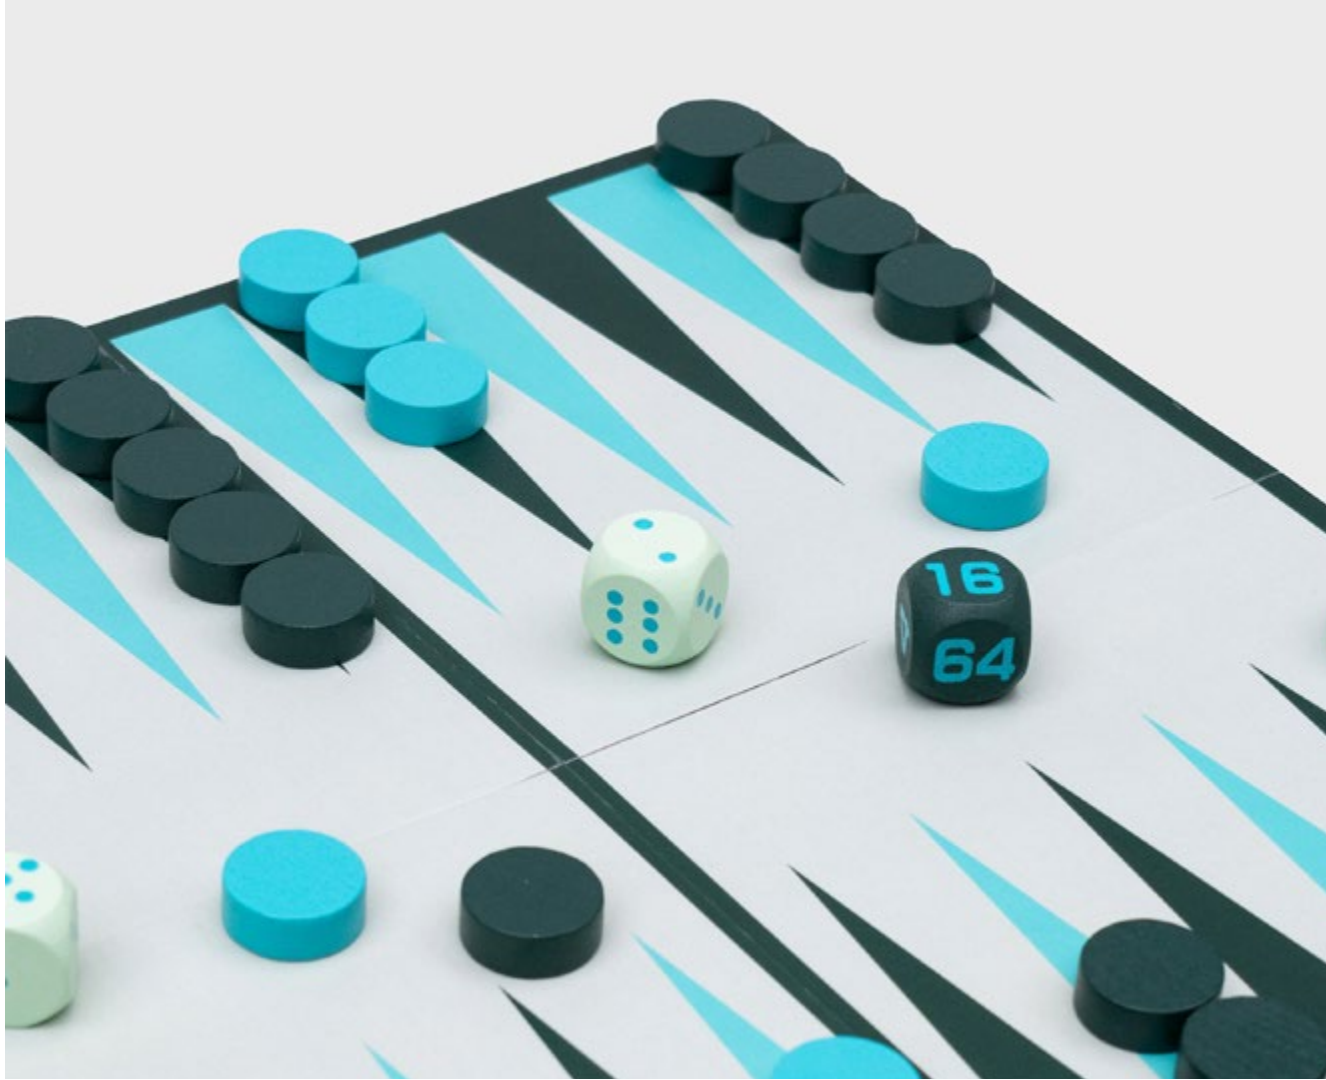

BOXO - Backgammon

- Full colour printed box with debossed and varnish detailing
- Painted wooden pieces.
- Fold out board.

Pack Size: 12

Product in pack: W145 x H145 x D40mm • W5.7x H5.7 x D1.5in

Item Code: SK BOXOBACKG1