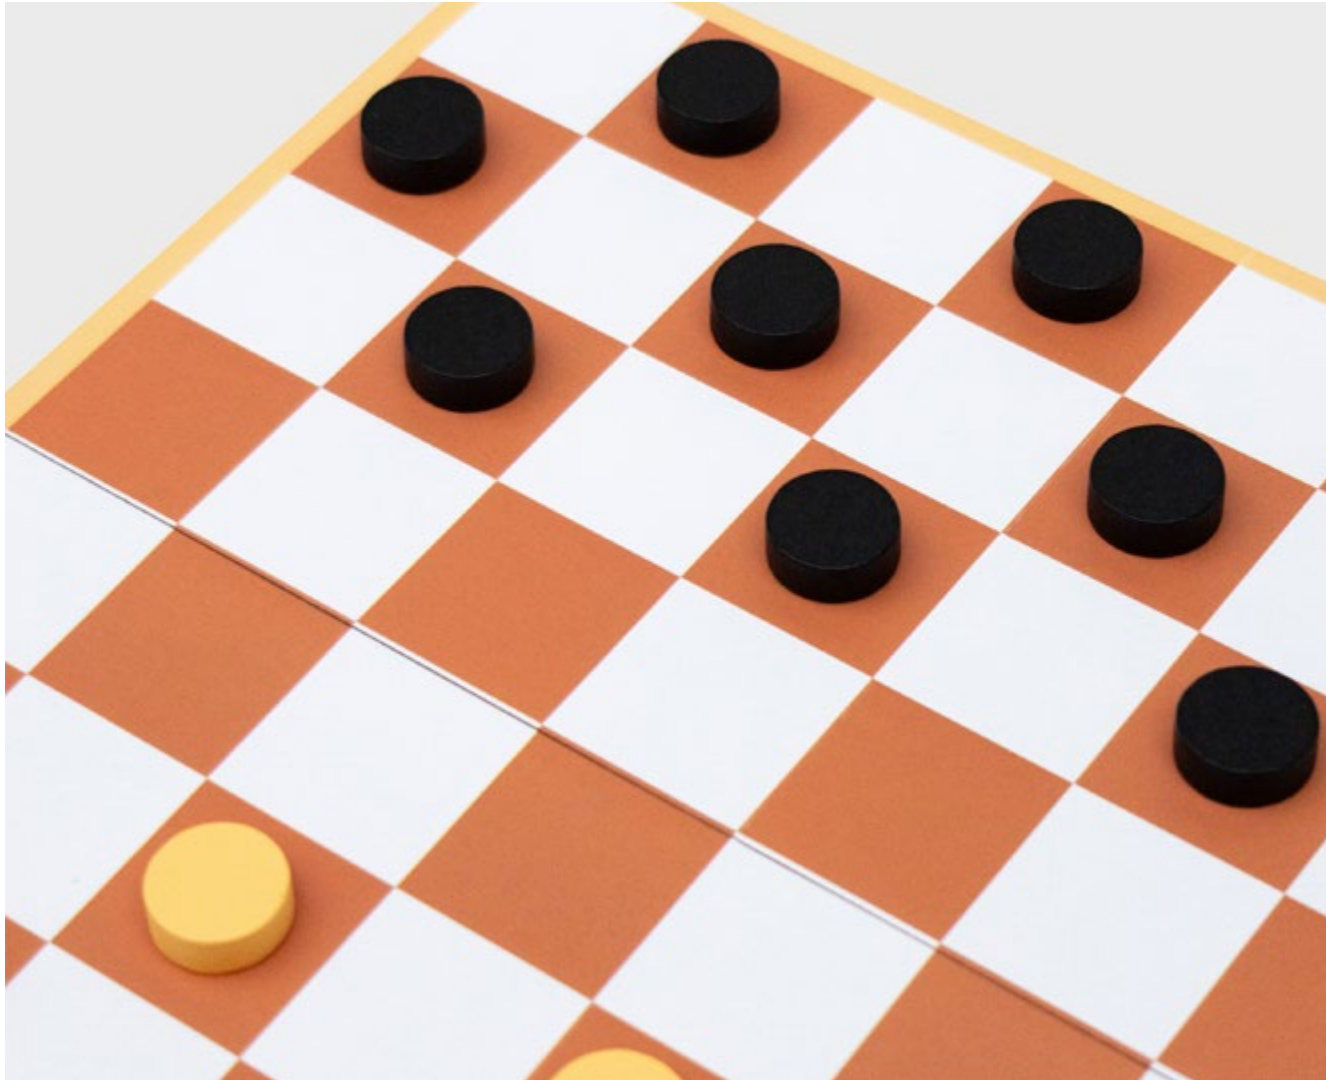

## BOXO - Chess

- Full colour printed box with debossed and varnish detailing
- Painted wooden pieces.
- Fold out board.

**Pack Size:** 12

**Product in pack:** W145 x H145 x D40mm • W5.7x H5.7 x D1.5in

**Item Code:** SK BOXOCHESS1