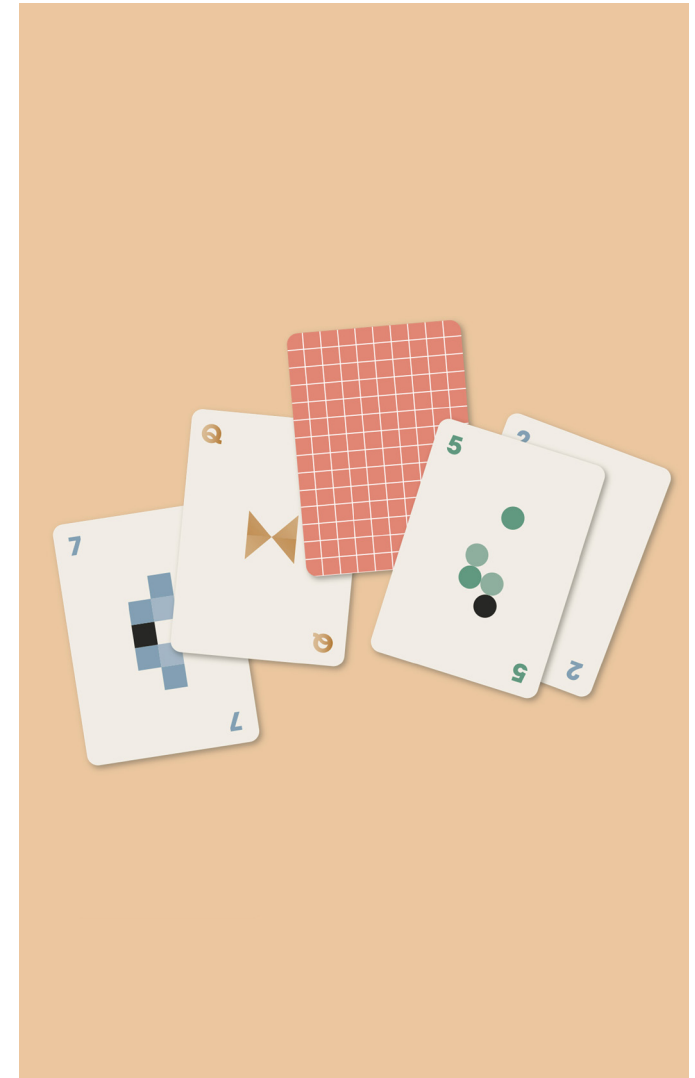

Mello - Solo

- Play solo games in the peace of your own company
- Unique and stylish playing card design
- Includes rules to solo card games

Pack Size: 12

Product in pack: W107 x H142 x D40mm • W4.2 x H5.6 x D1.6in

Item Code: LK MESO