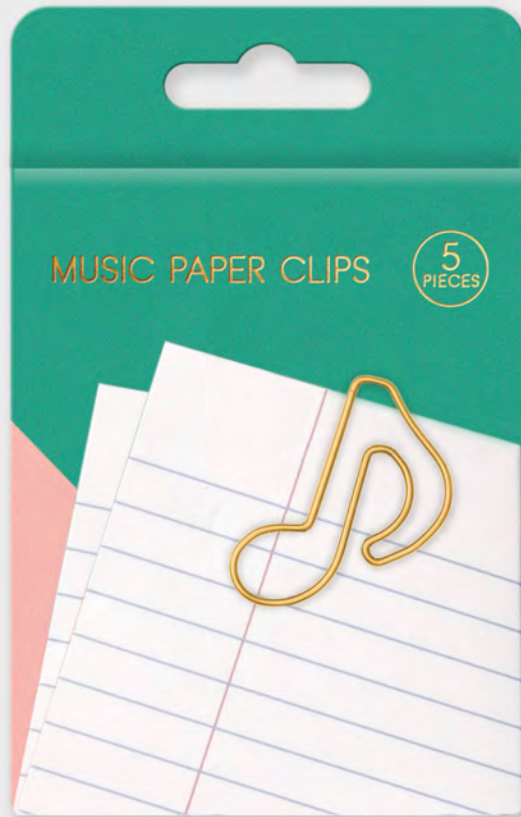

Music Paper Clips

- A pack of 5 gold coloured wire clips.
- Includes different, musical themed designs.
- Shaped like treble clefs and musical notes

Pack Size: 24

Product in pack: W71 x H122x D2mm • W2.7 x H4.8 x D0.07in

Item Code: GW CLIPMUSIC1