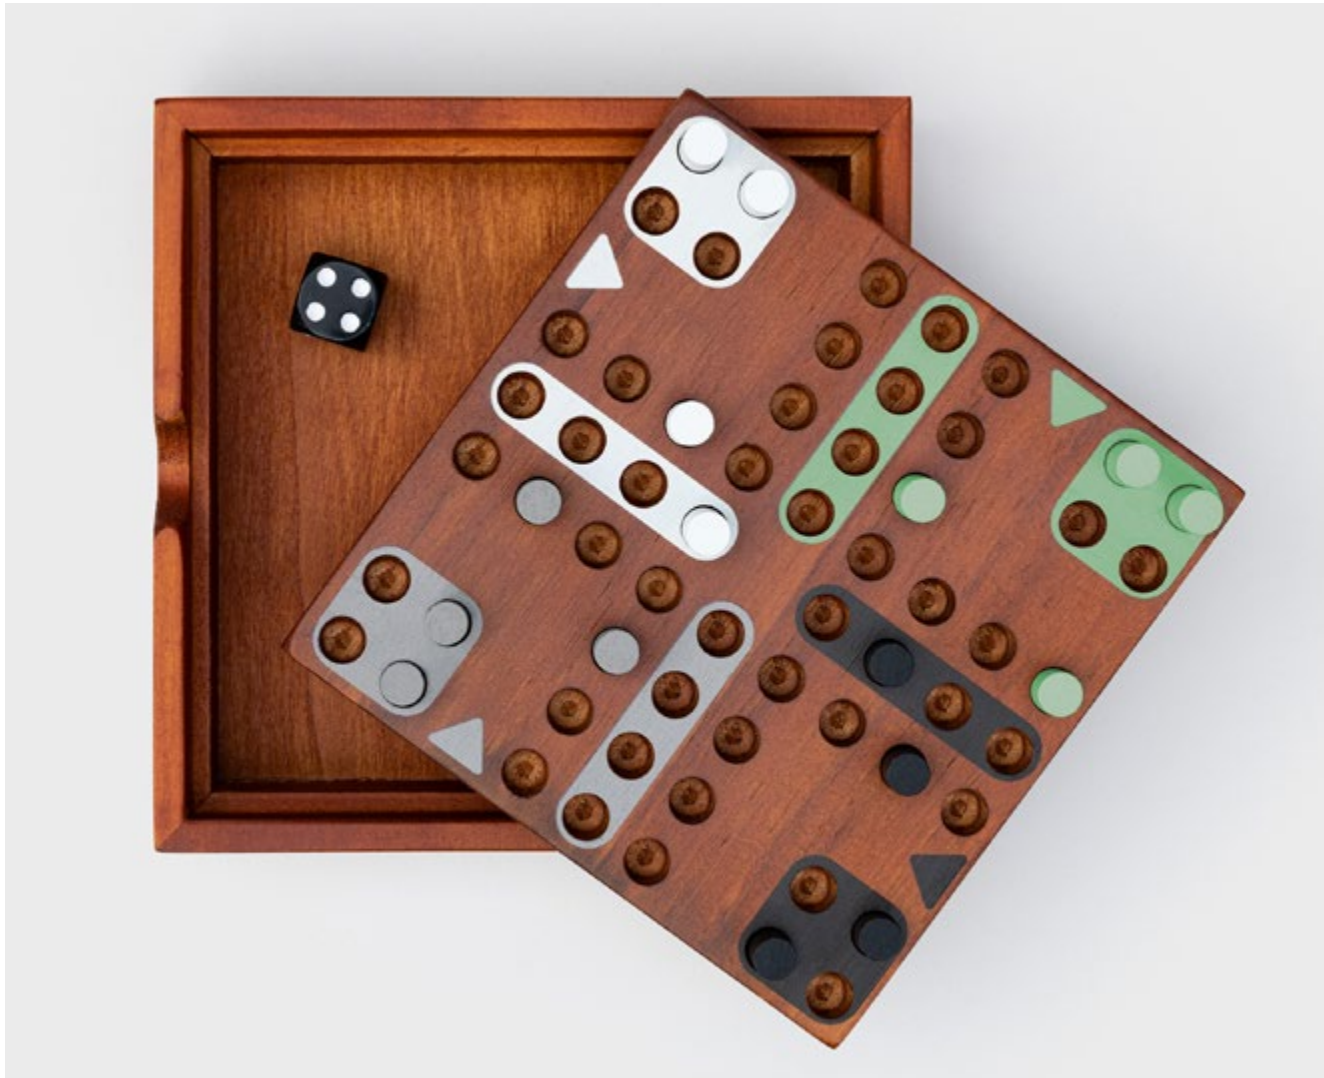

Ludo

- Deluxe Ludo wooden family board game
- All in one design, the storage box is the playing board
- Instructions on how to play both Ludo and Uckers

Pack Size: 12

Product in pack: W140 x H140 x D25mm • W5.51 x H5.51 x D0.98in

Item Code: LK IAGL