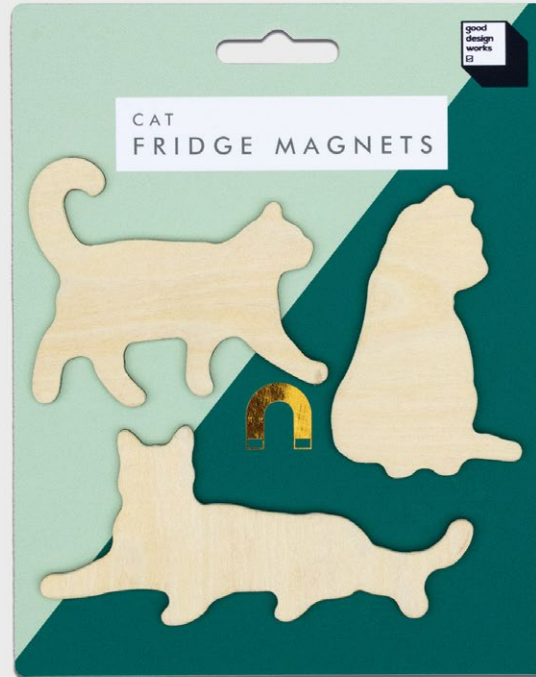

**Item Code:** GW NOTEBKCAT1  
**Item Code:** GW NOTEBKDOG1

# Cat & Dog Hooks

- Self adhesive wall hooks.
- Made from painted metal.
- For small household items.

**Pack Size:** 12

**Product in pack:** W136 x H172x D8mm • W5.3 x H6.7 x D0.3in

**Item Code:** GW HOOKCAT1  
**Item Code:** GW HOOKDOG1