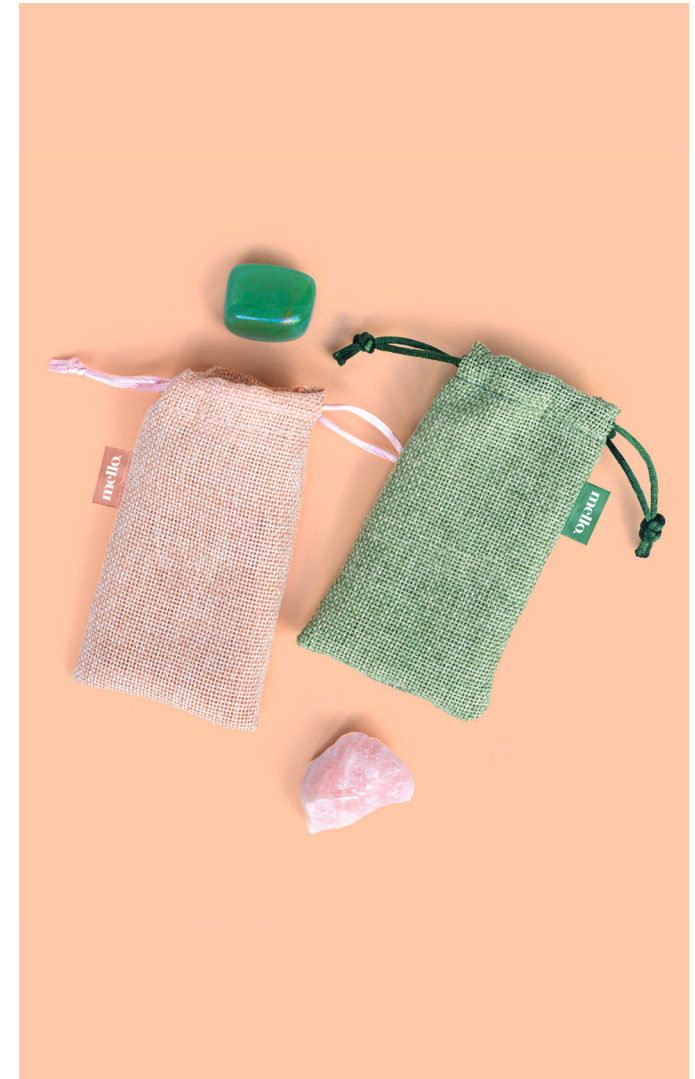

Mello - You + Me

- The perfect gift for soul-mates
- Keep one crystal and gift the other to someone special
- Keep your connection strong, where ever you are in the world

Pack Size: 12

Product in pack: W107 x H142 x D40mm • W4.2 x H5.6 x D1.6in

Item Code: LK MEYM