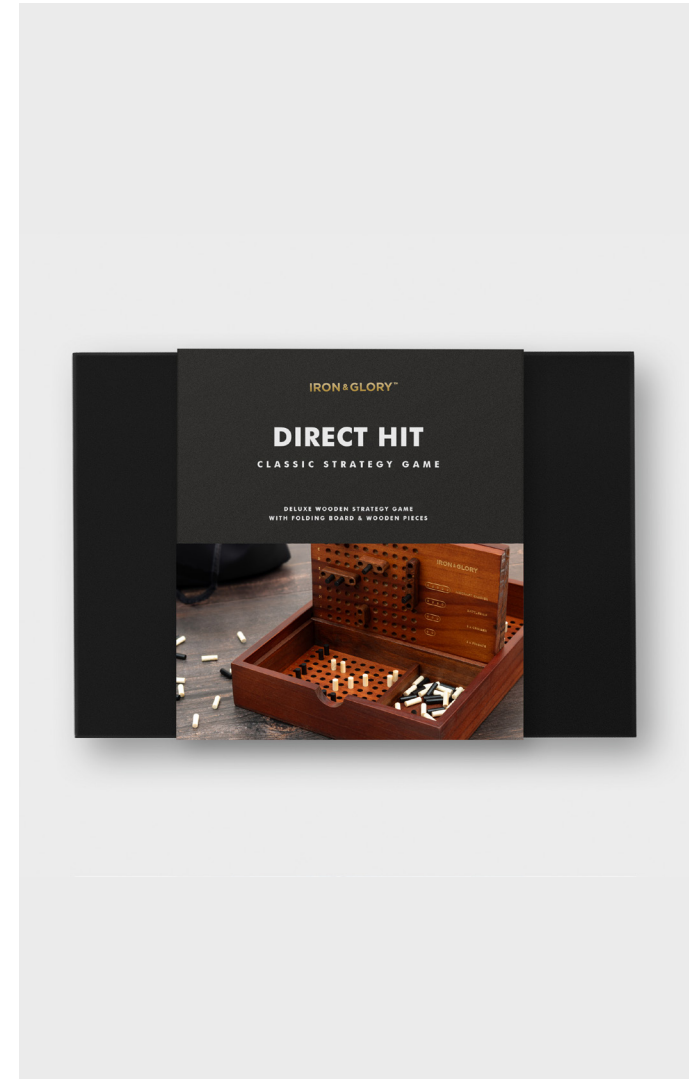

Pack Size: 6

Product in pack: W90 x H120 x D90mm • W3.5 x H4.7 x D3.5in

Item Code: LK SOCKROCK1

Skull Coin Tray

- One piece heavy, cast iron dish
- Grinning skull with crooked teeth
- Plastic free product & packaging

Pack Size: 12

Product in pack: W90 x H120 x D90mm • W3.5 x H4.7 x D3.5in

Item Code: SK BOPOOLBALL8

Mixologist

- 48 recipe cards with full colour photography.
- Includes 6 blanks for your own creations.
- Made from heavy duty 'beer mat' paperboard.

Pack Size: 12

Product in pack: W100 x H100x D60mm • W3.9 x H3.9 x D2.4in

Item Code: LK IAGMO

Direct Hit

- Deluxe two player wooden board game
- Includes 240 hit and miss pegs and 12 ships
- All in one design, the box is the playing board