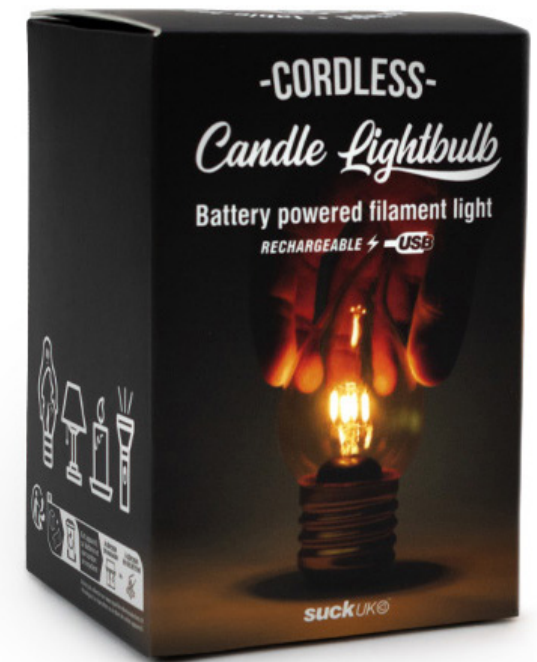

Pack Size: 6

Product in pack: W140 x H140x D25mm • W5.51 x H5.51 x D0.98in

Item Code: LK IAGL

Cordless Candle Lightbulb

- Switch between on, off and flickering modes
- Golden tinted glass to offer a warm glow
- USB rechargeable, cable included

Pack Size: 6

Product in pack: W85 x H130x D85mm

Item Code: LIGHTBULB6

Cordless Smiley Lightbulb

- Our renowned cordless bulb, now in a bright yellow Smiley edition
- Glass and metal construction
- USB rechargeable cable included