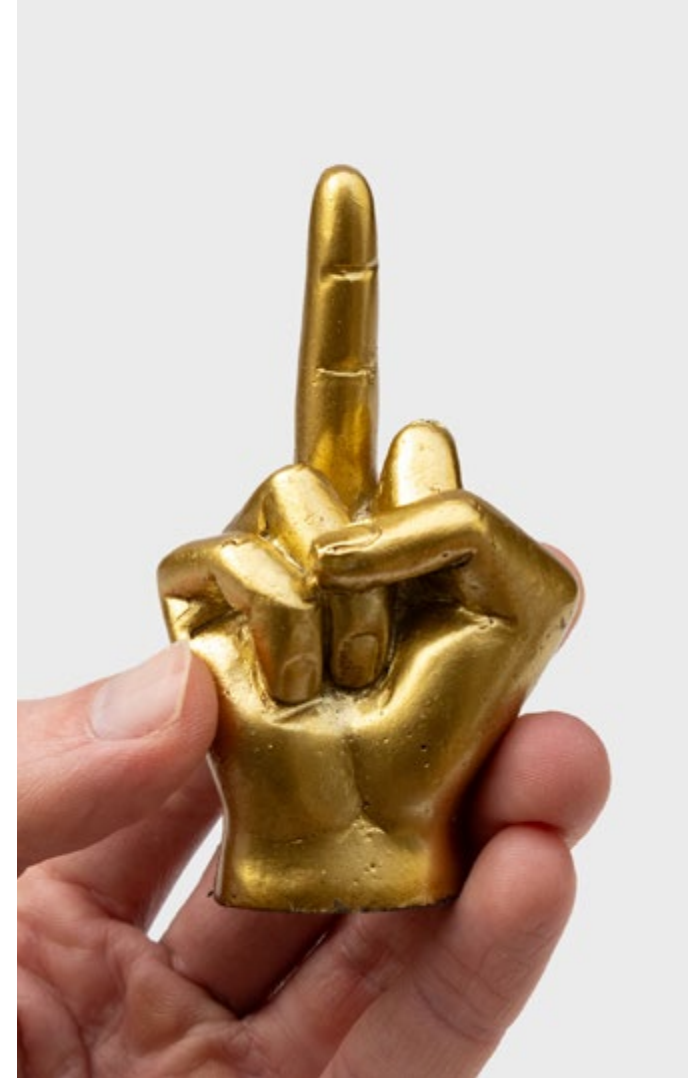

Small Gestures - Screw You

- Pocket size F#&%k You! charm.
- Show you're rooting for your friends.
- Solid mini statue with soft felt base.

Pack Size: 12

Product in pack: W57 x H42 x D115mm • W2.2 x H1.6 x D4.5in

Item Code: LK LUKSCYO