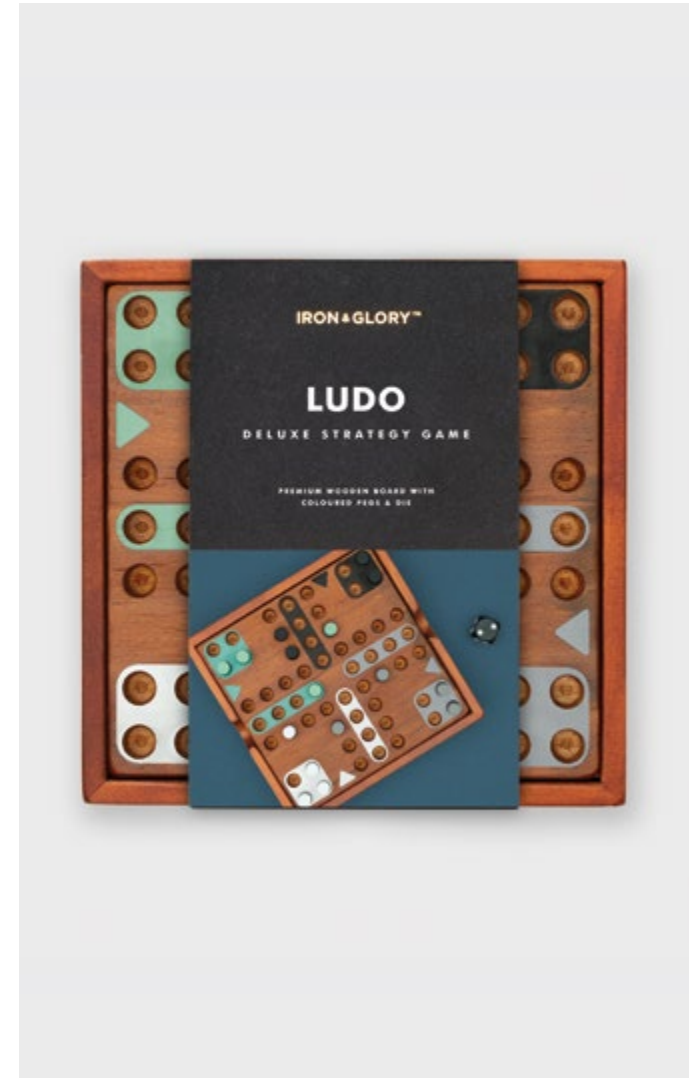

Ludo

- Deluxe Ludo wooden family board game
- All in one design, the storage box is the playing board
- Instructions on how to play both Ludo and Uckers

Pack Size: 12

Product in pack: W140 x H140 x D25mm • W5.51 x H5.51 x D0.98in

Item Code: LK IAGL