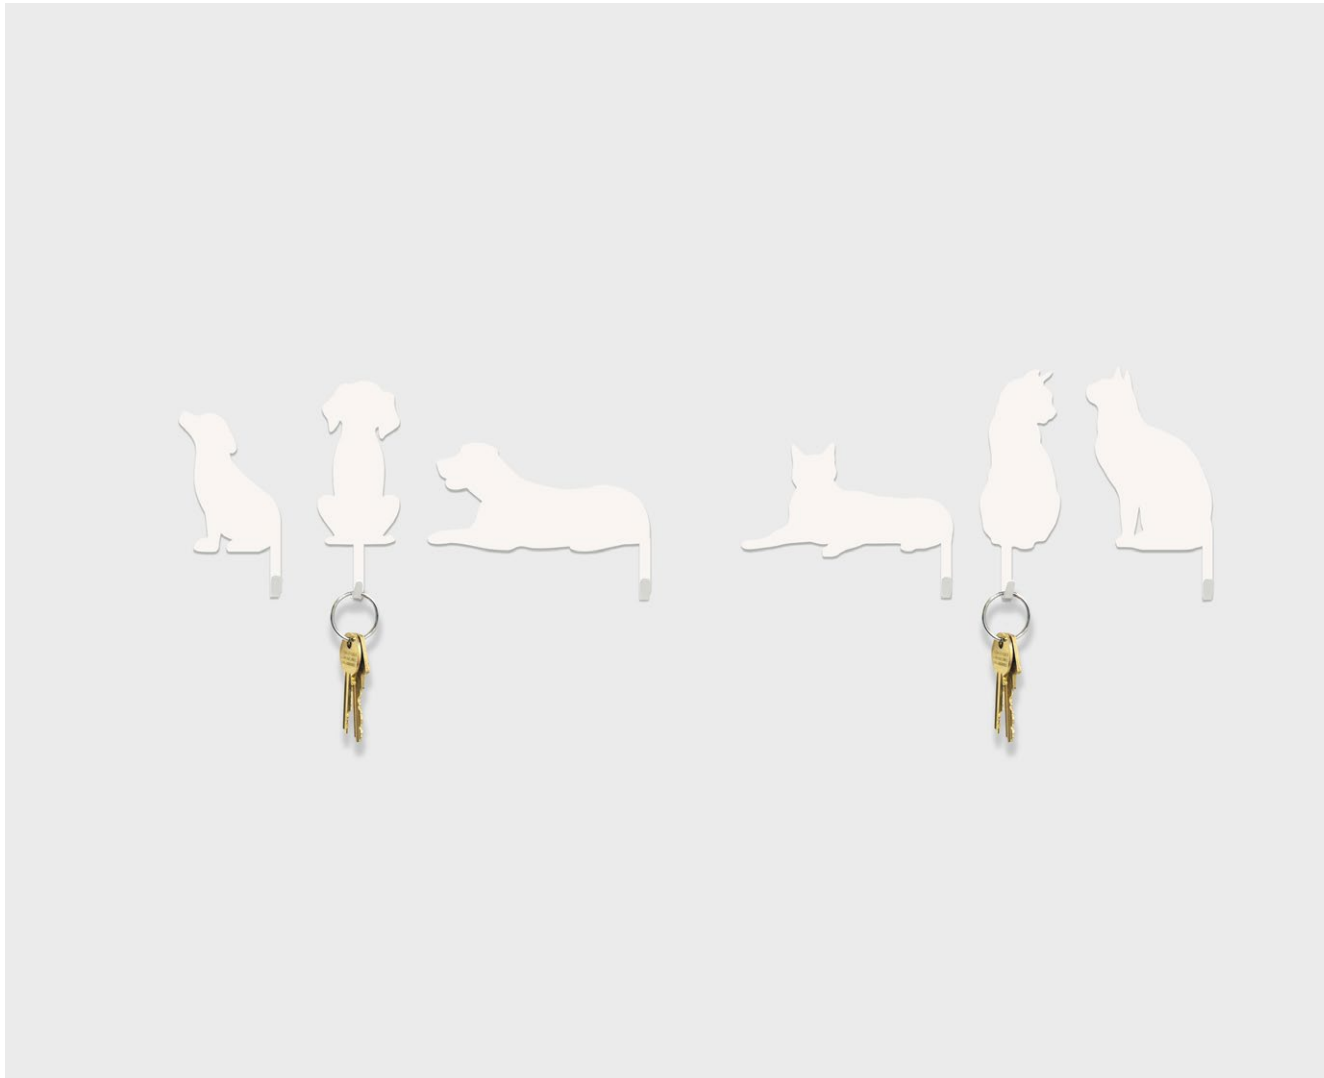

Cat & Dog Hooks

- Self adhesive wall hooks.
- Made from painted metal.
- For small household items.

Pack Size: 12

Product in pack: W136 x H172x D8mm • W5.3 x H6.7 x D0.3in

Item Code: GW HOOKCAT1
Item Code: GW HOOKDOG1