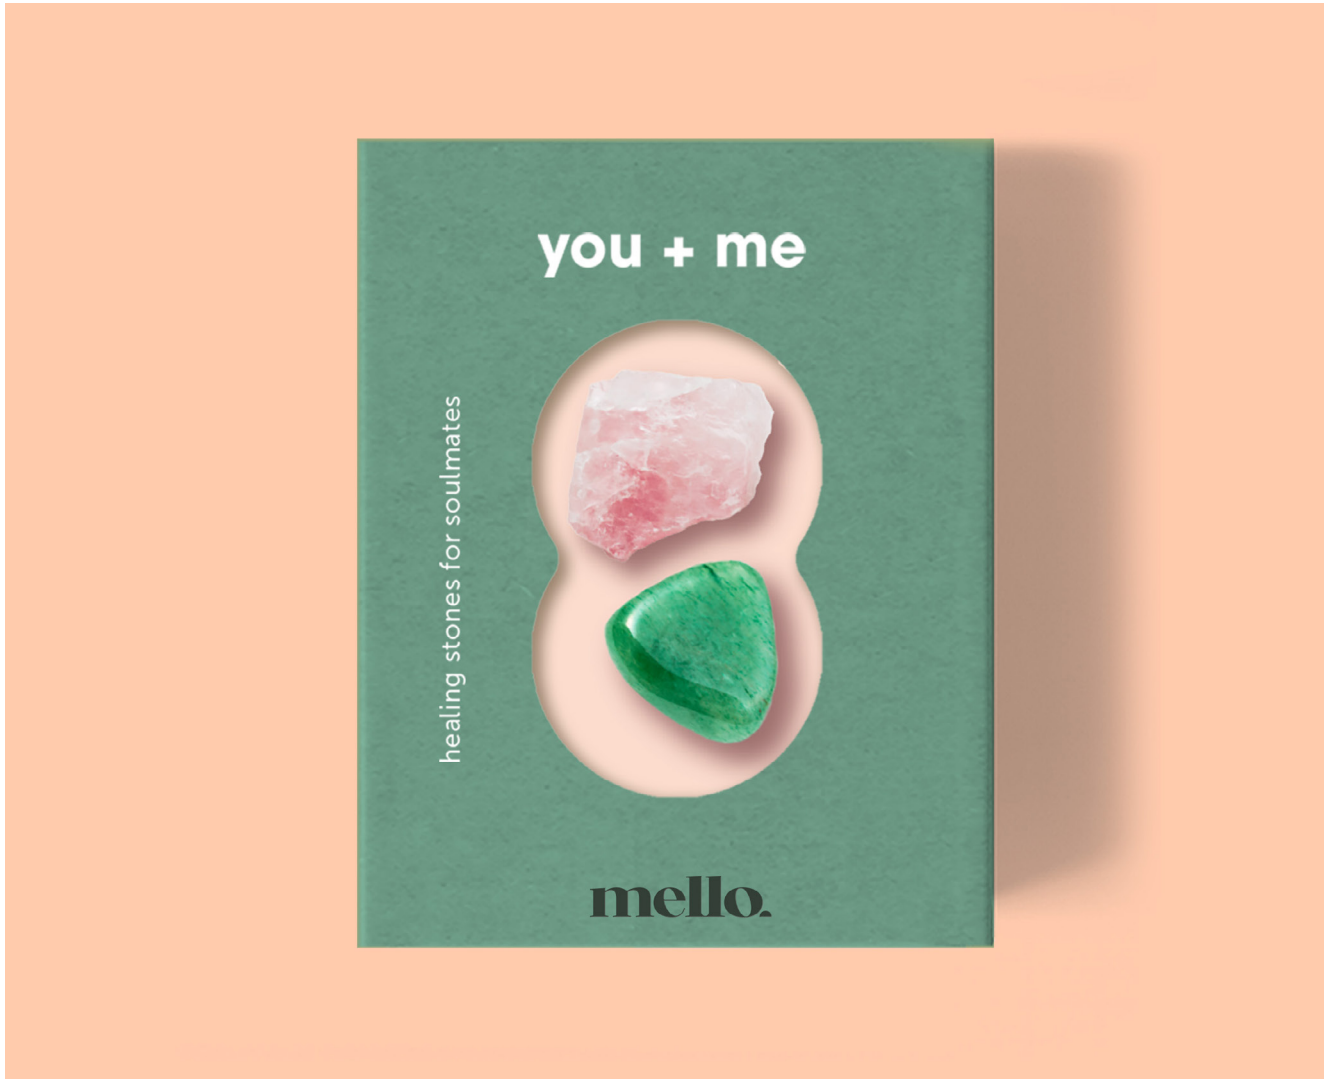

# Mello - Mindful Bath

- A5 waterproof notebook
- Scented incense sticks
- Ceramic incense holder

**Pack Size:** 6

**Product in pack:** W215 x H215 x D30mm • W8.5 x H8.5 x D1.2in

**Item Code:** LK MEMB

# Mello - Max Relax

- Stylish stoneware mug
- Super-soft comfy socks
- Scented candle in glass jar with cork stopper

**Pack Size:** 6

**Product in pack:** W280 x H142 x D95mm • W11 x H5.6 x D3.7in

**Item Code:** LK MEMR