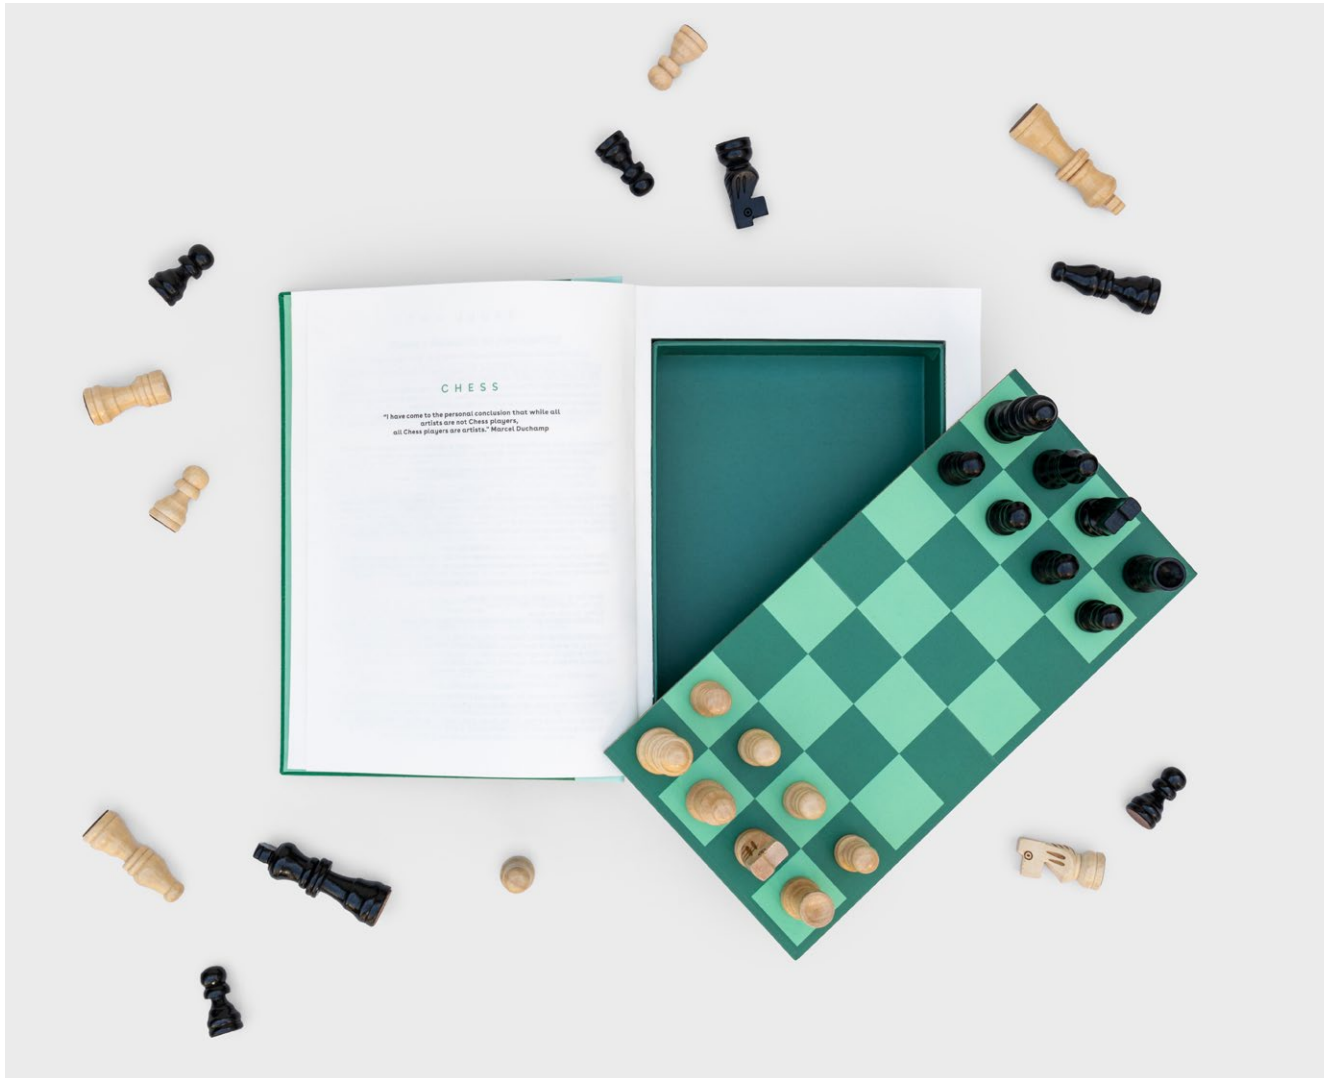

# The Games Library - Chess

- Wooden Chess set within a book
- Classic book-cloth bound hardback book
- Cut out pages conceal the board and pieces

**Pack Size:** 6

**Product in pack:** W160 x H220 x D40mm • W6.3 x H8.7 x D1.6in