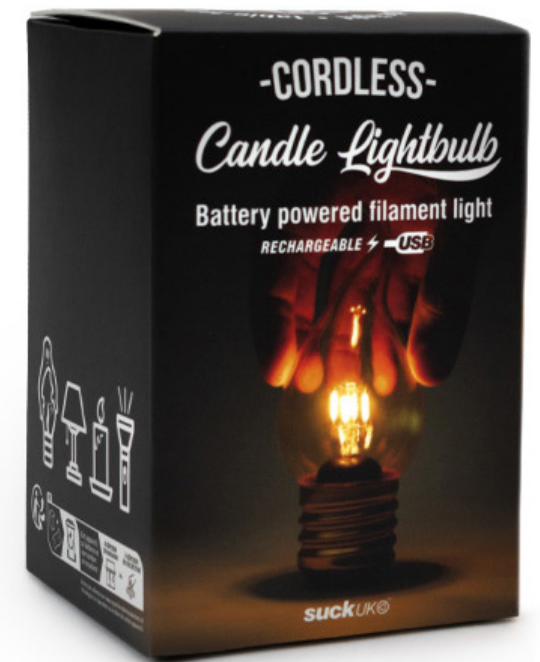

**Item Code:** LK IAGL

# Cordless Candle Lightbulb

- Switch between on, off and flickering modes
- Golden tinted glass to offer a warm glow
- USB rechargeable, cable included

**Pack Size:** 6

**Product in pack:** W85 x H130x D85mm