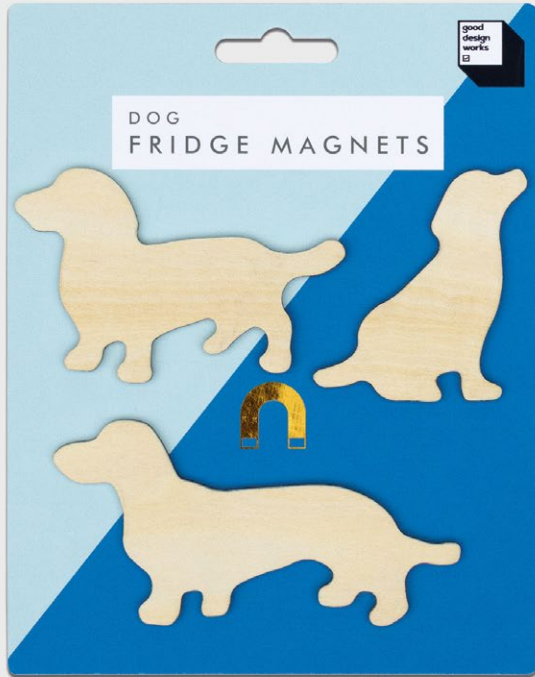

Cat & Dog Magnets

- Pick a team. Cats or Dogs. Or both!
- Cat & Dog Magnets
- Wood, with rubber magnetic sheet

Pack Size: 12

Product in pack: W80 x H65 x D10mm • W3.3 x H2.5 x D0.3in

Item Code: GW MAGDOG1