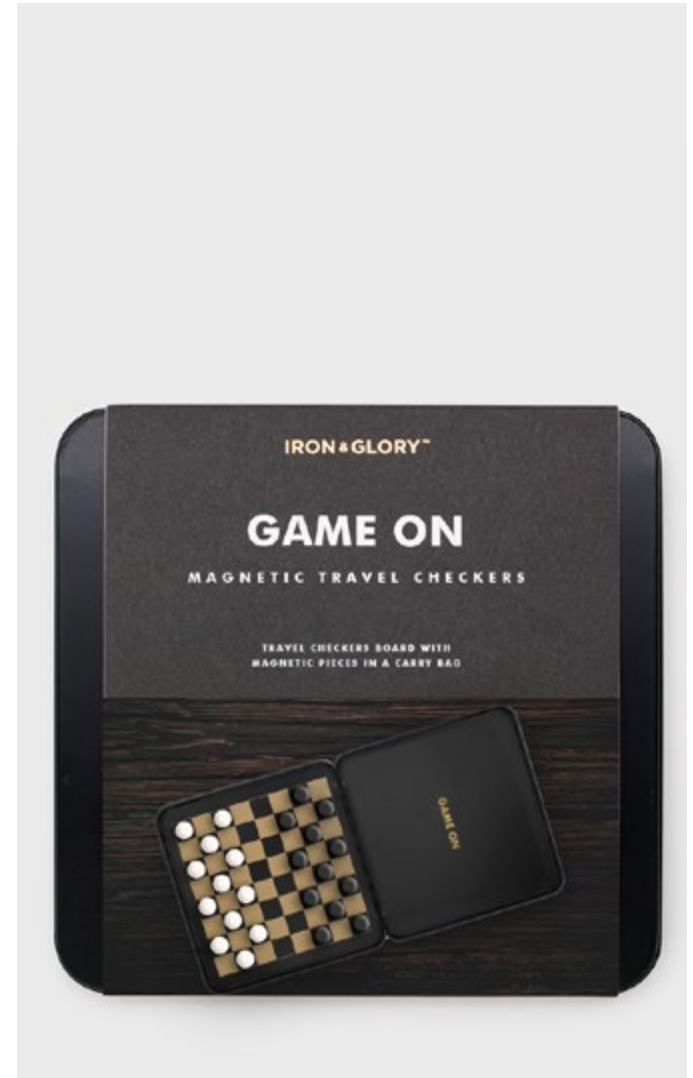

Game On Checkers

- Magnetic pieces.
- Draw string bag to store pieces.
- Use the metal tin to play.

Pack Size: 12

Product in pack: W135 x H13x D135mm • W5.3 x H0.5 x D5.3in

Item Code: LK IAGGOC