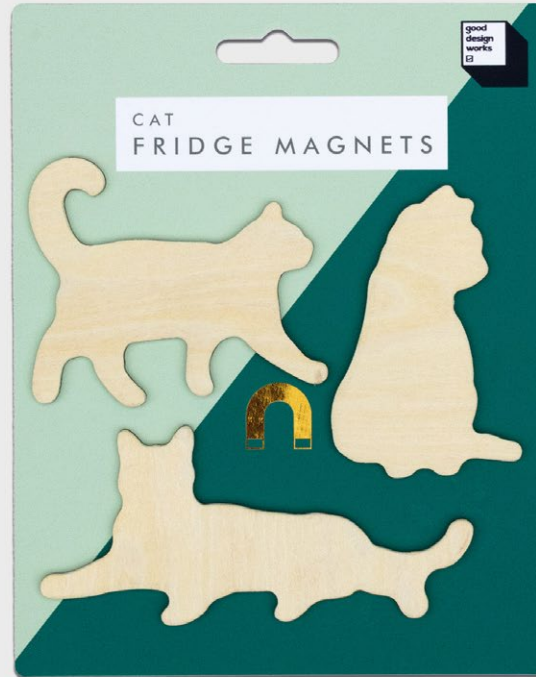

Item Code: LIGHTBULB5

Revolving Night Sky Globe

- Spins for 30 days non-stop on one battery
- Illuminated & Detailed constellations
- 14-second full rotation

Pack Size: 6

Product in pack: W140 xH140 x D140mm • W5.5 x H5.5 x D5.5in

Item Code: LK LUKRGNS

PICKLE FORK

- Skull pickle fork
- Polished high-grade stainless steel
- Printed tag with gold foil

Pack Size: 12

Product in pack: W65 x H330x D2mm

Item Code: SK SPOONSKULL6

Skull Bar Spoon / Dessert Spoon

- Long handled spoon, equally good for cocktails & deserts.
- Extra long, tapered round handle to aid drink stirring and desert scooping.
- Polished high-grade stainless steel. Dishwasher safe and food grade.

Pack Size: 12

Product: W21 x H230 x D2 mm • W0.8 x H9 x D0.1 in

Code: SK SPOONSKULL5

Cat & Dog Magnets

- Pick a team. Cats or Dogs. Or both!
- Cat & Dog Magnets
- Wood, with rubber magnetic sheet

Pack Size: 12