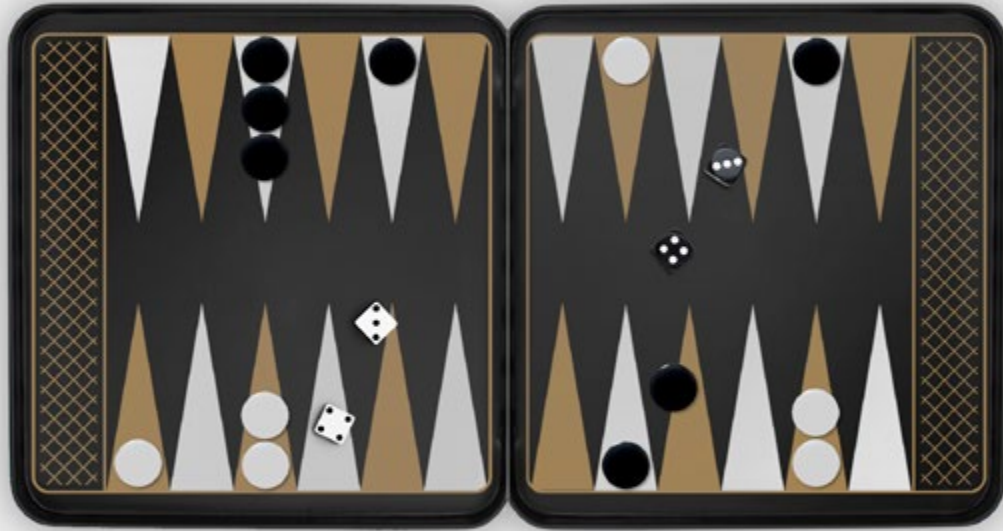

# Skull Coin Tray

- One piece heavy, cast iron dish
- Grinning skull with crooked teeth
- Plastic free product & packaging

**Pack Size:** 6

**Product in pack:** W90 x H118 x D25mm • W3.5 x H4.6 x D3.5in

**Item Code:** SK DISHSKULL2

# 8 Ball Bottle Opener

- High gloss black 8 Ball with white logo
- Quality screw fitted steel opener insert
- Crack open your beverage with ease

**Pack Size:** 12

**Product in pack:** W90 x H120 x D90mm • W3.5 x H4.7 x D3.5in

**Item Code:** SK BOPOOLBALL8