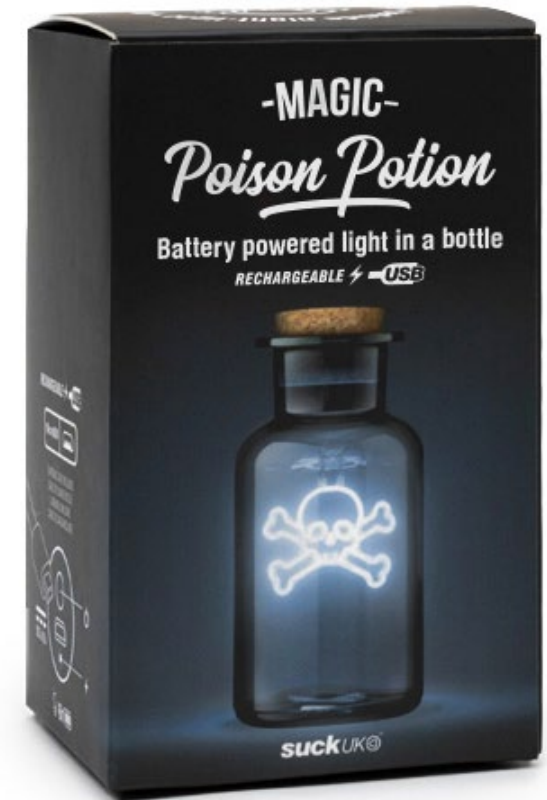

Product in pack: W255 x H335x D55mm

Item Code: SK CATSYNTH1

Love Potion

- Apothecary bottle with glowing pink 'Love Heart' inside
- Glass, cork and metal construction
- USB rechargeable cable included

Pack Size: 6

Product in pack: W85 x H140x D85mm

Item Code: LIGHTPOT1

Poison Potion

- Apothecary bottle with glowing white 'Poison Skull' inside
- Glass, cork and metal construction
- USB rechargeable cable included

Pack Size: 6