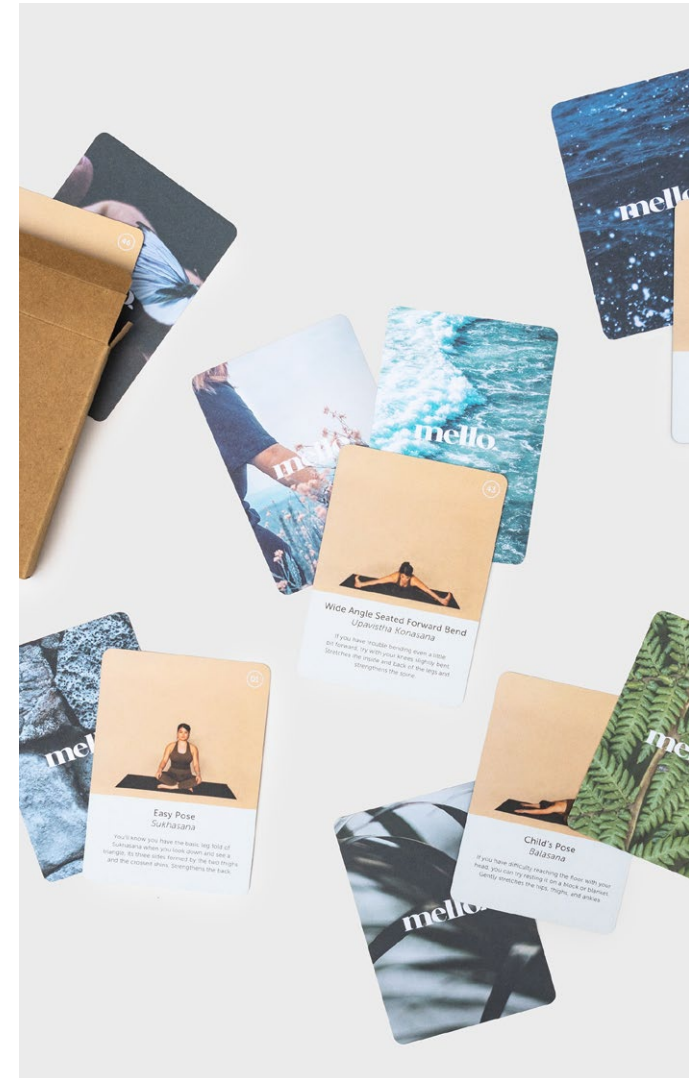

Mello - Yoga Deck

- Deck of Instructional yoga cards
- 52 cards and 52 Poses to perfect
- 100% recyclable and plastic-free product

Pack Size: 12

Product in pack: W107 x H142 x D40mm • W4.2 x H5.6 x D1.6in

Item Code: LK MEYD