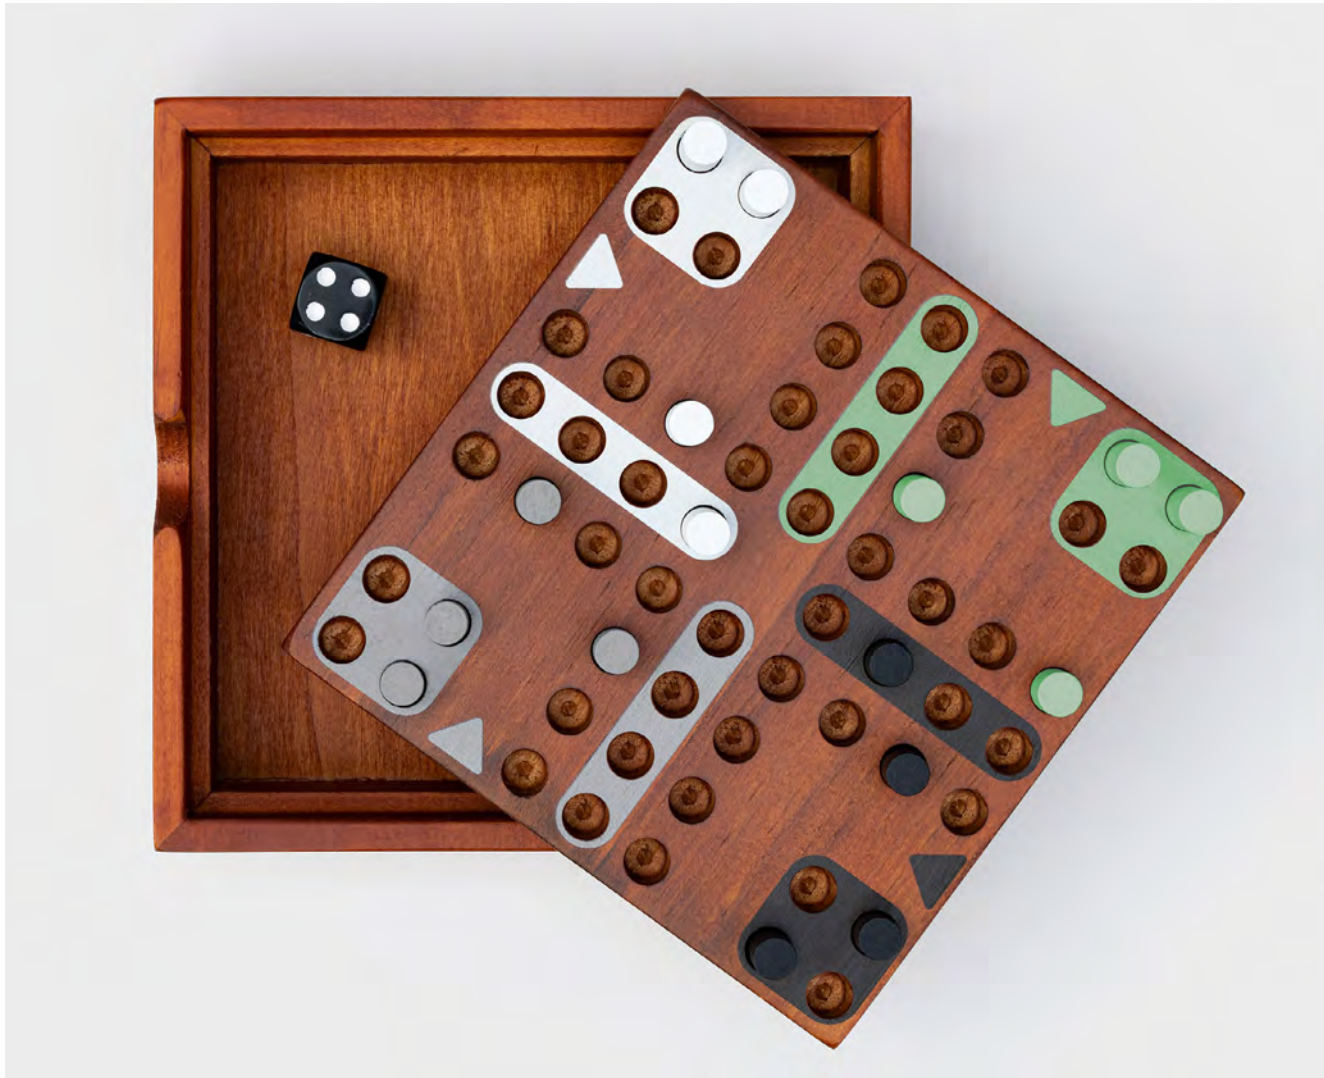

Pack Size: 6

Product in pack: W140 x H140x D25mm • W5.51 x H5.51 x D0.98in

Item Code: LK IAGL

Codebreaker

- Deluxe wooden two-player strategy game
- Includes 102 wooden playing pegs
- All in one design, the box is the playing board

Pack Size: 12

Product in pack: W140 x H140x D25mm • W5.51 x H5.51 x D0.98in

Item Code: LK IAGCB

Ludo

- Deluxe Ludo wooden family board game
- All in one design, the storage box is the playing board
- Instructions on how to play both Ludo and Uckers

Pack Size: 6

Product in pack: W140 x H140x D25mm • W5.51 x H5.51 x D0.98in

Item Code: LK IAGL

Cordless Candle Lightbulb

- Switch between on, off and flickering modes
- Golden tinted glass to offer a warm glow
- USB rechargeable, cable included