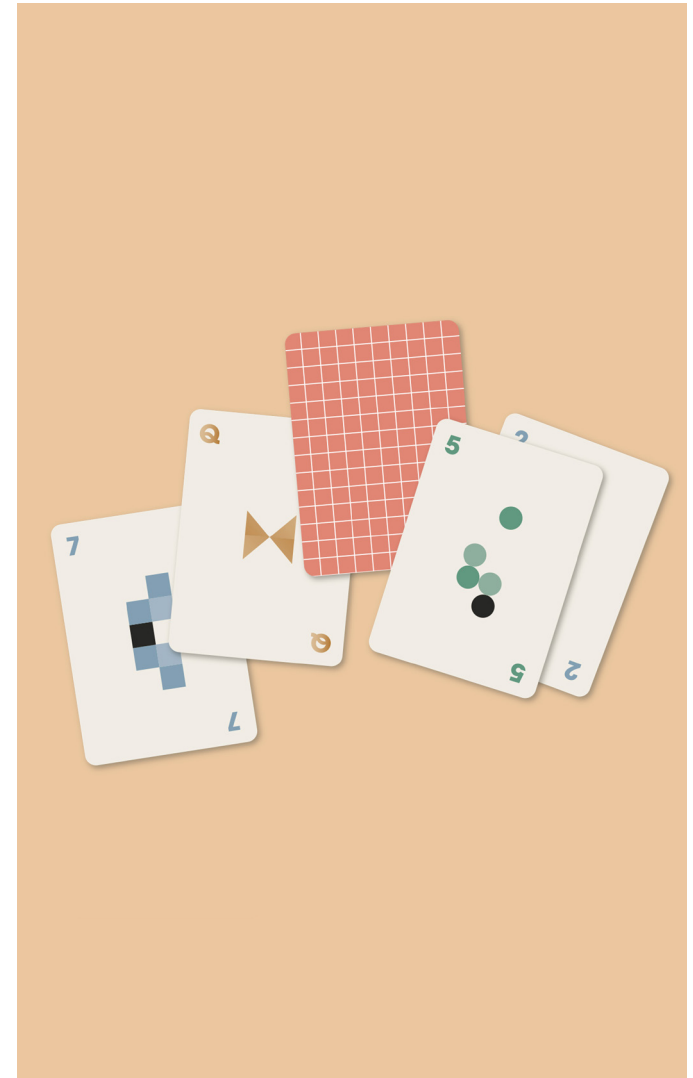

Mello - Solo

- Play solo games in the peace of your own company
- Unique and stylish playing card design
- Includes rules to solo card games

Pack Size: 12

Product in pack: W107 x H142 x D40mm • W4.2 x H5.6 x D1.6in

Item Code: LK MESO