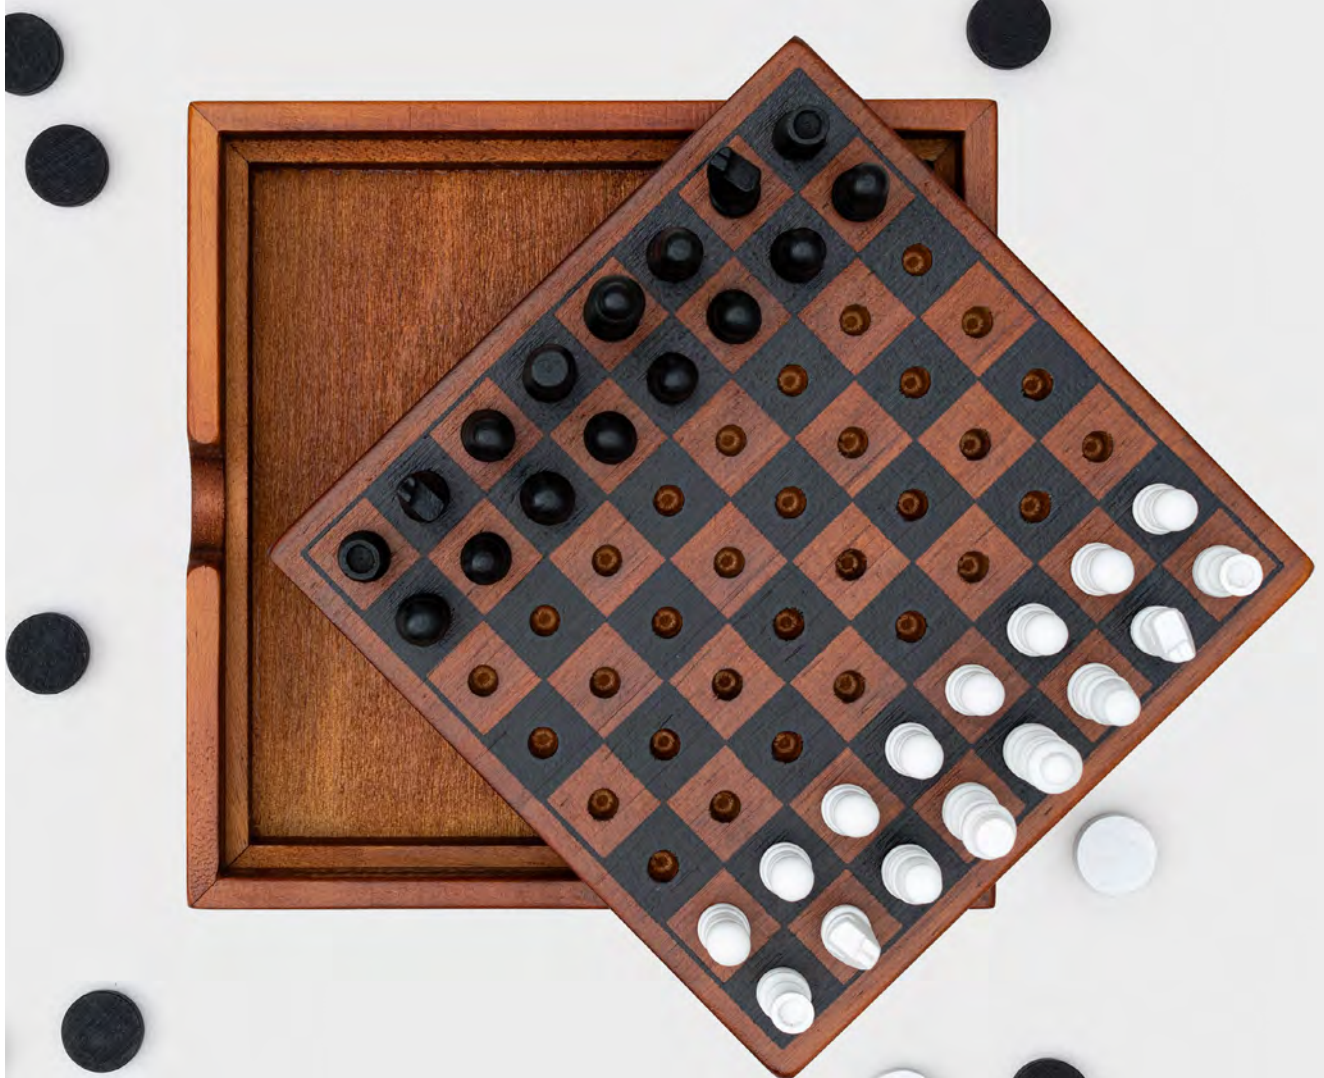

Chess & Checkers

- Combination of both chess and checkers in a deluxe board set
- All in one design, the storage box is the playing board
- Bags included to store game pieces

Pack Size: 6

Product in pack: W140 x H140x D25mm • W5.51 x H5.51 x D0.98in

Item Code: LK IAGL