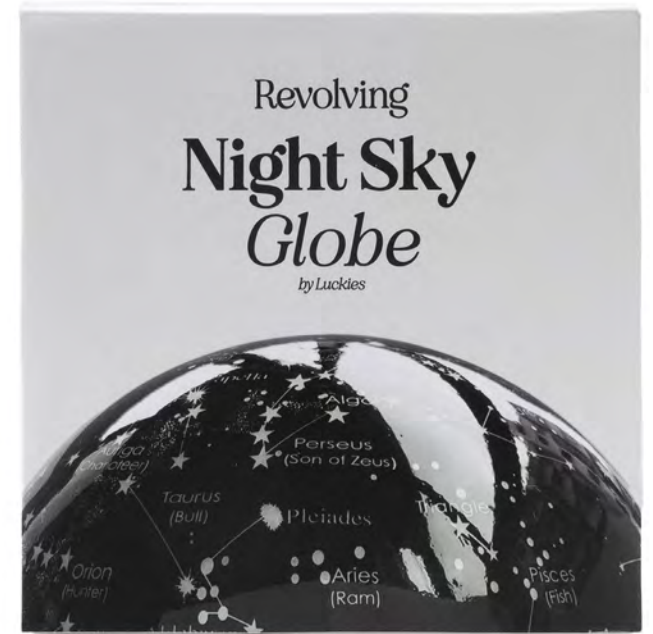

Revolving Night Sky Globe

- Spins for 30 days non-stop on one battery
- Illuminated & Detailed constellations
- 14-second full rotation

Pack Size: 6

Product in pack: W140 xH140 x D140mm • W5.5 x H5.5 x D5.5in

Item Code: LK LUKRGNS