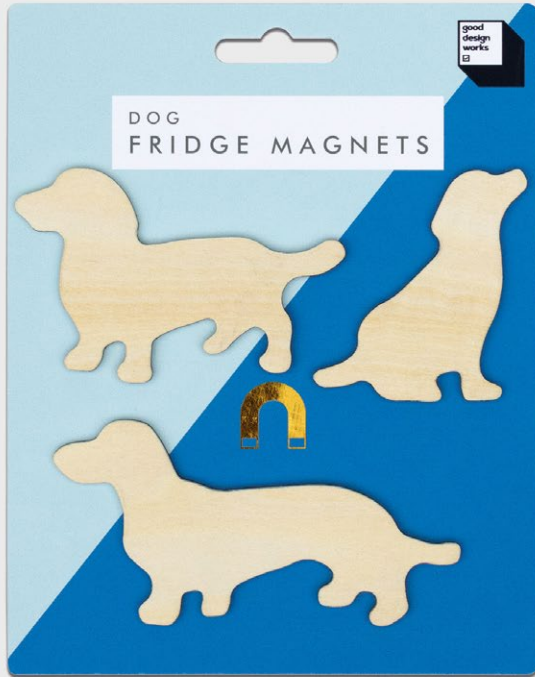

**Item Code:** GW NOTEBKCAT1  
**Item Code:** GW NOTEBKDOG1

# Cat & Dog Hooks

- Self adhesive wall hooks.
- Made from painted metal.
- For small household items.

**Pack Size:** 12

**Product in pack:** W136 x H172x D8mm • W5.3 x H6.7 x D0.3in

**Item Code:** GW HOOKCAT1  
**Item Code:** GW HOOKDOG1