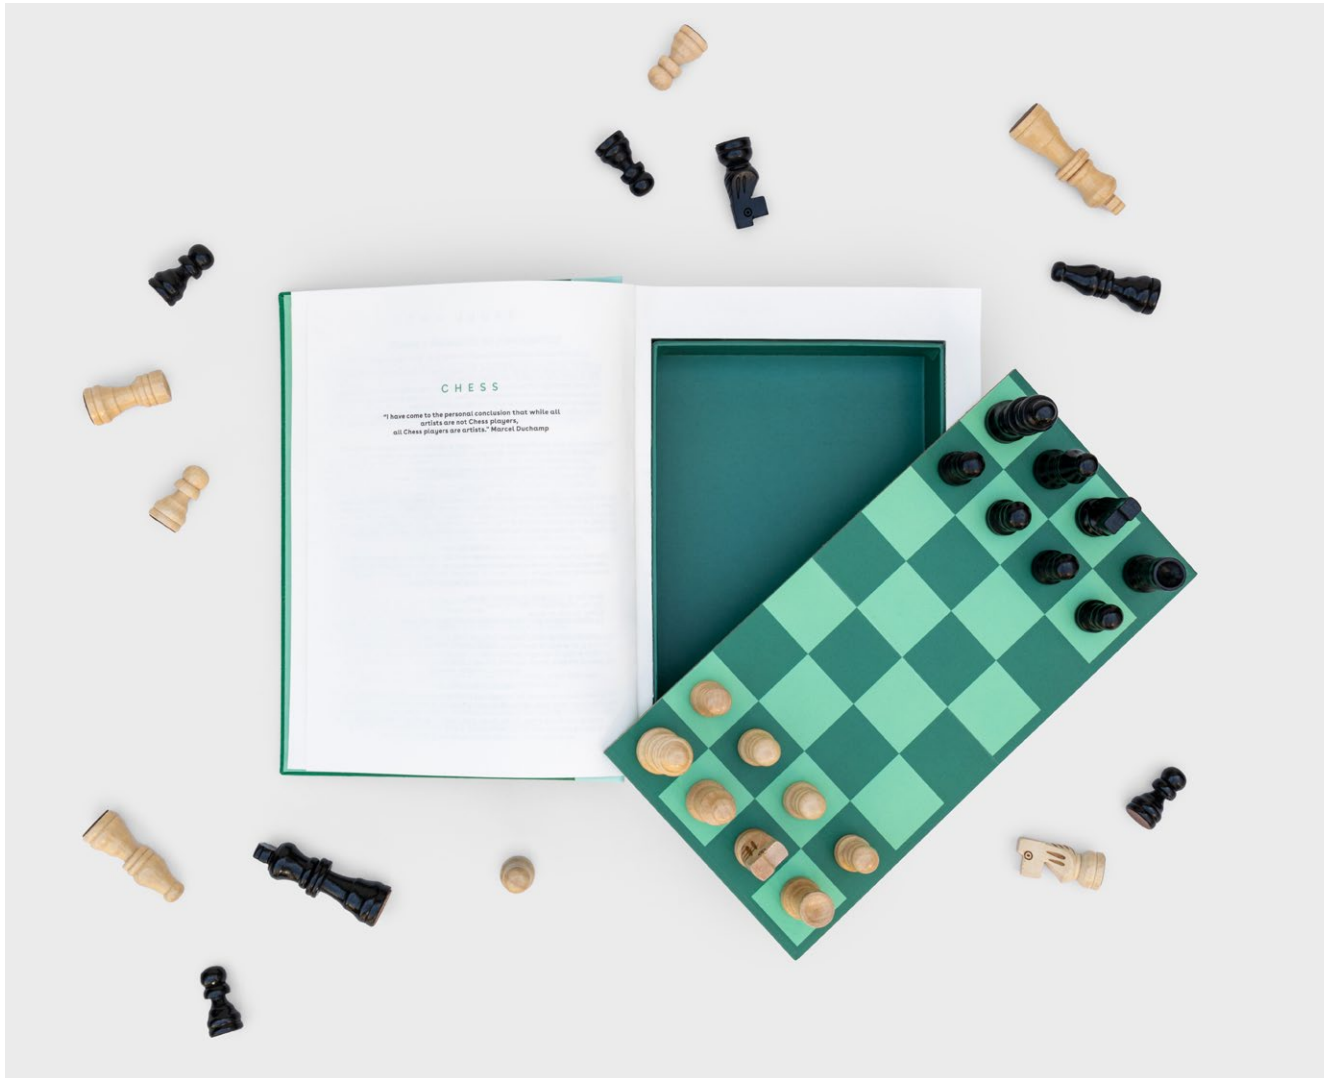

Item Code: LK MEPW

The Games Library - Chess

- Wooden Chess set within a book
- Classic book-cloth bound hardback book
- Cut out pages conceal the board and pieces

Pack Size: 6

Product in pack: W160 x H220 x D40mm • W6.3 x H8.7 x D1.6in