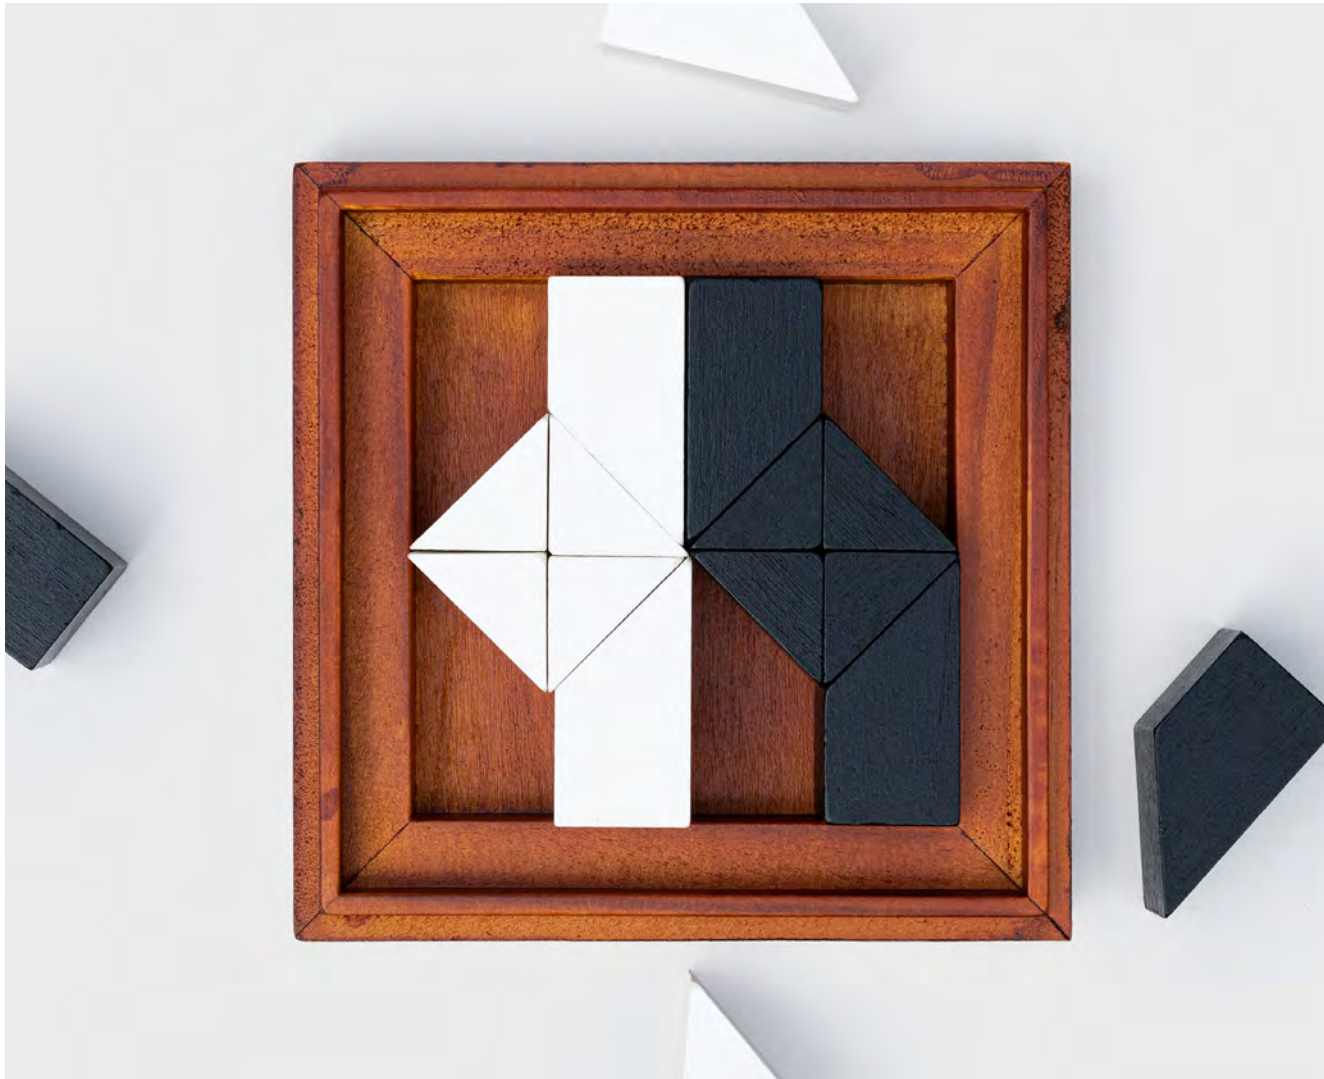

Shapeshifter

- Deluxe tangram wooden puzzle
- 16 abstract wooden peices, including instructions on how to play
- All in one design, the storage box is the playing board

Pack Size: 6

Product in pack: W140 x H140x D25mm • W5.51 x H5.51 x D0.98in

Item Code: LK IAGSS