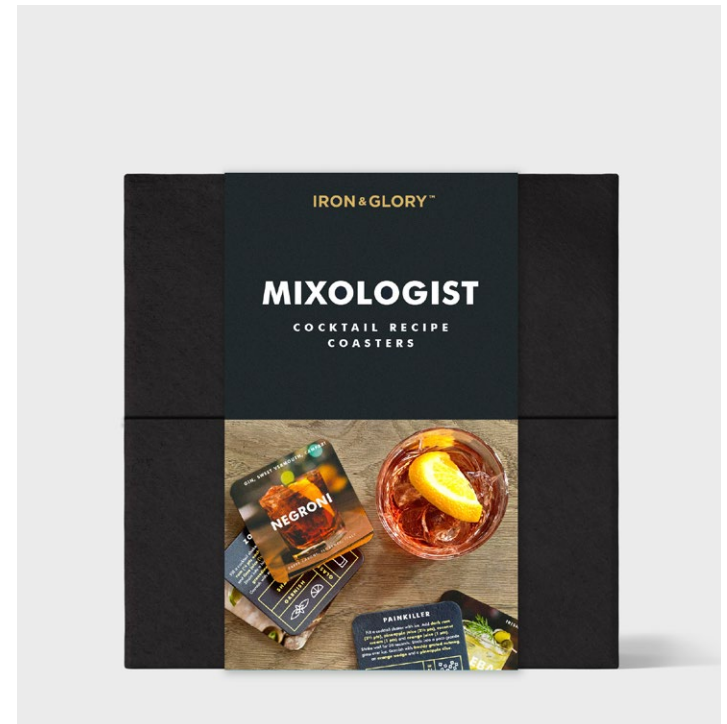

Pack Size: 6

Product in pack: W90 x H118 x D25mm • W3.5 x H4.6 x D3.5in

Item Code: SK DISHSKULL2

8 Ball Bottle Opener

- High gloss black 8 Ball with white logo
- Quality screw fitted steel opener insert
- Crack open your beverage with ease

Pack Size: 12

Product in pack: W90 x H120 x D90mm • W3.5 x H4.7 x D3.5in

Item Code: SK BOPOOLBALL8

Mixologist

- 48 recipe cards with full colour photography.
- Includes 6 blanks for your own creations.
- Made from heavy duty 'beer mat' paperboard.