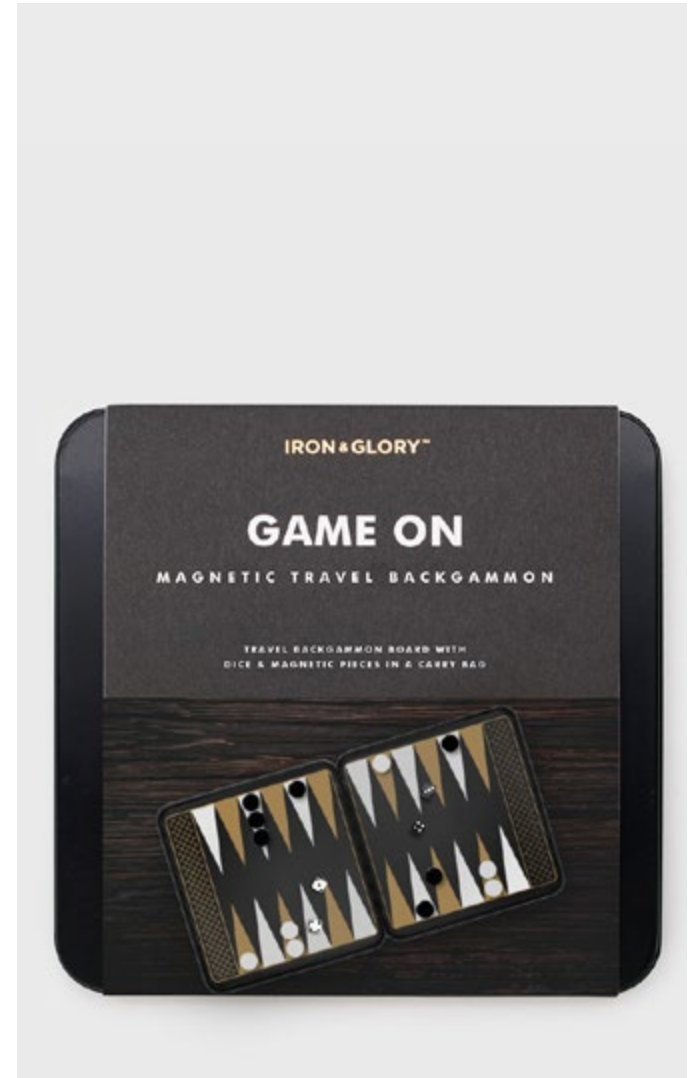

# 8 Ball Bottle Opener

- High gloss black 8 Ball with white logo
- Quality screw fitted steel opener insert
- Crack open your beverage with ease

**Pack Size:** 12

**Product in pack:** W90 x H120 x D90mm • W3.5 x H4.7 x D3.5in

**Item Code:** SK BOPOOLBALL8