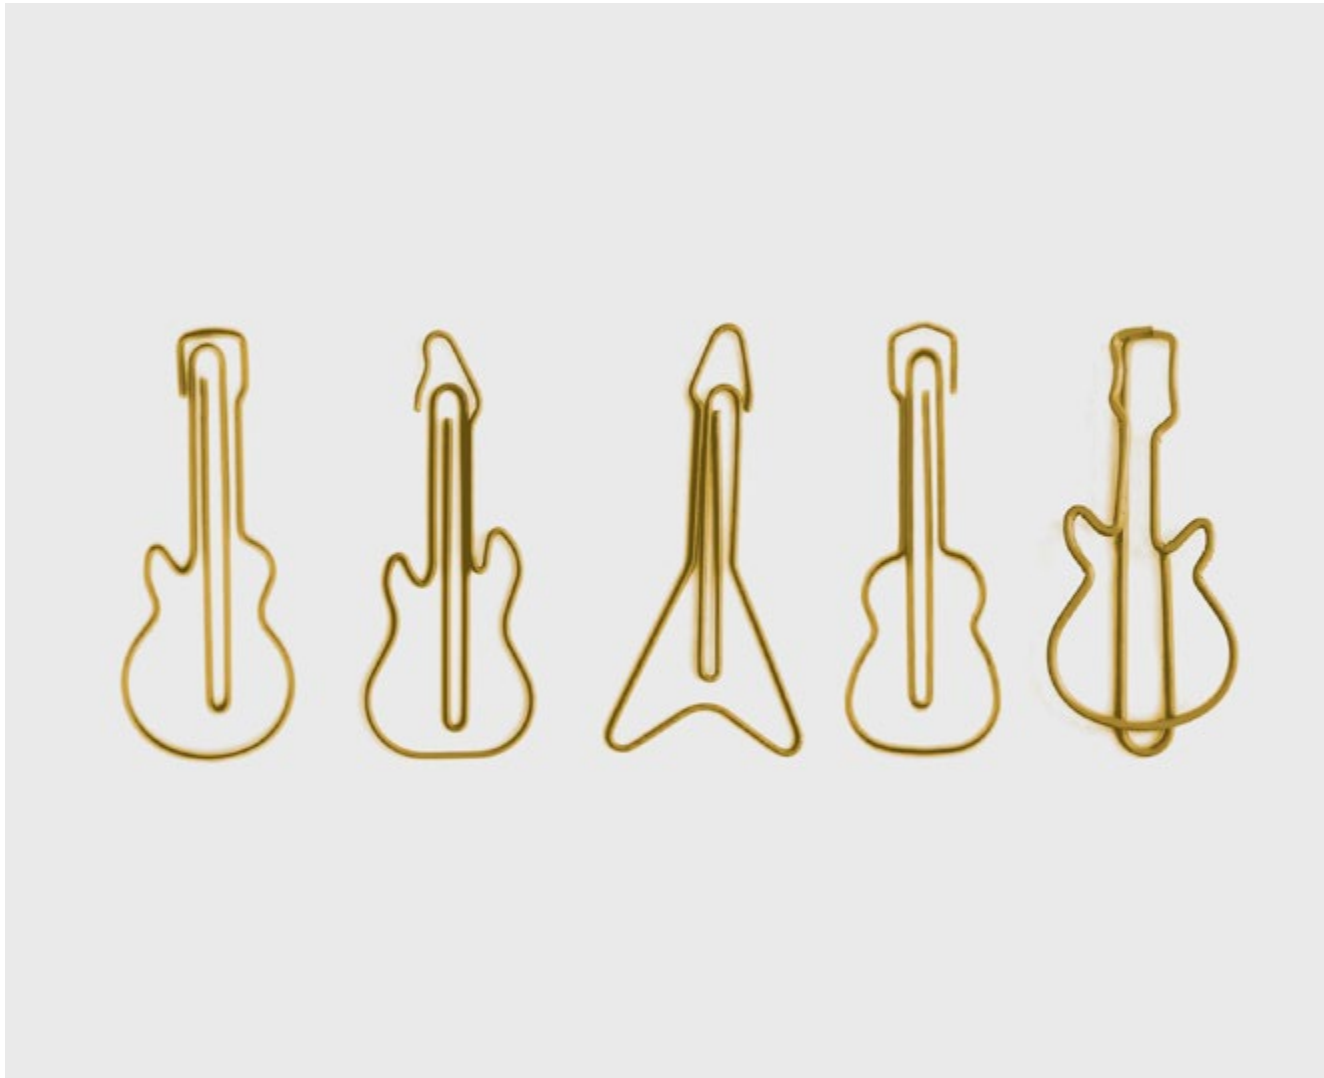

# Rockstar Pencil Case

- Carry your pens like a rock-n-roller.
- Zipper and fabric carry handle.
- Compartments for bits and bobs.

**Pack Size:** 12

**Product in pack:** W120 x H220 x D50mm • W4.7 x H8.6 x D1.9in

**Item Code:** SK CASEGUITAR1

# Guitar Bottle Openers

- 3 new variations to suit all music tastes, metal, blues and jazz.
- Durable, heavy duty brushed stainless steel.
- Slim profile and perfectly pocket sized.

**Pack Size:** 12

**Product in pack:** W80 xH270 x D4mm • W3.1 x H10.6 x D0.1in

**Item Code:** SK CLIPGUITAR1