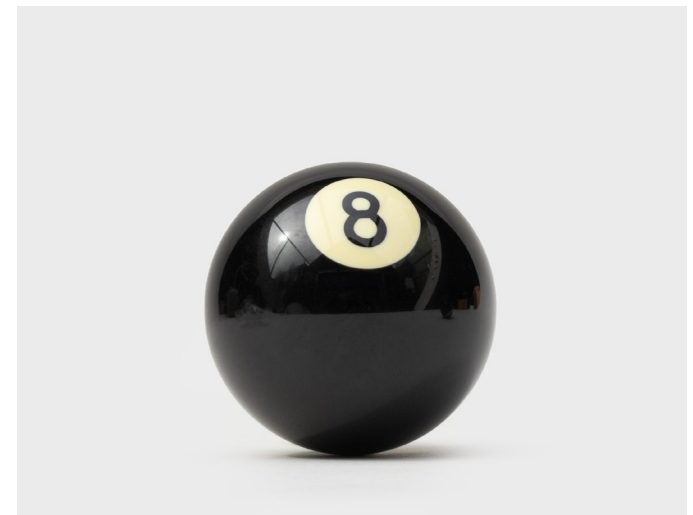

8 Ball Bottle Opener

- High gloss black 8 Ball with white logo
- Quality screw fitted steel opener insert
- Crack open your beverage with ease

Pack Size: 12

Product in pack: W90 x H120 x D90mm • W3.5 x H4.7 x D3.5in

Item Code: SK BOPOOLBALL8