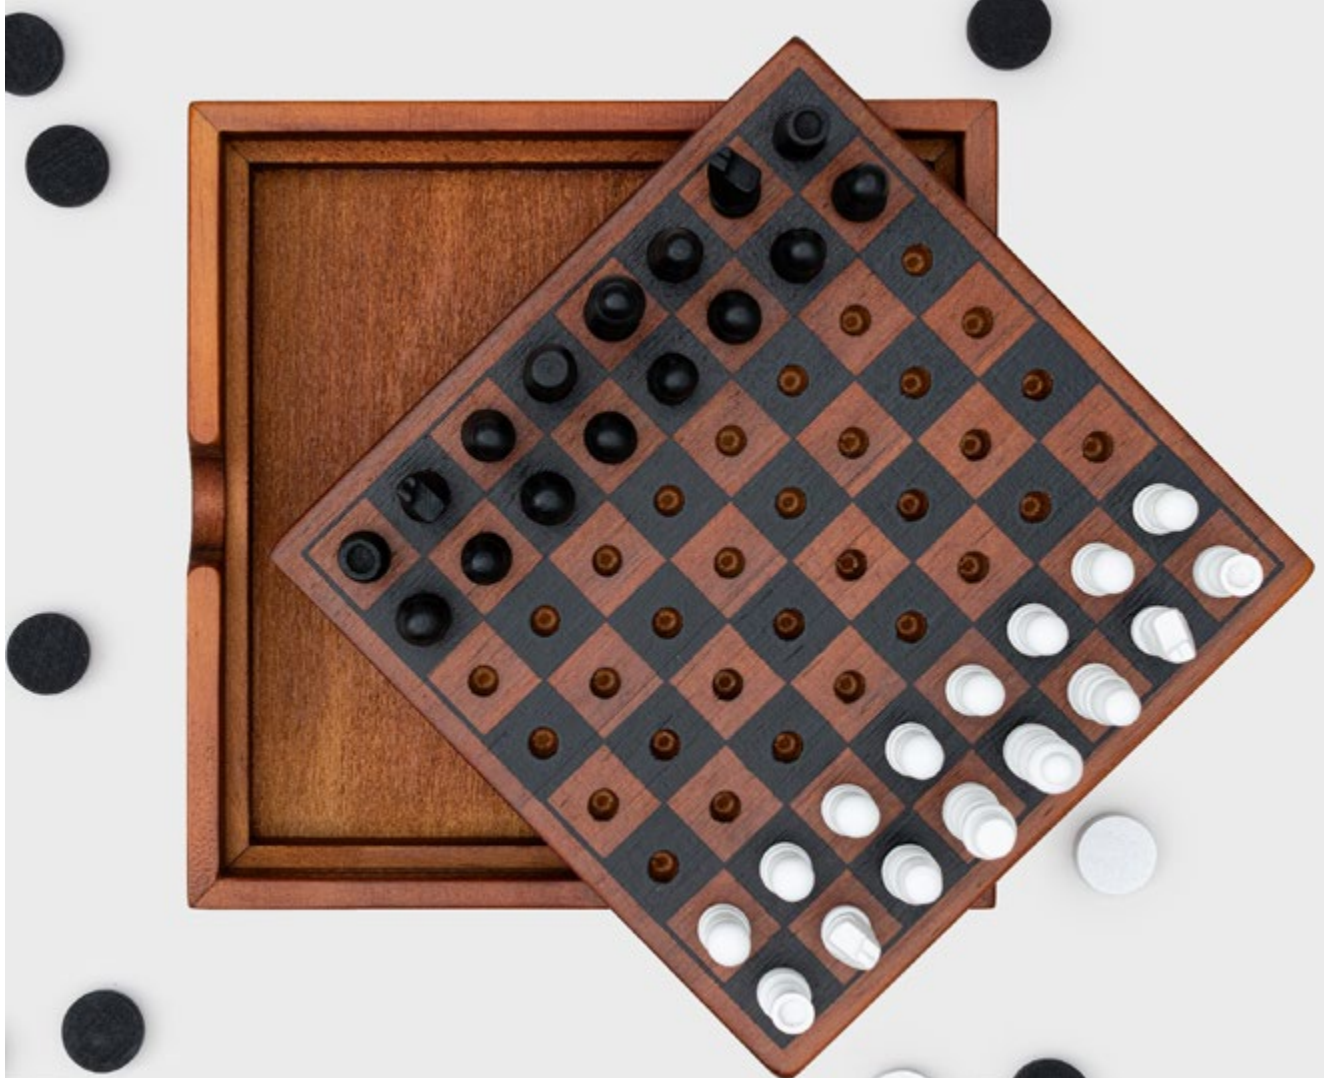

Chess & Checkers

- Combination of both chess and checkers in a deluxe board set
- All in one design, the storage box is the playing board
- Bags included to store game pieces

Pack Size: 12

Product in pack: W140 x H140 x D25mm • W5.51 x H5.51 x D0.98in

Item Code: LK IAGCC