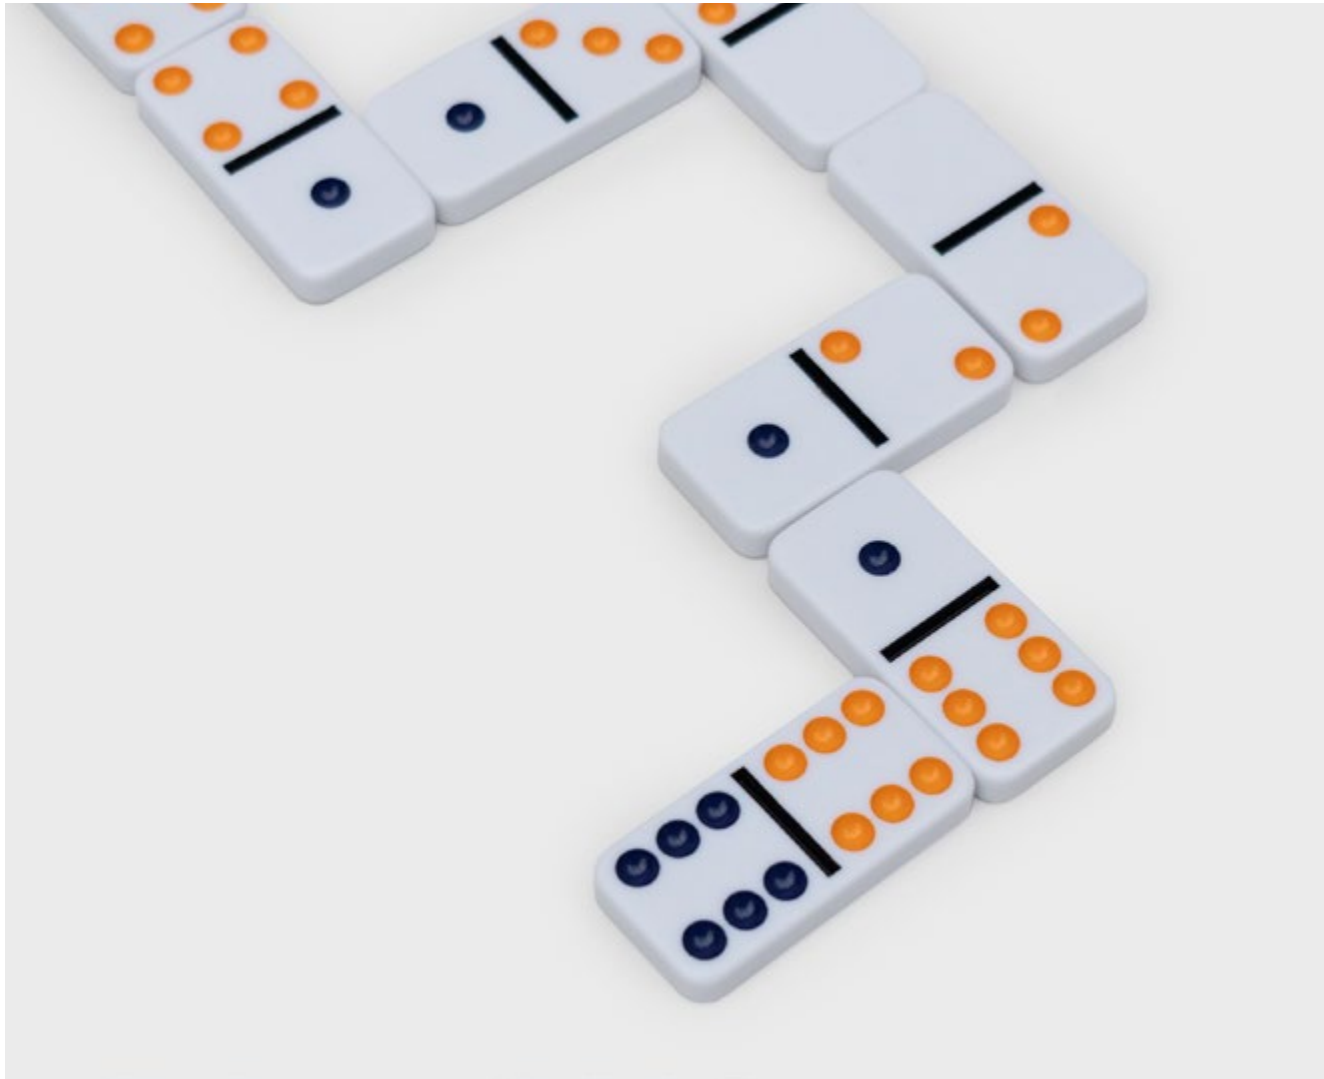

BOXO - Dominoes

- Full colour printed box with debossed and varnish detailing
- 28 'ivory' dominoes with coloured dots.

Pack Size: 12

Product in pack: W145 x H145 x D40mm • W5.7x H5.7 x D1.5in

Item Code: SK BOXODOM1