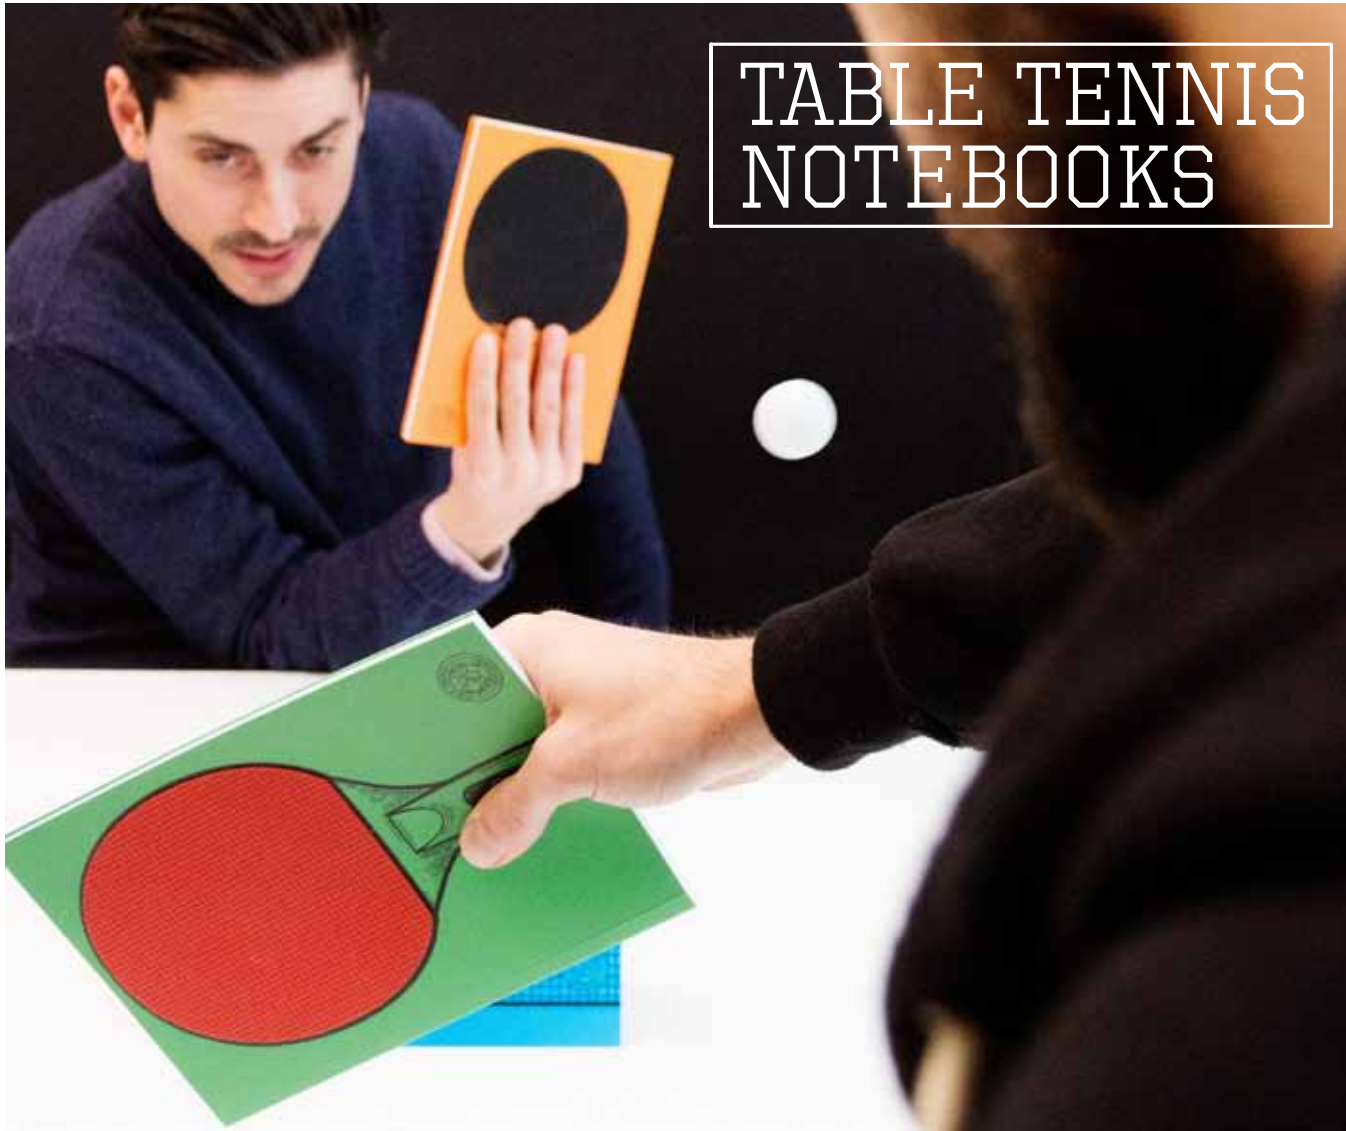

Pack Size: 24

Product in pack: W132 x H230 x D3mm • W5.20 x H9.06 x D0.12in

Item Code: SK MAGAZTYPE

TABLE TENNIS NOTEBOOKS

Table Tennis Notebook

Set of 3 notebooks, two bats and a net, for ideas, sketches and ping-pong
120 pages per book