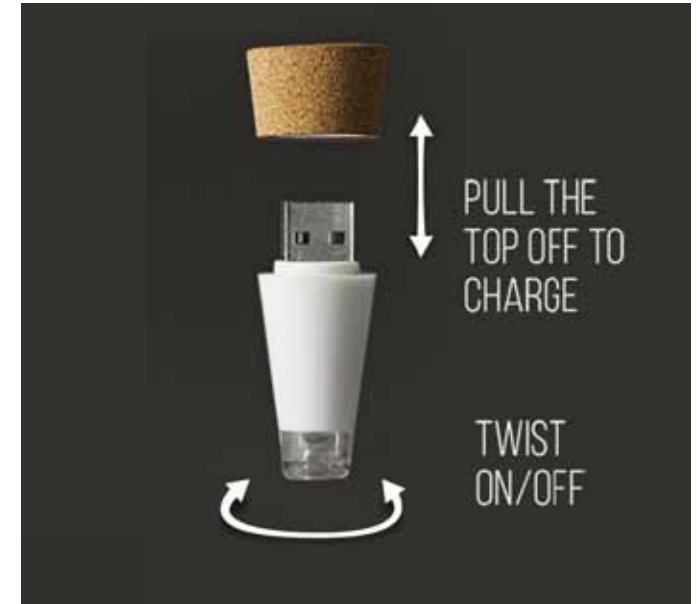

SOLAR SYSTEM COAT HOOK

Solar System Hooks

Keep Your Space Tidy! If you are tired of searching the universe for somewhere to put all your gear then look no further. Wall fixings included.

Pack Size: 6

Product in pack: W538xH40xD51mm / W21.2xH1.57xD2.00in

Code: SK HOOKPLANETS1

5 060043 066291 >

HOOKPLANETS1
Solar System Coat Rack

UPC/EAN CODE: 5-060043-066291

Rechargeable Bottle Light

- Rechargeable light that turns bottles into lamps.
- Cork-shaped light that fits into almost any bottle.
- Recharges via USB in 1 hour, runs for 3 hours when fully charged.