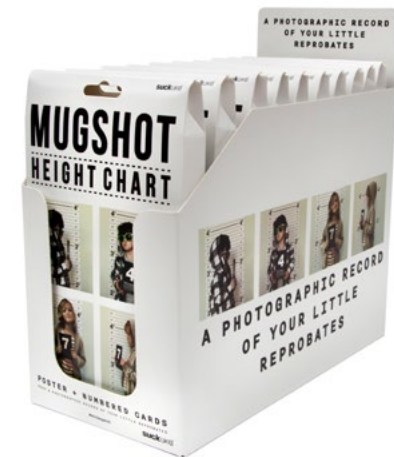

DECORATIVE PAPER WASHI TAPE

Sushi Tape

Colourful washi tape in classic sushi roll patterns.

Pack Size: 24

Product in pack: W80 x H270 x D24mm / W3.15 x H10.63 x D0.9in

Code: SK TAPESUSHI1

5 060576 590614 >
SK TAPESUSHI1
Sushi Tape

UPC/EAN CODE: 5-060576-590614

Legless Cork Screw

- Pirate bottle opener.
- Easy opener lever, foil cutter, beer bottle opener.
- Made from stainless steel and matt black rubber.

Pack Size: 12

Product in pack: W78 x H268x D18mm • W3.0 x H10.5 x D0.7in

Item Code: SK BOPIRATE1

Fetch My Keys

- Dog shaped key ring designed to locate your keys.
- With an LED flashing nose light.
- Whistle activated beeper alerts you to their location. (2x Ir41 button cell batteries included.)

Pack Size: 24

Product in pack: W91 x H135 x D24mm • W3.58 x H5.31 x D0.94in

Item Code: SK FETCH1

Mugshot Height Chart

- Double sided poster with measurements in feet & inches / metres & cm
- 10 double sided number cards to show your age
- Keep a photographic record of your little ones as they grow