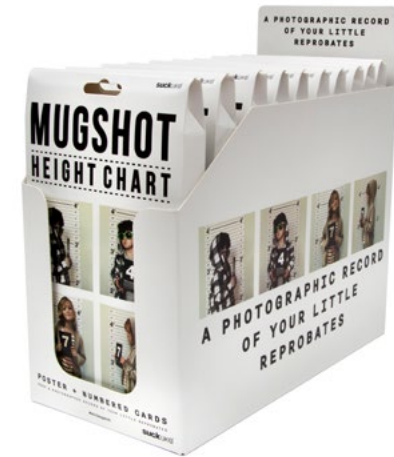

Pack Size: 24

Product in pack: W80 x H270 x D24mm / W3.15 x H10.63 x D0.9in

Code: SK TAPESUSHI1

5 060576 590614 >
SK TAPESUSHI1
Sushi Tape

UPC/EAN CODE: 5-060576-590614

Legless Cork Screw

- Pirate bottle opener.
- Easy opener lever, foil cutter, beer bottle opener.
- Made from stainless steel and matt black rubber.

Pack Size: 12

Product in pack: W78 x H268x D18mm • W3.0 x H10.5 x D0.7in

Item Code: SK BOPIRATE1

Fetch My Keys

- Dog shaped key ring designed to locate your keys.
- With an LED flashing nose light.
- Whistle activated beeper alerts you to their location. (2x Ir41 button cell batteries included.)

Pack Size: 24

Product in pack: W91 x H135 x D24mm • W3.58 x H5.31 x D0.94in

Item Code: SK FETCH1

Mugshot Height Chart

- Double sided poster with measurements in feet & inches / metres & cm
- 10 double sided number cards to show your age
- Keep a photographic record of your little ones as they grow

Pack Size: 24

Product in pack: W136 x H230 x D21 mm • W5.4 x H9 x D0.8 in

Code: SK CHARTLINEUP

Hippo Bottle Opener

Like no other bottle opener, this hungry utensil will be the centre piece of any home bar or the talking point of any party. Made from Cast Iron.