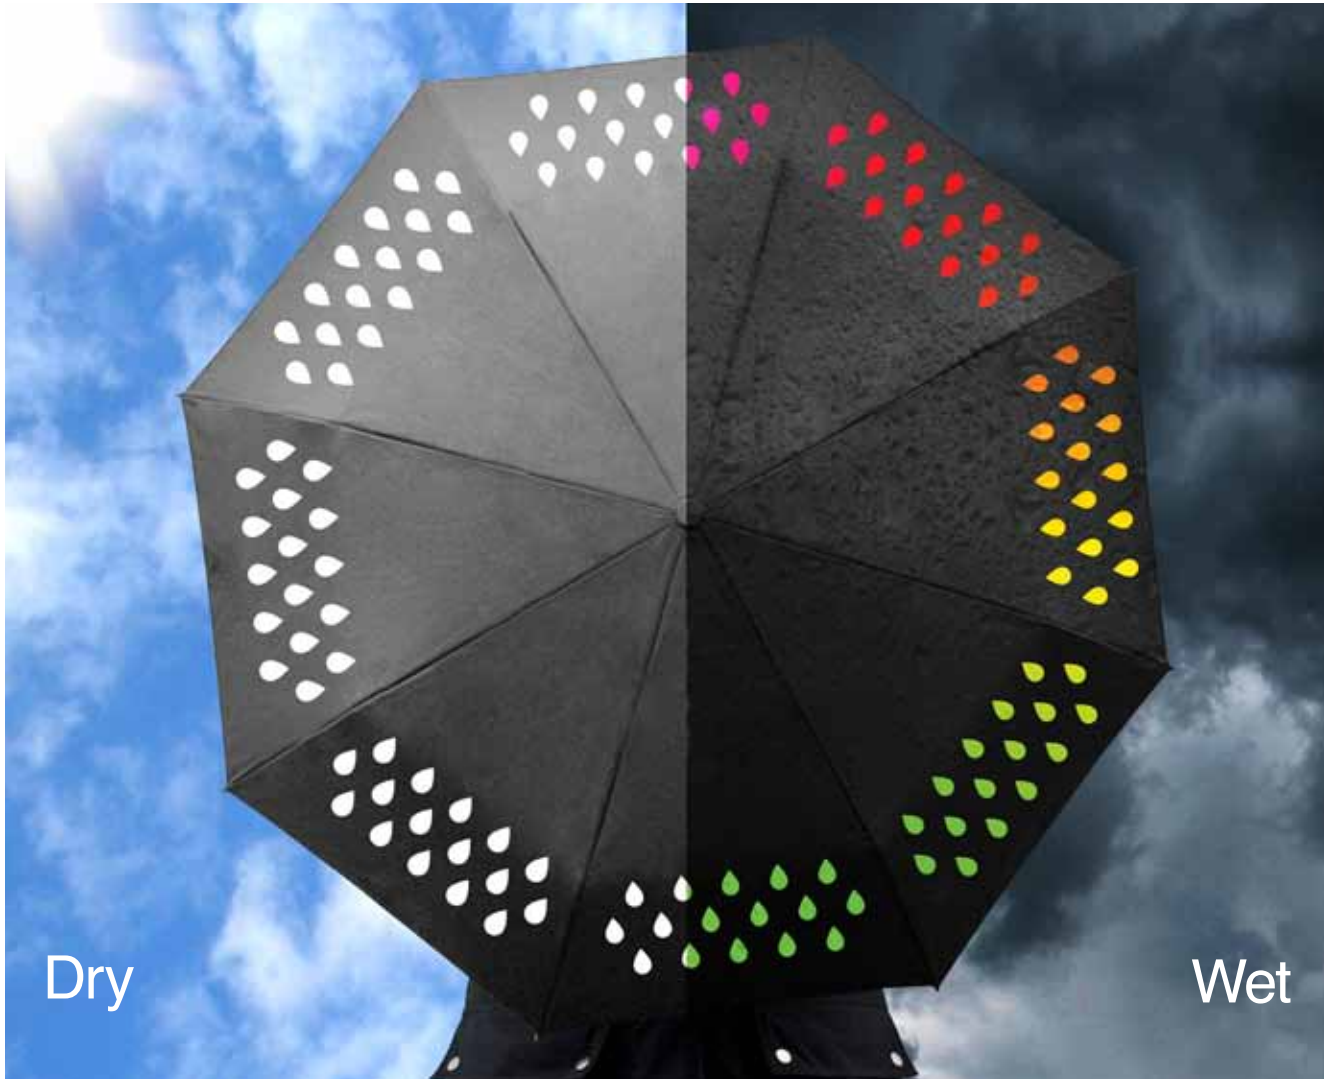

Pack Size: 12

Product in pack: W128 x H204 x D128mm • W5 x H8 x D5in

Item Code: SK BAGPUNCH1

Colour Changing Umbrella

- Umbrella printed with colour changing ink, white pattern turns multi-coloured when wet.
- High-quality mechanisms (carbon fibre struts) and soft grip handle. 100cm diameter when open.
- Lightweight, portable, super-tough and durable, with matching slip-on carry case.