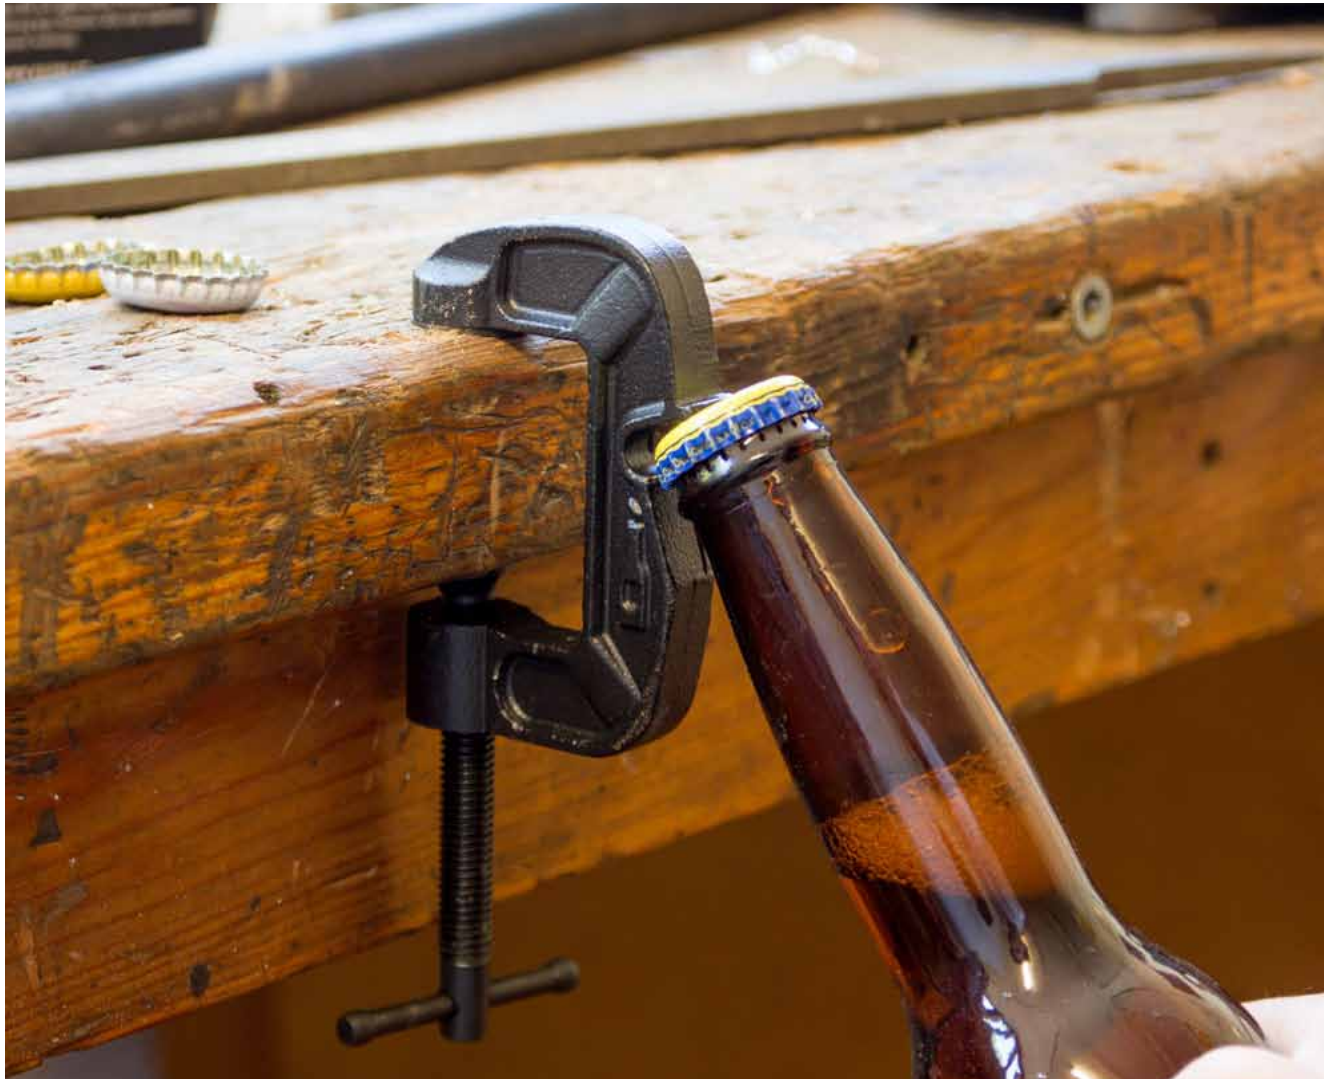

Pack Size: 4

Product in pack: W113 x H75 x D55mm / W4.44 x H2.95 x D2.16in

Code: SK BOHIPPO1

5 060043 065768 >

BOHIPPO1
Hippo Bottle Opener

UPC/EAN CODE: 5-060043-065768

G-Clamp Bottle Opener

- Clamp to a table, shelf or worktop and open bottles with ease.
- Keep in the kitchen or outside for parties.
- Made from cast iron - strong and hard-wearing.