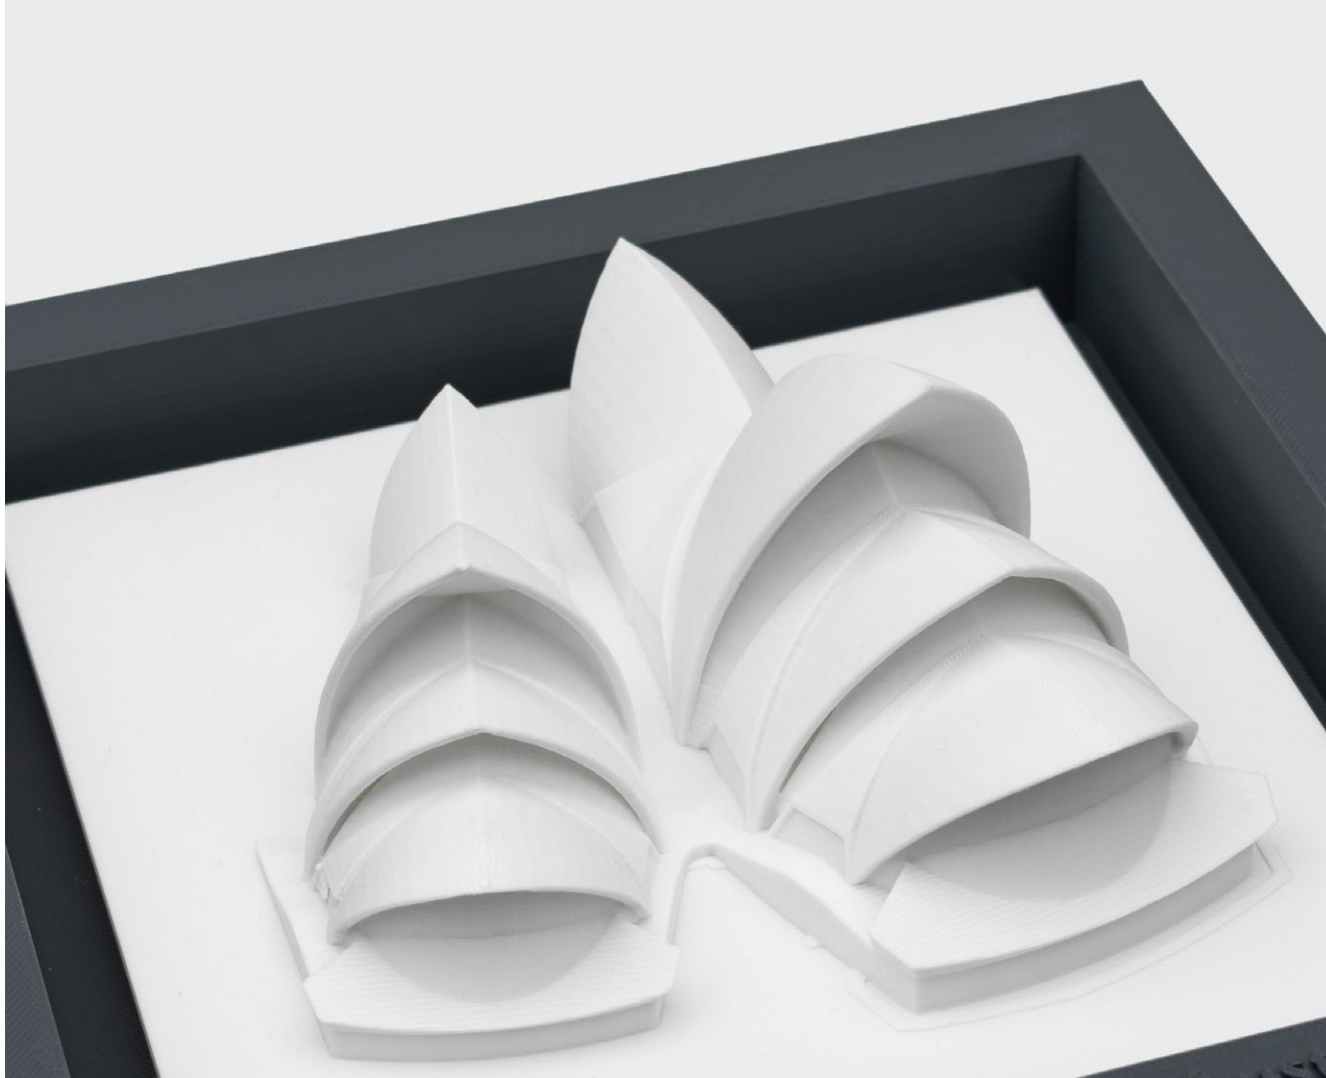

Panorama - Sydney Opera House

- Made from plant based bio-plastic.
- 3D Printed by robots (really!).
- A collaboration with Made Happy.

Pack Size: TBC

Product in pack: W200 x H200x D110mm • W7.8 x H7.8 x D4.3in

Item Code: LK PANOZSOH1