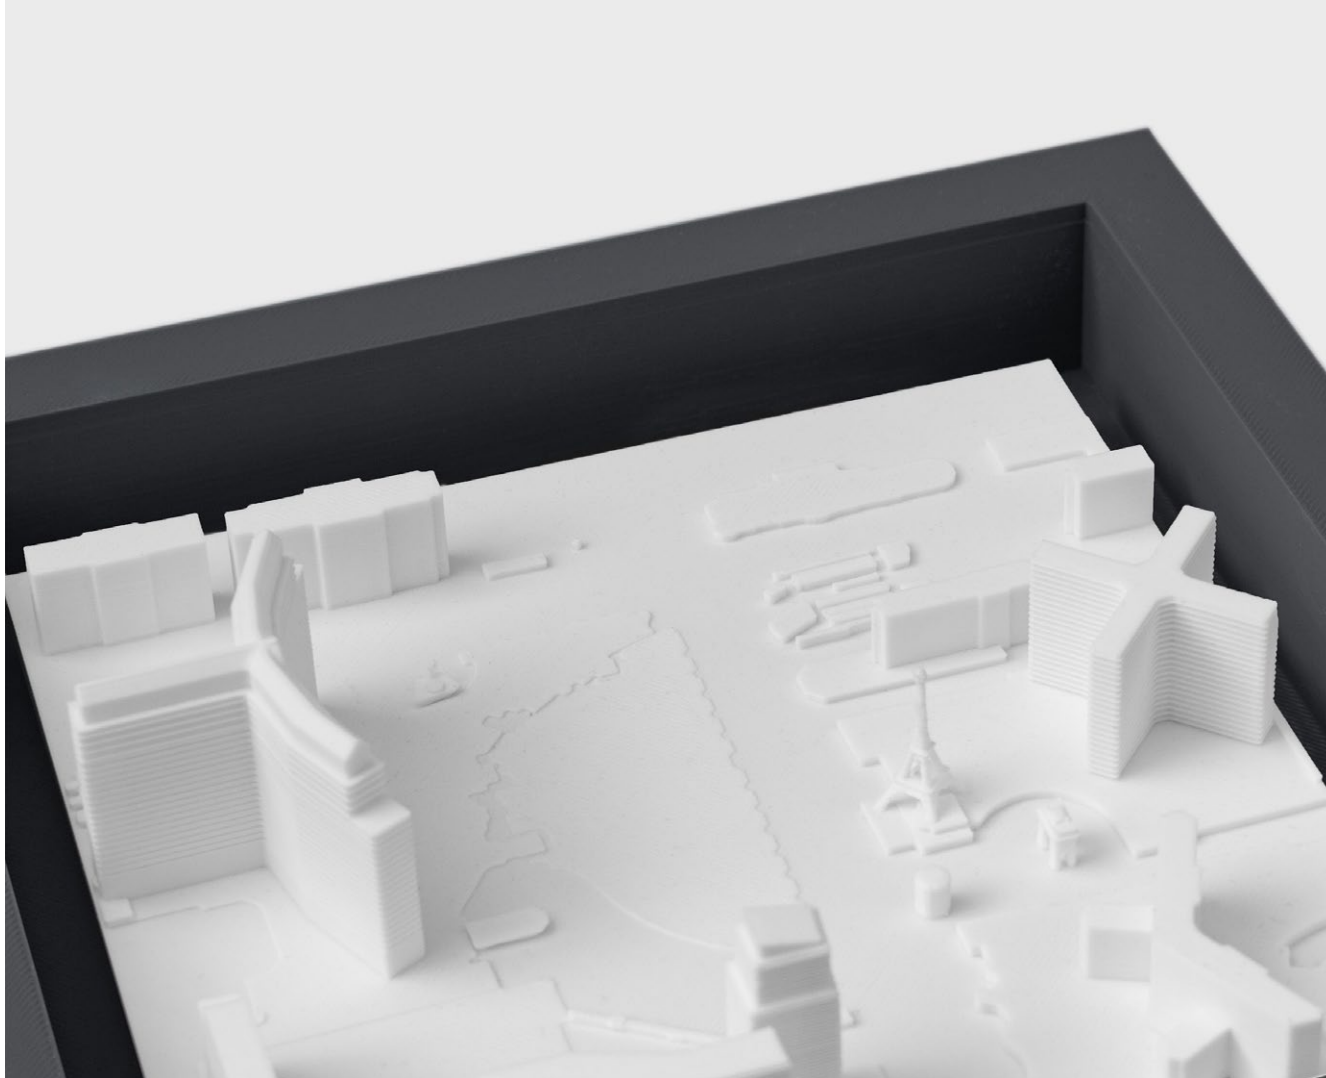

Panorama - Westminster

- Made from plant based bio-plastic.
- 3D Printed by robots (really!).
- A collaboration with Made Happy.

Pack Size: TBC

Product in pack: W200 x H200x D110mm • W7.8 x H7.8 x D4.3in

Item Code: LK PANUKBB1

Panorama - Las Vegas

- Made from plant based bio-plastic.
- 3D Printed by robots (really!).
- A collaboration with Made Happy.

Pack Size: TBC

Product in pack: W200 x H200x D110mm • W7.8 x H7.8 x D4.3in

Item Code: LK PANESPSAG1

Panorama - Le Sagrada Familia

- Made from plant based bio-plastic.
- 3D Printed by robots (really!).
- A collaboration with Made Happy.

Pack Size: TBC

Product in pack: W200 x H200x D110mm • W7.8 x H7.8 x D4.3in

Item Code: LK PANOZSOH1

Panorama - Eiffel Tower

- Made from plant based bio-plastic.
- 3D Printed by robots (really!).
- A collaboration with Made Happy.

Pack Size: TBC

Product in pack: W200 x H200x D110mm • W7.8 x H7.8 x D4.3in