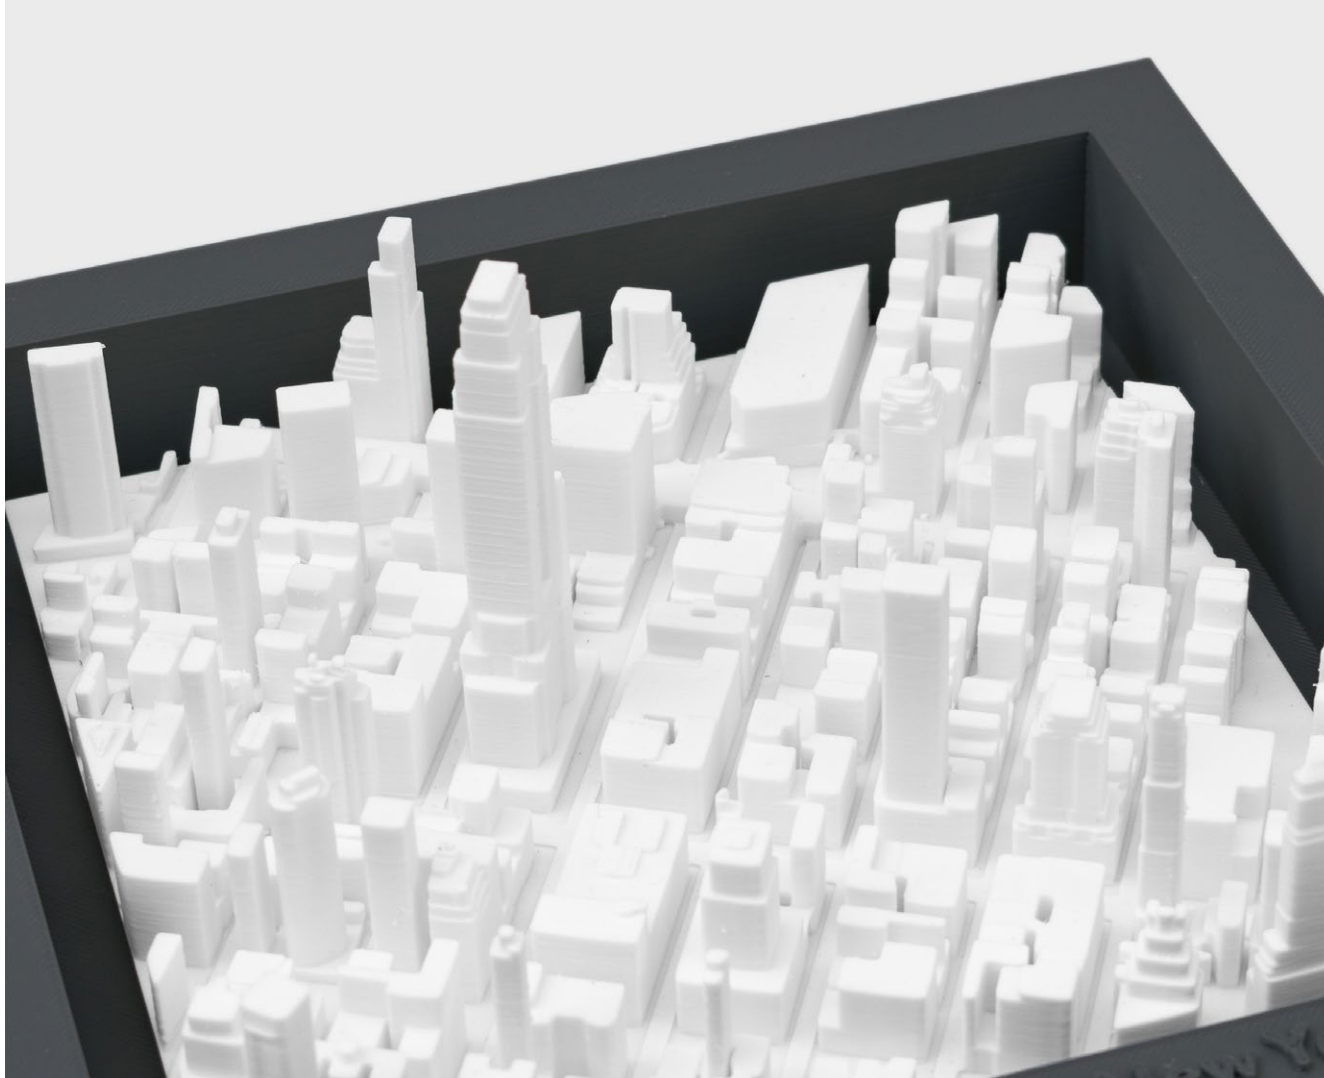

Item Code: LK PANGREACR1

Panorama - Taj Mahal

- Made from plant based bio-plastic.
- 3D Printed by robots (really!).
- A collaboration with Made Happy.

Pack Size: TBC

Product in pack: W200 x H200x D110mm • W7.8 x H7.8 x D4.3in

Item Code: LK PANINDTAJ1

Panorama - Empire State Building

- Made from plant based bio-plastic.
- 3D Printed by robots (really!).
- A collaboration with Made Happy.

Pack Size: TBC

Product in pack: W200 x H200x D110mm • W7.8 x H7.8 x D4.3in