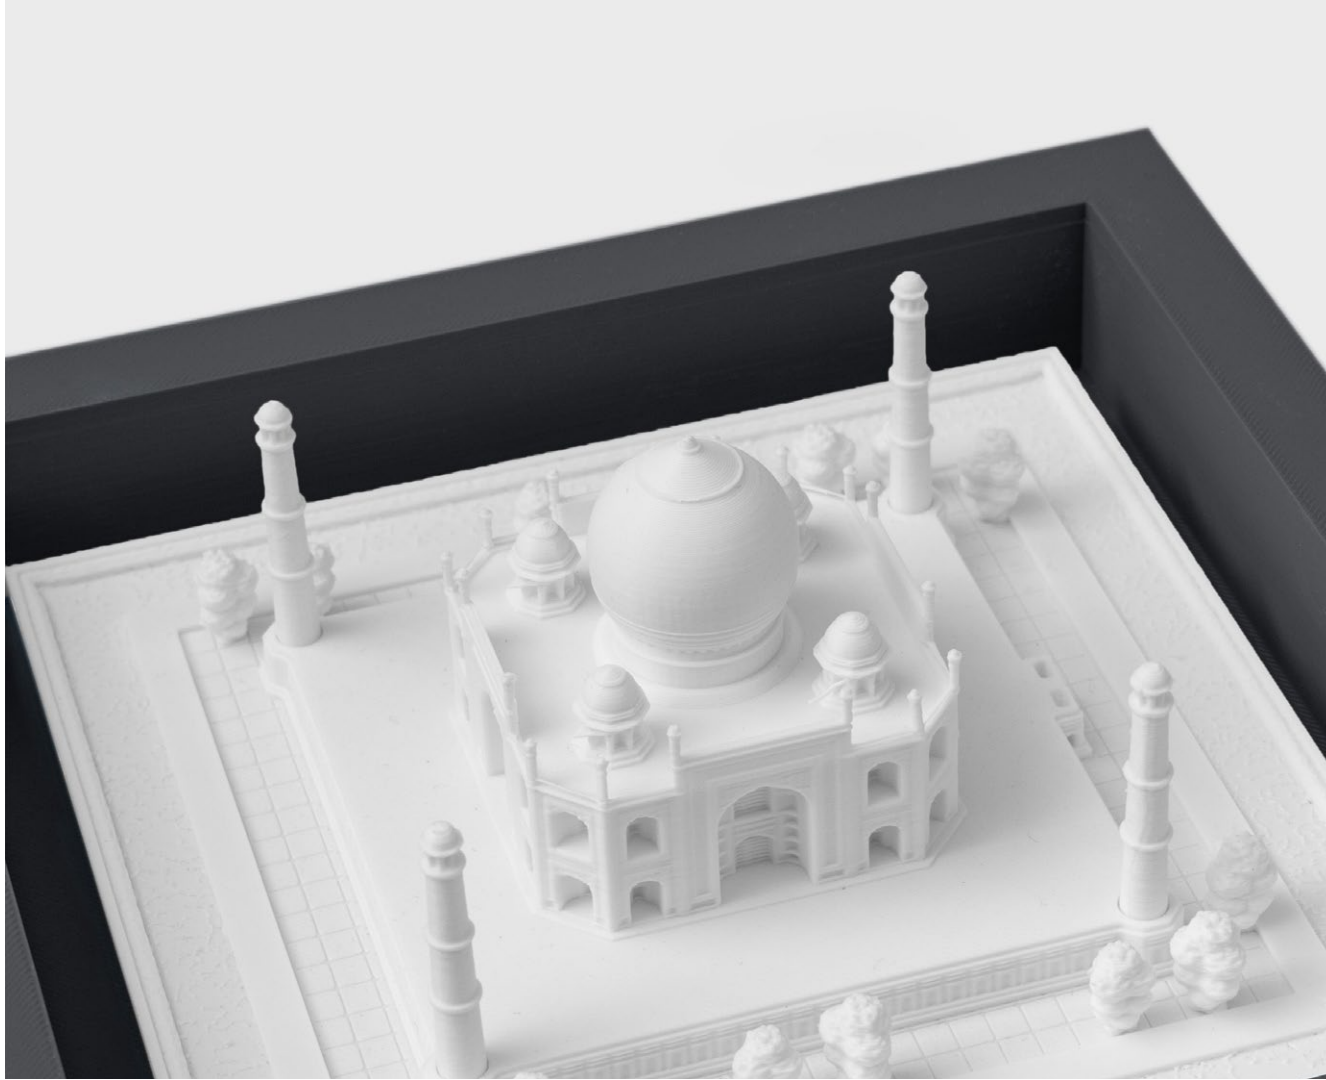

Item Code: LK PANITACOL1

Panorama - Egypt

- Made from plant based bio-plastic.
- 3D Printed by robots (really!).
- A collaboration with Made Happy.

Pack Size: TBC

Product in pack: W200 x H200x D110mm • W7.8 x H7.8 x D4.3in

Item Code: LK PANEGYPYR1

Panorama - Acropolis

- Made from plant based bio-plastic.
- 3D Printed by robots (really!).
- A collaboration with Made Happy.

Pack Size: TBC

Product in pack: W200 x H200x D110mm • W7.8 x H7.8 x D4.3in

Item Code: LK PANGREACR1

Panorama - Taj Mahal

- Made from plant based bio-plastic.
- 3D Printed by robots (really!).
- A collaboration with Made Happy.

Pack Size: TBC

Product in pack: W200 x H200x D110mm • W7.8 x H7.8 x D4.3in

Item Code: LK PANINDTAJ1

Panorama - Empire State Building

- Made from plant based bio-plastic.
- 3D Printed by robots (really!).
- A collaboration with Made Happy.

Pack Size: TBC

Product in pack: W200 x H200x D110mm • W7.8 x H7.8 x D4.3in