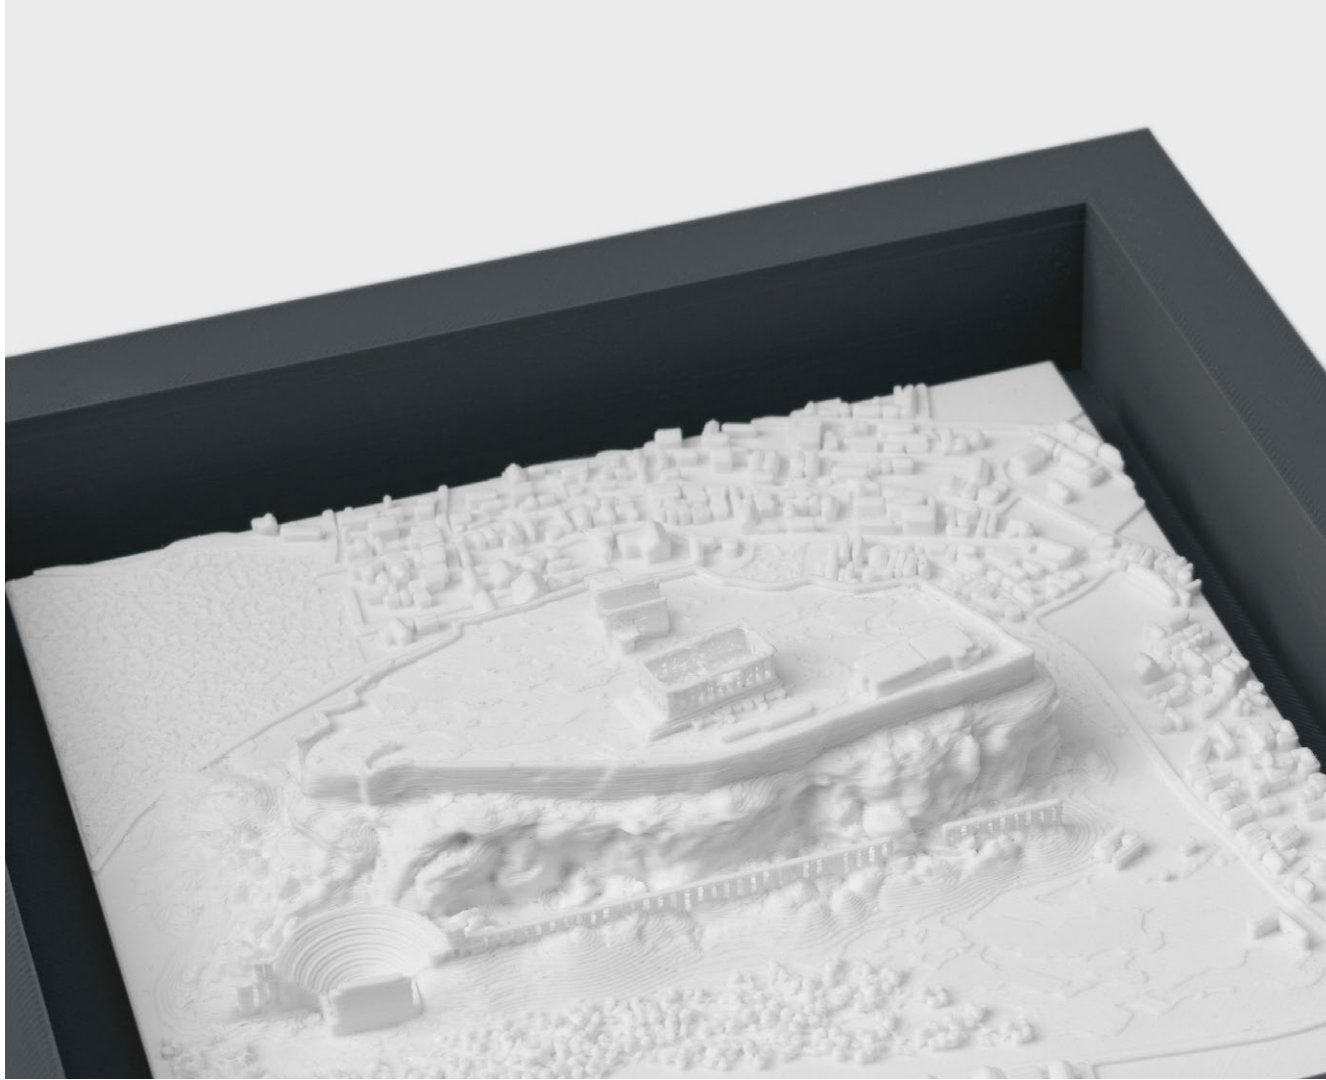

Panorama - Westminster

- Made from plant based bio-plastic.
- 3D Printed by robots (really!).
- A collaboration with Made Happy.

Pack Size: TBC

Product in pack: W200 x H200x D110mm • W7.8 x H7.8 x D4.3in

Item Code: LK PANESPSAG1

Panorama - Colosseum

- Made from plant based bio-plastic.
- 3D Printed by robots (really!).
- A collaboration with Made Happy.

Pack Size: TBC

Product in pack: W200 x H200x D110mm • W7.8 x H7.8 x D4.3in

Item Code: LK PANITACOL1

Panorama - Egypt

- Made from plant based bio-plastic.
- 3D Printed by robots (really!).
- A collaboration with Made Happy.

Pack Size: TBC

Product in pack: W200 x H200x D110mm • W7.8 x H7.8 x D4.3in

Item Code: LK PANEGYPYR1

Panorama - Acropolis

- Made from plant based bio-plastic.
- 3D Printed by robots (really!).
- A collaboration with Made Happy.

Pack Size: TBC

Product in pack: W200 x H200x D110mm • W7.8 x H7.8 x D4.3in