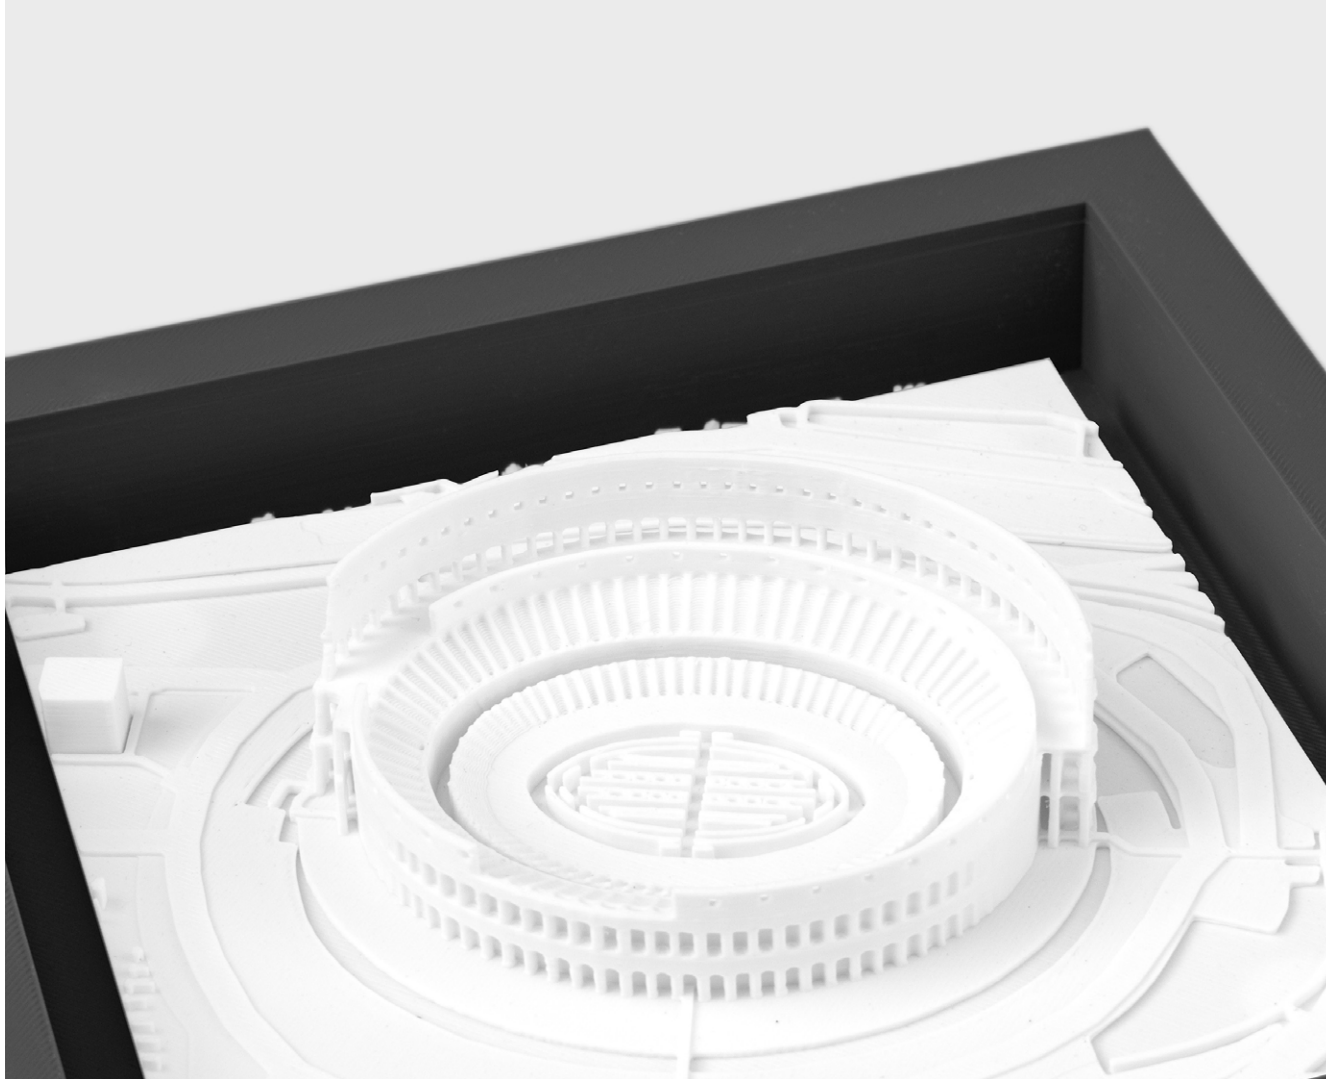

Panorama - Westminster

- Made from plant based bio-plastic.
- 3D Printed by robots (really!).
- A collaboration with Made Happy.

Pack Size: TBC

Product in pack: W200 x H200x D110mm • W7.8 x H7.8 x D4.3in

Item Code: LK PANUKBB1

Panorama - Las Vegas

- Made from plant based bio-plastic.
- 3D Printed by robots (really!).
- A collaboration with Made Happy.

Pack Size: TBC

Product in pack: W200 x H200x D110mm • W7.8 x H7.8 x D4.3in

Item Code: LK PANESPSAG1

Panorama - Le Sagrada Familia

- Made from plant based bio-plastic.
- 3D Printed by robots (really!).
- A collaboration with Made Happy.

Pack Size: TBC

Product in pack: W200 x H200x D110mm • W7.8 x H7.8 x D4.3in

Item Code: LK PANESPSAG1

Panorama - Colosseum

- Made from plant based bio-plastic.
- 3D Printed by robots (really!).
- A collaboration with Made Happy.

Pack Size: TBC

Product in pack: W200 x H200x D110mm • W7.8 x H7.8 x D4.3in