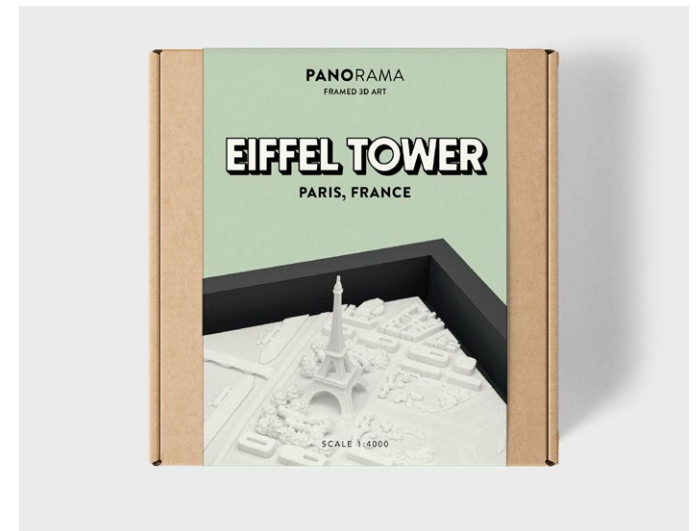

Item Code: LK PANUSAES1

Panorama - Sydney Opera House

- Made from plant based bio-plastic.
- 3D Printed by robots (really!).
- A collaboration with Made Happy.

Pack Size: TBC

Product in pack: W200 x H200x D110mm • W7.8 x H7.8 x D4.3in

Item Code: LK PANOZSOH1

Panorama - Eiffel Tower

- Made from plant based bio-plastic.
- 3D Printed by robots (really!).
- A collaboration with Made Happy.

Pack Size: TBC

Product in pack: W200 x H200x D110mm • W7.8 x H7.8 x D4.3in