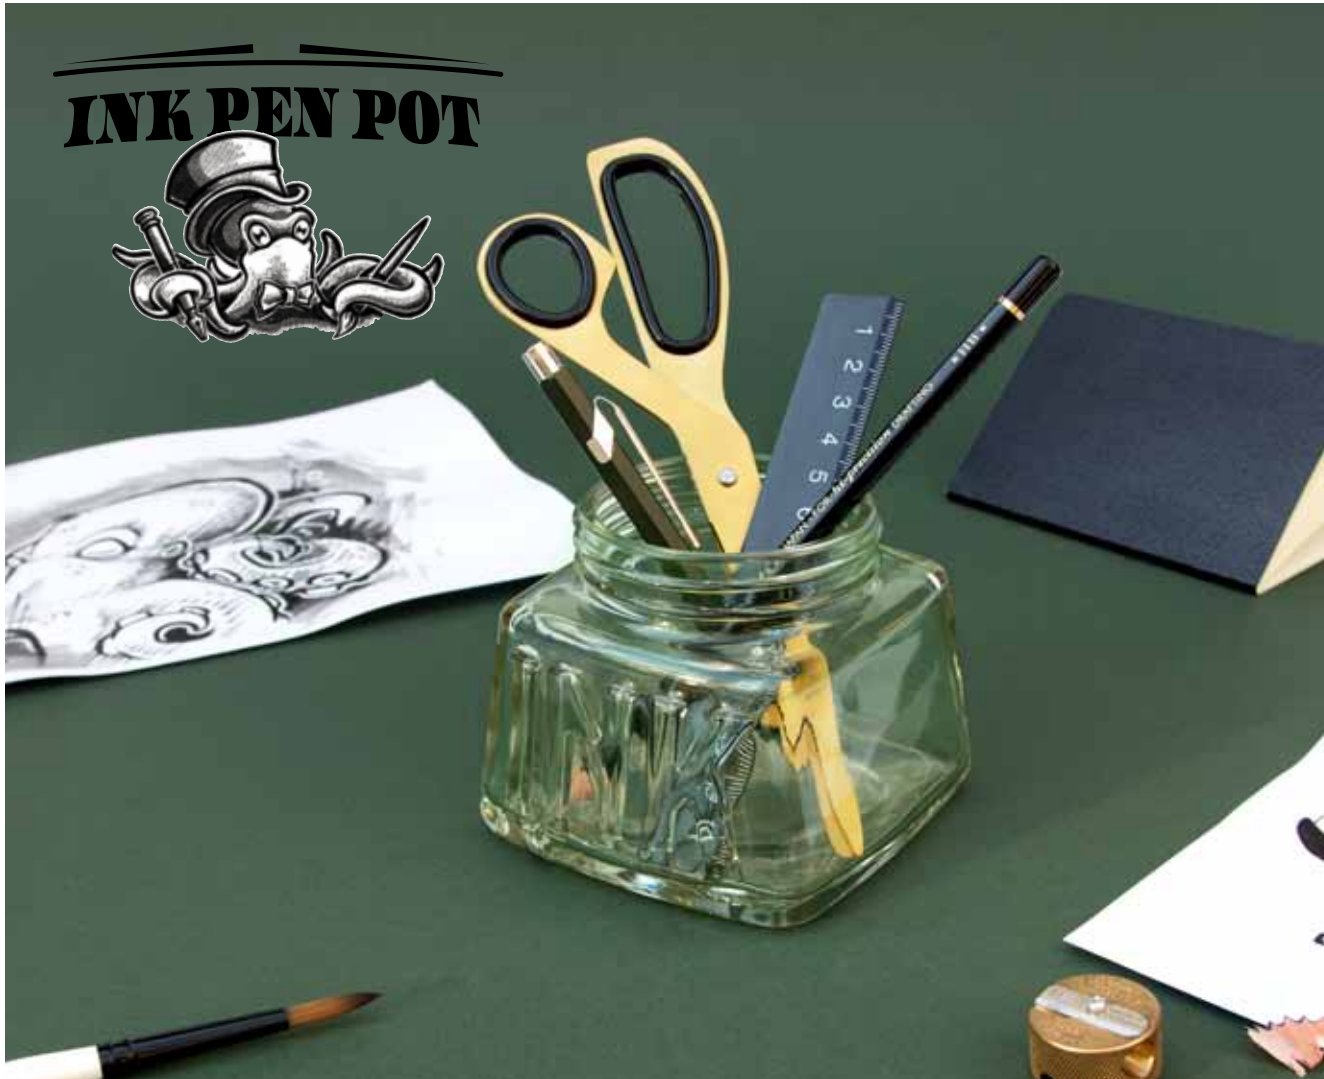

Pack Size: 12

Product: W21 x H230 x D2 mm • W0.8 x H9 x D0.1 in

Code: SK SPOONSKULL5

Skull Tidy

- A hollow skull for your essentials.
- Highly detailed surface and shape.
- The ideal place to store your wallet, keys, phone, jewellery or makeup.

Pack Size: 4

Product in pack: W155 x H185 x D265mm • W6.10 x H7.28 x D10.43in

Item Code: White: SK TIDYSKULL1
Item Code: Black: SK TIDYSKULL2
Item Code: Gold: SK TIDYSKULL3

Ink Pen Pot

- Modern take on a timeless classic.
- Organise your writing tools.
- Green tinted soda glass.

Pack Size: 12

Product in pack: W95 x H90 x D95mm • W3.74 x H3.54 x D3.74in

Item Code: SK PENPOTINK1

3m Of Facts

- 10ft auto-locking tape measure filled with facts.
- 60 facts ranging in dimension-based topics.
- Measure in both Metric (cm) & Imperial (inches).