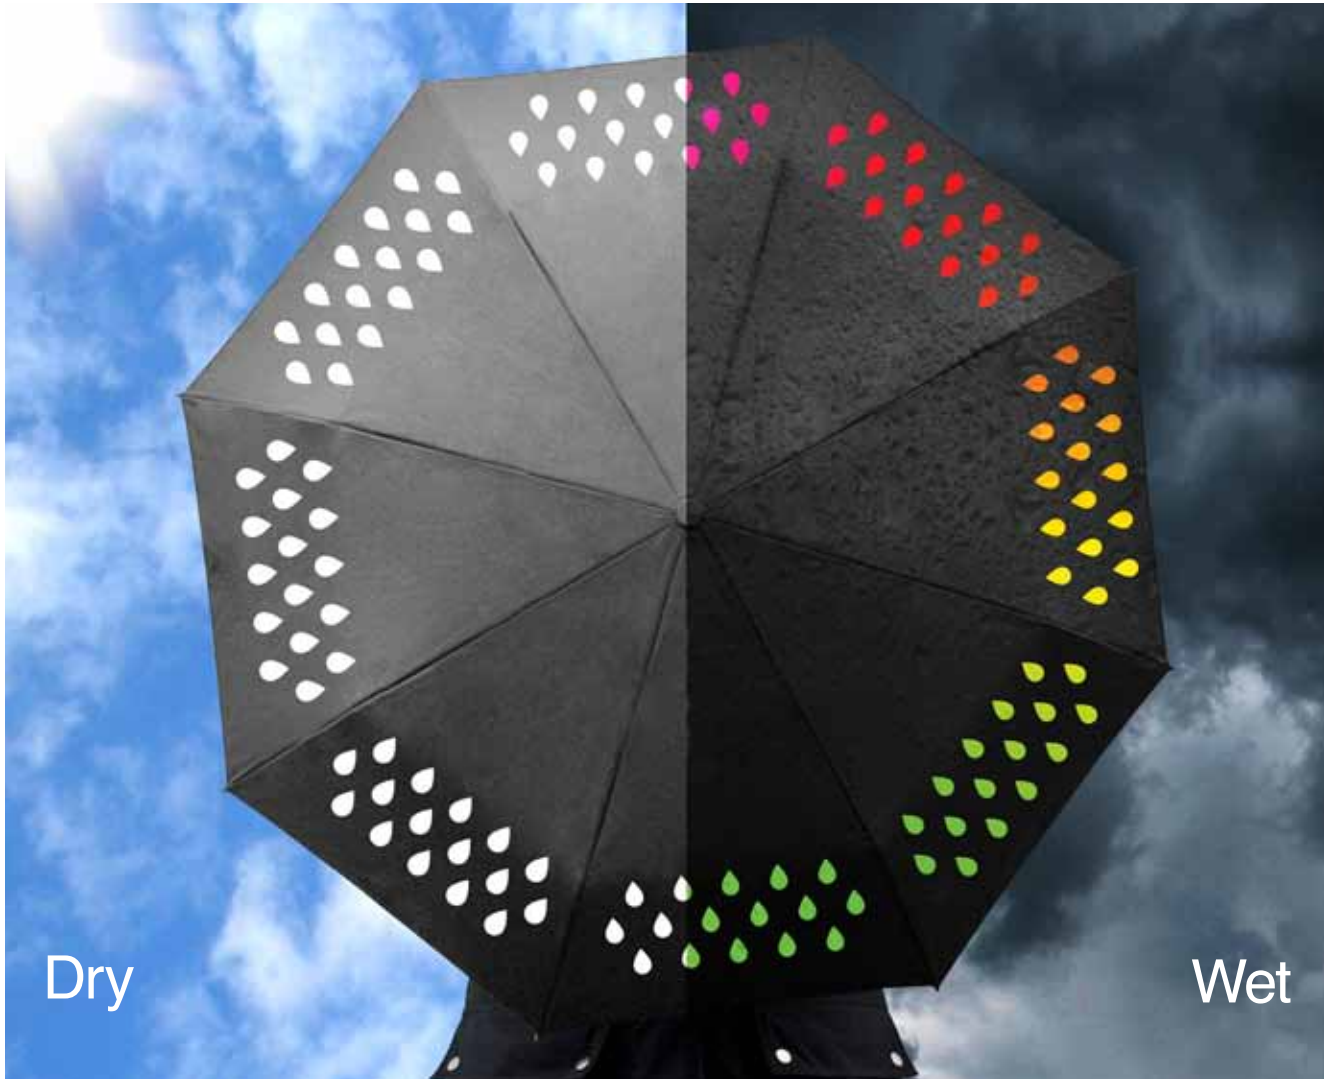

Colour Changing Umbrella

- Umbrella printed with colour changing ink, white pattern turns multi-coloured when wet.
- High-quality mechanisms (carbon fibre struts) and soft grip handle. 100cm diameter when open.
- Lightweight, portable, super-tough and durable, with matching slip-on carry case.

Pack Size: 6

Product in pack: W255 x H110 x D55mm • W10.04 x H4.33 x D2.17in

Item Code: SK UMBRELLA2