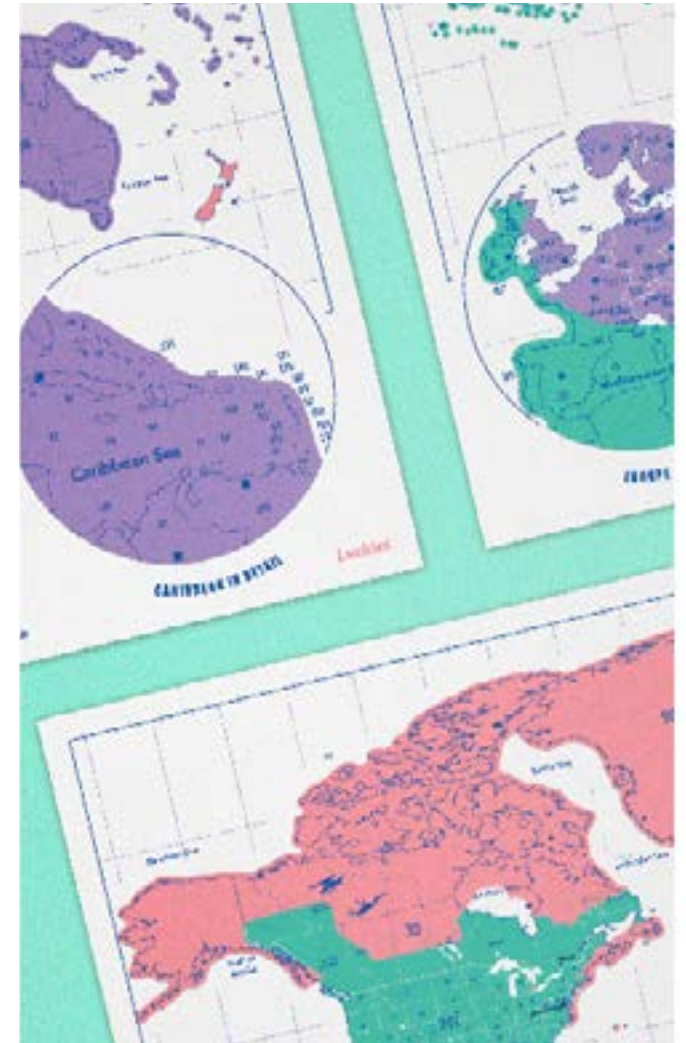

Scratch Globe

- Features a top layer of scratchable foil to keep a personal record of your travels.
- Deluxe globe with premium metal stand, looks great on any bookshelf.
- Available in 14cm and 20cm diameter versions.

Scratch Map Deluxe

- Night light, table decoration, cool thing!
- Includes US and Australian state lines, includes Canadian provinces and territories.
- Use an eraser or fingernail to remove the foil, metal objects will damage the matte finish.

Pack Size: 12

Product: W594 x H825mm • W23.38 x H32.48in

Product: Small: W290 x H420mm • W11.41 x H16.53in

Item Code: LK LUKSD
Item Code: Small: LK LUKSDT

Scratch Map Original

- Remove the foil top layer to record your travels.
- Includes US and Australian state lines, includes Canadian provinces and territories.
- Made in the UK.

Pack Size: 12

Product: W594 x H825mm • W23.38 x H32.48in

Product: Small: W290 x H420mm • W11.41 x H16.53in

Item Code: Small: LK LUKSTRA
Item Code: Large: LK LUSCR

Neon Scratch Maps

- Remove the foil layer to record your travels
- A unique wall art piece, in vivid neon colours
- A3 size for the modern mini apartment