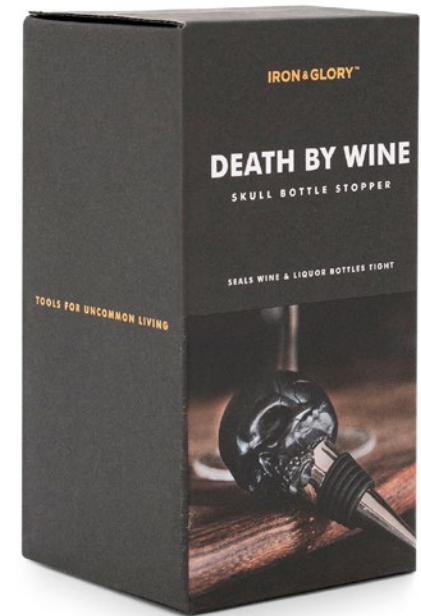

Skull Tidy

- A hollow skull for your essentials.
- Highly detailed surface and shape.
- The ideal place to store your wallet, keys, phone, jewellery or makeup.

Pack Size: 4

Product in pack: W155 x H185 x D265mm • W6.10 x H7.28 x D10.43in

Pack Size: 6

Product: W100 x H180 x D100mm • W6.37 x H9.64 x D3.34in

Item Code: LK IAGKC

Legless Cork Screw

- Pirate bottle opener.
- Easy opener lever, foil cutter, beer bottle opener.
- Made from stainless steel and matt black rubber.

Pack Size: 12

Product in pack: W78 x H268x D18mm • W3.0 x H10.5 x D0.7in

Item Code: SK BOPIRATE1

Death by Wine by Iron & Glory

- Skull wine bottle stopper.
- Metal body with a silicone seal and a resin skull in a matte black finish.
- Stylish presentation box.

Pack Size: 12

Product in pack: W65 x H130 x D65mm • W2.55 x H5.11 x D2.55in

Item Code: Black: LK IAGDBWB

Hidden Skulls Umbrella

- Raindrops expose a pattern of skulls.
- Skulls appear when the umbrella gets wet / Pattern is invisible when dry.
- Carbon fibre struts / Lightweight / Super-tough / Telescopic / Matching slip-on carry case..