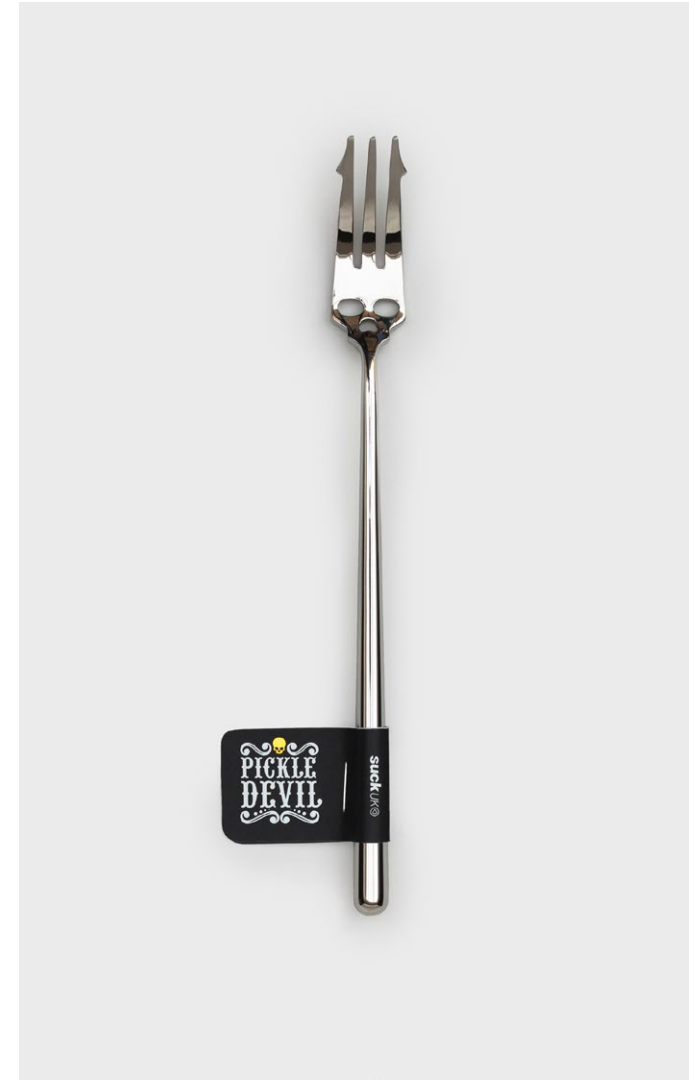

PICKLE FORK

- Skull pickle fork
- Polished high-grade stainless steel
- Printed tag with gold foil

Pack Size: 12

Product in pack: W65 x H330x D2mm

Item Code: SK SPOONSKULL6