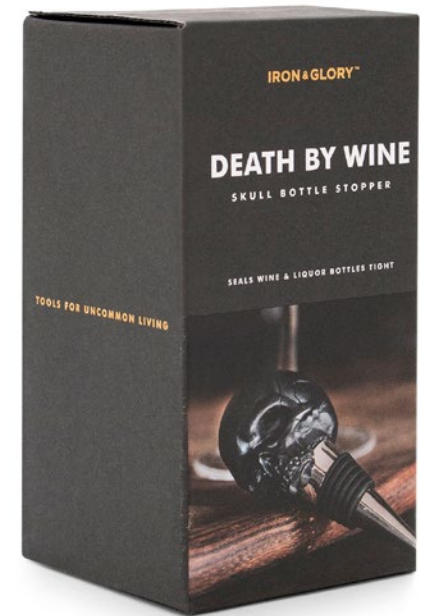

Product: W53 x H70mm • W2.08 x H2.75in

Item Code: Dog: SK GRIPDOG1
Item Code: Skull: SK CLIPSKULL1

Legless Corkscrew

- Pirate bottle opener.
- Easy open lever, foil cutter and beer bottle opener.
- Made from stainless steel and matte black rubber.

Pack Size: 12

Product in pack: W78 x H268 x D18mm • W3.07 x H10.55 x D0.71in

Item Code: SK BOPIRATE1

Death by Wine by Iron & Glory

- Skull wine bottle stopper.
- Metal body with a silicone seal and a resin skull in a matte black finish.
- Stylish presentation box.

Pack Size: 12

Product in pack: W65 x H130 x D65mm • W2.55 x H5.11 x D2.55in

Item Code: Black: LK IAGDBWB

Crack One Open by Iron & Glory

- Heavyweight skull bottle opener.
- Matte gold finish.
- Stylish presentation box.