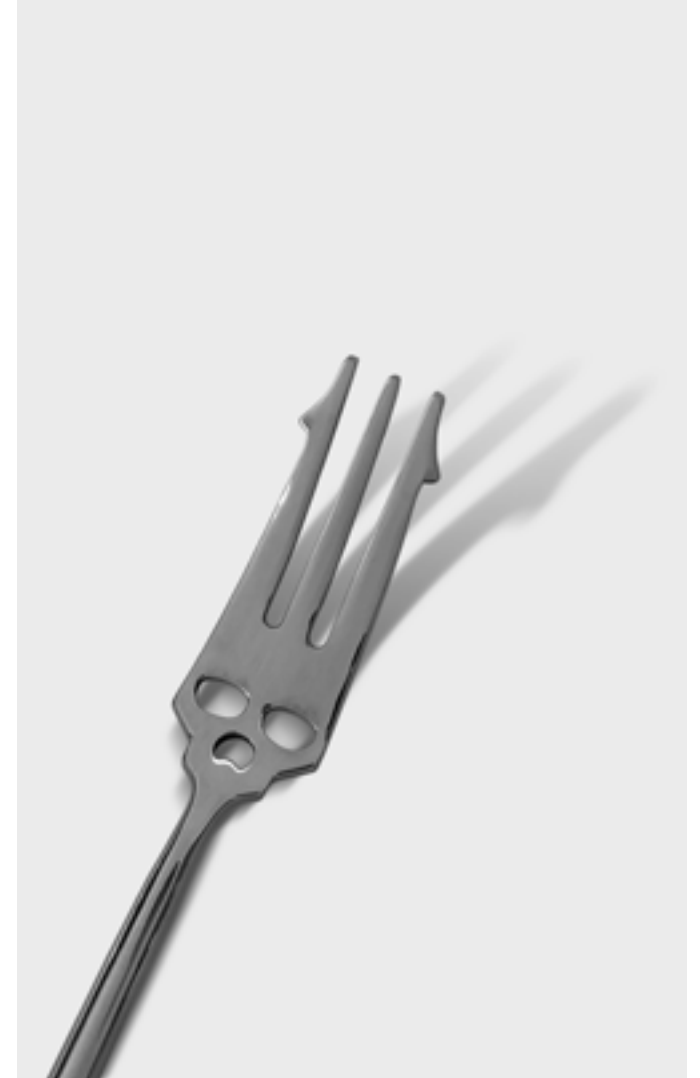

PICKLE FORK

- Skull pickle fork
- Polished high-grade stainless steel
- Printed tag with gold foil

Pack Size: 12

Product in pack: W65 x H330x D2mm

Item Code: SK SPOONSKULL6