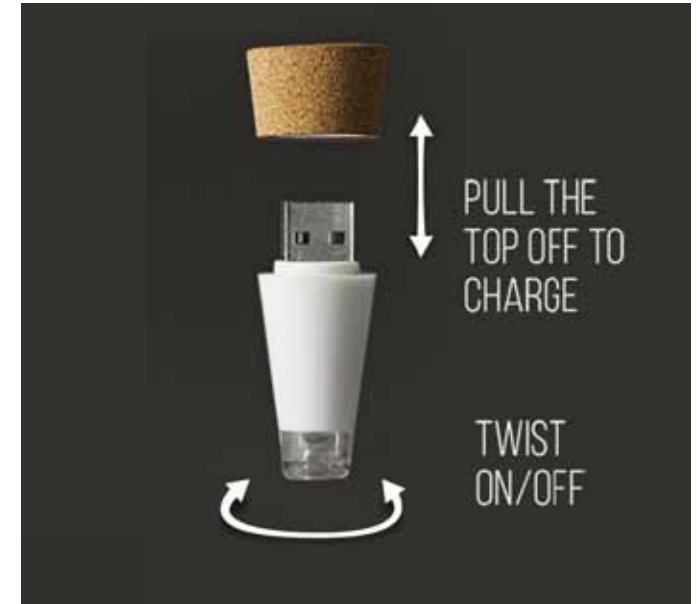

Sun Jar Solar Garden Lamp

- Solar powered light inside a frosted glass mason jar.
- Switches on automatically when it gets dark - A beautifully simple night light.
- Use outside or indoors. Mason jars are traditional and watertight by their very nature.

Pack Size: 12

Product in pack: W126 x H201 x D126mm • W4.3 x H6.2 x D4.3in

Item Code: SK SUNJAR1

Rechargeable Bottle Light

- Rechargeable light that turns bottles into lamps.
- Cork-shaped light that fits into almost any bottle.
- Recharges via USB in 1 hour, runs for 3 hours when fully charged.