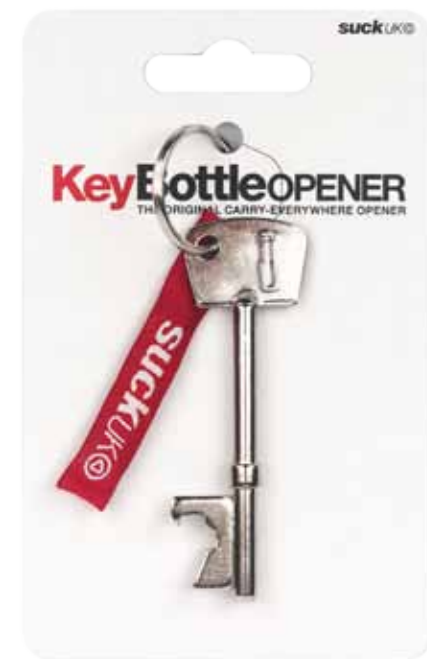

Pack Size: 12

Product in pack: W22 x H50 x D23mm • W3.1 x H5.0 x D1.0in

Item Code: SK LIGHTBOTTLE3

Cat Bike Bell

- A traditional brass bike bell with cat detailing.
- Small and compact with a sprung thumb lever.
- Measures 52mm(W) x 46mm(H) x 40mm(D).

Pack Size: 12

Product in pack: W100 x H150 x D30mm • W3.94 x H5.91 x D1.81in

Item Code: SK BELLCAT1

Pupsicle

- Fill with water and freeze a surprise for your pup.
- A fun way to keep your hound hydrated.
- Your dog will love munching ice on a hot day.

Pack Size: 12

Product in pack: W123 x H228 x D10mm • W4.84 x H8.97 x D0.39in

Item Code: SK ICEBONE1

Key Bottle Opener

- Looks like a regular key - opens bottles.
- Compact, subtle and incredibly useful.
- A modern design classic in its own lifetime!

Pack Size: 25

Product in pack: W80 x H125 x D12mm • W3.15 x H4.92 x 0.47in

Item Code: SK KEY01

Fridge Magnet Bottle Opener

- Sticks to your fridge and opens bottles.
- You will love the convenience of opening bottles on the front of your fridge.
- Super strong magnet allows for easy one handed operation.