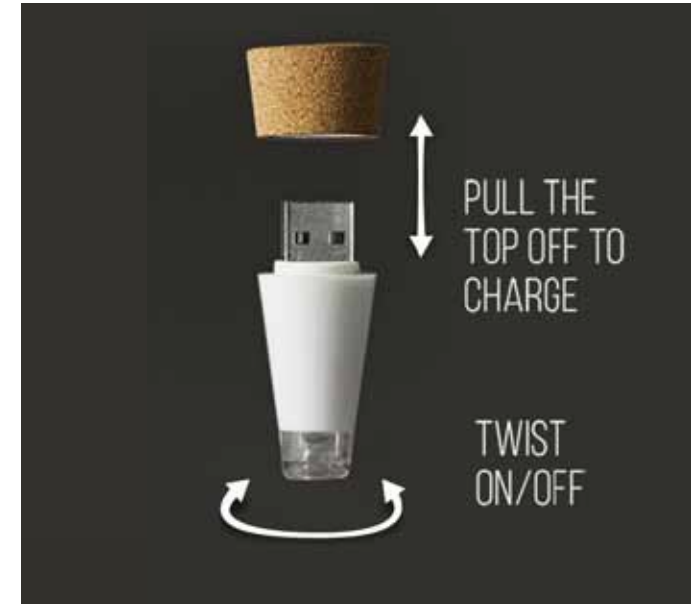

# Sun Jar Solar Garden Lamp

- Solar powered light inside a frosted glass mason jar.
- Switches on automatically when it gets dark - A beautifully simple night light.
- Use outside or indoors. Mason jars are traditional and watertight by their very nature.

# Rechargeable Bottle Light

- Rechargeable light that turns bottles into lamps.
- Cork-shaped light that fits into almost any bottle.
- Recharges via USB in 1 hour, runs for 3 hours when fully charged.