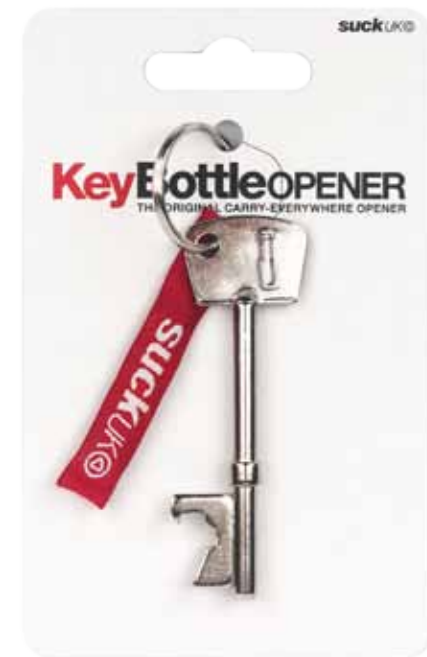

Key Bottle Opener

- Looks like a regular key - opens bottles.
- Compact, subtle and incredibly useful.
- A modern design classic in its own lifetime!

Pack Size: 25

Product in pack: W80 x H125 x D12mm • W3.15 x H4.92 x 0.47in

Item Code: SK KEY01