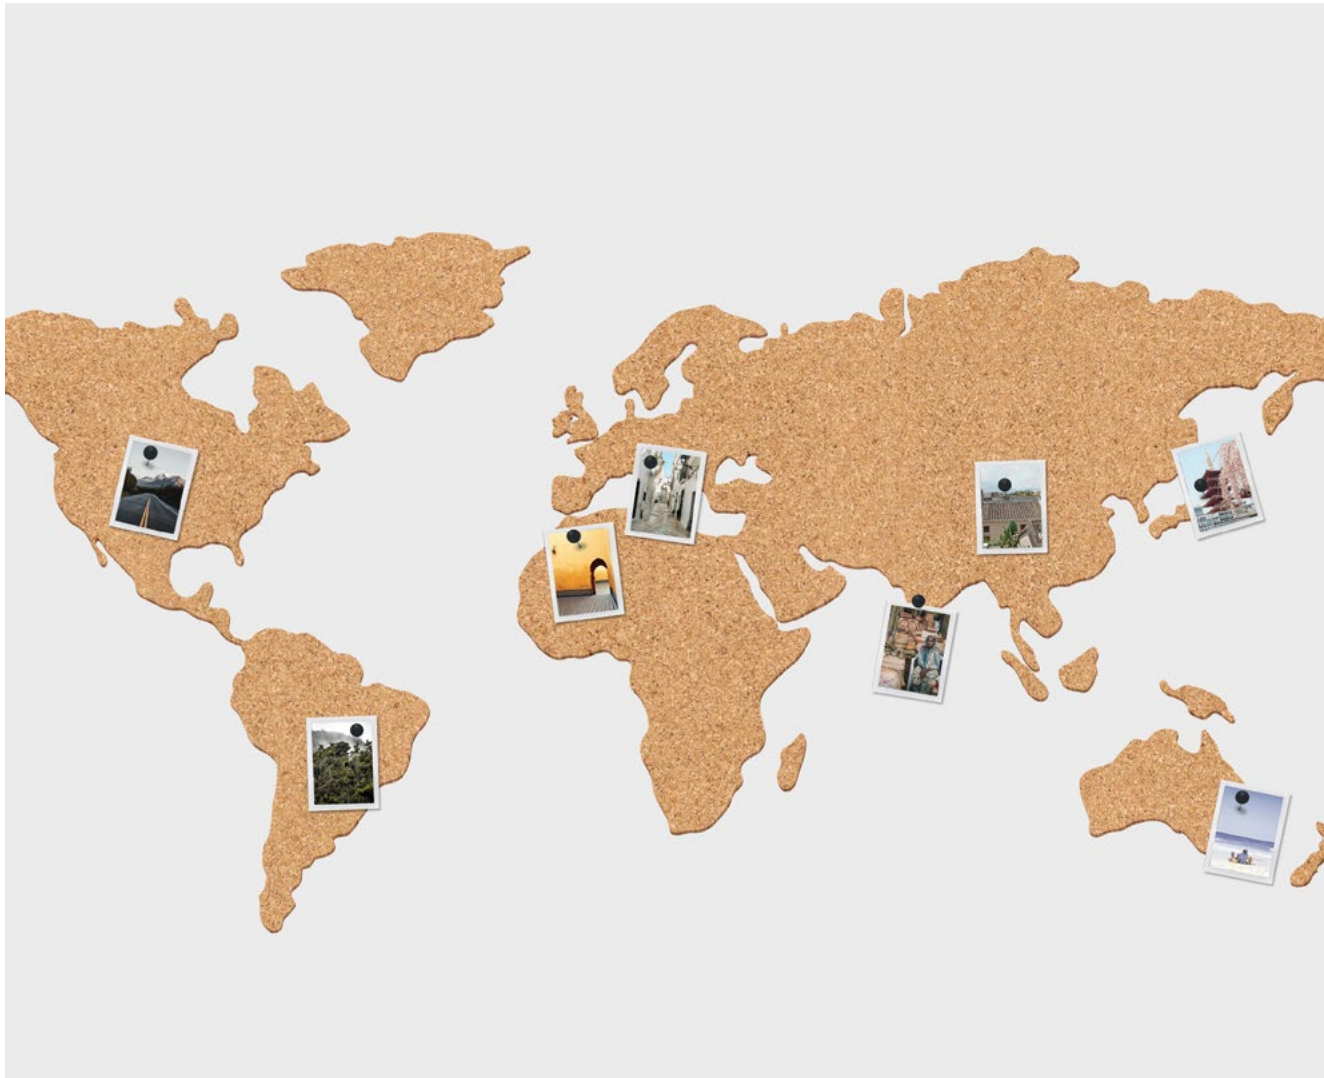

White Cork Globe

- Countries printed white on natural cork that you can stick pins into. (Pins included.)
- Plot where you've been or plan your next adventure.
- Rotates on a sturdy, stainless steel base.

Pack Size: 6

Product in pack: W600 x H75 x D55mm / W23.6 x H2.95 x D2.16in

Code: SK MAPSTITCH1

MAPSTITCH1
Stitch World Map

UPC/EAN CODE: 5-060043-066123

Corkboard World Map

- Self-adhesive corkboard in the shape of the world.
- Perfect for formulating travel plans or attaching memorabilia.
- Contains 16 cork pieces and a box of 16 pins.