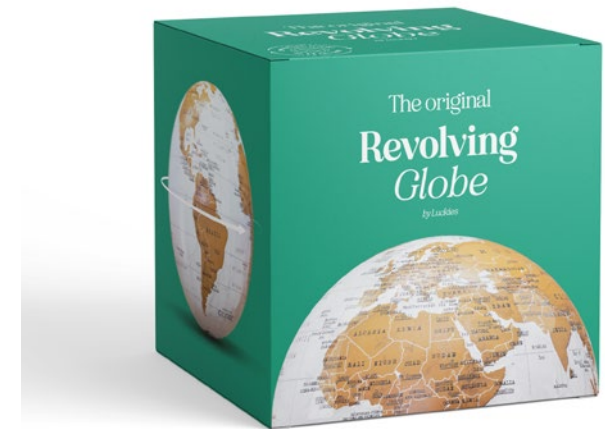

Pack Size: 12

Product: W594 x H825mm • W23.38 x H32.48in

Product: Small: W290 x H420mm • W11.41 x H16.53in

Item Code: Small: LK LUKSTRA
Item Code: Large: LK LUSCR

Hang!

- Magnetic poster hanger.
- Easily hang Luckies Scratch Map™ and other large format posters.
- Contains 4 x panels, 6 x magnets, and 1 x polyester cord.

Pack Size: 6

Product in pack: W870 x H60 x D35mm • W34.25 x H2.36 x D1.37in

Item Code: LK LUKHG

Revolving Globe

- Battery powered spinning desk globe. (AA battery not included.)
- 14-second full rotation - spins for up to 30 days non-stop on one battery.
- High-gloss finish.

Pack Size: 6

Product in pack: W140 x H142 x D140mm • W5.51 x H5.59 x D5.51in

Item Code: LK LUKRG

Revolving Night Sky Globe

- Spins for 30 days non-stop on one battery
- Illuminated & Detailed constellations
- 14-second full rotation