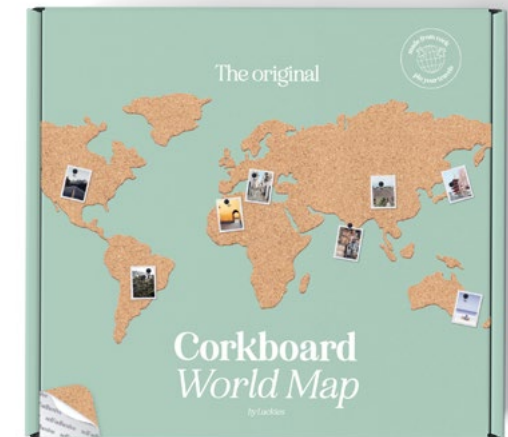

Pack Size: 6

Product in pack: W600 x H75 x D55mm / W23.6 x H2.95 x D2.16in

Code: SK MAPSTITCH1

MAPSTITCH1
Stitch World Map

UPC/EAN CODE: 5-060043-066123

Corkboard World Map

- Self-adhesive corkboard in the shape of the world.
- Perfect for formulating travel plans or attaching memorabilia.
- Contains 16 cork pieces and a box of 16 pins.

Pack Size: 12

Assembled map: W1000 x H455 x D5.5mm • W39.37 x H17.91 x D0.22in

Item Code: LK LUKCORK

My Travel Journal

- Travel journal for recording your adventures.
- Fabric covered hardback designed to withstand long trips.
- Template pages with space to add mementoes.