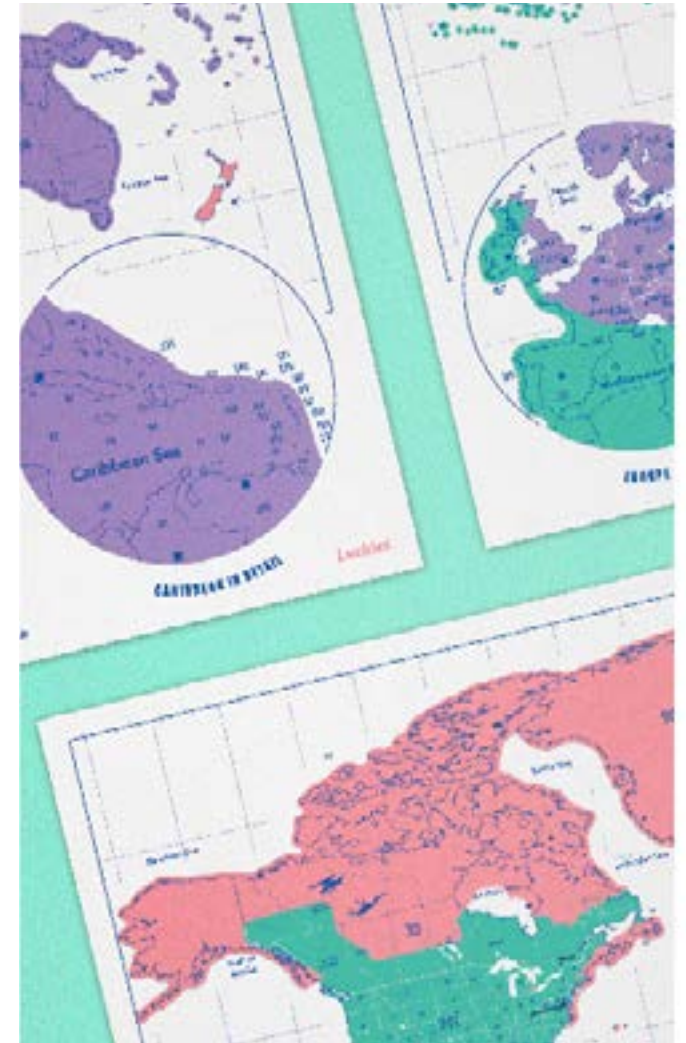

Neon Scratch Maps

- Remove the foil layer to record your travels
- A unique wall art piece, in vivid neon colours
- A3 size for the modern mini apartment

Pack Size: 12

Product in pack: W424 x H301 x D3mm

Item Code: LK LUKSNEON1