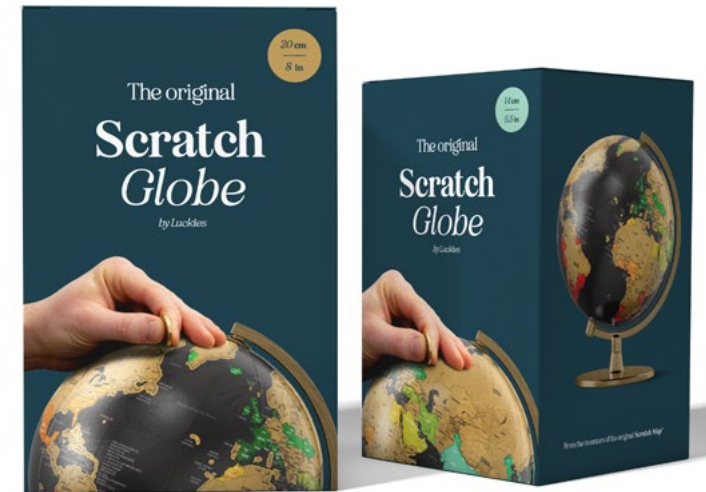

Item Code (14cm): LK LUKSG2
Item Code (20cm): LK LUKSG3