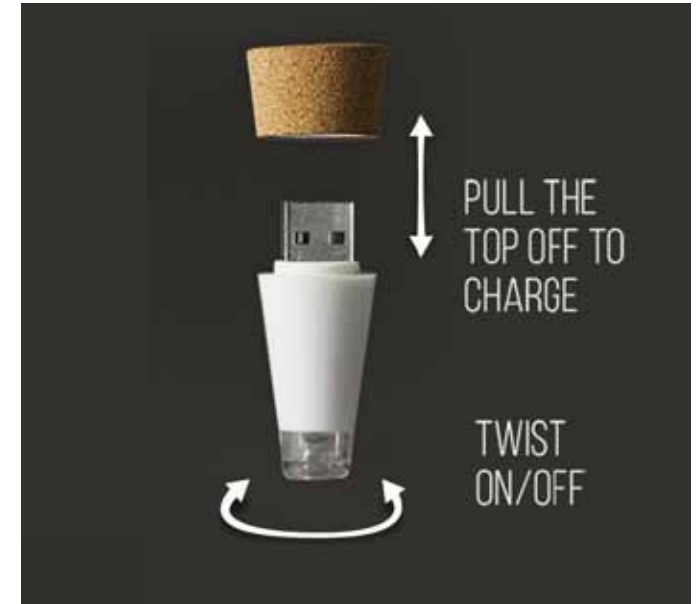

Pack Size: 6

Product in pack: W255 x H110 x D55mm • W10.04 x H4.33 x D2.17in

Item Code: SK UMBRELLA2

Stag Head Utensil Holder

Stop hunting around for a place to store your cooking utensils, the deer head where your wooden spoons look like antlers.

Pack Size: 2

Product in pack: W188 x H248 x D188mm / W7.40 x H9.76 x D7.40 in

Code: SK POTSTAG1

UPC/EAN CODE: 5-060043-067250

Rechargeable Bottle Light

- Rechargeable light that turns bottles into lamps.
- Cork-shaped light that fits into almost any bottle.
- Recharges via USB in 1 hour, runs for 3 hours when fully charged.