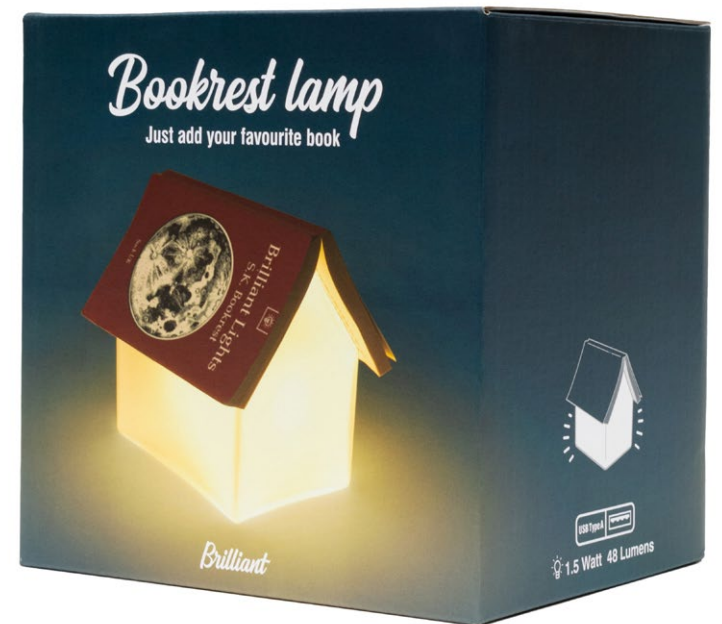

Code: COFFEE: SK MYCUP1C / TEA: SK MYCUP1T

UPC/EAN CODE: 5-060043-060480 (COFFEE)
UPC/EAN CODE: 5-060043-060473 (TEA)

Black and Gold Umbrella

- Classic black umbrella with a golden lining.
- Lightweight, portable, super-tough and durable.
- Standard size – 100cm diameter when open. Telescopic, with matching slip-on carry case.

Pack Size: 6

Product in pack: W255 x H110 x D55mm • W10.04 x H4.33 x D2.17in

Item Code: SK UMBRELLA3

Book Rest Lamp

- An LED house shaped reading lamp.
- Frosted, semi-transparent appearance produces a soft warm light.
- Ideal as a reading lamp and as a book rest.

Pack Size: 4

Product in pack: W155 x H155 x D120mm • W6.10 x H6.10 x D4.72in

Item Code: SK BOOKREST2 UNI

White Cork Globe

- Countries printed white on natural cork that you can stick pins into. (Pins included.)
- Plot where you've been or plan your next adventure.
- Rotates on a sturdy, stainless steel base.