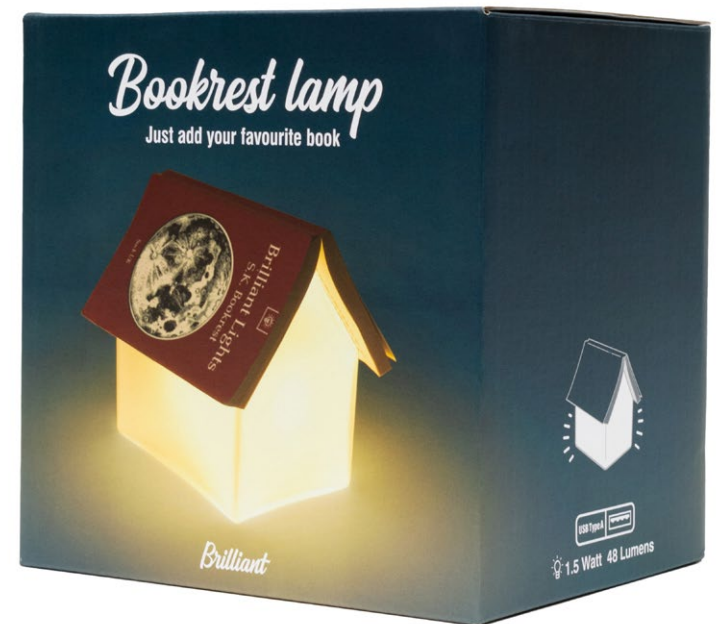

Code: COFFEE: SK MYCUP1C / TEA: SK MYCUP1T

UPC/EAN CODE: 5-060043-060480 (COFFEE)
UPC/EAN CODE: 5-060043-060473 (TEA)

Black and Gold Umbrella

- Classic black umbrella with a golden lining.
- Lightweight, portable, super-tough and durable.
- Standard size – 100cm diameter when open. Telescopic, with matching slip-on carry case.

Pack Size: 6

Product in pack: W255 x H110 x D55mm • W10.04 x H4.33 x D2.17in

Item Code: SK UMBRELLA3

Book Rest Lamp

- An LED house shaped reading lamp.
- Frosted, semi-transparent appearance produces a soft warm light.
- Ideal as a reading lamp and as a book rest.

Pack Size: 4

Product in pack: W155 x H155 x D120mm • W6.10 x H6.10 x D4.72in

Item Code: SK BOOKREST2 UNI

White Cork Globe

- Countries printed white on natural cork that you can stick pins into. (Pins included.)
- Plot where you've been or plan your next adventure.
- Rotates on a sturdy, stainless steel base.

Pack Size: Small: 4 • Large: 2

Product in pack: Small: Ø 14cm • Ø 5.5" • Large: Ø 25cm • Ø 10"

Item Code: Small: SK CORKGLOBE6
Item Code: Large: SK CORKGLOBE5

Rechargeable Candle Bottle Light

- Candle shaped light which fits in almost any bottle.
- Choose between a subtle flickering effect or steady light.
- Recharges via USB in 1 hour, runs for 3 hours when fully charged.