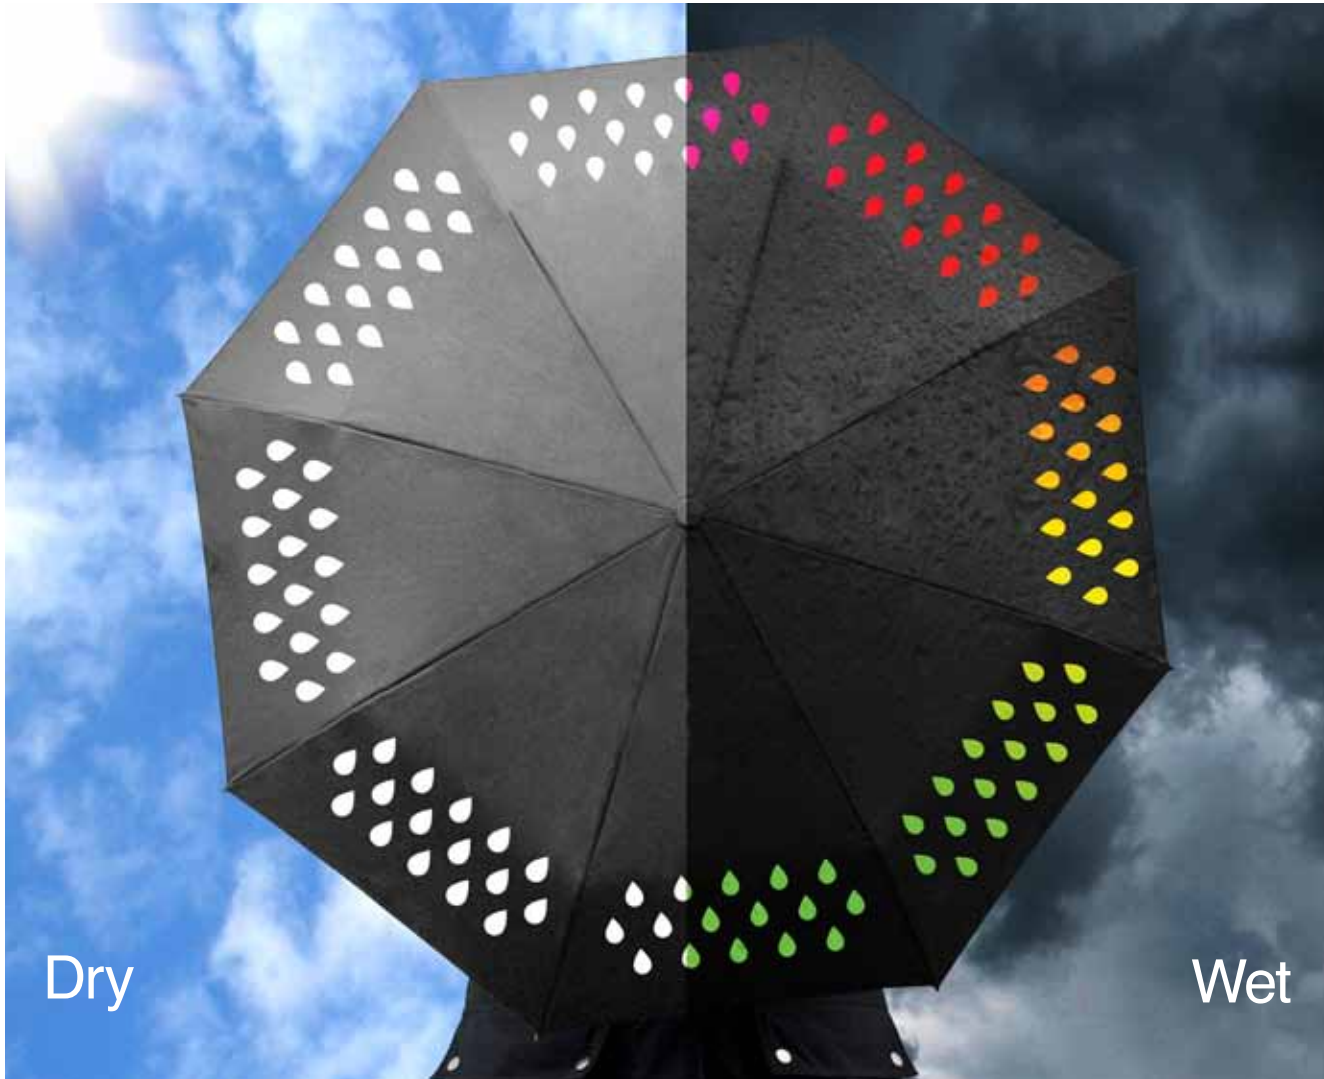

Weather Pattern Umbrella

- Raindrops expose a pattern of colourful icons.
- Colour and detail appears when the umbrella gets wet / White and covered when dry.
- Carbon fibre struts / Lightweight / Super-tough / Telescopic / Matching slip-on carry case..

Pack Size: 12

Product in pack: W80xH270xD28mm / W3.14xH10.62xD1.10in

Code: SK LIGHTOPTIC1

5 060043 066918 >

LIGHTOPTIC1
Rechargeable Fibre Optic Bottle Light

UPC/EAN CODE: 5-060043-066918

Colour Changing Umbrella

- Umbrella printed with colour changing ink, white pattern turns multi-coloured when wet.
- High-quality mechanisms (carbon fibre struts) and soft grip handle. 100cm diameter when open.
- Lightweight, portable, super-tough and durable, with matching slip-on carry case.