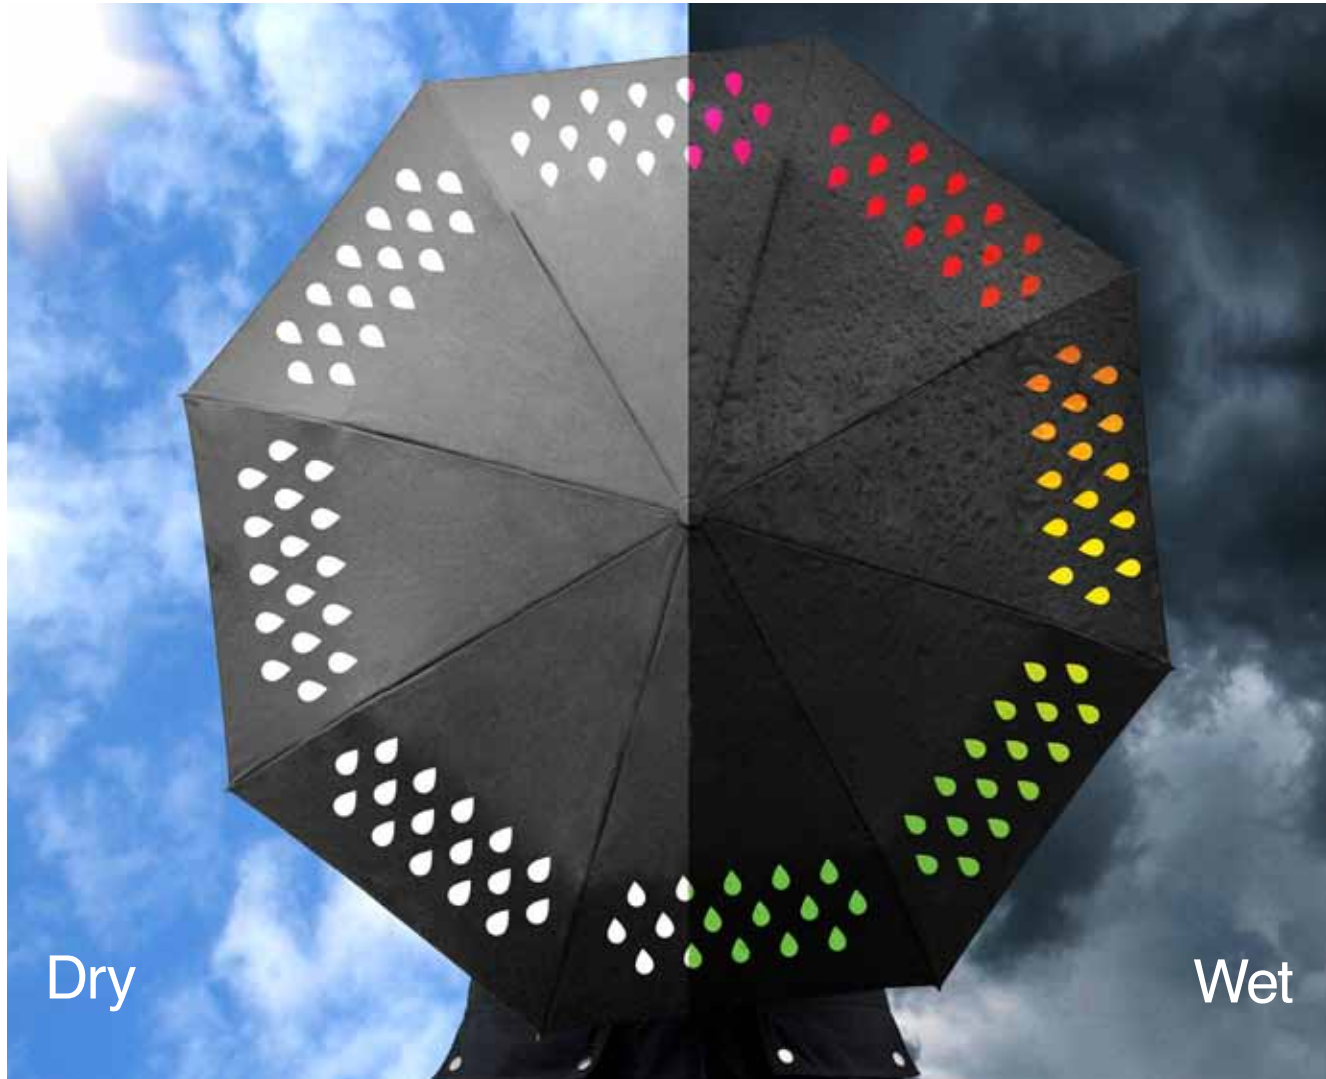

Colour Changing Umbrella

- Umbrella printed with colour changing ink, white pattern turns multi-coloured when wet.
- High-quality mechanisms (carbon fibre struts) and soft grip handle. 100cm diameter when open.
- Lightweight, portable, super-tough and durable, with matching slip-on carry case.

Pack Size: 6

Product in pack: W255 x H110 x D55mm • W10.04 x H4.33 x D2.17in

Item Code: SK UMBRELLA2